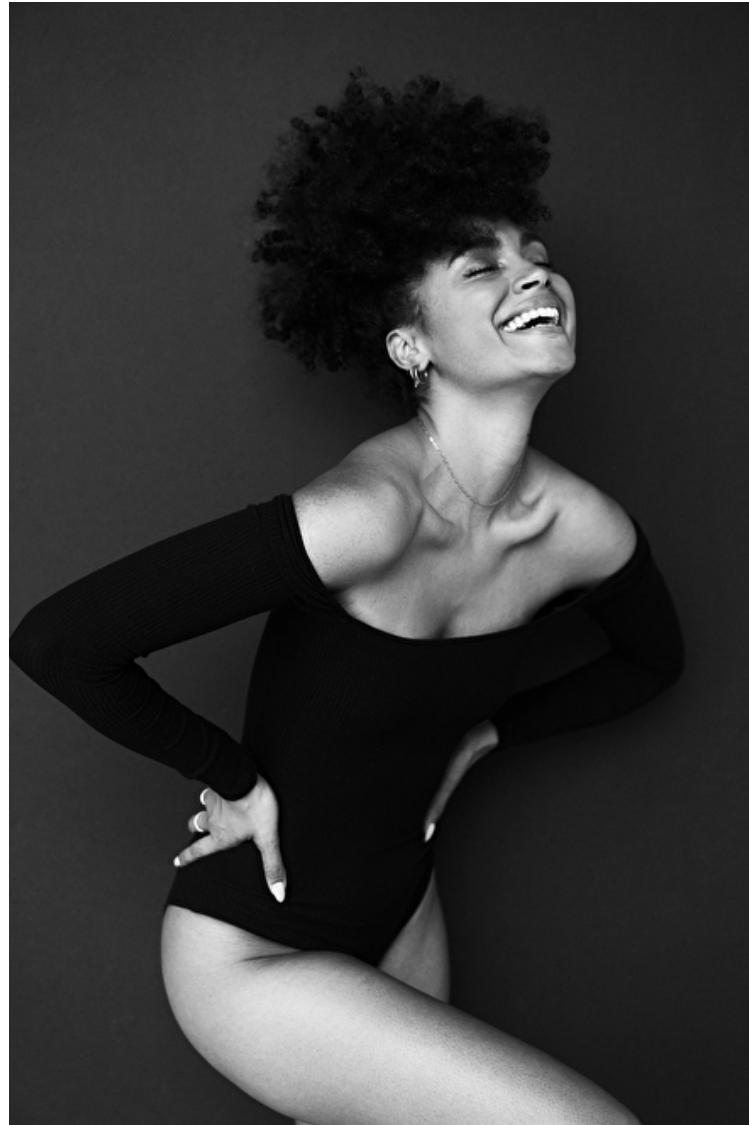

Paula Almeida

Height 175cm / 5' 9.0"

Size EU/US 36 / 6

Bust 81cm / 32"

Waist 63cm / 25"

Hips 90cm / 35.5"

Shoes EU/US/UK 40 / 9 / 7

Eyes Dark brown

Hair Black

Cup B