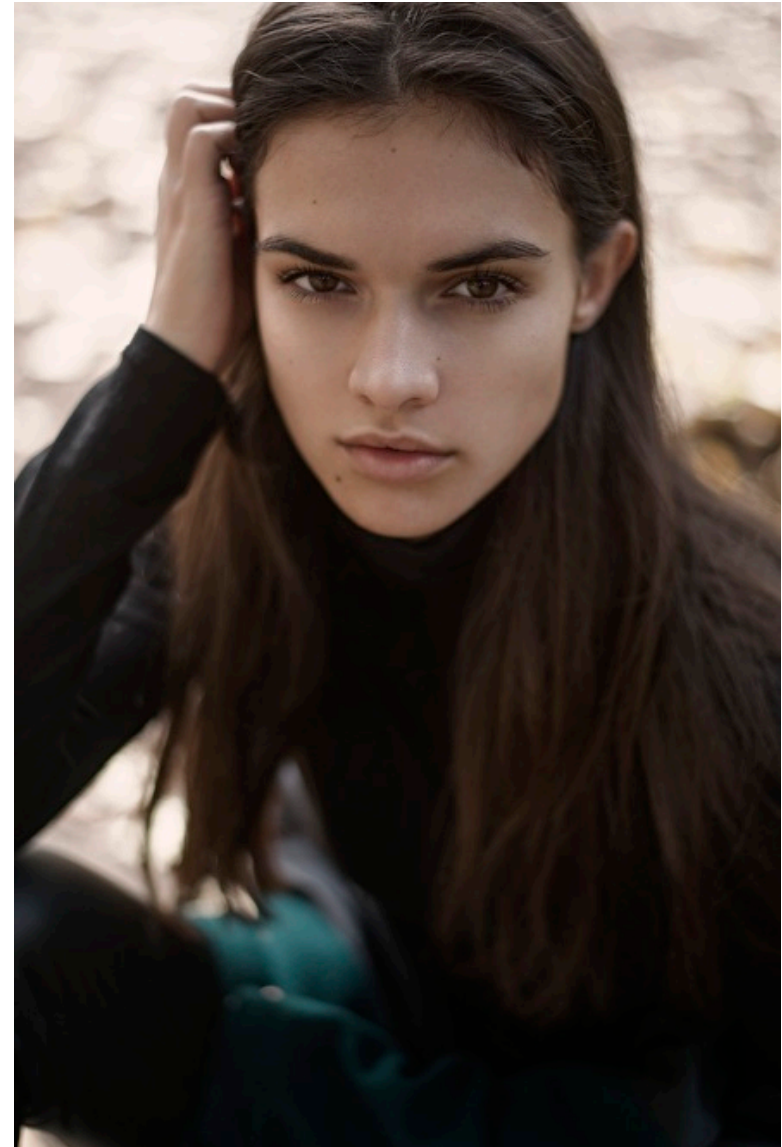

Modellink

Vasagatan 16, Goteborg, 41124, Goteborg, Sweden
Phone: 031-13 15 33 **Email:** info@modellink.se **Website:** <http://modellink.se/>

Paula Buljan

Height 174cm / 5' 8.5"

Bust 80cm / 31.5"

Waist 60cm / 23.5"

Hips 90cm / 35.5"

Shoes EU/US/UK 38 / 7.5 / 5

Eyes Green brown

Hair Brown

Cup C