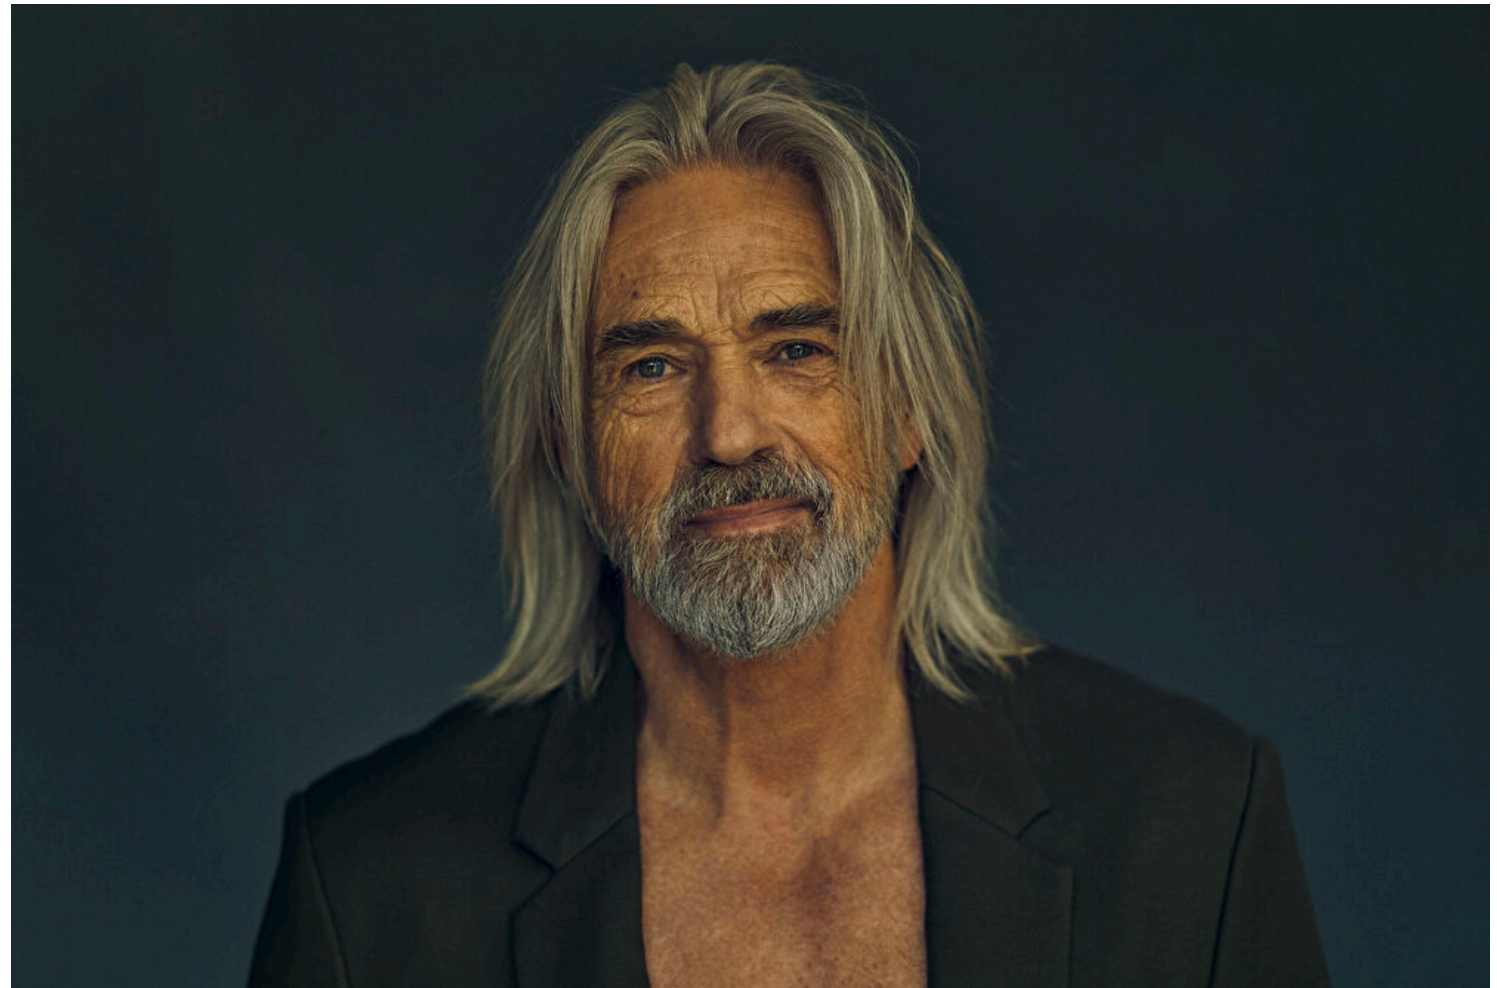

Pingo

Height 180cm / 5' 11.0"

Chest 103cm / 40.5"

Waist 95cm / 37.5"

Hips 93cm / 36.5"

Shoes EU/US/UK 43 / 10.5 / 9

Eyes Blue

Hair Grey