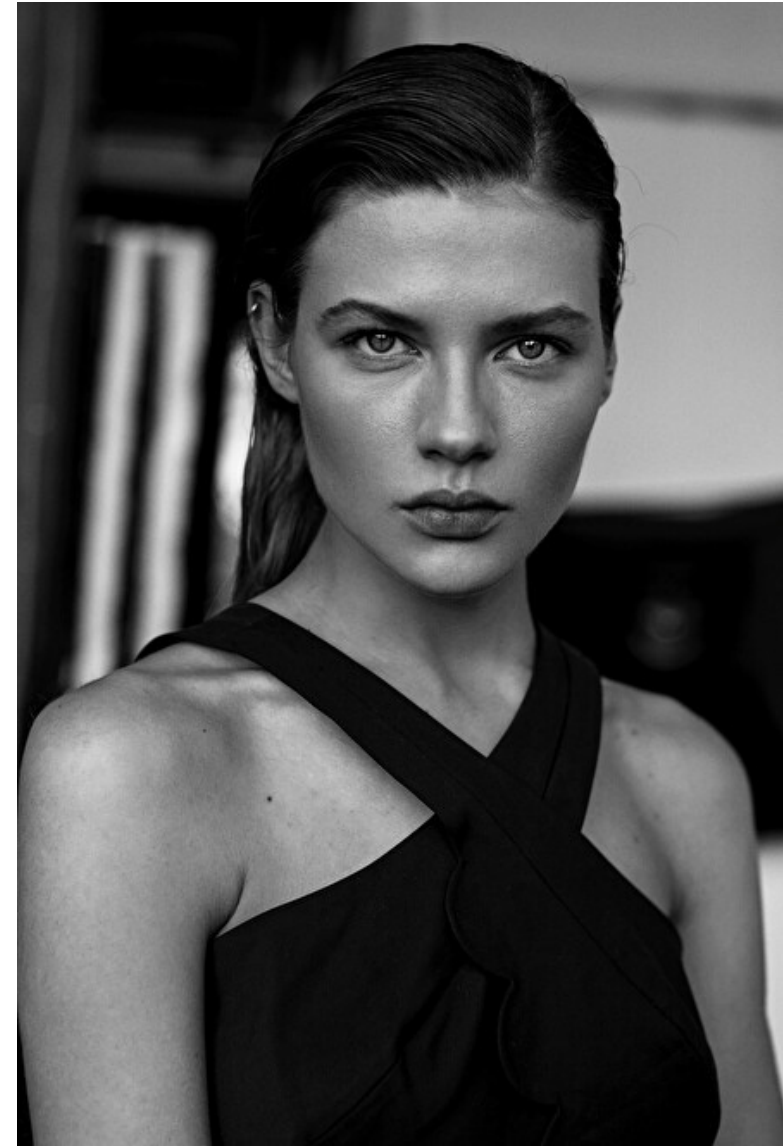

Modellink

Vasagatan 16, Goteborg, 41124, Goteborg, Sweden
Phone: 031-13 15 33 **Email:** info@modellink.se **Website:** <http://modellink.se/>

Polina Grosheva

Height 176cm / 5' 9.5"

Bust 85cm / 33.5"

Waist 60cm / 23.5"

Hips 90cm / 35.5"

Shoes EU/US/UK 39.5 / 8.5 / 6

Eyes Blue grey

Hair Dark blond