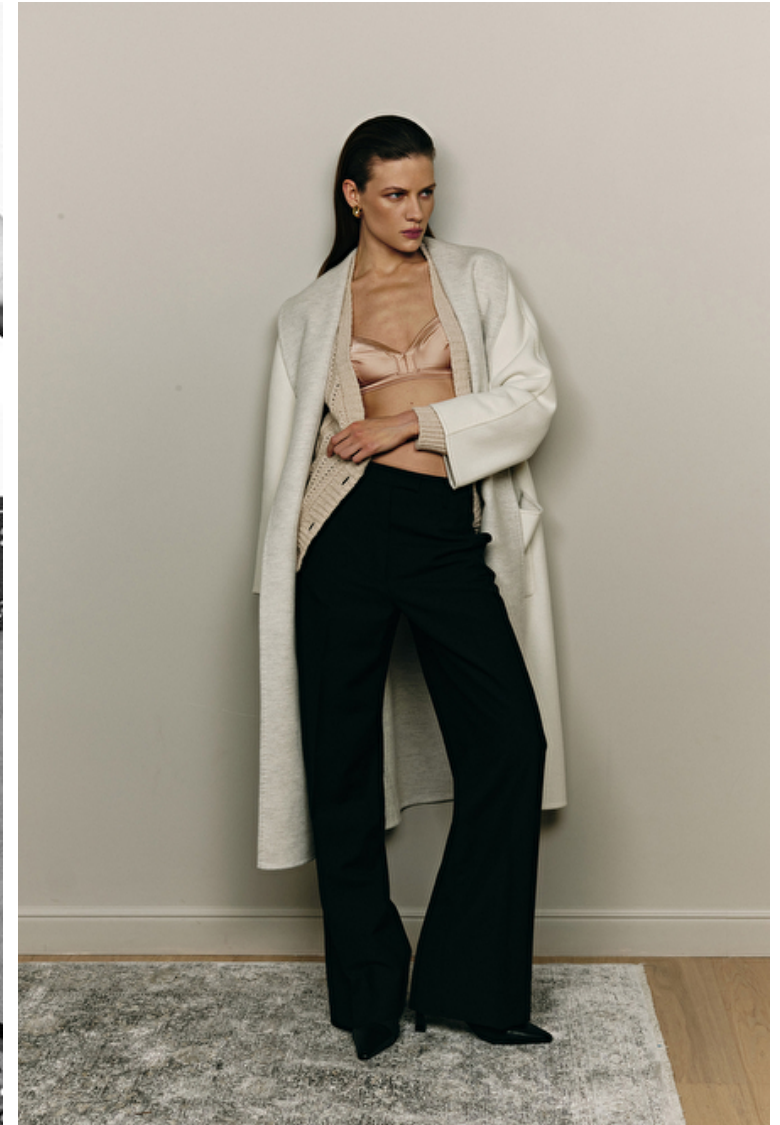

Polina Grosheva

Height 176cm / 5' 9.5"

Bust 85cm / 33.5"

Waist 60cm / 23.5"

Hips 90cm / 35.5"

Shoes EU/US/UK 39.5 / 8.5 / 6

Eyes Blue grey

Hair Dark blond