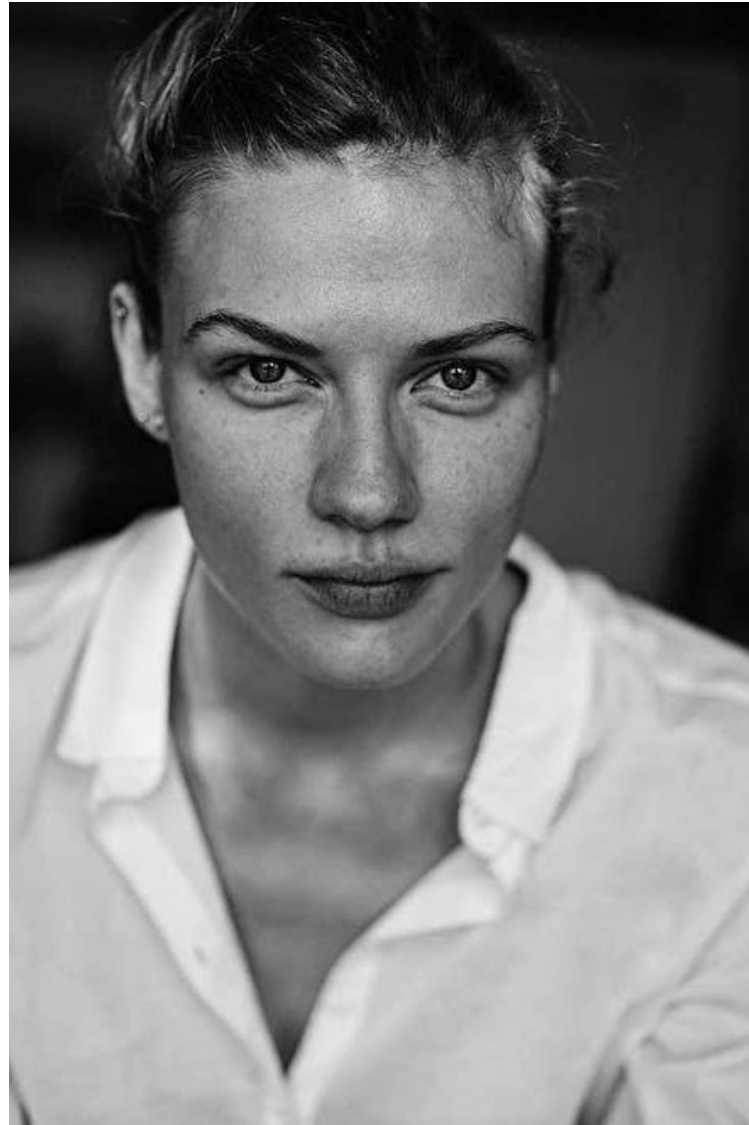

Polina Grosheva

Height 176cm / 5' 9.5"

Bust 85cm / 33.5"

Waist 60cm / 23.5"

Hips 90cm / 35.5"

Shoes EU/US/UK 39.5 / 8.5 / 6

Eyes Blue grey

Hair Dark blond