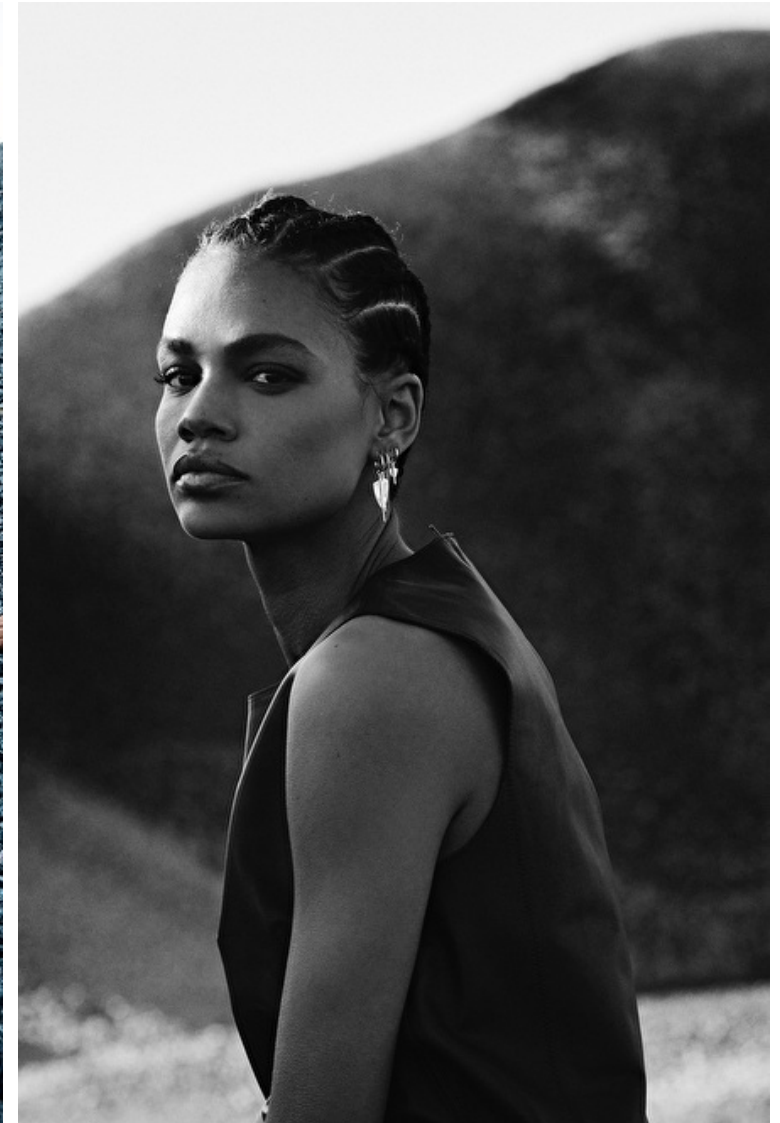

Prisca Kwaning

Height 173cm / 5' 8.0"

Bust 82cm / 32.5"

Waist 63cm / 25"

Hips 92cm / 36"

Shoes EU/US/UK 39 / 8 / 6

Eyes Brown

Hair Brown

Cup A