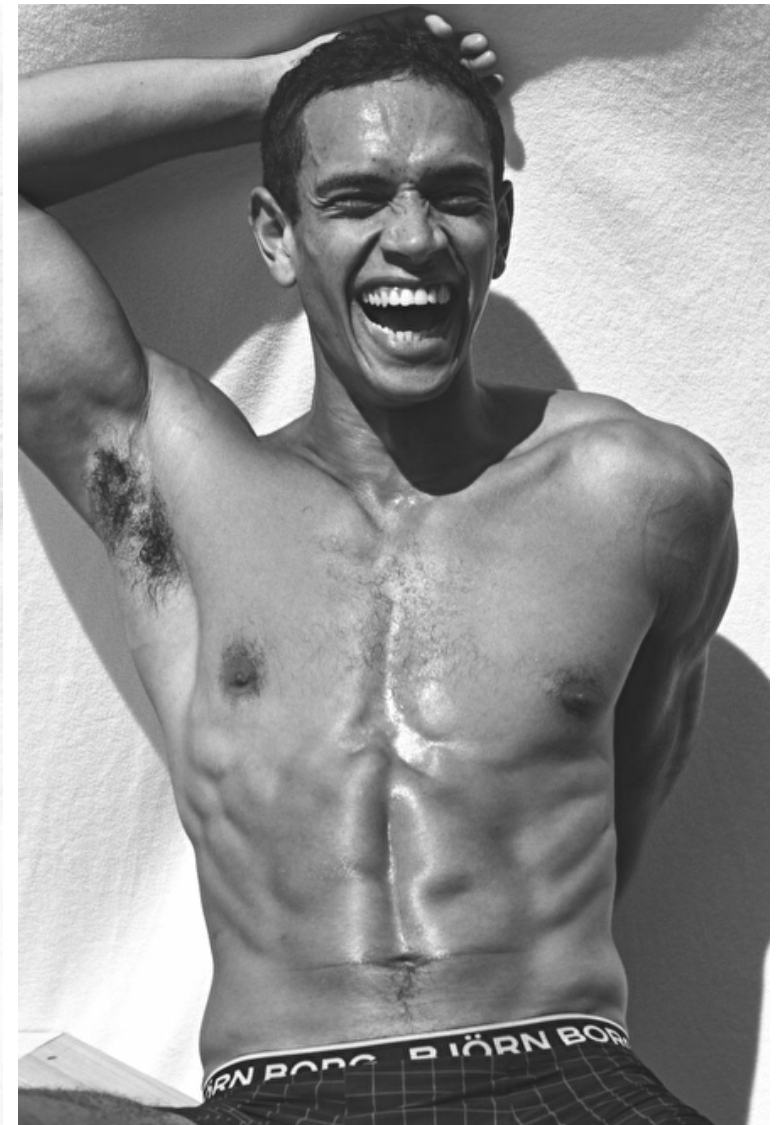

Modellink

Vasagatan 16, Goteborg, 41124, Goteborg, Sweden
Phone: 031-13 15 33 **Email:** info@modellink.se **Website:** http://modellink.se/

Raith Clarke

Height 185cm / 6' 1.0"

Chest 96cm / 38"

Waist 80cm / 31.5"

Hips 93cm / 36.5"

Shoes EU/US/UK 43.5 / 10.5 / 9

Eyes Hazel

Hair Brown