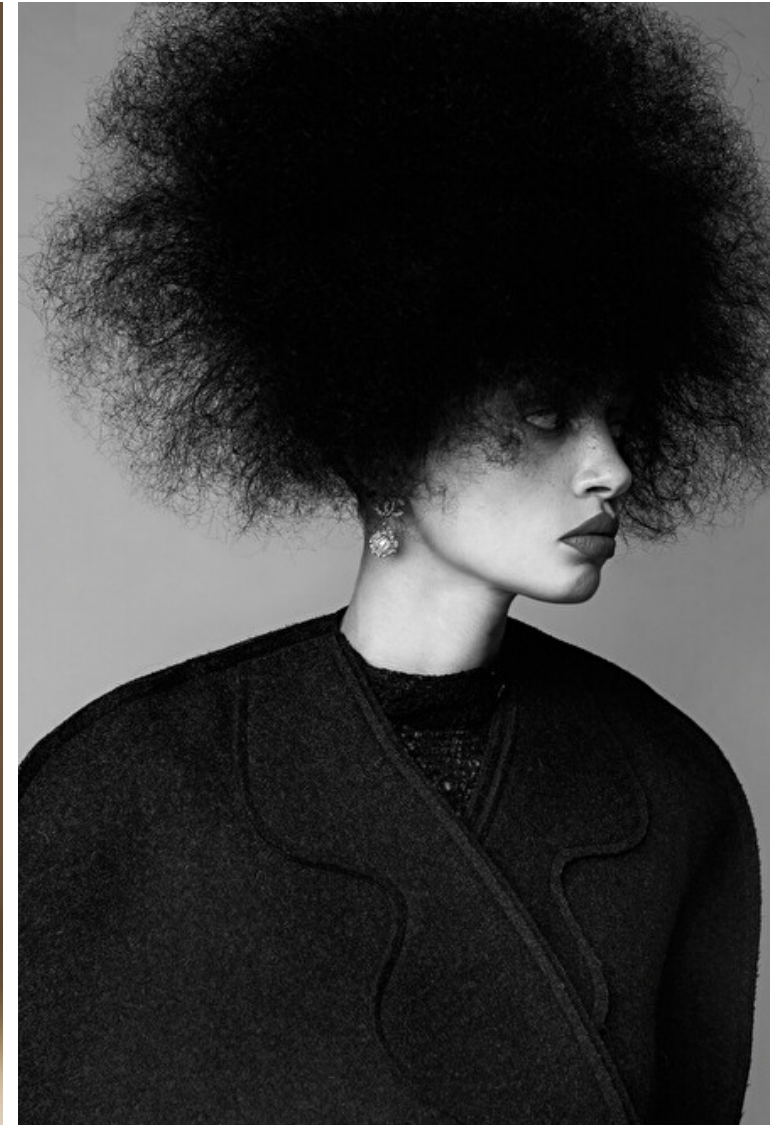

Bust 81cm / 32"

Waist 58cm / 23"

Hips 86cm / 34"

Shoes EU/US/UK 38 / 7.5 / 5

Eyes Hazel

Hair Brown

Cup D

Modellink