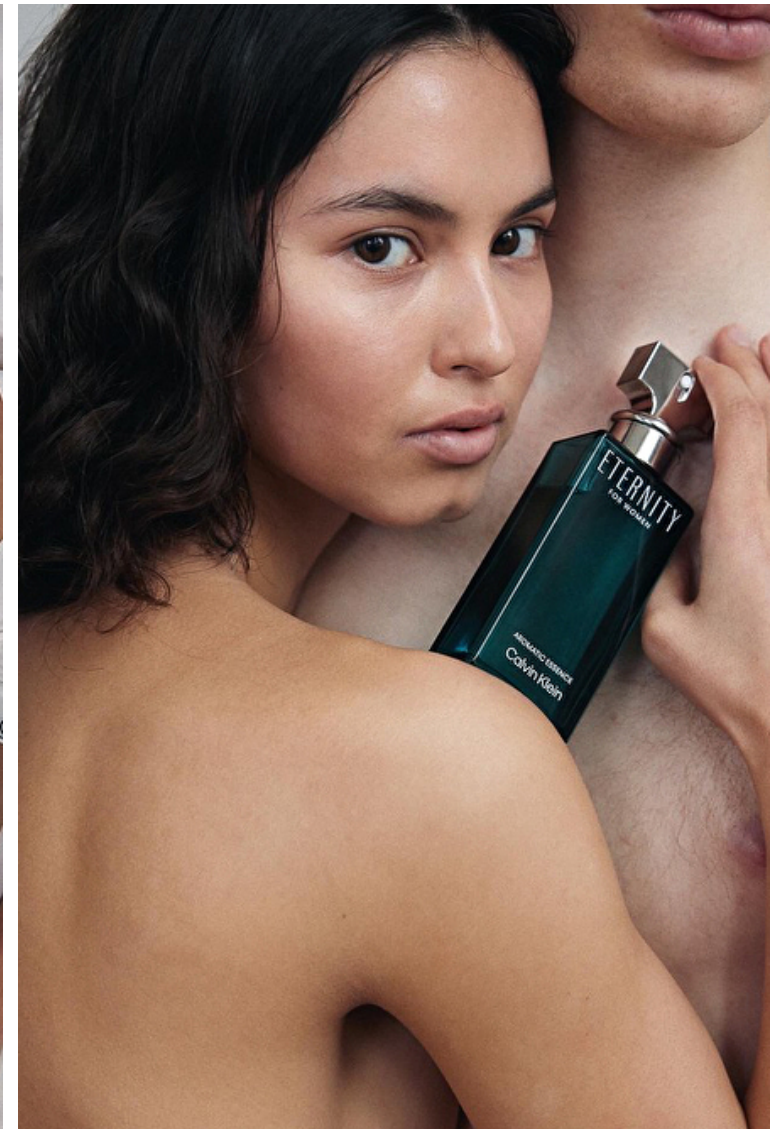

Beca Michie

Height 175cm / 5' 9.0"

Bust/Chest 76cm / 30"

Waist 53cm / 21"

Hips 88cm / 34.5"

Shoes EU/US/UK 40 / 9 / 7

Eyes Brown

Hair Brown

Cup A