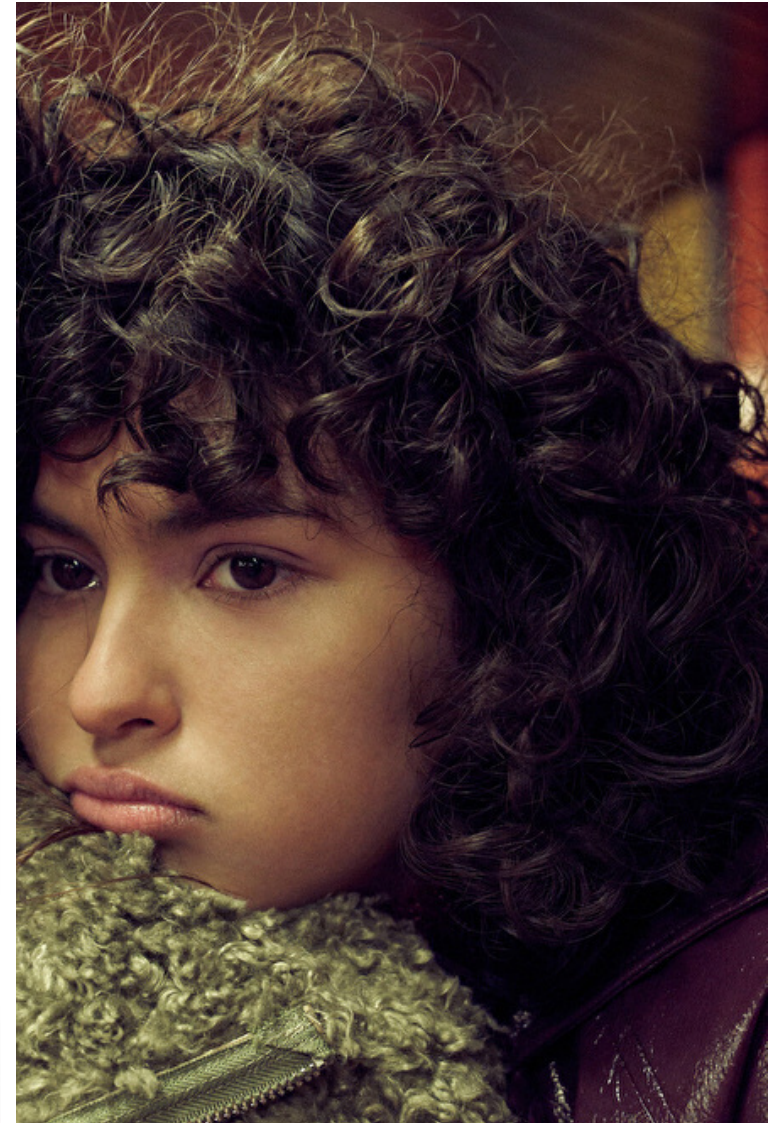

Modellink

Vasagatan 16, Goteborg, 41124, Goteborg, Sweden
Phone: 031-13 15 33 **Email:** info@modellink.se **Website:** <http://modellink.se/>

Rebecca Fomich

Height 175cm / 5' 9.0"

Bust/Chest 76cm / 30"

Waist 53cm / 21"

Hips 88cm / 34.5"

Shoes EU/US/UK 40 / 9 / 7

Eyes Brown

Hair Brown

Cup A