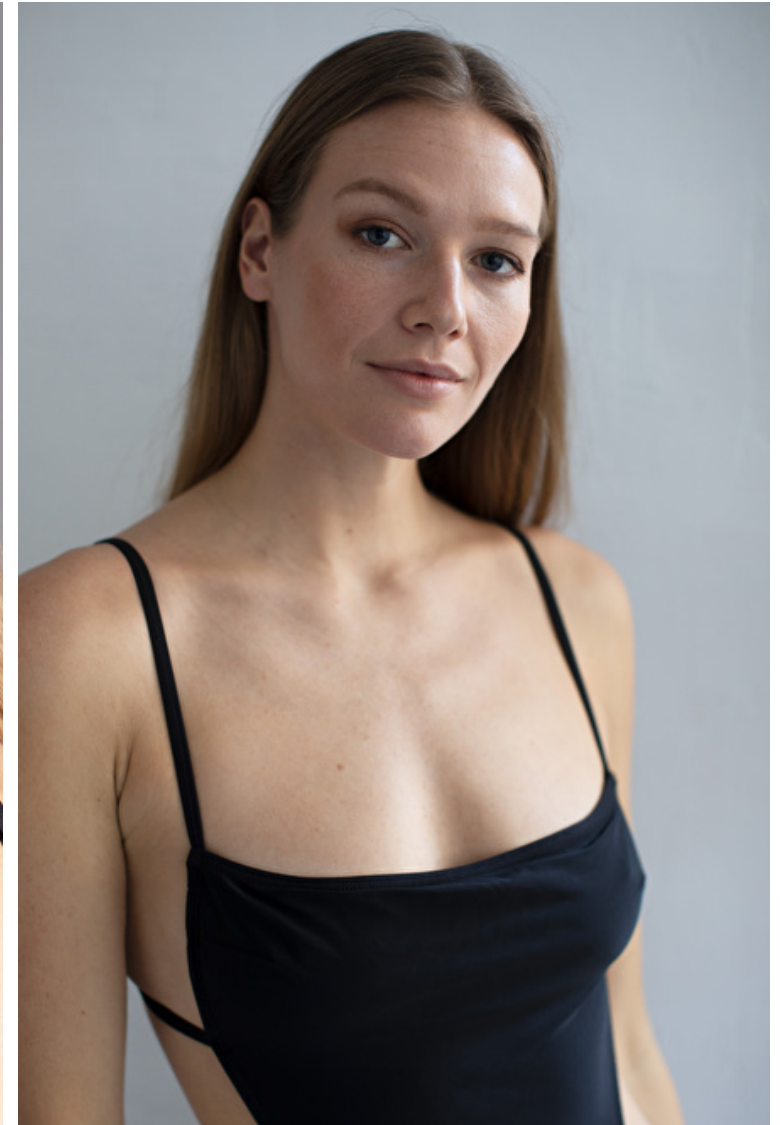

Rebecca Lanman

Height 180cm / 5' 11.0"

Bust 91cm / 36"

Waist 71cm / 28"

Hips 103cm / 40.5"

Shoes EU/US/UK 40 / 9 / 7

Eyes Blue

Hair Blond