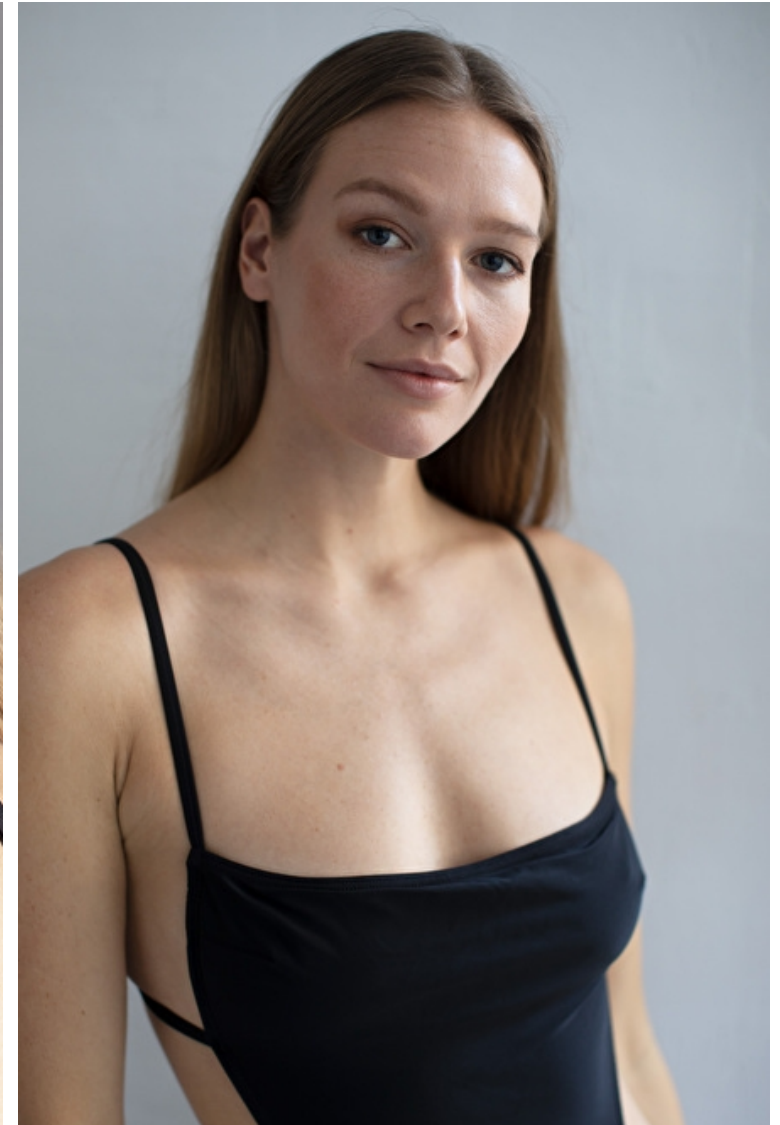

Rebecca Lanman

Height 180cm / 5' 11.0"

Bust 92cm / 36"

Waist 72cm / 28.5"

Hips 99cm / 39"

Shoes EU/US/UK 40 / 9 / 7

Eyes Blue

Hair Blond