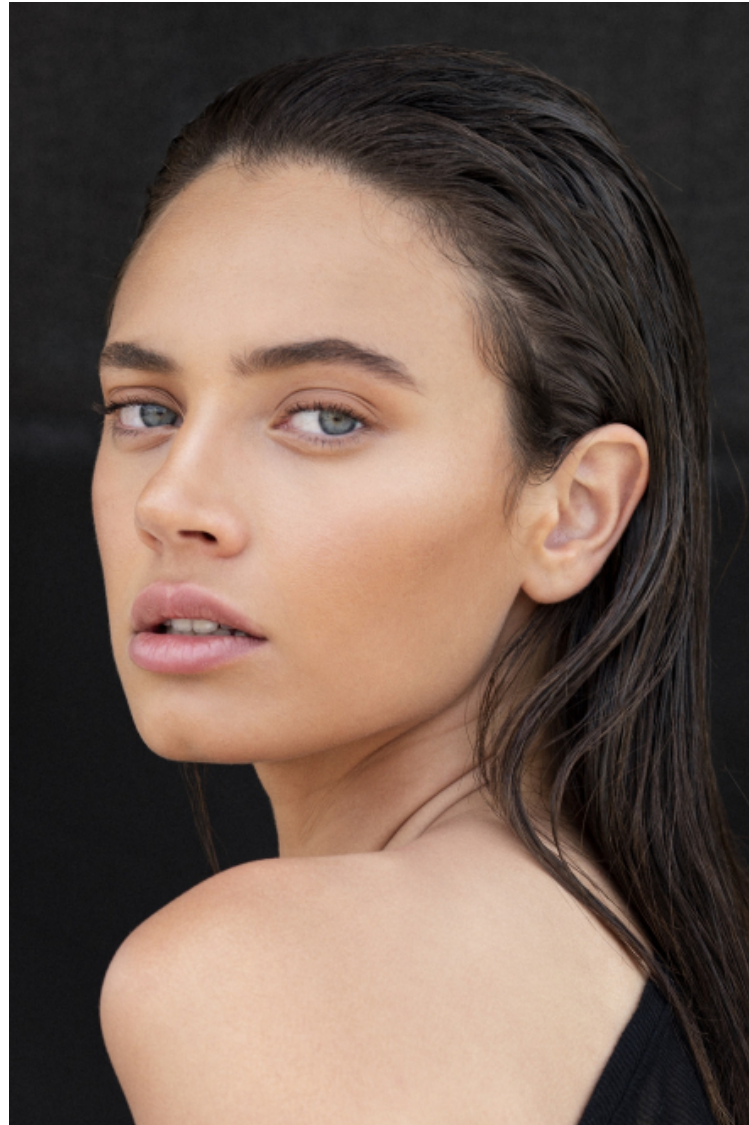

Modellink

Vasagatan 16, Goteborg, 41124, Goteborg, Sweden
Phone: 031-13 15 33 **Email:** info@modellink.se **Website:** http://modellink.se/

Reef Neeman

Height 170cm / 5' 7.0"

Bust 90cm / 35.5"

Waist 58cm / 23"

Hips 87cm / 34.5"

Shoes EU/US/UK 39 / 8 / 6

Eyes Blue

Hair Brown

Cup C