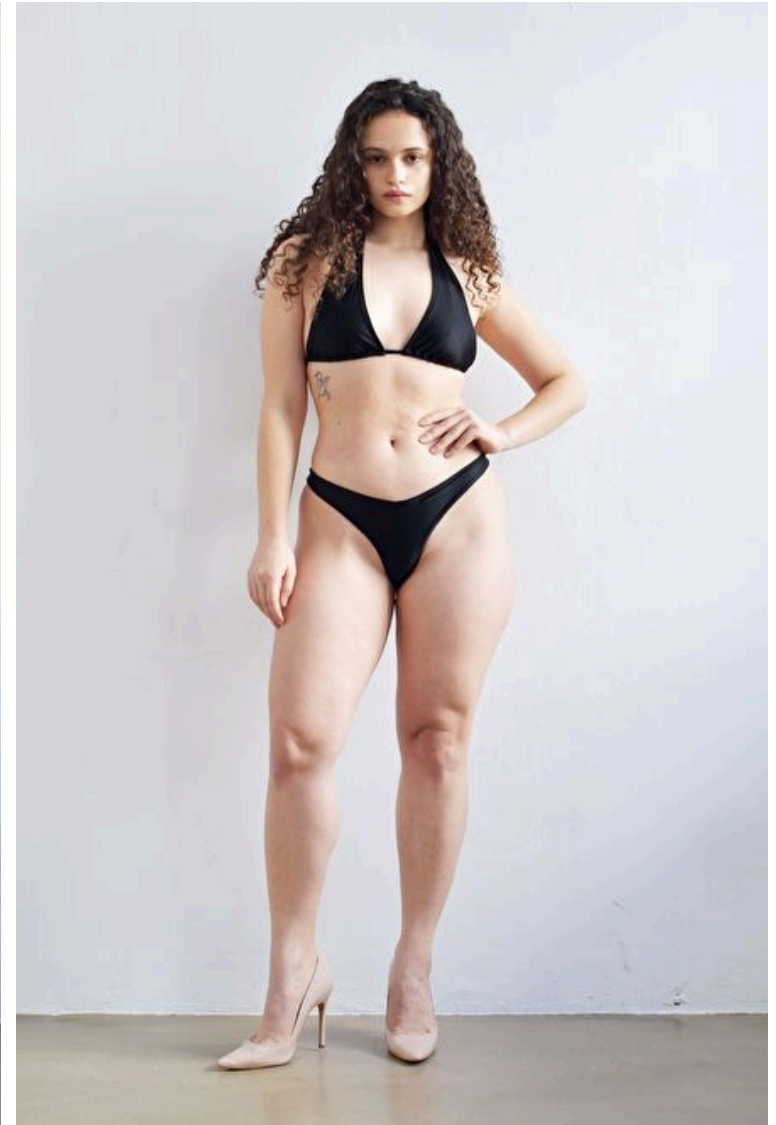

Hips 103cm / 40.5"

Shoes EU/US/UK 39 / 8 / 6

Eyes Brown

Hair Brown

Modellink

Vasagatan 16, Goteborg, 41124, Goteborg, Sweden
Phone: 031-13 15 33 **Email:** info@modellink.se **Website:** <http://modellink.se/>