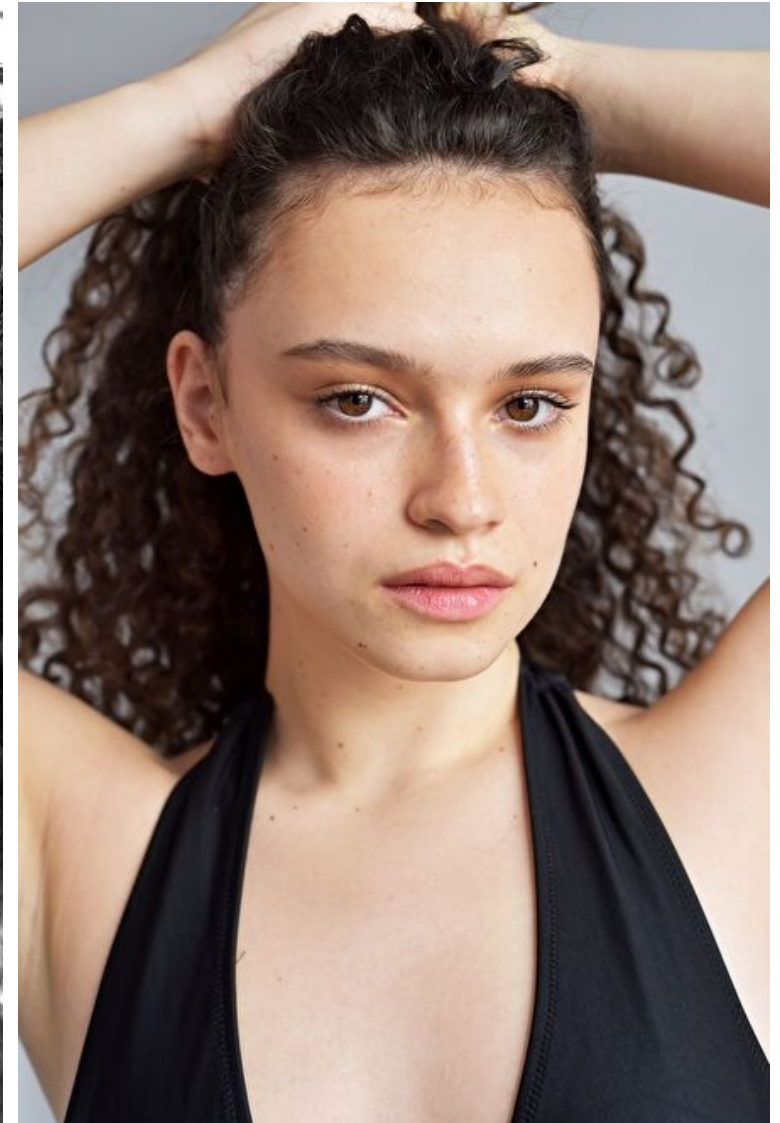

Rita Karpenko

Height 171cm / 5' 7.5"

Bust 90cm / 35.5"

Waist 68cm / 27"

Hips 103cm / 40.5"

Shoes EU/US/UK 39 / 8 / 6

Eyes Brown

Hair Brown