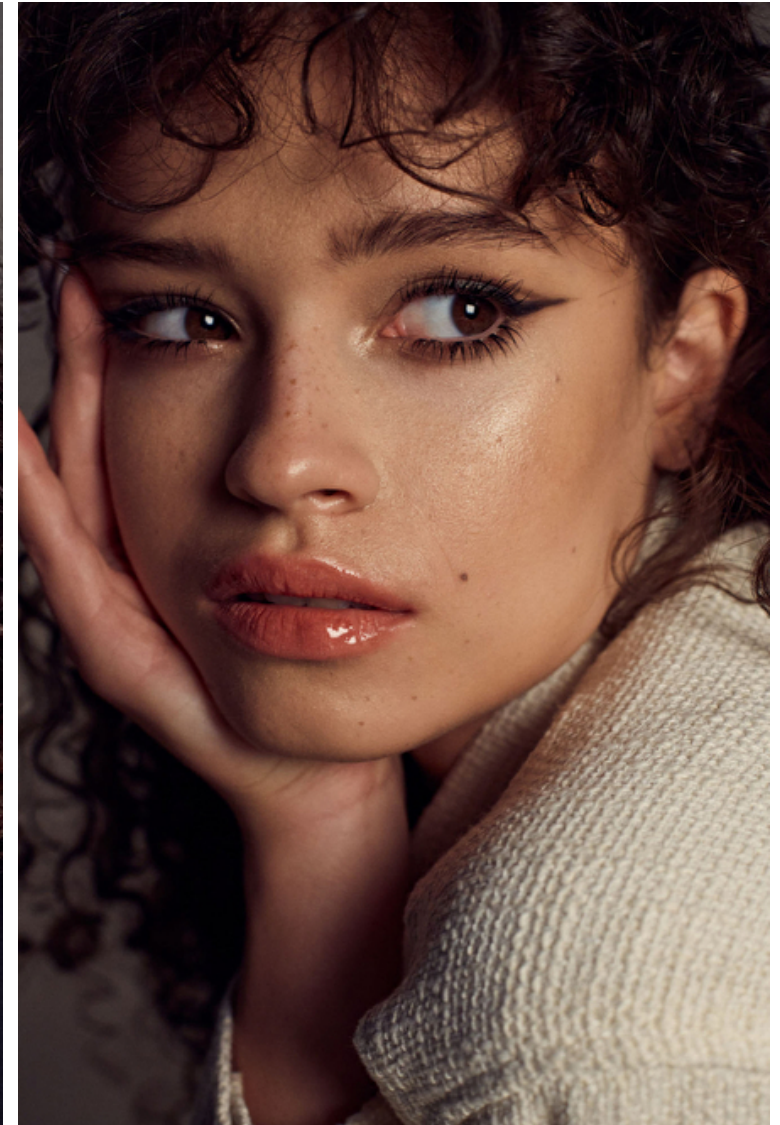

Modellink

Vasagatan 16, Goteborg, 41124, Goteborg, Sweden
Phone: 031-13 15 33 **Email:** info@modellink.se **Website:** <http://modellink.se/>

Rita Karpenko

Height 171cm / 5' 7.5"

Bust 90cm / 35.5"

Waist 68cm / 27"

Hips 103cm / 40.5"

Shoes EU/US/UK 39 / 8 / 6

Eyes Brown

Hair Brown