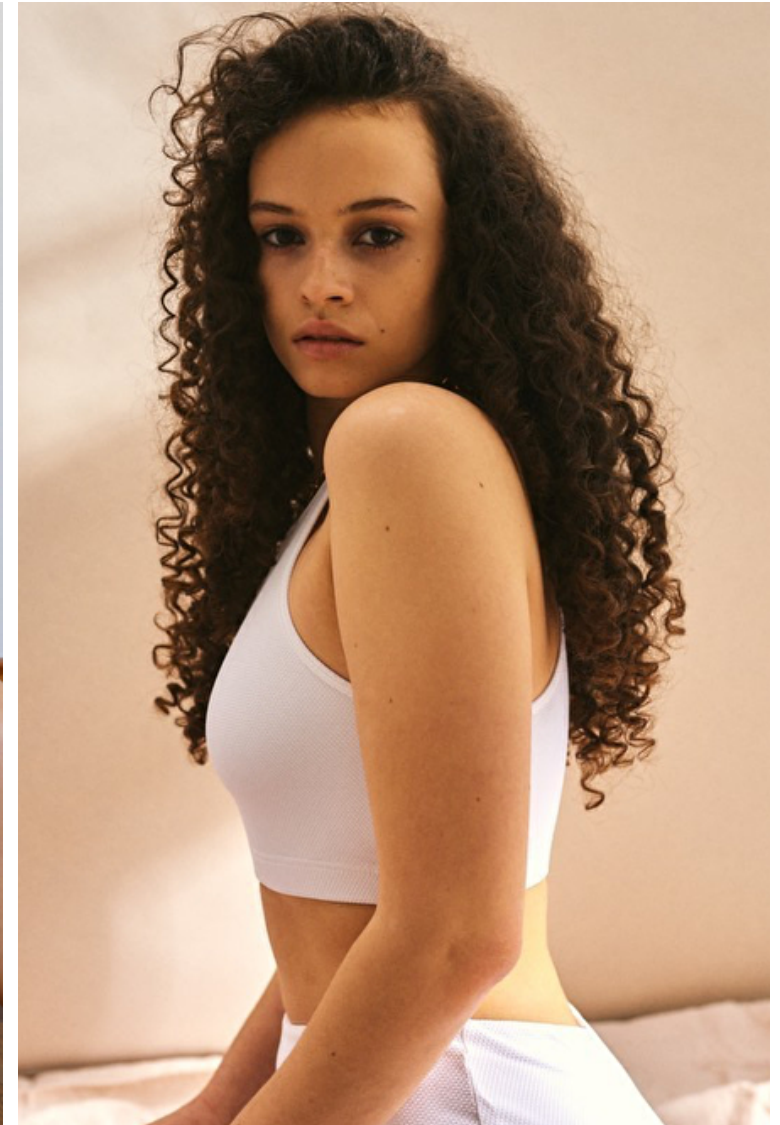

Modellink

Vasagatan 16, Goteborg, 41124, Goteborg, Sweden
Phone: 031-13 15 33 **Email:** info@modellink.se **Website:** http://modellink.se/

Rita Karpenko

Height 171cm / 5' 7.5"

Bust 90cm / 35.5"

Waist 68cm / 27"

Hips 103cm / 40.5"

Shoes EU/US/UK 39 / 8 / 6

Eyes Brown

Hair Brown