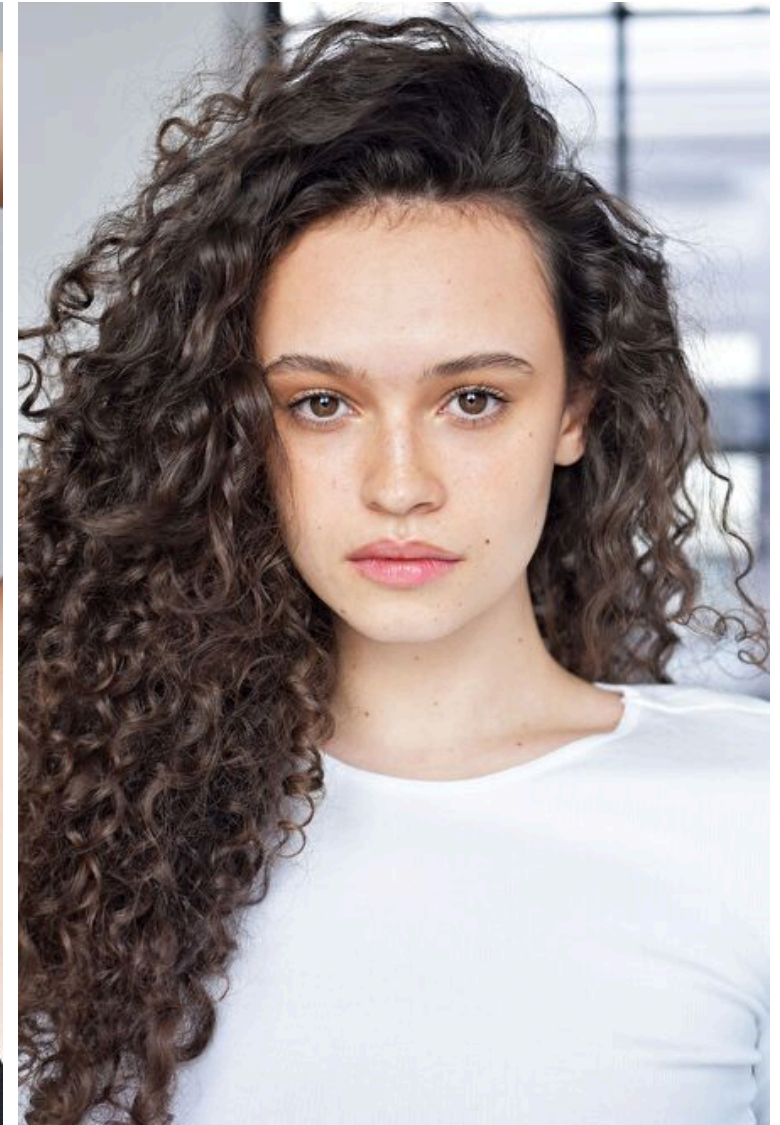

Rita Karpenko

Height 171cm / 5' 7.5"

Bust 90cm / 35.5"

Waist 68cm / 27"

Hips 103cm / 40.5"

Shoes EU/US/UK 39 / 8 / 6

Eyes Brown

Hair Brown