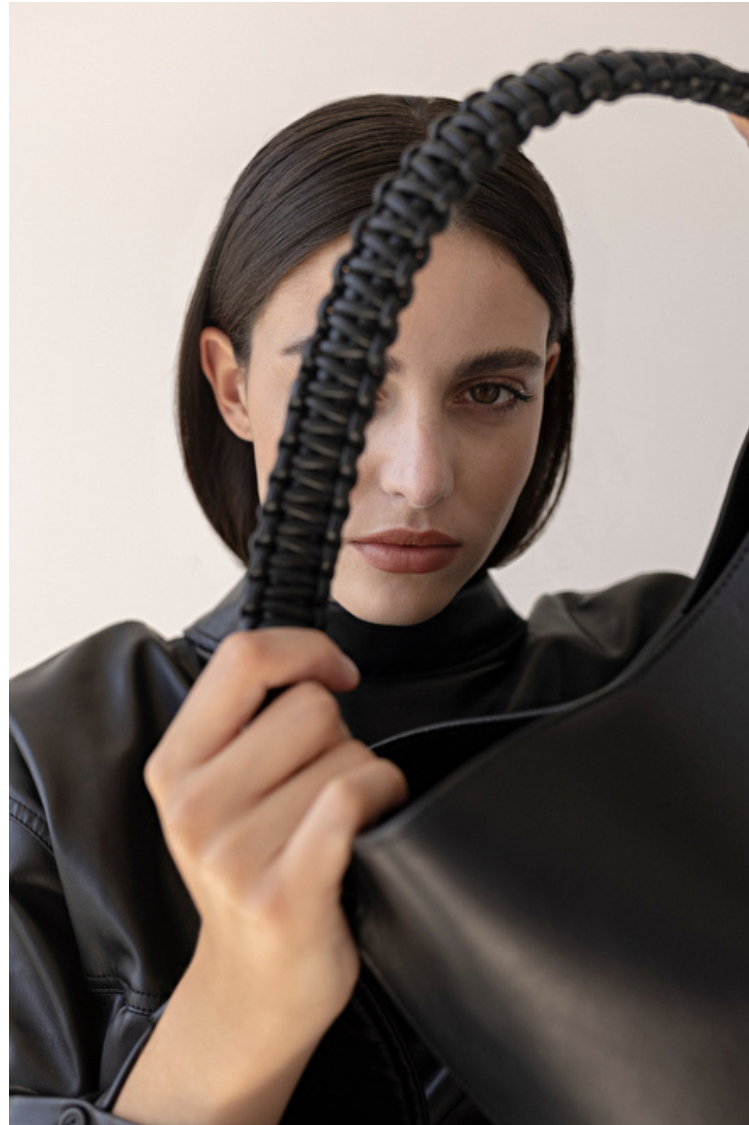

Modellink

Vasagatan 16, Goteborg, 41124, Goteborg, Sweden
Phone: 031-13 15 33 **Email:** info@modellink.se **Website:** http://modellink.se/

Rita Millan

Height 170cm / 5' 7.0"

Bust 83cm / 32.5"

Waist 62cm / 24.5"

Hips 90cm / 35.5"

Shoes EU/US/UK 38 / 7.5 / 5

Eyes Green

Hair Dark brown