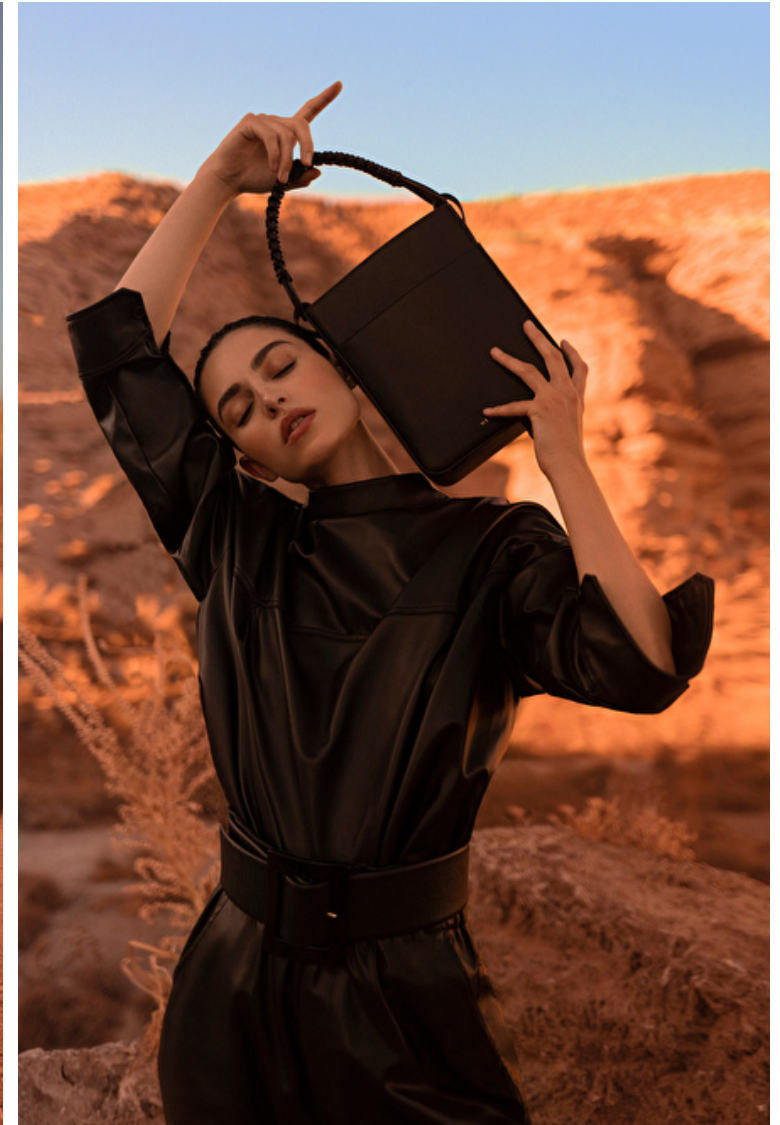

Modellink

Vasagatan 16, Goteborg, 41124, Goteborg, Sweden
Phone: 031-13 15 33 **Email:** info@modellink.se **Website:** <http://modellink.se/>

Rita Millan

Height 170cm / 5' 7.0"

Bust 83cm / 32.5"

Waist 62cm / 24.5"

Hips 90cm / 35.5"

Shoes EU/US/UK 38 / 7.5 / 5

Eyes Green

Hair Dark brown