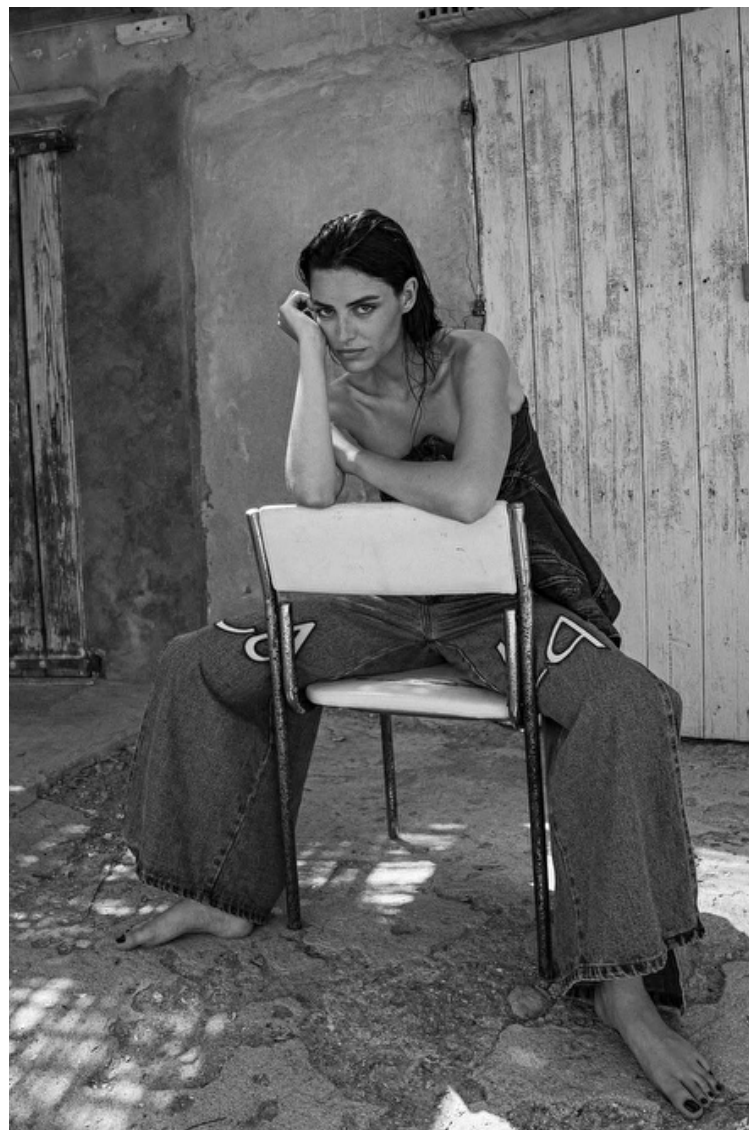

## Rita Millan

Height 170cm / 5' 7.0"

Bust 83cm / 32.5"

Waist 62cm / 24.5"

Hips 90cm / 35.5"

Shoes EU/US/UK 38 / 7.5 / 5

Eyes Green

Hair Dark brown