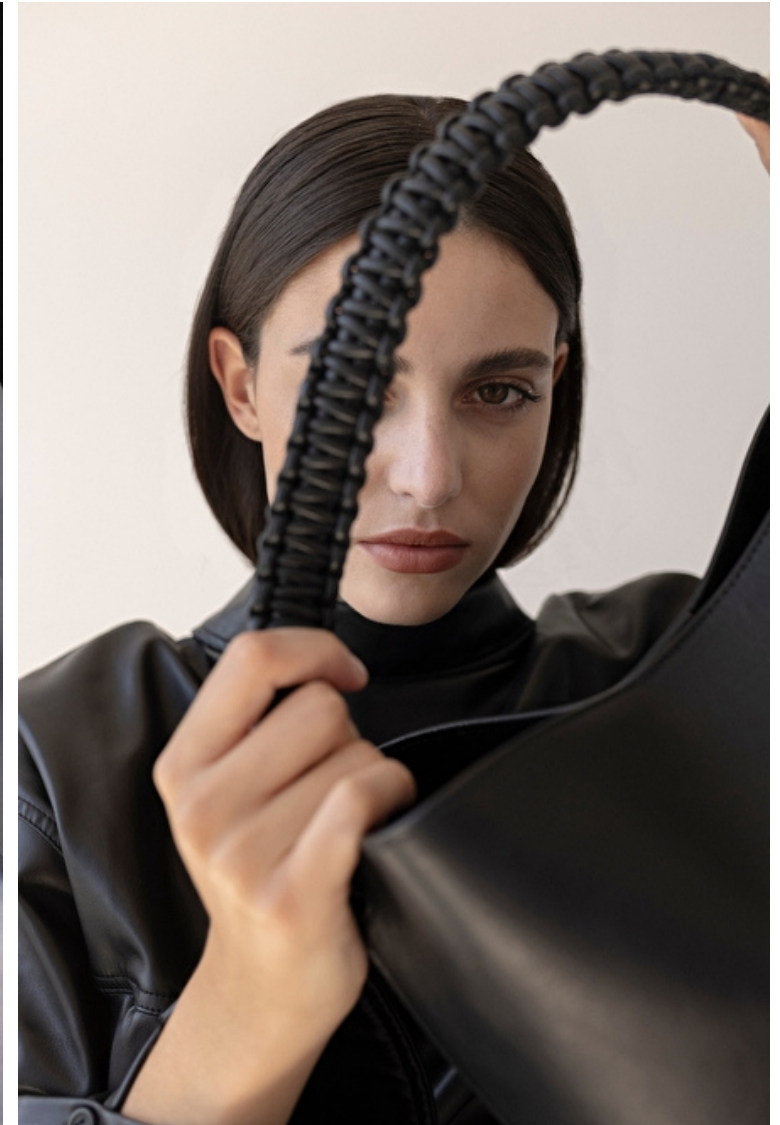

## Rita Millan

Height 170cm / 5' 7.0"

Bust 83cm / 32.5"

Waist 62cm / 24.5"

Hips 90cm / 35.5"

Shoes EU/US/UK 38 / 7.5 / 5

Eyes Green

Hair Dark brown