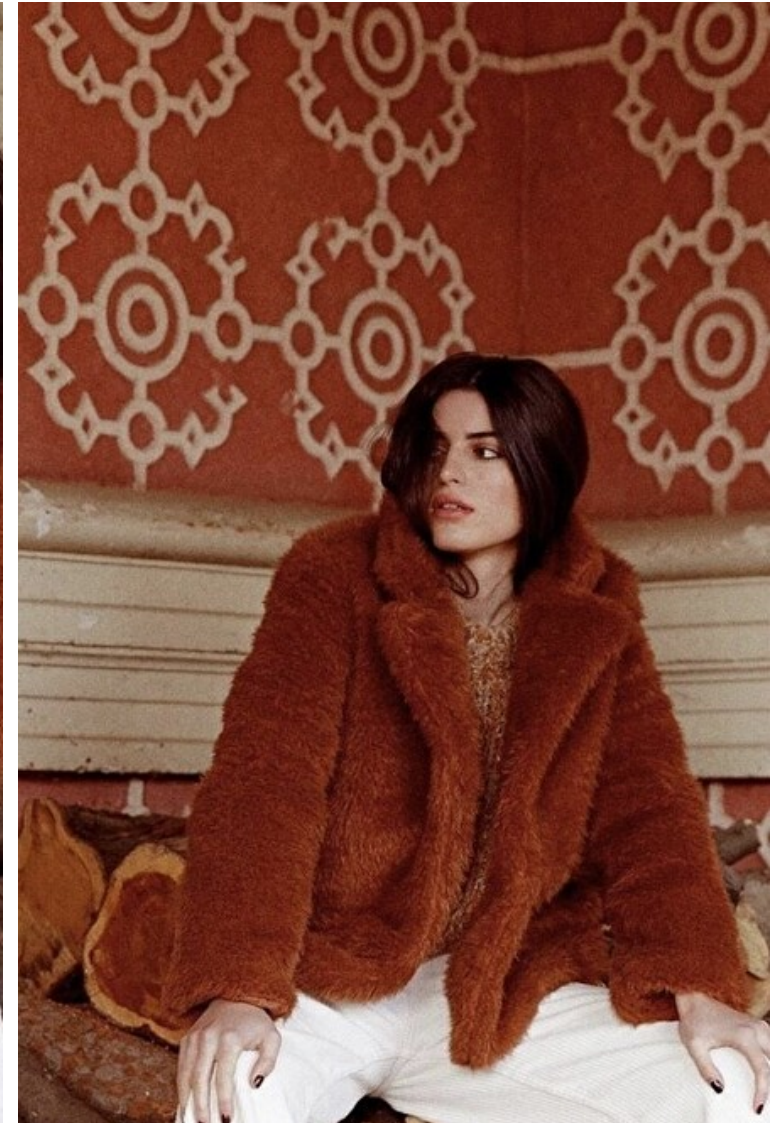

Rita Millan

Height 170cm / 5' 7.0"

Bust 83cm / 32.5"

Waist 62cm / 24.5"

Hips 90cm / 35.5"

Shoes EU/US/UK 38 / 7.5 / 5

Eyes Green

Hair Dark brown