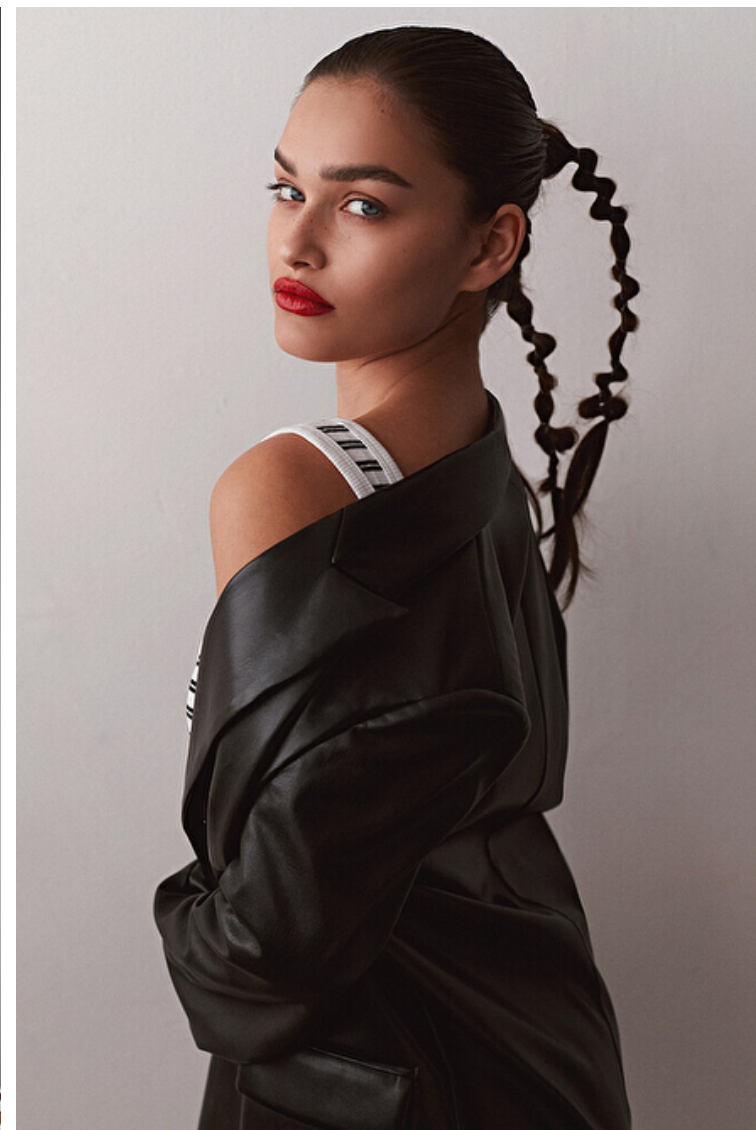

Romi Frenkel

Height 168cm / 5' 6.0"

Bust 79cm / 31"

Waist 59cm / 23"

Hips 91cm / 36"

Shoes EU/US/UK 37 / 6.5 / 4

Eyes Blue

Hair Brown