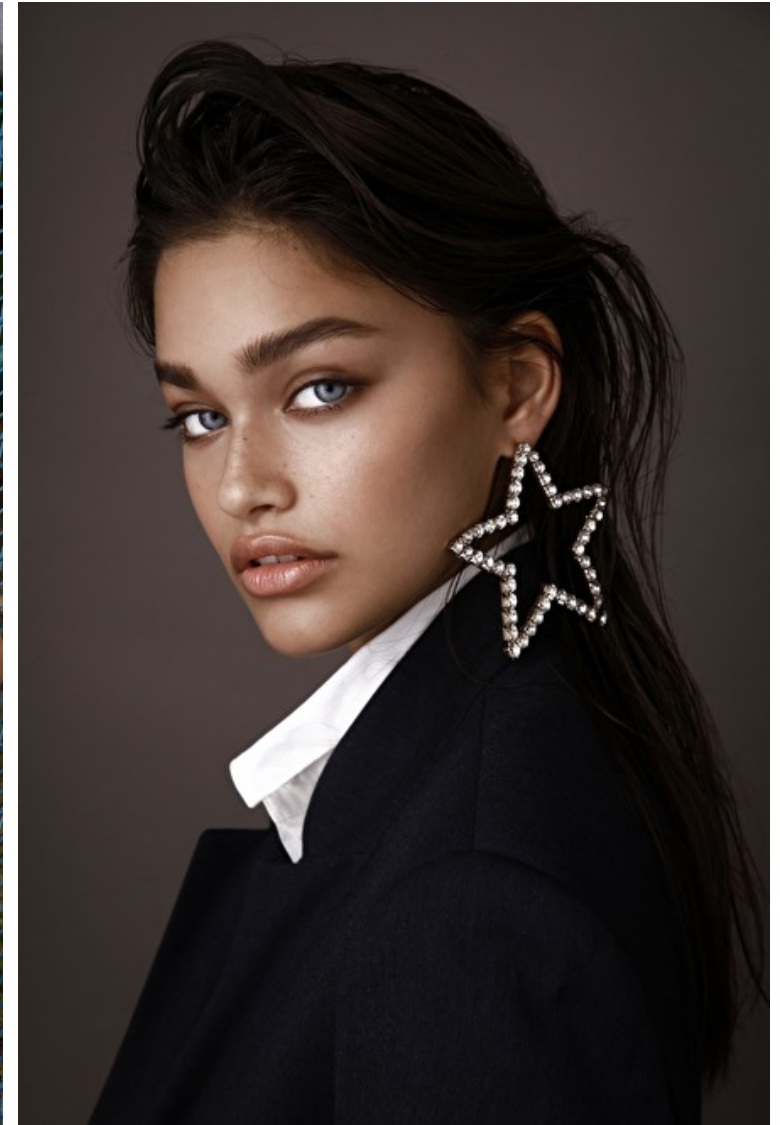

Modellink

Vasagatan 16, Goteborg, 41124, Goteborg, Sweden
Phone: 031-13 15 33 **Email:** info@modellink.se **Website:** http://modellink.se/

Romi Frenkel

Height 168cm / 5' 6.0"

Bust 79cm / 31"

Waist 59cm / 23"

Hips 91cm / 36"

Shoes EU/US/UK 37 / 6.5 / 4

Eyes Blue

Hair Brown