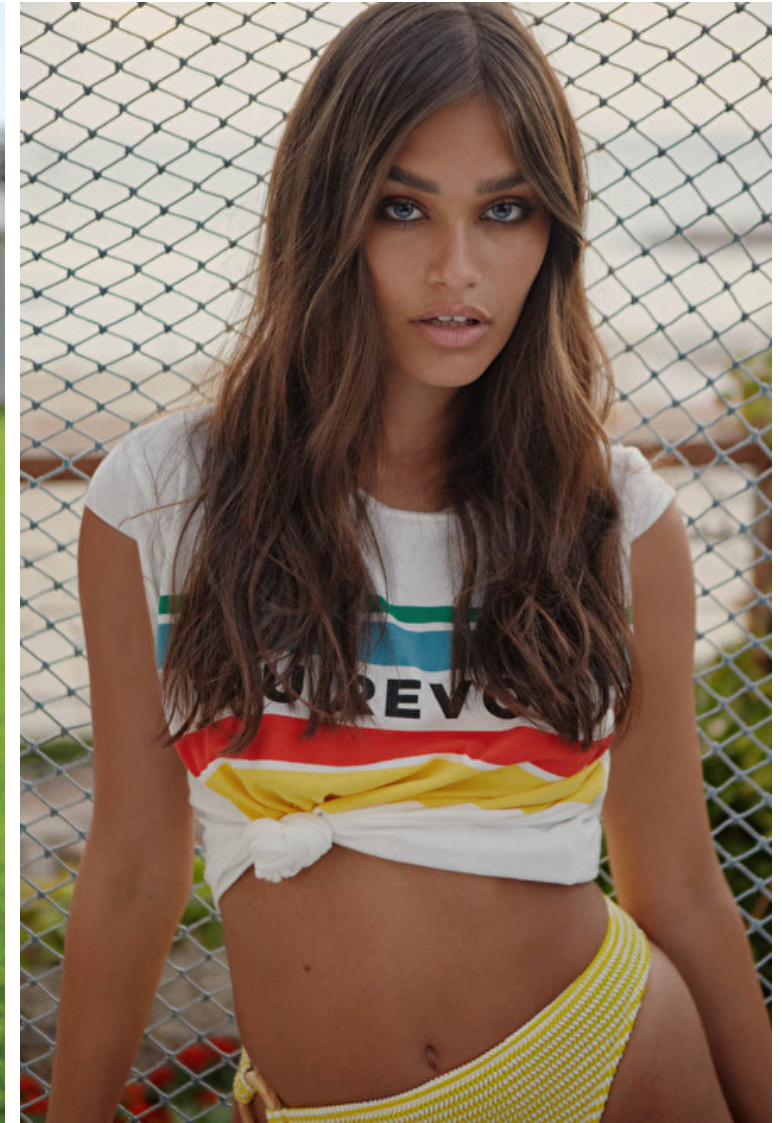

Modellink

Vasagatan 16, Goteborg, 41124, Goteborg, Sweden
Phone: 031-13 15 33 Email: info@modellink.se Website: http://modellink.se/

Romi Frenkel

Height 168cm / 5' 6.0"

Bust 79cm / 31"

Waist 59cm / 23"

Hips 91cm / 36"

Shoes EU/US/UK 37 / 6.5 / 4

Eyes Blue

Hair Brown