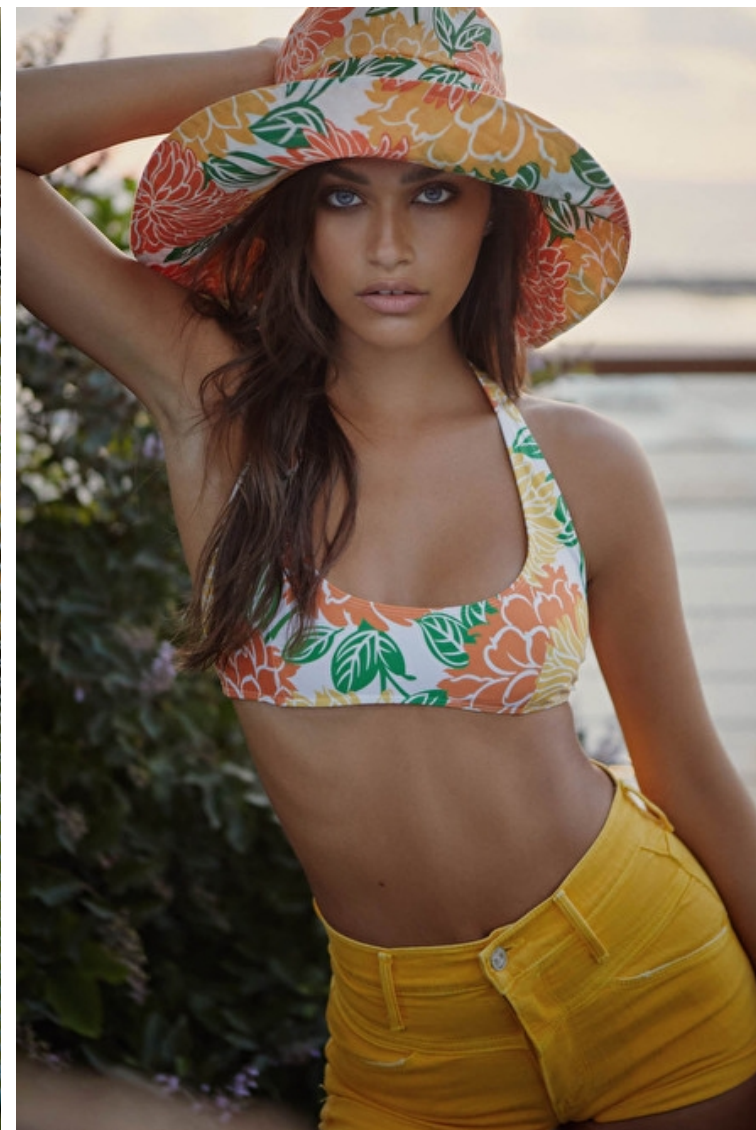

Romi Frenkel

Height 168cm / 5' 6.0"

Bust 79cm / 31"

Waist 59cm / 23"

Hips 91cm / 36"

Shoes EU/US/UK 37 / 6.5 / 4

Eyes Blue

Hair Brown