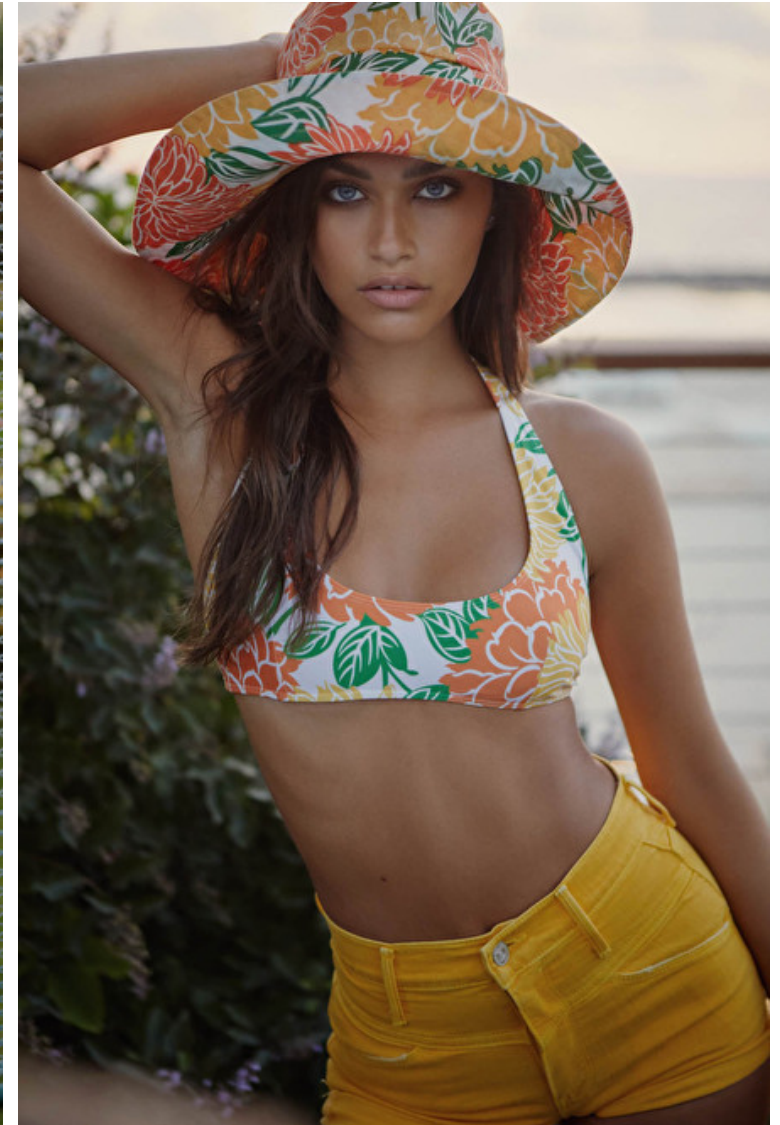

Romi Frenkel

Height 168cm / 5' 6.0"

Bust 79cm / 31"

Waist 59cm / 23"

Hips 91cm / 36"

Shoes EU/US/UK 37 / 6.5 / 4

Eyes Blue

Hair Brown