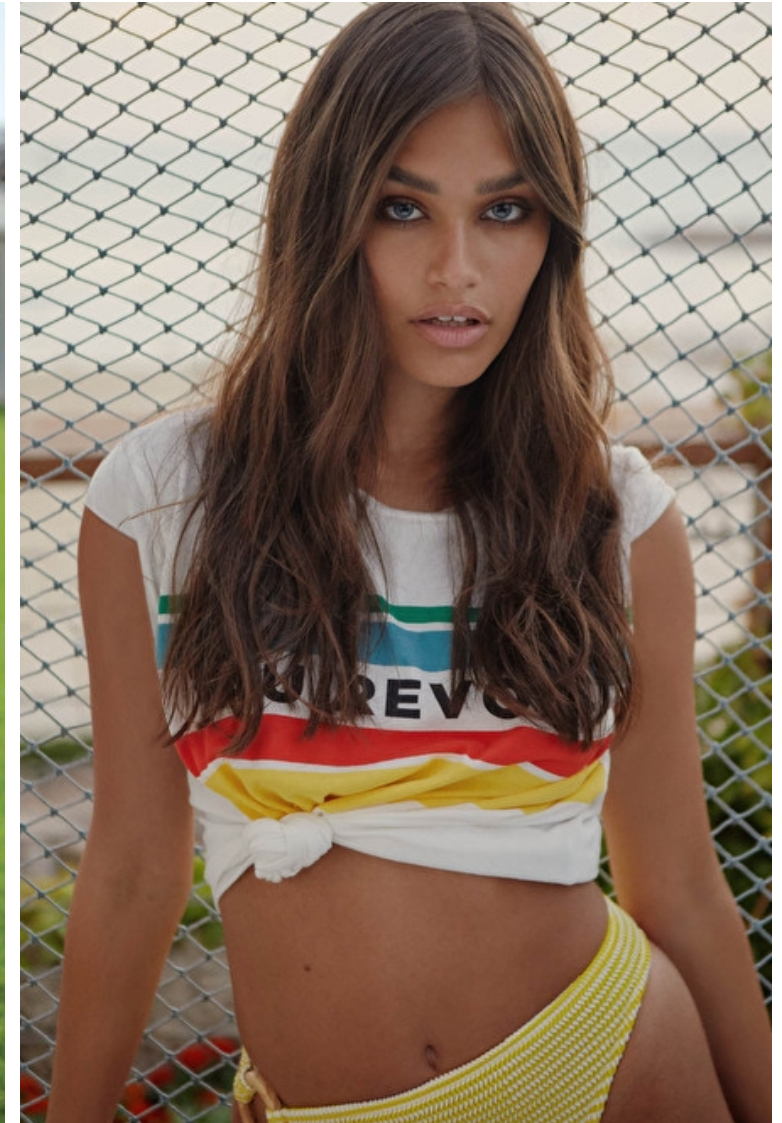

Romi Frenkel

Height 168cm / 5' 6.0"

Bust 79cm / 31"

Waist 59cm / 23"

Hips 91cm / 36"

Shoes EU/US/UK 37 / 6.5 / 4

Eyes Blue

Hair Brown