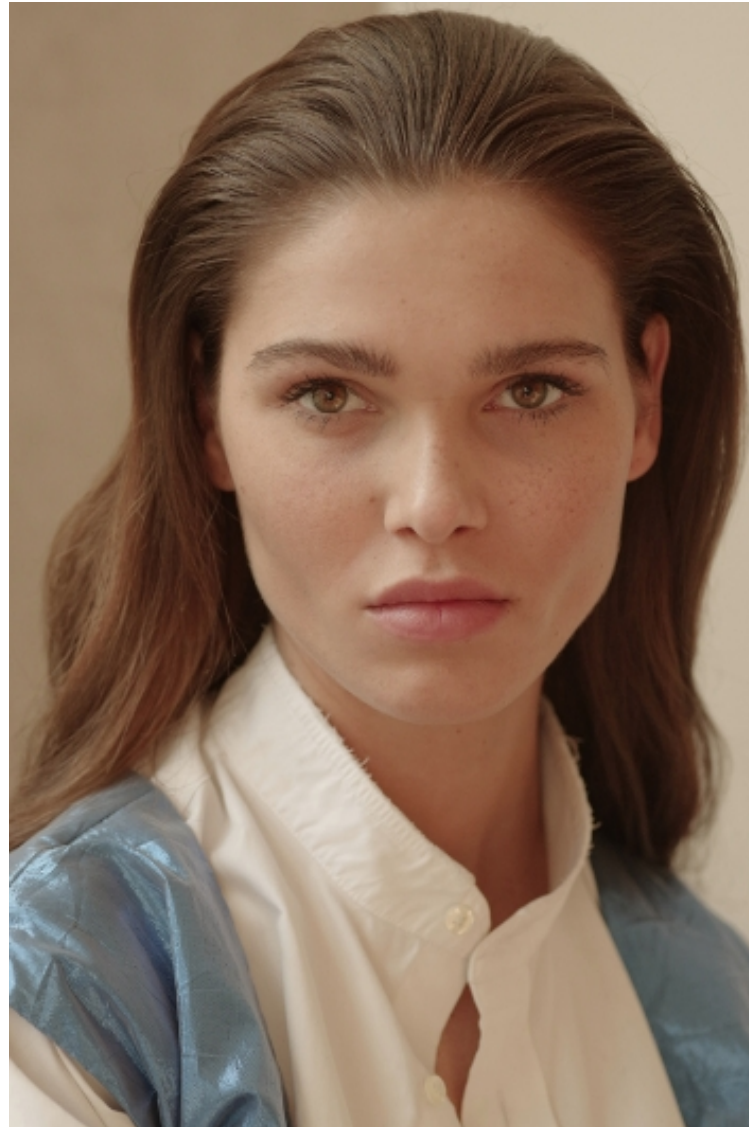

Height 177cm / 5' 9.5"

Bust 84cm / 33"

Waist 62cm / 24.5"

Hips 90cm / 35.5"

Shoes EU/US/UK 39 / 8 / 6

Eyes Brown

Hair Brown

Cup C