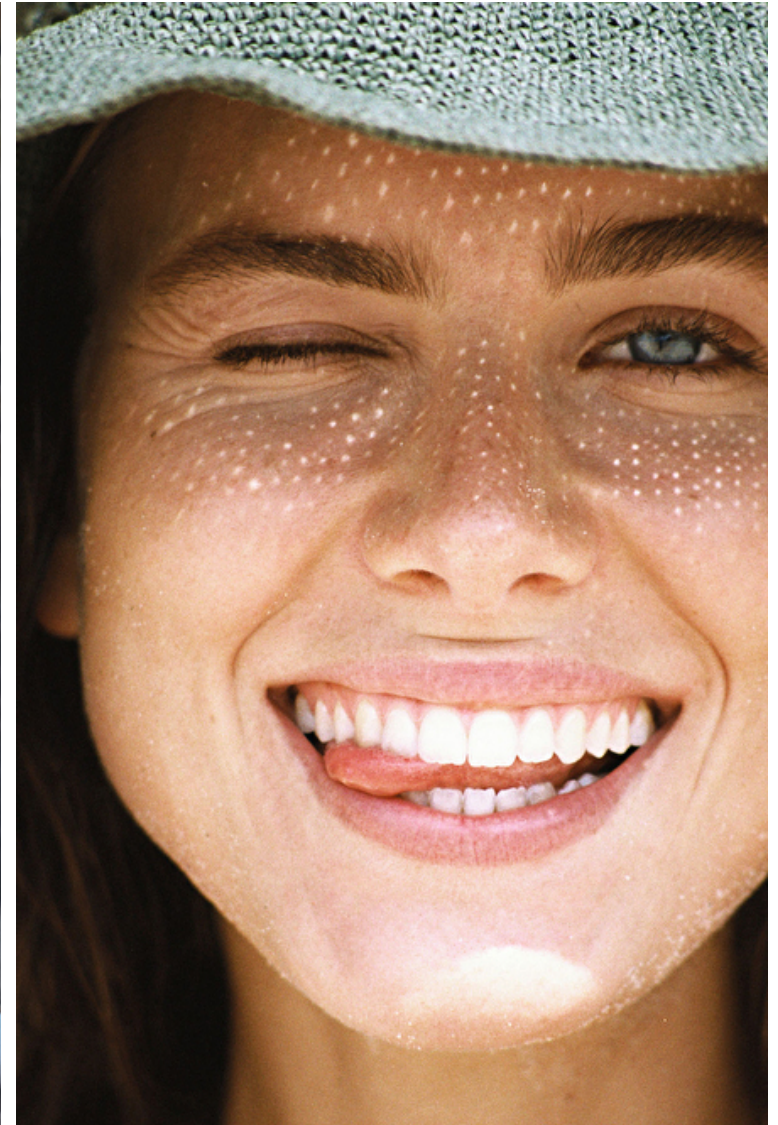

## Romy Klerks

Height 178cm / 5' 10.0"

Bust 87cm / 34.5"

Waist 66cm / 26"

Hips 91cm / 36"

Shoes EU/US/UK 39 / 8 / 6

Eyes Blue

Hair Dark blond