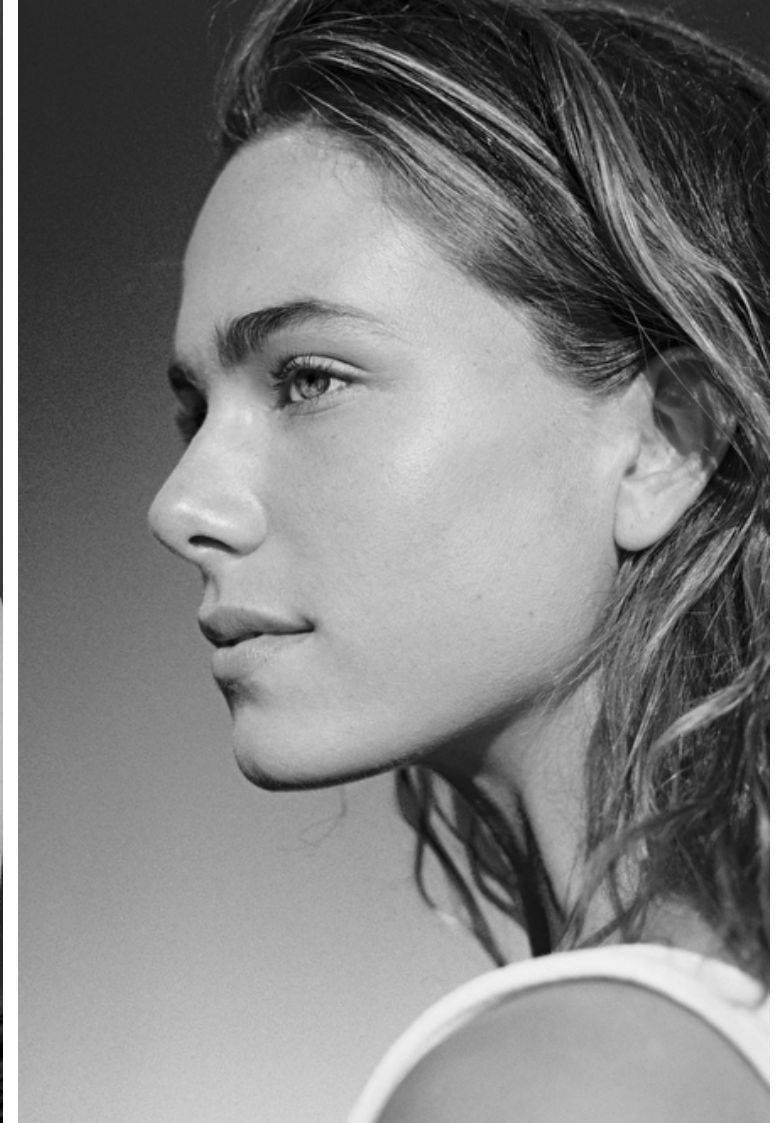

Modellink

Vasagatan 16, Goteborg, 41124, Goteborg, Sweden
Phone: 031-13 15 33 **Email:** info@modellink.se **Website:** <http://modellink.se/>

Romy Klerks

Height 178cm / 5' 10.0"

Bust 87cm / 34.5"

Waist 66cm / 26"

Hips 91cm / 36"

Shoes EU/US/UK 39 / 8 / 6

Eyes Blue

Hair Dark blond