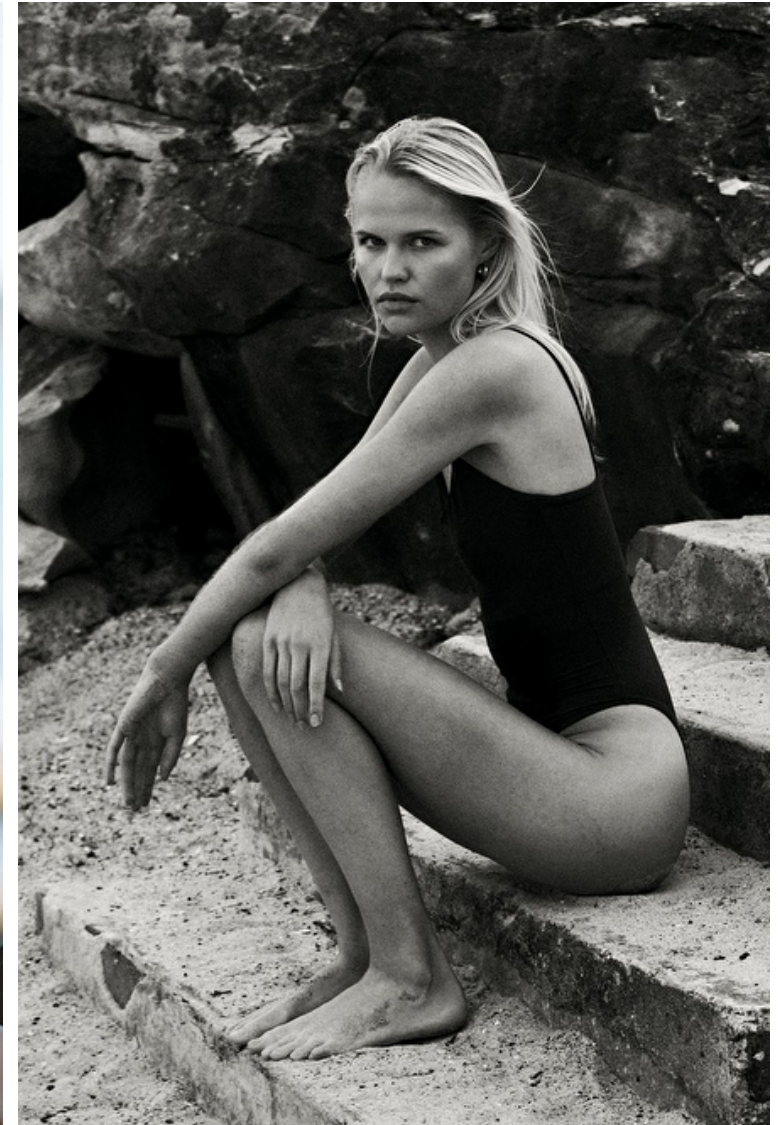

Modellink

Vasagatan 16, Goteborg, 41124, Goteborg, Sweden
Phone: 031-13 15 33 **Email:** info@modellink.se **Website:** <http://modellink.se/>

Roos Schreiner

Height 178cm / 5' 10.0"

Bust 80cm / 31.5"

Waist 62cm / 24.5"

Hips 90cm / 35.5"

Shoes EU/US/UK 41 / 9.5 / 8

Eyes Blue

Hair Blond