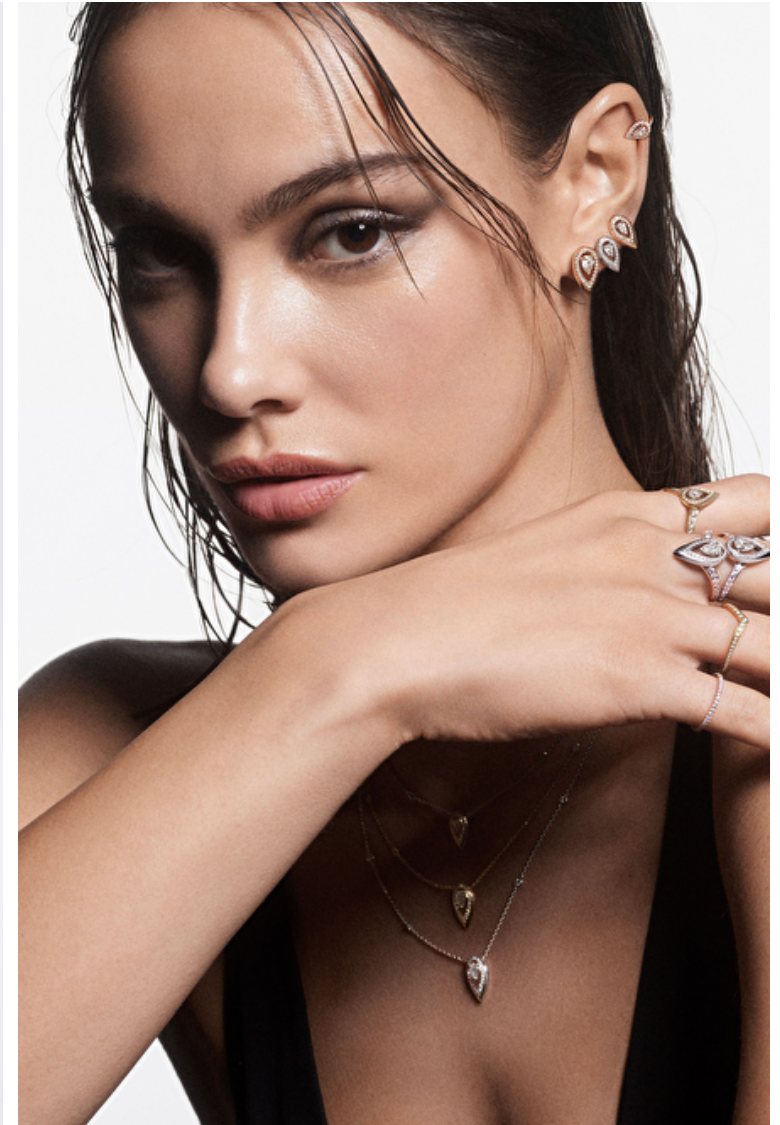

Modellink

Vasagatan 16, Goteborg, 41124, Goteborg, Sweden
Phone: 031-13 15 33 **Email:** info@modellink.se **Website:** http://modellink.se/

Rose Chalme

Height 174cm / 5' 8.5"

Size EU/US 34 / 4

Bust 82cm / 32.5"

Waist 62cm / 24.5"

Hips 88cm / 34.5"

Shoes EU/US/UK 39 / 8 / 6

Eyes Brown

Hair Light brown

Cup A