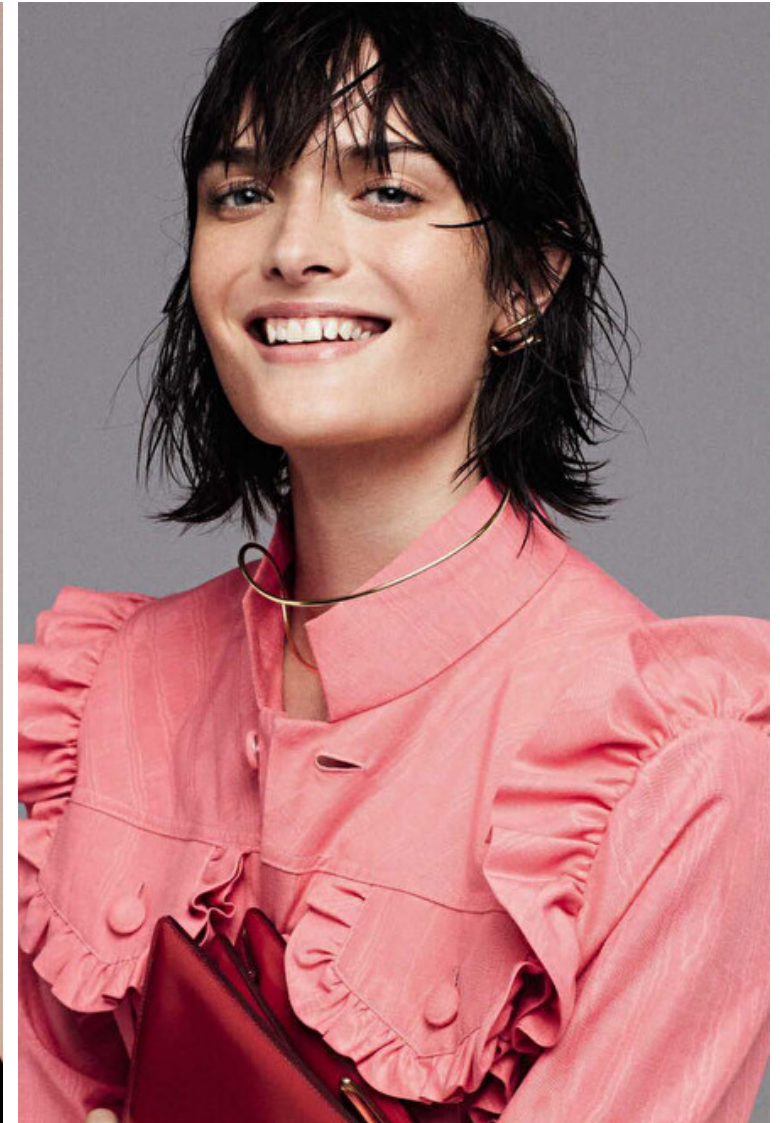

Modellink

Vasagatan 16, Goteborg, 41124, Goteborg, Sweden
Phone: 031-13 15 33 **Email:** info@modellink.se **Website:** http://modellink.se/

SAM ROLLINSON

Height 175cm / 5' 9.0"

Bust 81cm / 32"

Cup A

Hips 94cm / 37"

Waist 67cm / 26.5"

Shoes EU/US/UK 38 / 7.5 / 5

Hair Brown

Hair length 1

Eyes Blue