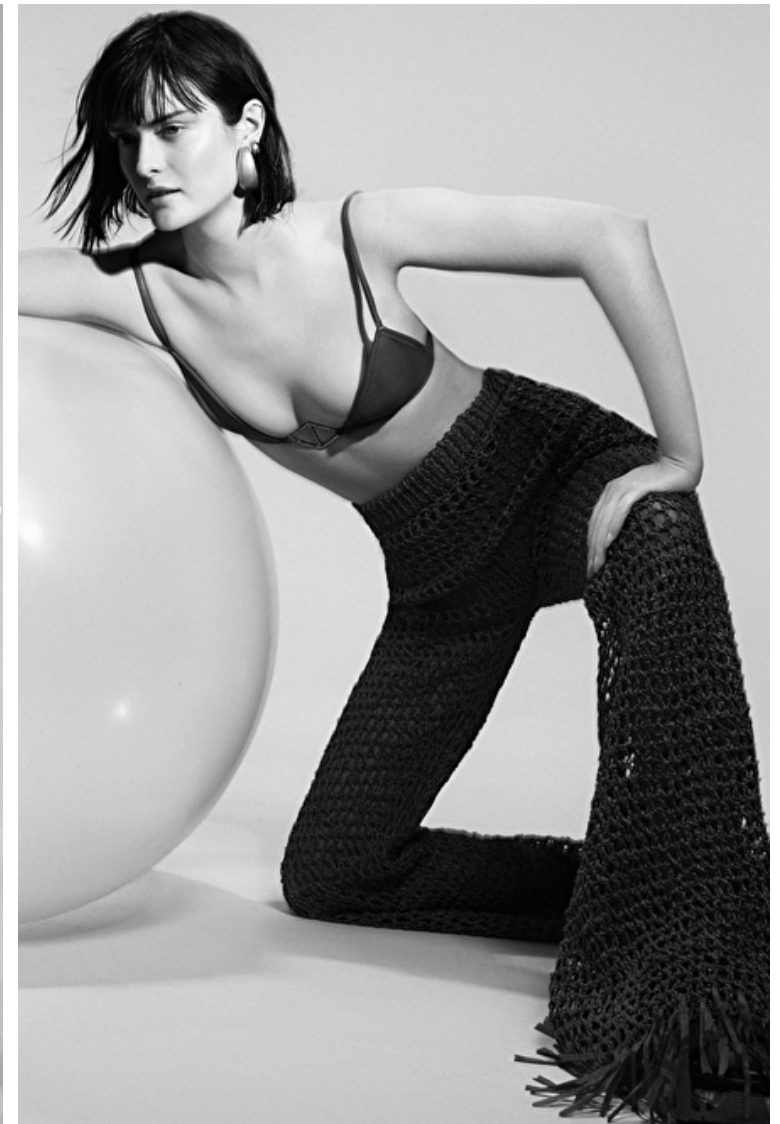

Modellink

Vasagatan 16, Goteborg, 41124, Goteborg, Sweden
Phone: 031-13 15 33 Email: info@modellink.se Website: <http://modellink.se/>

SAM ROLLINSON

Height 175cm / 5' 9.0"

Bust 81cm / 32"

Cup A

Hips 94cm / 37"

Waist 67cm / 26.5"

Shoes EU/US/UK 38 / 7.5 / 5

Hair Brown

Hair length 1

Eyes Blue