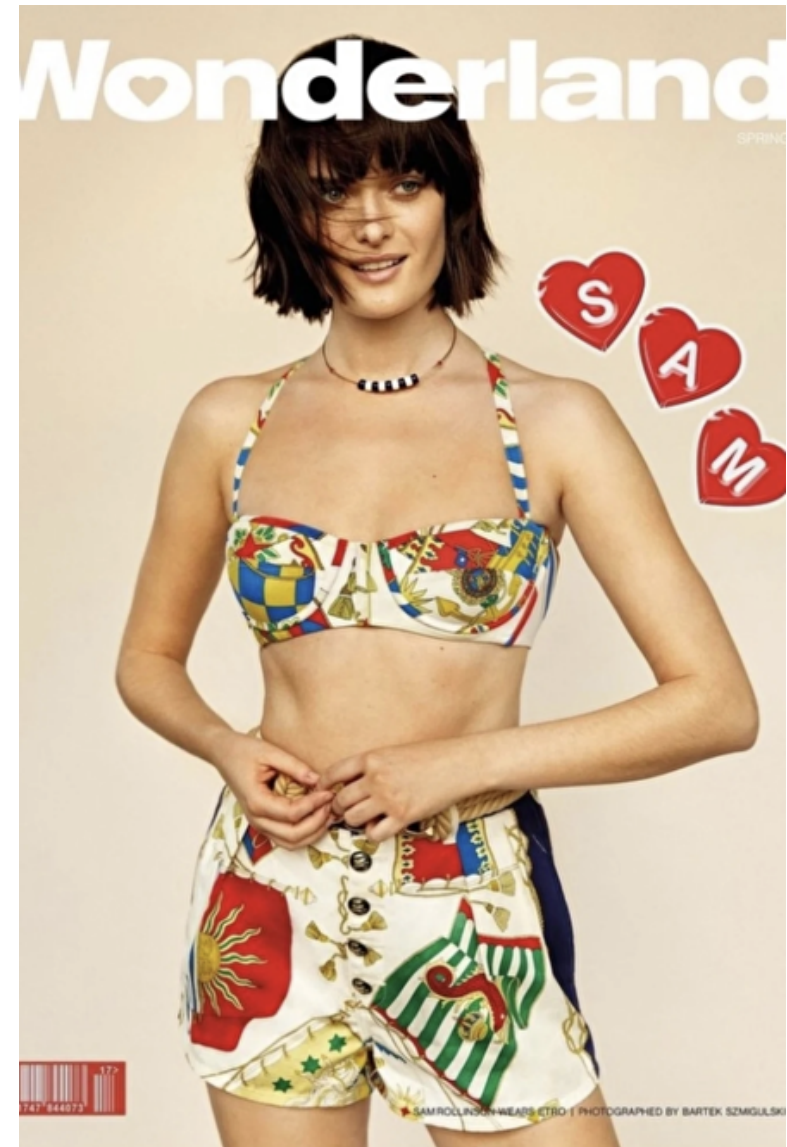

Modellink

Vasagatan 16, Goteborg, 41124, Goteborg, Sweden
Phone: 031-13 15 33 Email: info@modellink.se Website: http://modellink.se/

SAM ROLLINSON

Height 175cm / 5' 9.0"

Bust 81cm / 32"

Cup A

Hips 94cm / 37"

Waist 67cm / 26.5"

Shoes EU/US/UK 38 / 7.5 / 5

Hair Brown

Hair length 1

Eyes Blue