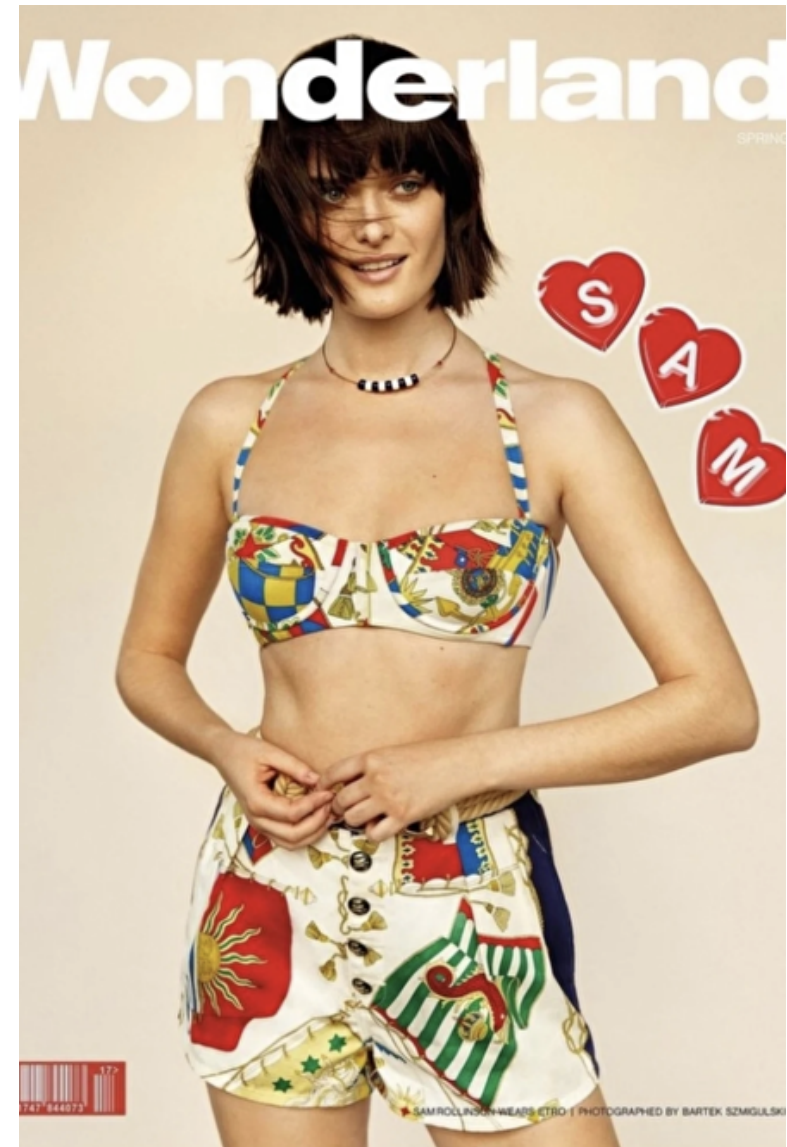

## SAM ROLLINSON

Height 175cm / 5' 9.0"

Bust 81cm / 32"

Cup A

Hips 94cm / 37"

Waist 67cm / 26.5"

Shoes EU/US/UK 38 / 7.5 / 5

Hair Brown