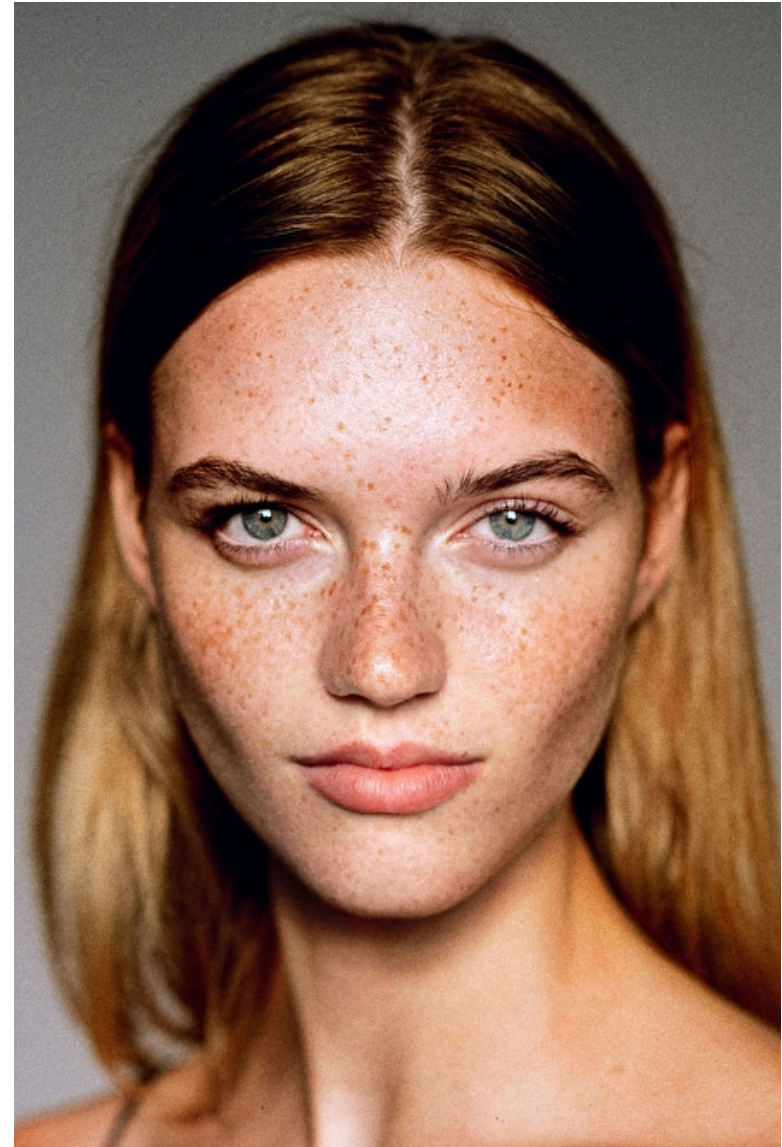

Sandra Stachurska

Height 170cm / 5' 7.0"

Bust 77cm / 30.5"

Waist 59cm / 23"

Hips 85cm / 33.5"

Shoes EU/US/UK 38 / 7.5 / 5

Eyes Blue

Hair Blond

Cup A

Sandra Stachurska

Height 170cm / 5' 7.0"

Bust 77cm / 30.5"

Waist 59cm / 23"

Hips 85cm / 33.5"

Shoes EU/US/UK 38 / 7.5 / 5

Eyes Blue

Hair Blond

Cup A

Sandra Stachurska

Height 170cm / 5' 7.0"

Bust 77cm / 30.5"

Waist 59cm / 23"

Hips 85cm / 33.5"

Shoes EU/US/UK 38 / 7.5 / 5

Eyes Blue

Hair Blond

Cup A

Sandra Stachurska

Height 170cm / 5' 7.0"

Bust 77cm / 30.5"

Waist 59cm / 23"

Hips 85cm / 33.5"