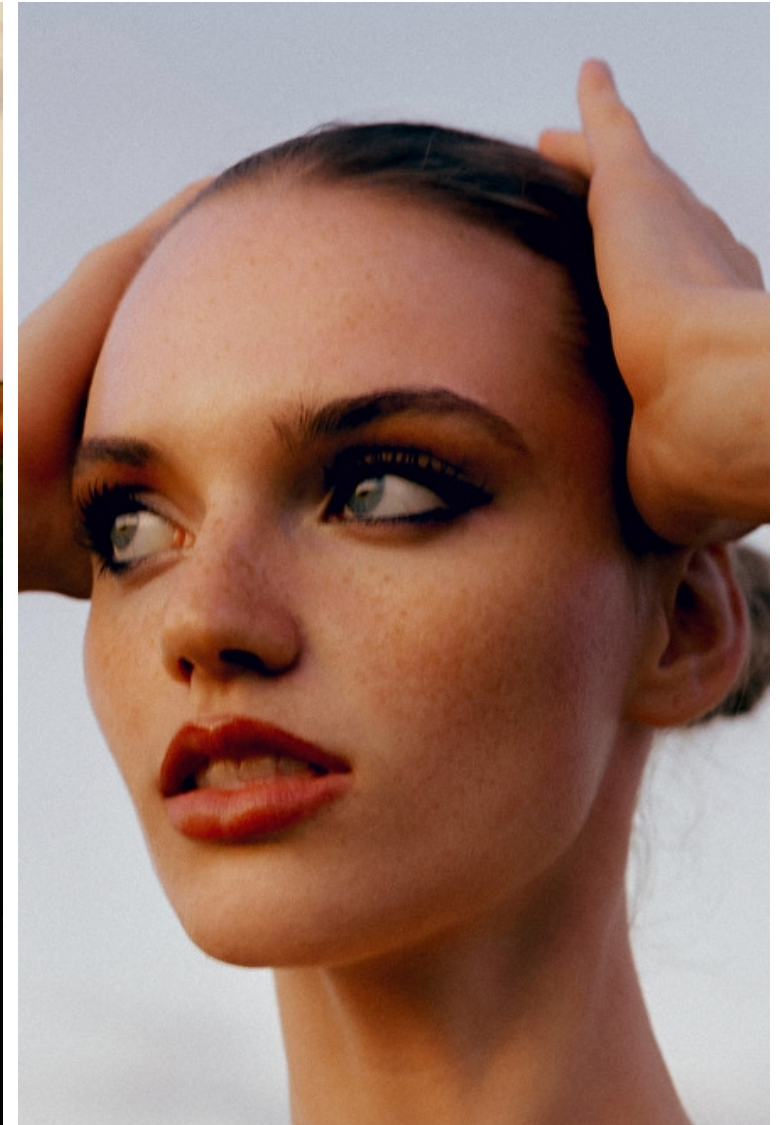

Sandra Stachurska

Height 170cm / 5' 7.0"

Bust 77cm / 30.5"

Waist 59cm / 23"

Hips 85cm / 33.5"

Shoes EU/US/UK 38 / 7.5 / 5

Eyes Blue

Hair Blond

Cup A

Sandra Stachurska

Height 170cm / 5' 7.0"

Bust 77cm / 30.5"

Waist 59cm / 23"

Hips 85cm / 33.5"

Shoes EU/US/UK 38 / 7.5 / 5

Eyes Blue

Hair Blond

Cup A

Sandra Stachurska

Height 170cm / 5' 7.0"

Bust 77cm / 30.5"

Waist 59cm / 23"

Hips 85cm / 33.5"

Shoes EU/US/UK 38 / 7.5 / 5

Eyes Blue

Hair Blond

Cup A

Sandra Stachurska

Height 170cm / 5' 7.0"

Bust 77cm / 30.5"

Waist 59cm / 23"

Hips 85cm / 33.5"