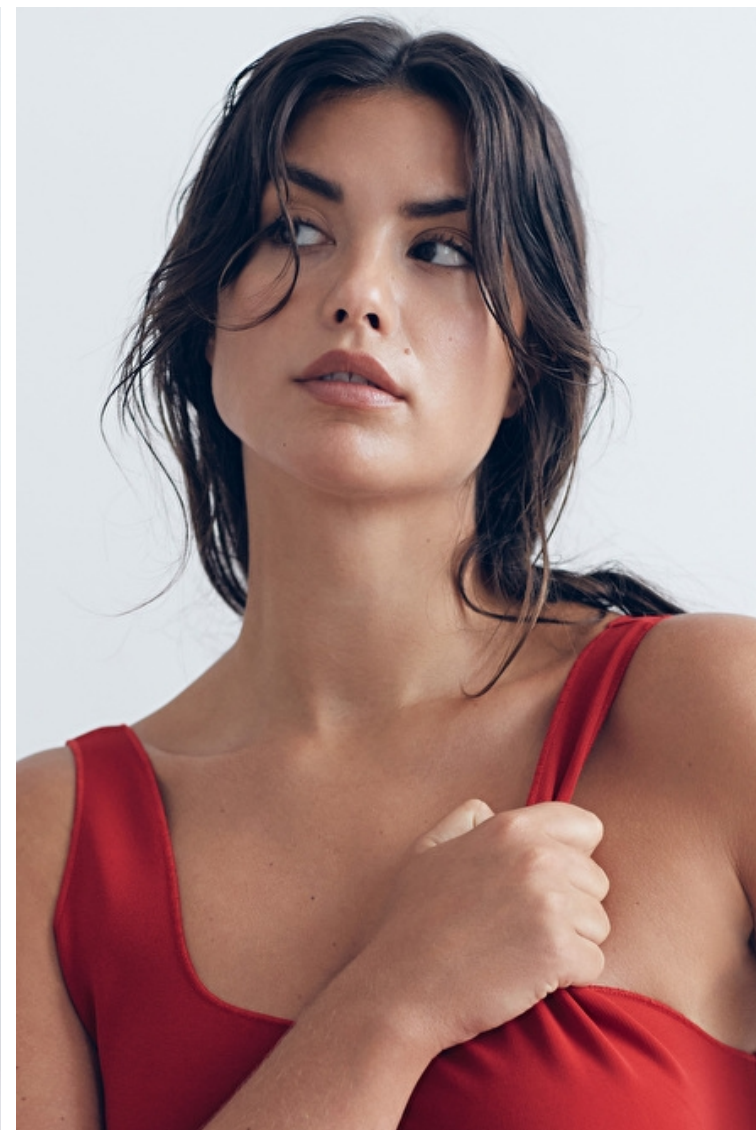

Sara Ghazanfareeon

Height 179cm / 5' 10.5"

Bust 93cm / 36.5"

Waist 73cm / 28.5"

Hips 109cm / 43"

Shoes EU/US/UK 42 / 10.5 / 9

Eyes Brown

Hair Dark brown