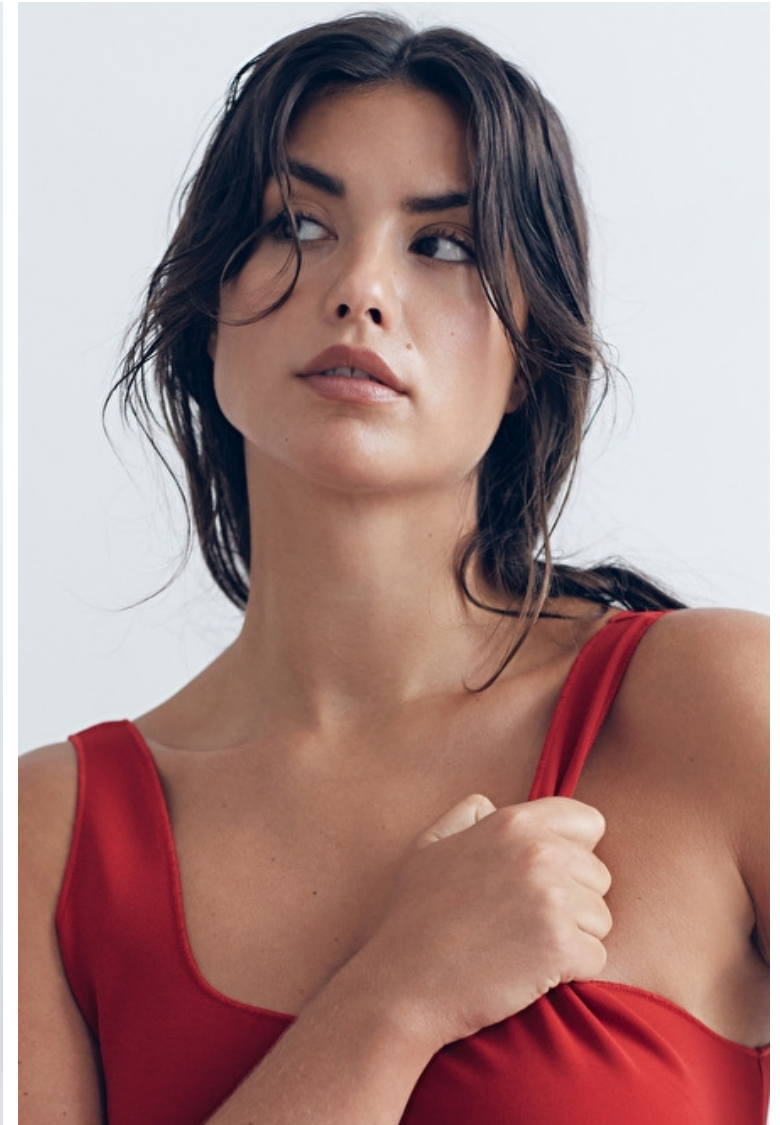

Sara Ghazanfareeon

Height 179cm / 5' 10.5"

Bust 93cm / 36.5"

Waist 73cm / 28.5"

Hips 109cm / 43"

Shoes EU/US/UK 42 / 10.5 / 9

Eyes Brown

Hair Dark brown