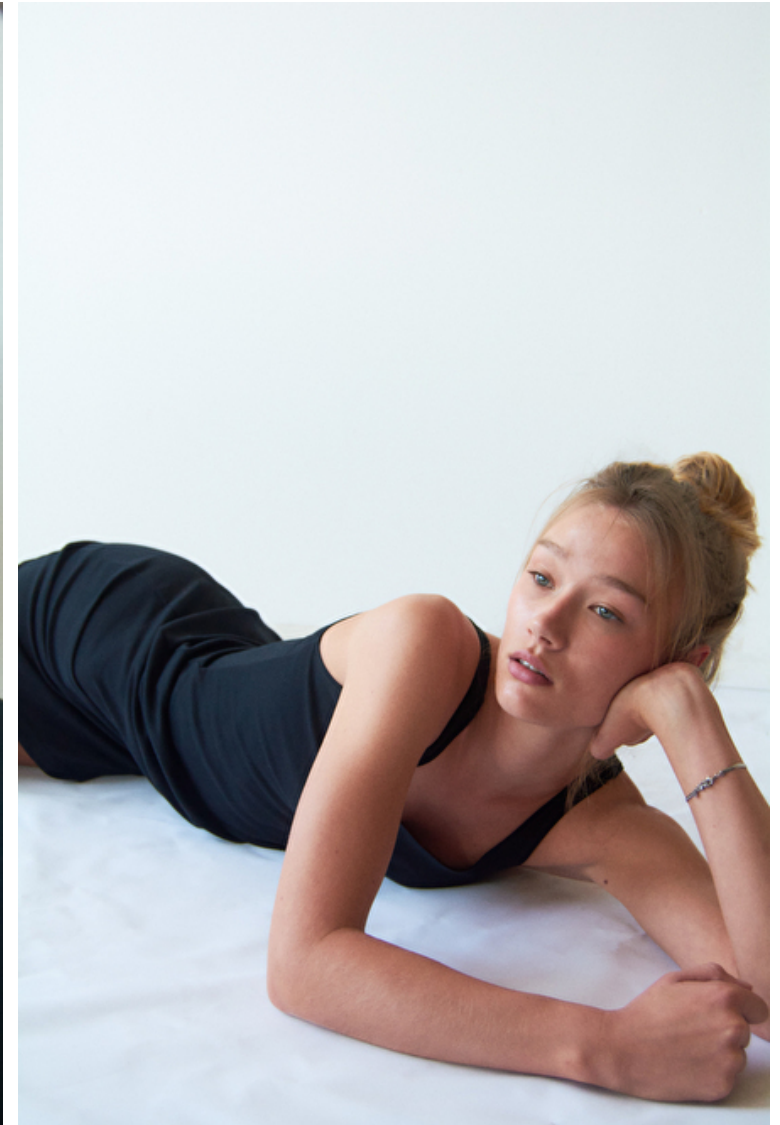

Modellink

Vasagatan 16, Goteborg, 41124, Goteborg, Sweden
Phone: 031-13 15 33 **Email:** info@modellink.se **Website:** http://modellink.se/

Sara W

Height 174cm / 5' 8.5"

Bust 80cm / 31.5"

Waist 60cm / 23.5"

Hips 90cm / 35.5"

Shoes EU/US/UK 38.5 / 7.5 / 5

Eyes Blue

Hair Blond

Cup A