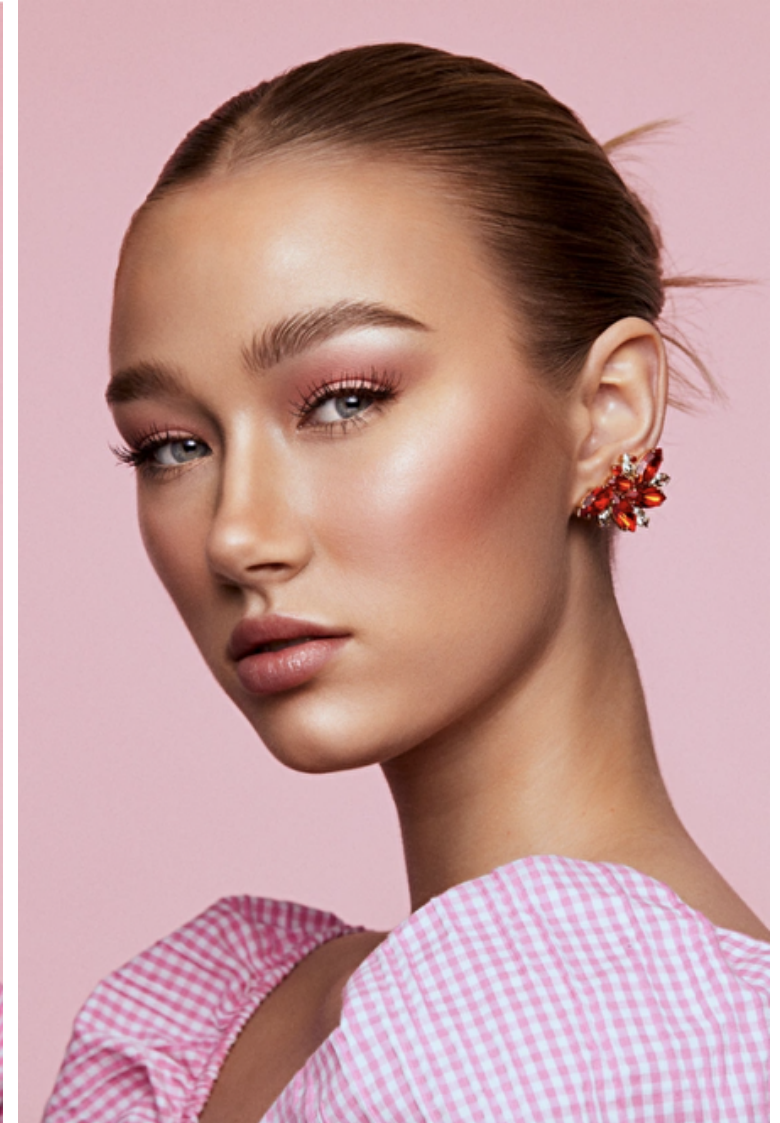

Modellink

Vasagatan 16, Goteborg, 41124, Goteborg, Sweden
Phone: 031-13 15 33 **Email:** info@modellink.se **Website:** <http://modellink.se/>

Sara Wahlen

Height 174cm / 5' 8.5"

Bust 80cm / 31.5"

Waist 60cm / 23.5"

Hips 90cm / 35.5"

Shoes EU/US/UK 38.5 / 7.5 / 5

Eyes Blue

Hair Blond

Cup A