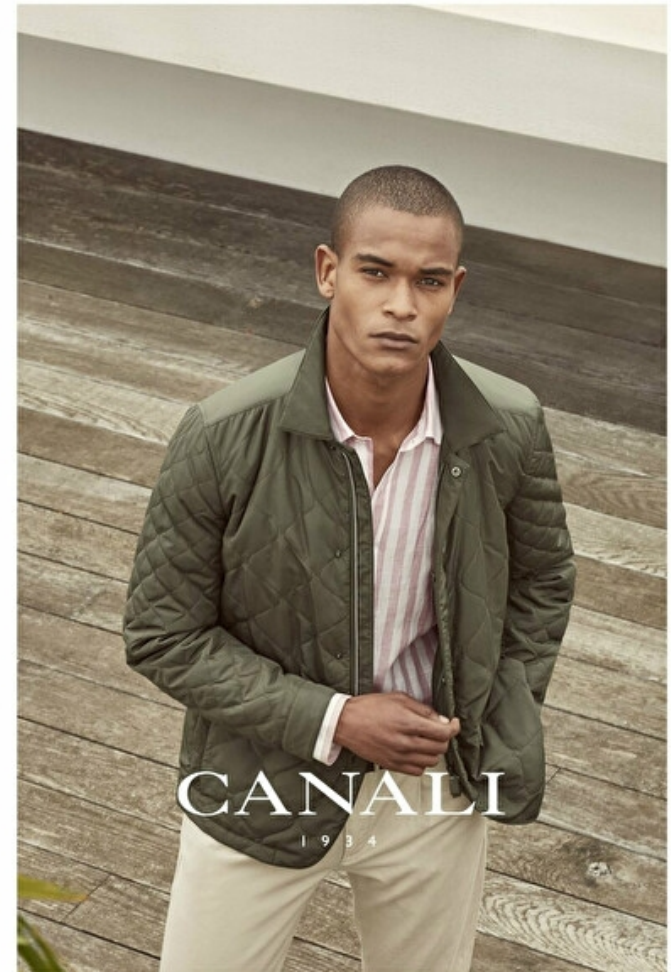

Chest 98cm / 38.5"

Waist 76cm / 30"

Hips 95cm / 37.5"

Shoes EU/US/UK 44 / 11 / 9.5

Eyes Brown

#DRIVENBYIMAGINATION

#DRIVENBYIMAGINATION

Seba Ntab.