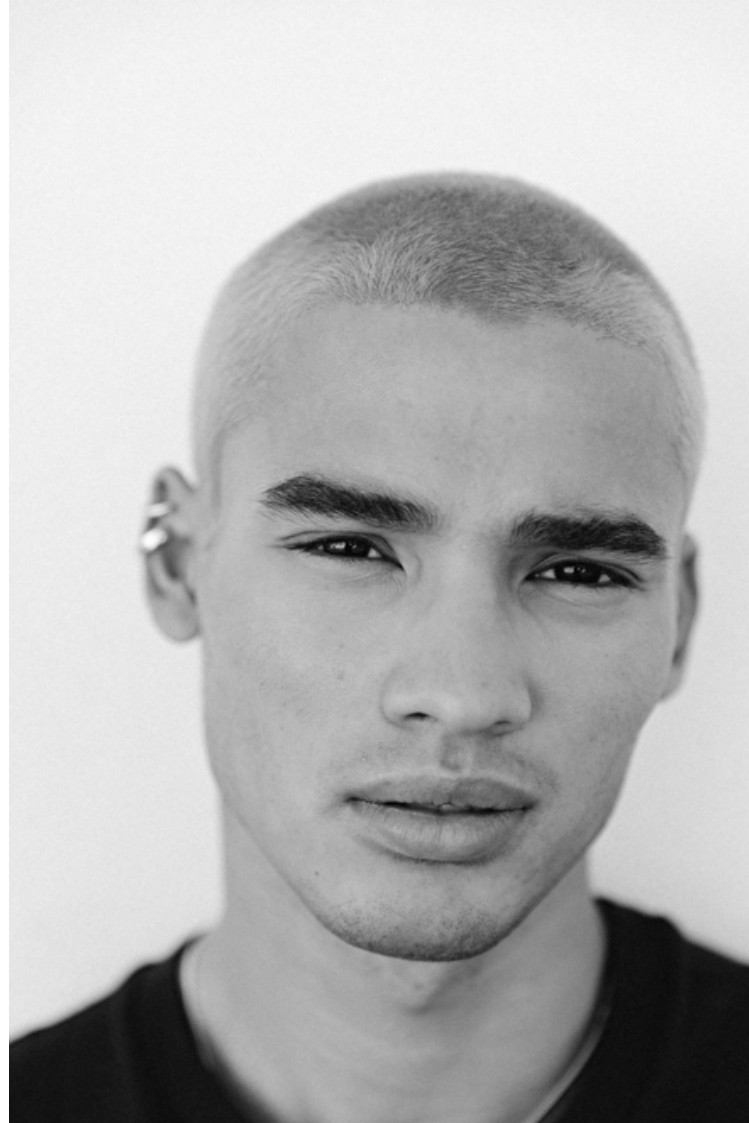

Modellink

Vasagatan 16, Goteborg, 41124, Goteborg, Sweden
Phone: 031-13 15 33 **Email:** info@modellink.se **Website:** http://modellink.se/

Sebastian Matarrese

Height 184cm / 6' 0.5"

Chest 94cm / 37"

Waist 76cm / 30"

Hips 92cm / 36"

Shoes EU/US/UK 43 / 10.5 / 9

Eyes Black

Hair Black