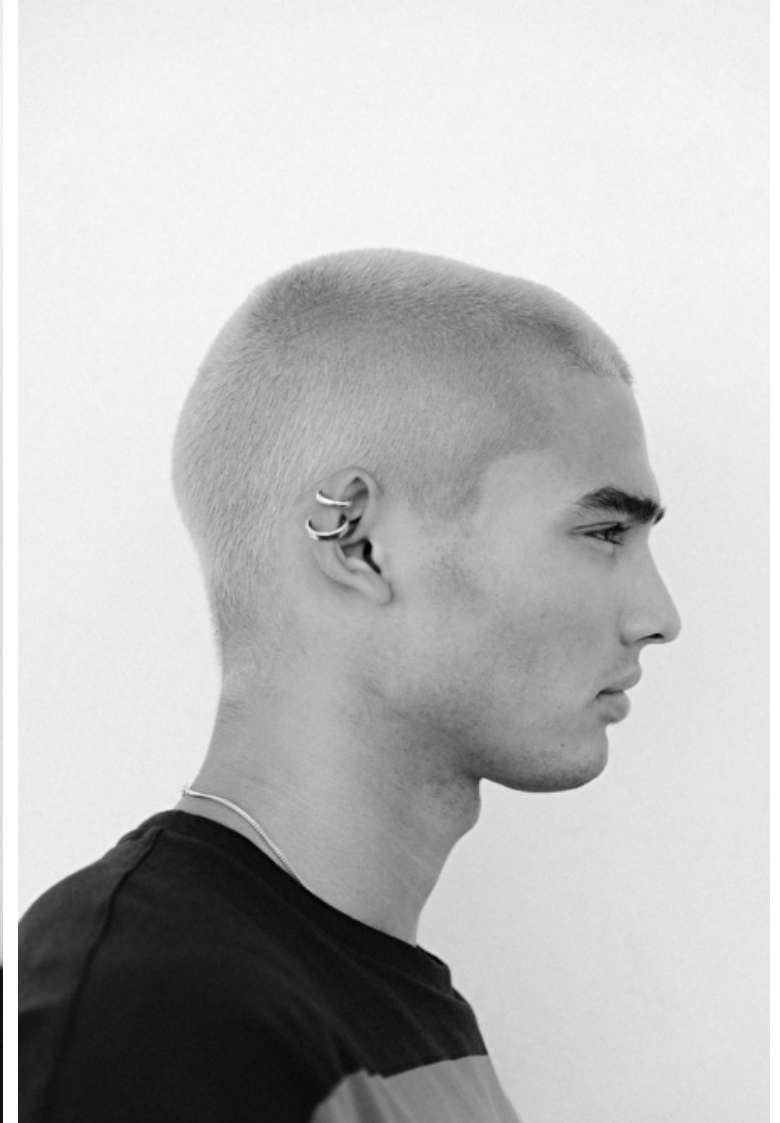

Modellink

Vasagatan 16, Goteborg, 41124, Goteborg, Sweden
Phone: 031-13 15 33 **Email:** info@modellink.se **Website:** http://modellink.se/

Sebastian Matarrese

Height 184cm / 6' 0.5"

Chest 94cm / 37"

Waist 76cm / 30"

Hips 92cm / 36"

Shoes EU/US/UK 43 / 10.5 / 9

Eyes Black

Hair Black