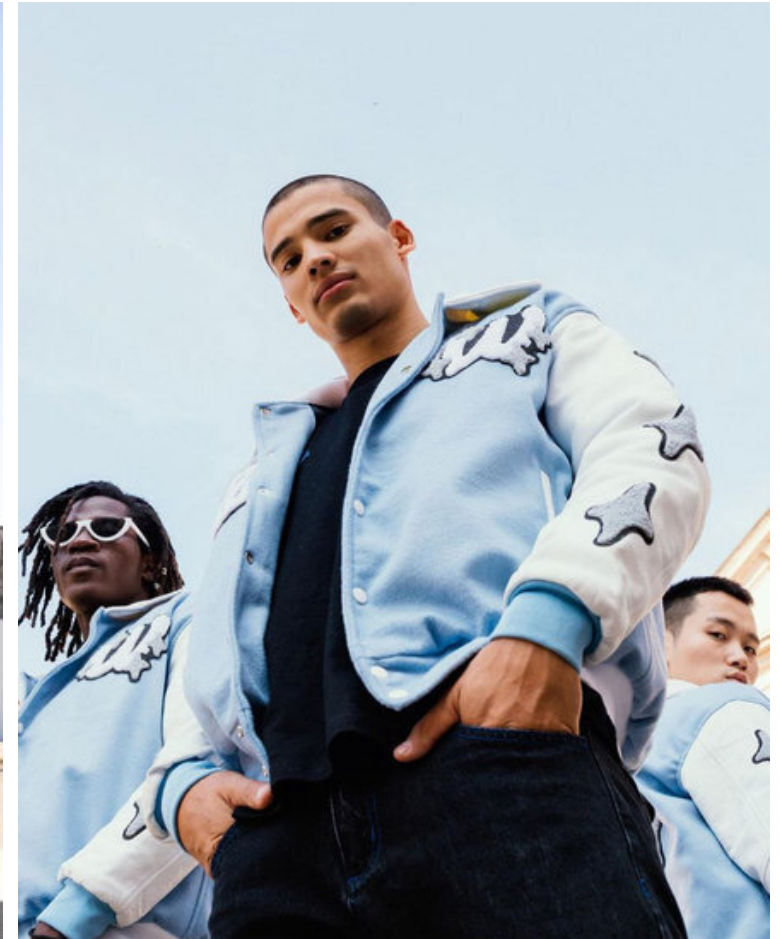

Sebastian Matarrese

Height 184cm / 6' 0.5"

Chest 94cm / 37"

Waist 76cm / 30"

Hips 92cm / 36"

Shoes EU/US/UK 43 / 10.5 / 9

Eyes Black

Hair Black