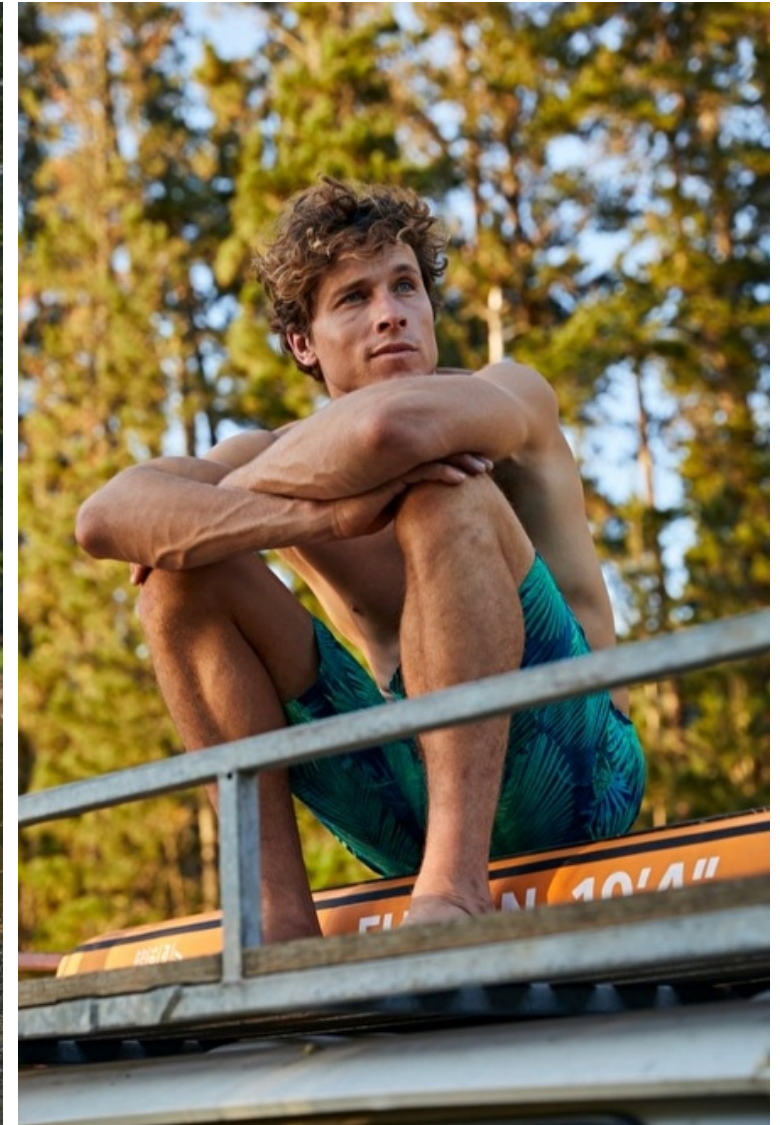

Sebastian Simons

Height 188cm / 6' 2.0"

Chest 103cm / 40.5"

Waist 79cm / 31"

Hips 100cm / 39.5"

Shoes EU/US/UK 46 / 12.5 / 11

Eyes Blue

Hair Light brown

Inseam 82cm / 32.5"

Sleeve 64cm / 25"

Suit size 50cm / 40"

Suit cut Regular