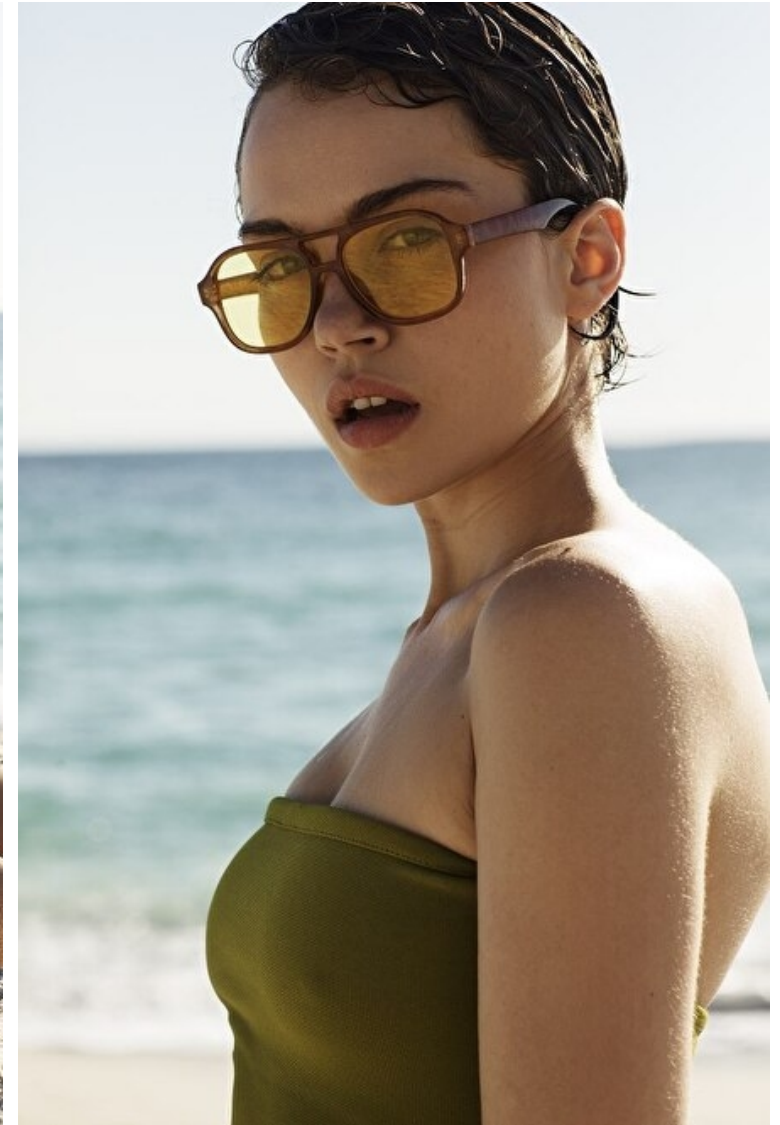

Shae Barnes

Height 173cm / 5' 8.0"

Bust 82cm / 32.5"

Waist 67cm / 26.5"

Hips 94cm / 37"

Shoes EU/US/UK 39 / 8 / 6

Eyes Green

Hair Blond