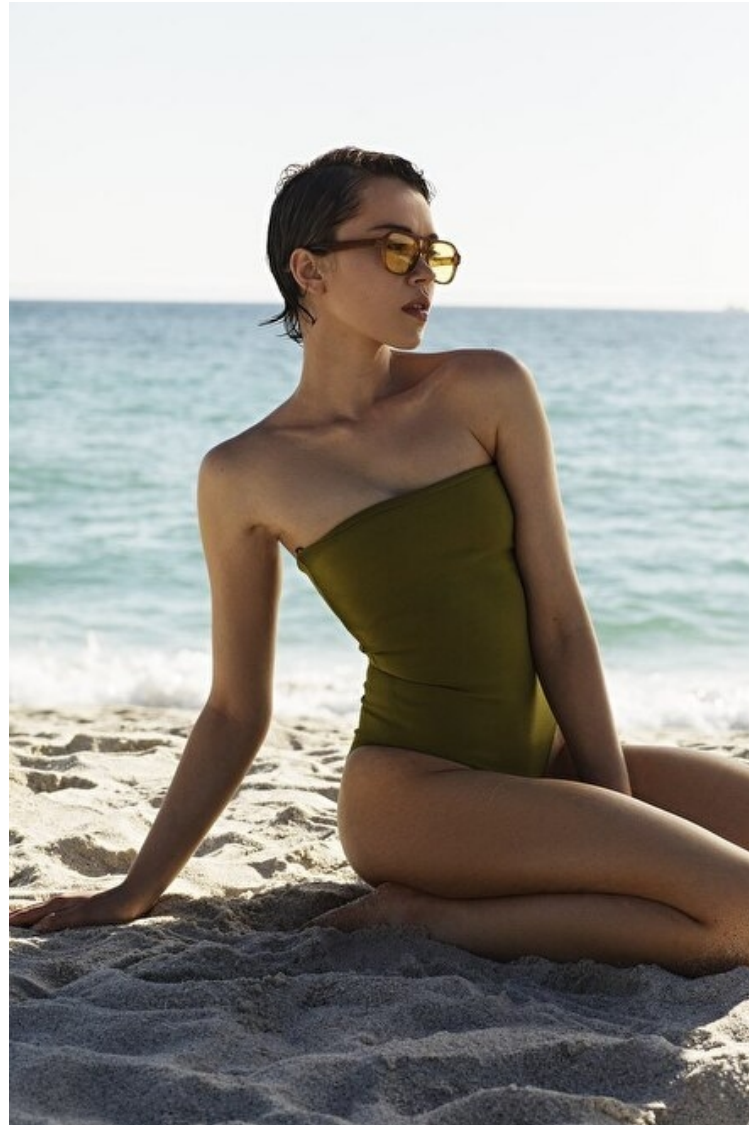

Shae Barnes

Height 173cm / 5' 8.0"

Bust 82cm / 32.5"

Waist 67cm / 26.5"

Hips 94cm / 37"

Shoes EU/US/UK 39 / 8 / 6

Eyes Green

Hair Blond