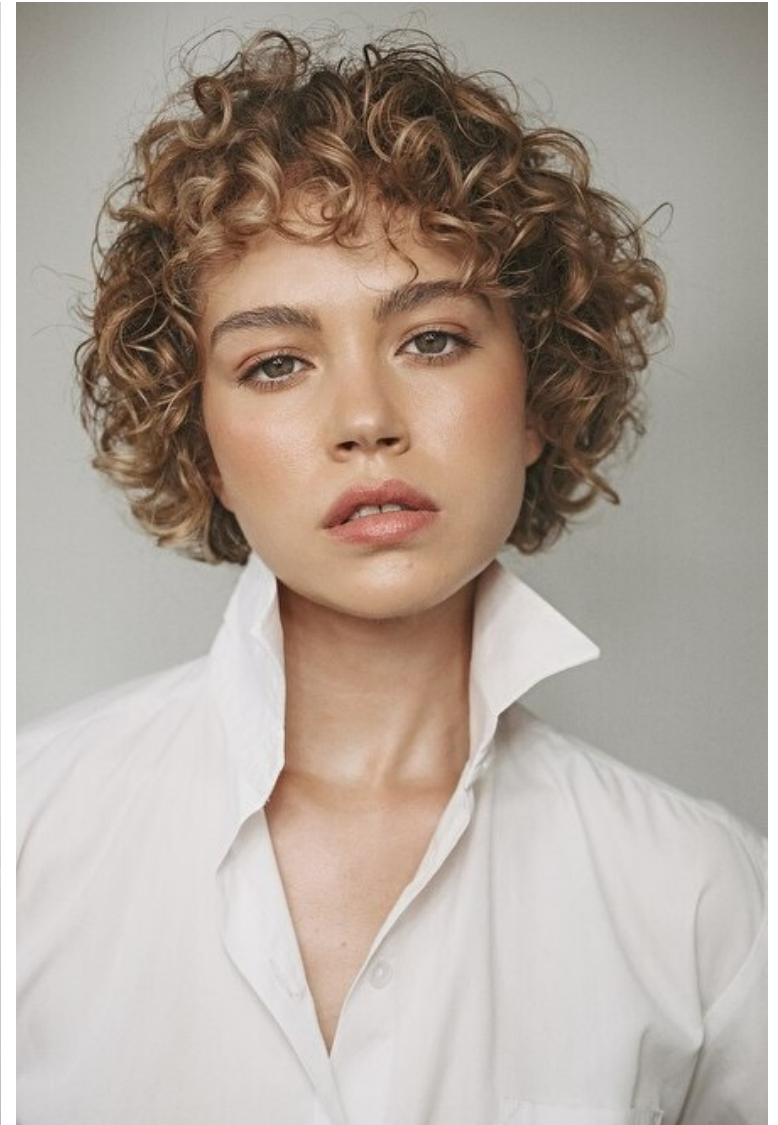

Shae Barnes

Height 173cm / 5' 8.0"

Bust 82cm / 32.5"

Waist 67cm / 26.5"

Hips 94cm / 37"

Shoes EU/US/UK 39 / 8 / 6

Eyes Green

Hair Blond