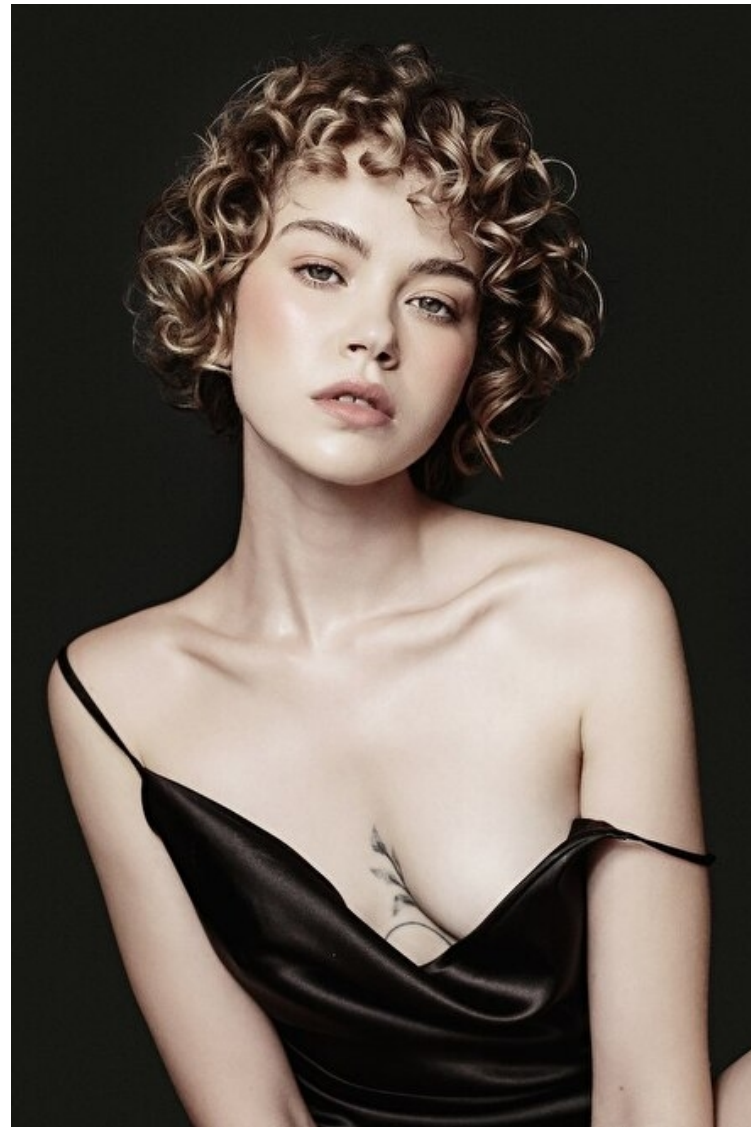

Shae Barnes

Height 173cm / 5' 8.0"

Bust 82cm / 32.5"

Waist 67cm / 26.5"

Hips 94cm / 37"

Shoes EU/US/UK 39 / 8 / 6

Eyes Green

Hair Blond