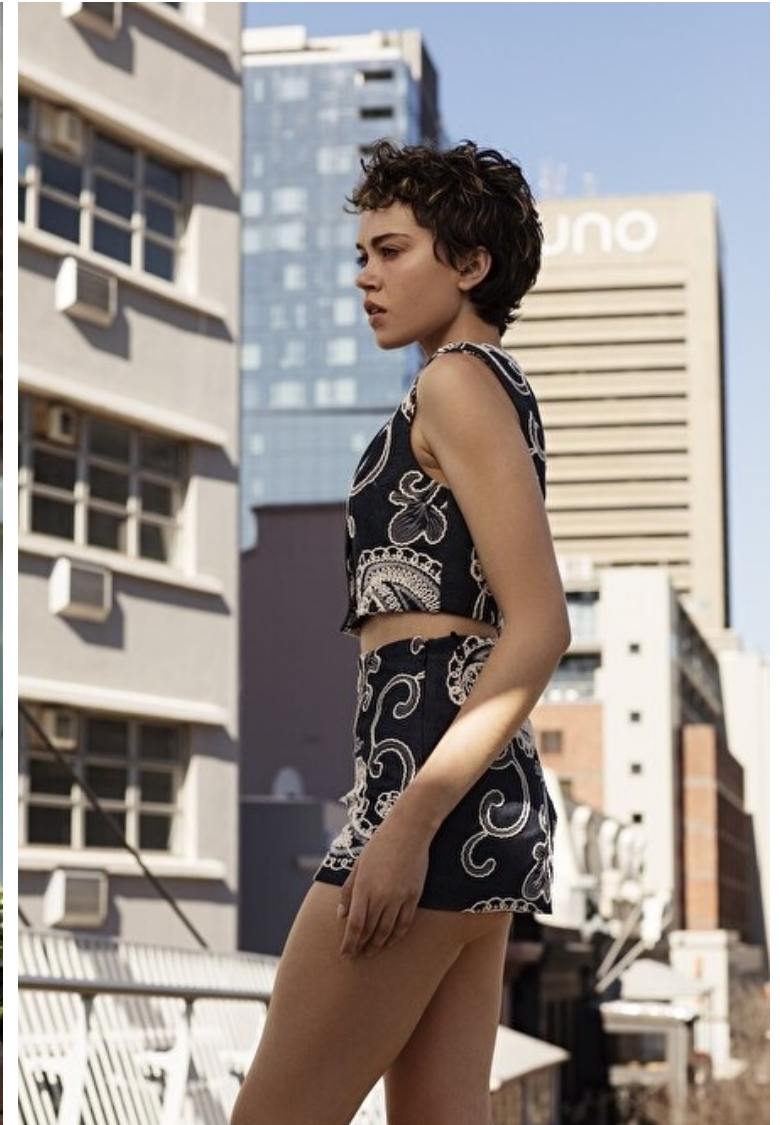

Shae Barnes

Height 173cm / 5' 8.0"

Bust 82cm / 32.5"

Waist 67cm / 26.5"

Hips 94cm / 37"

Shoes EU/US/UK 39 / 8 / 6

Eyes Green

Hair Blond