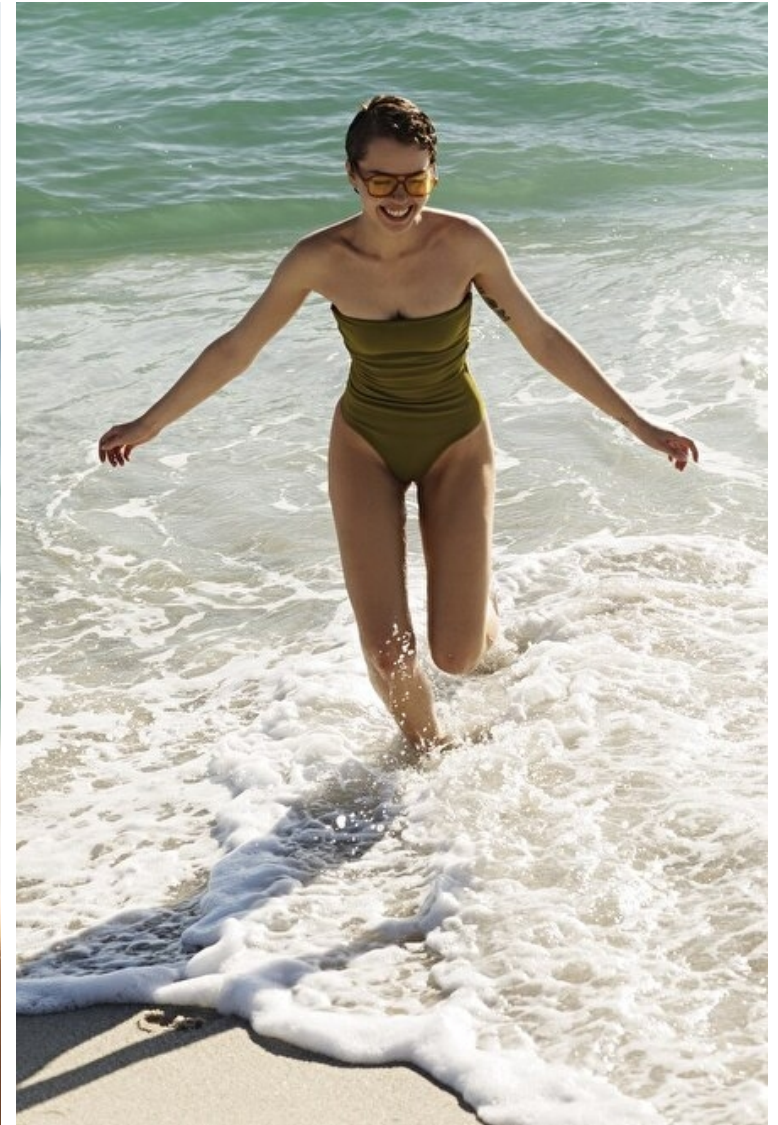

Shae Barnes

Height 173cm / 5' 8.0"

Bust 82cm / 32.5"

Waist 67cm / 26.5"

Hips 94cm / 37"

Shoes EU/US/UK 39 / 8 / 6

Eyes Green

Hair Blond