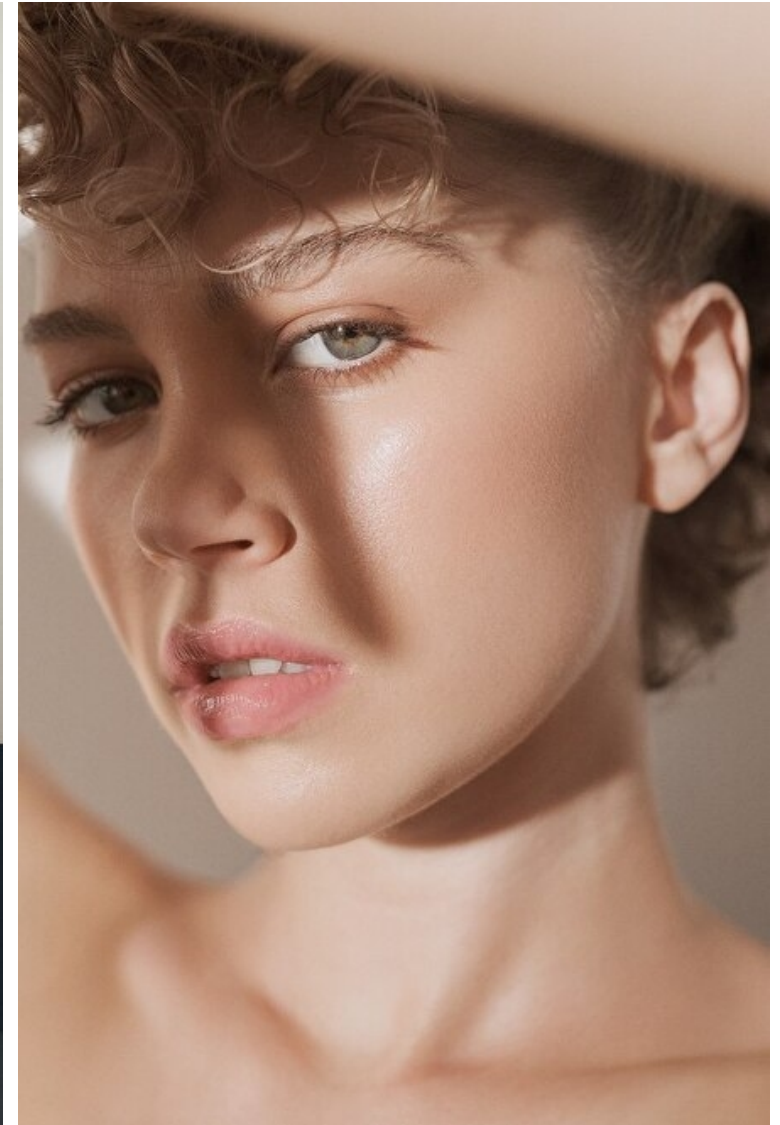

Shae Barnes

Height 173cm / 5' 8.0"

Bust 82cm / 32.5"

Waist 67cm / 26.5"

Hips 94cm / 37"

Shoes EU/US/UK 39 / 8 / 6

Eyes Green

Hair Blond