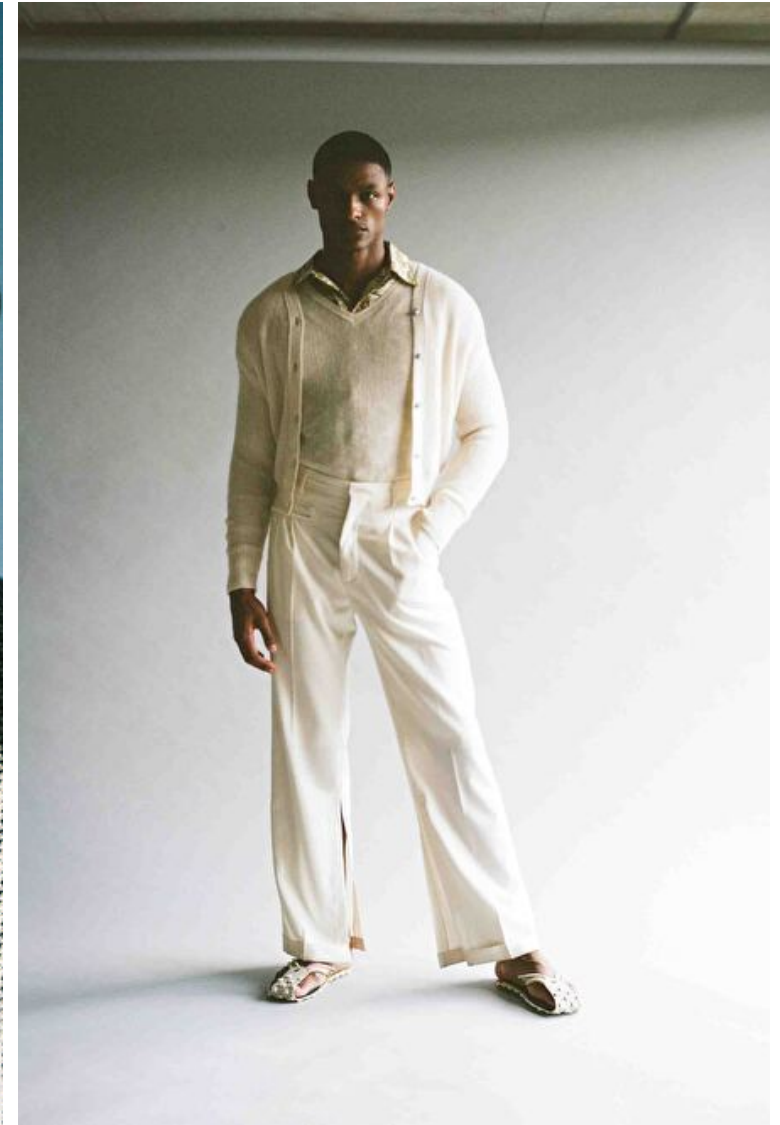

Modellink

Vasagatan 16, Goteborg, 41124, Goteborg, Sweden
Phone: 031-13 15 33 **Email:** info@modellink.se **Website:** <http://modellink.se/>

Shawn Golomingi

Height 190cm / 6' 3.0"

Chest 99cm / 39"

Waist 79cm / 31"

Hips 94cm / 37"

Shoes EU/US/UK 46 / 12.5 / 11

Eyes Brown

Hair Black

Suit size 50cm / 40"