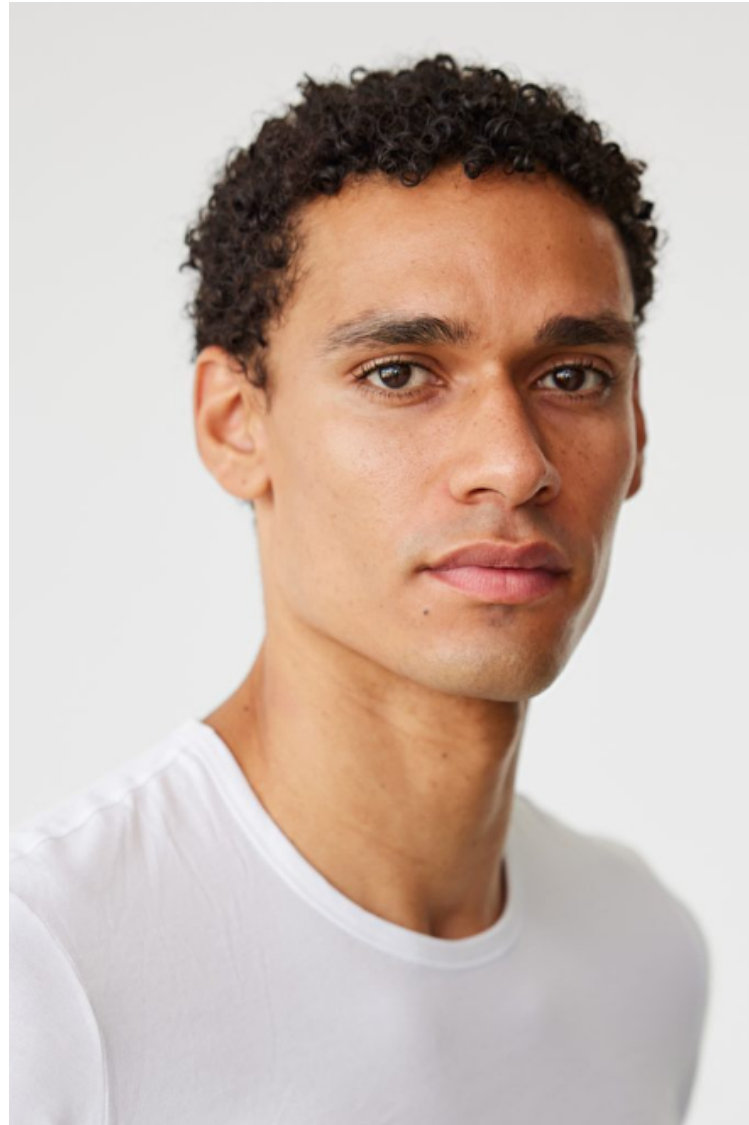

Simon Paul

Height 188cm / 6' 2.0"

Chest 102cm / 40"

Waist 79cm / 31"

Hips 100cm / 39.5"

Shoes EU/US/UK 45 / 12 / 10.5

Eyes Brown

Hair Dark brown