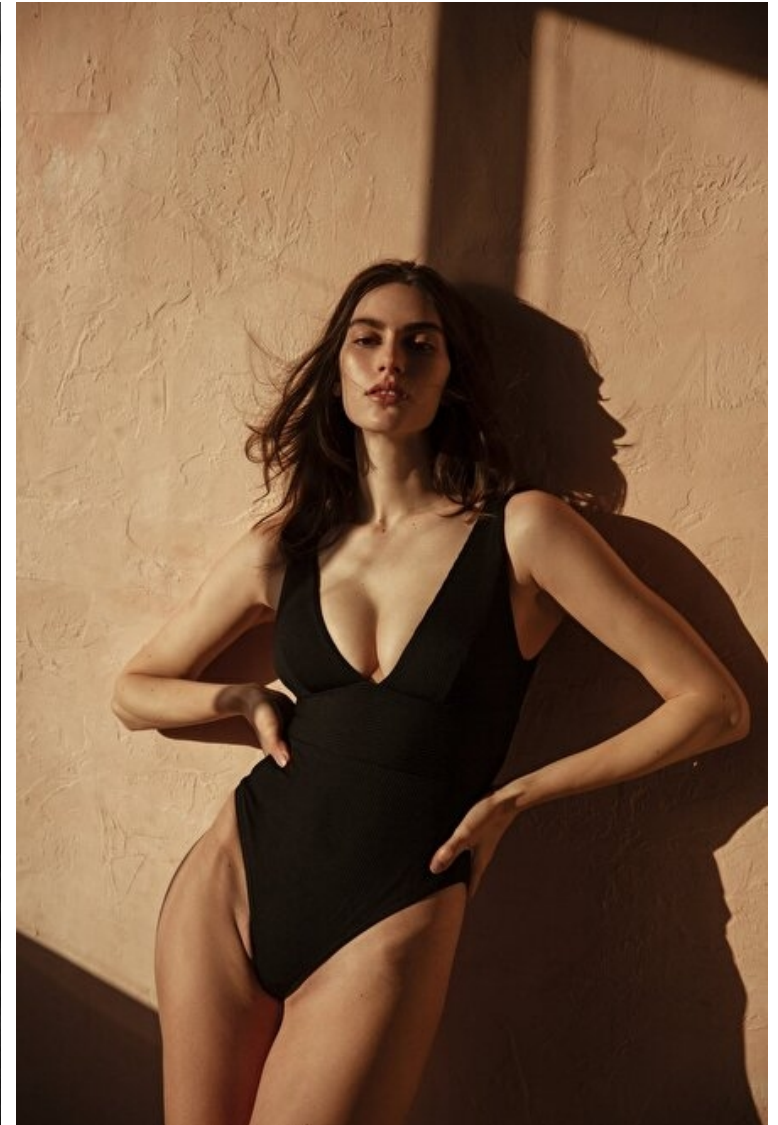

Height 179cm / 5' 10.5"

Bust 85cm / 33.5"

Waist 64cm / 25"

Hips 94cm / 37"

Shoes EU/US/UK 40 / 9 / 7

Eyes Brown

Hair Brown

Cup C/D