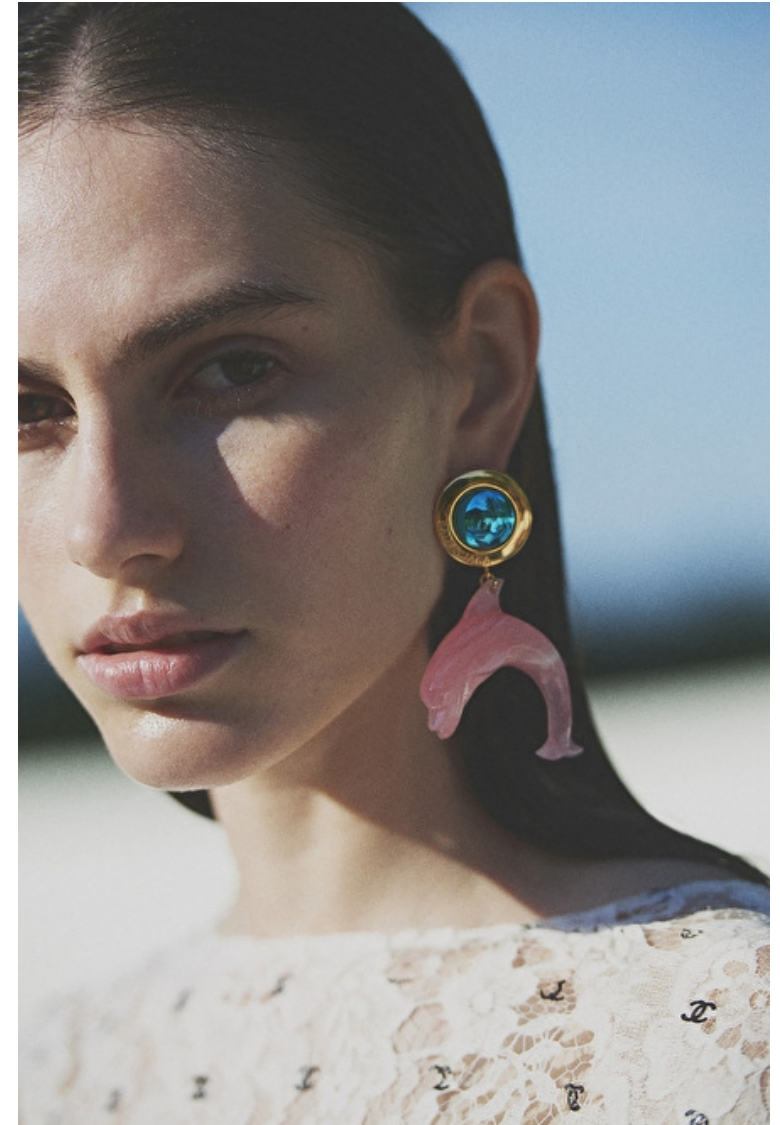

Simona Callegari

Height 179cm / 5' 10.5"

Bust 85cm / 33.5"

Waist 64cm / 25"

Hips 94cm / 37"

Shoes EU/US/UK 40 / 9 / 7

Eyes Brown

Hair Brown

Cup C/D