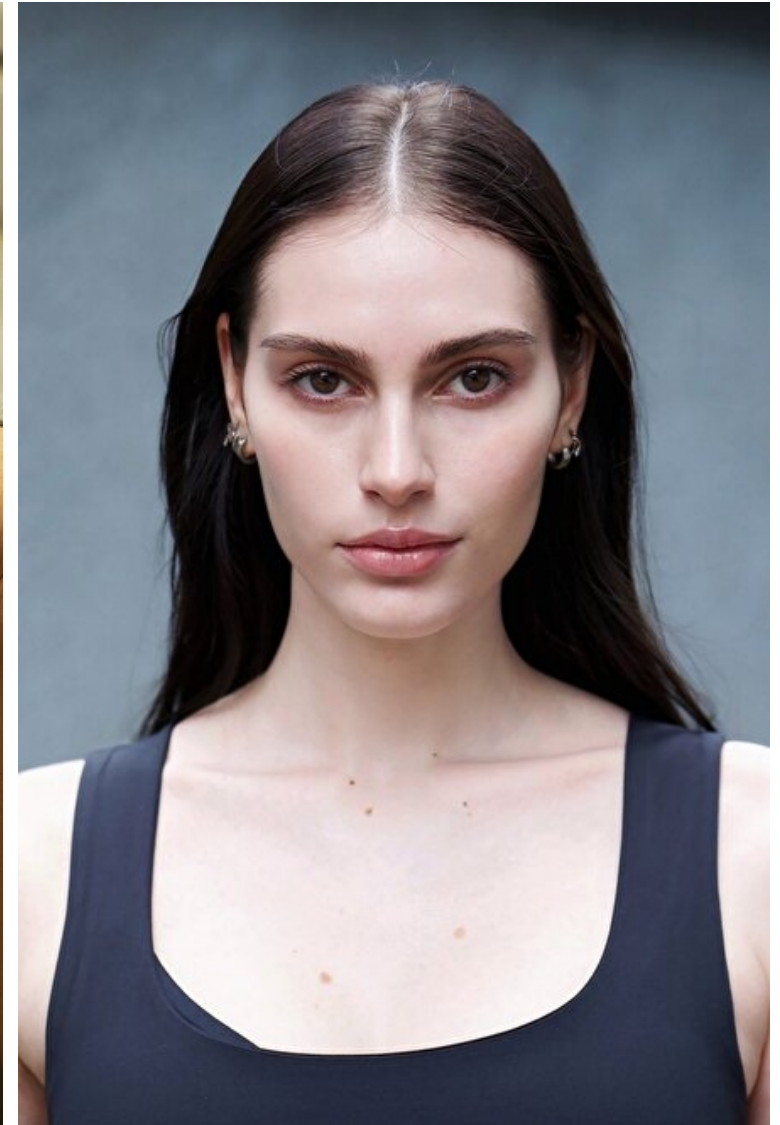

Simona Callegari

Height 179cm / 5' 10.5"

Bust 85cm / 33.5"

Waist 64cm / 25"

Hips 94cm / 37"

Shoes EU/US/UK 40 / 9 / 7

Eyes Brown

Hair Brown

Cup C/D