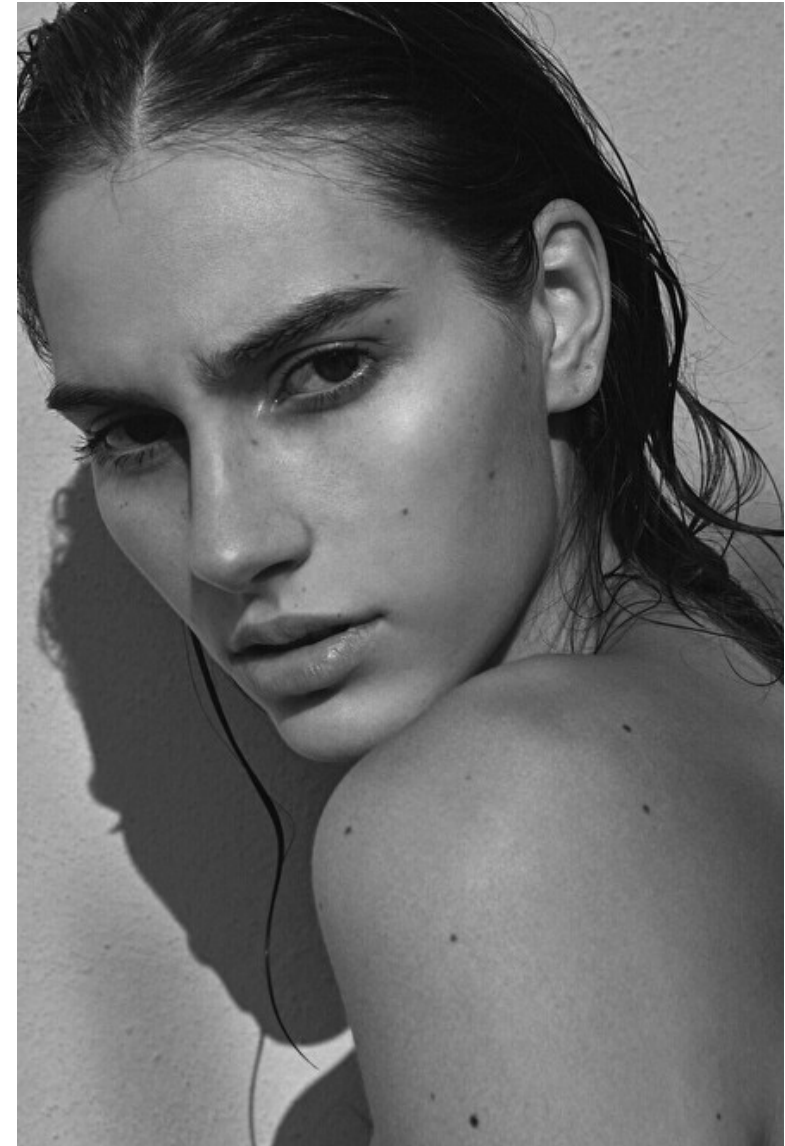

Simona Callegari

Height 179cm / 5' 10.5"

Bust 85cm / 33.5"

Waist 64cm / 25"

Hips 94cm / 37"

Shoes EU/US/UK 40 / 9 / 7

Eyes Brown

Hair Brown

Cup C/D