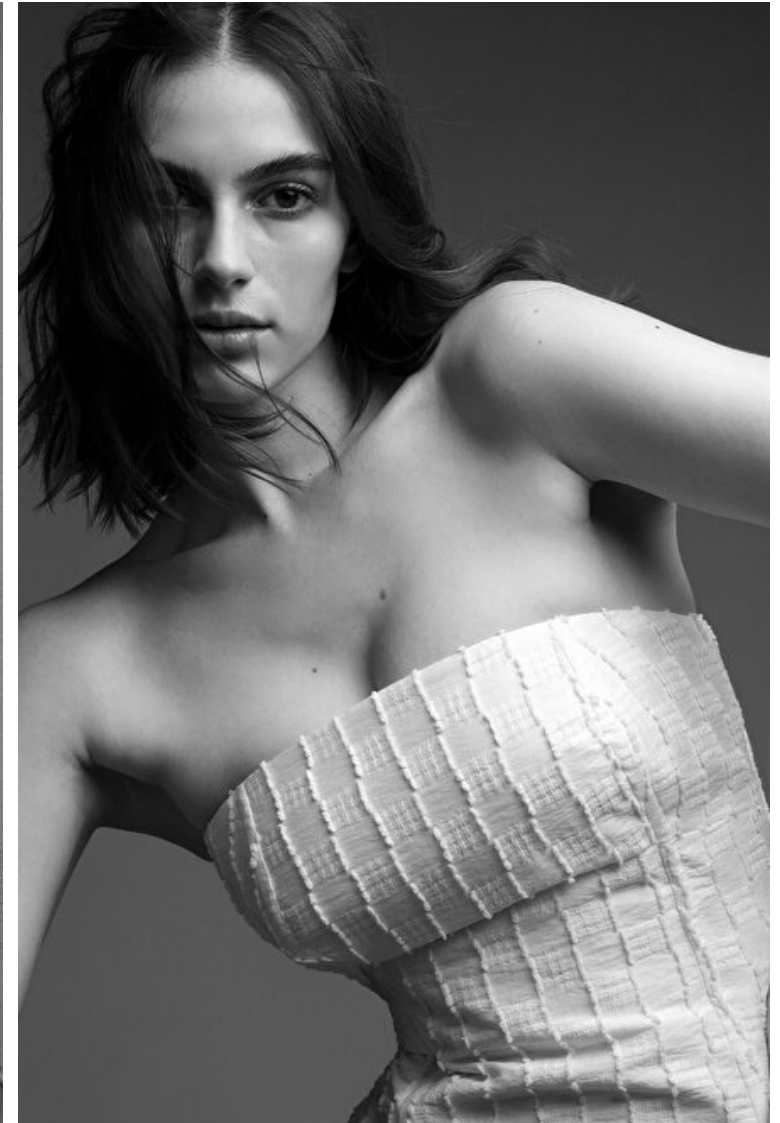

Simona Callegari

Height 179cm / 5' 10.5"

Bust 85cm / 33.5"

Waist 64cm / 25"

Hips 94cm / 37"

Shoes EU/US/UK 40 / 9 / 7

Eyes Brown

Hair Brown

Cup C/D