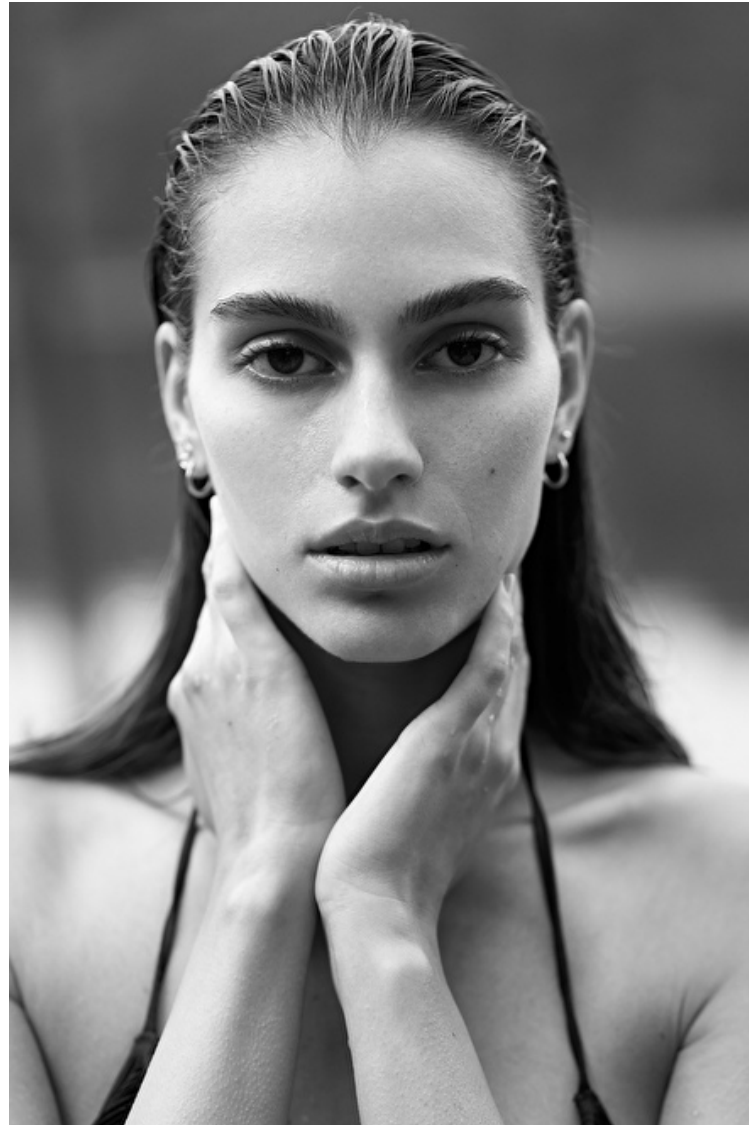

Simona Callegari

Height 179cm / 5' 10.5"

Bust 85cm / 33.5"

Waist 64cm / 25"

Hips 94cm / 37"

Shoes EU/US/UK 40 / 9 / 7

Eyes Brown

Hair Brown

Cup C/D