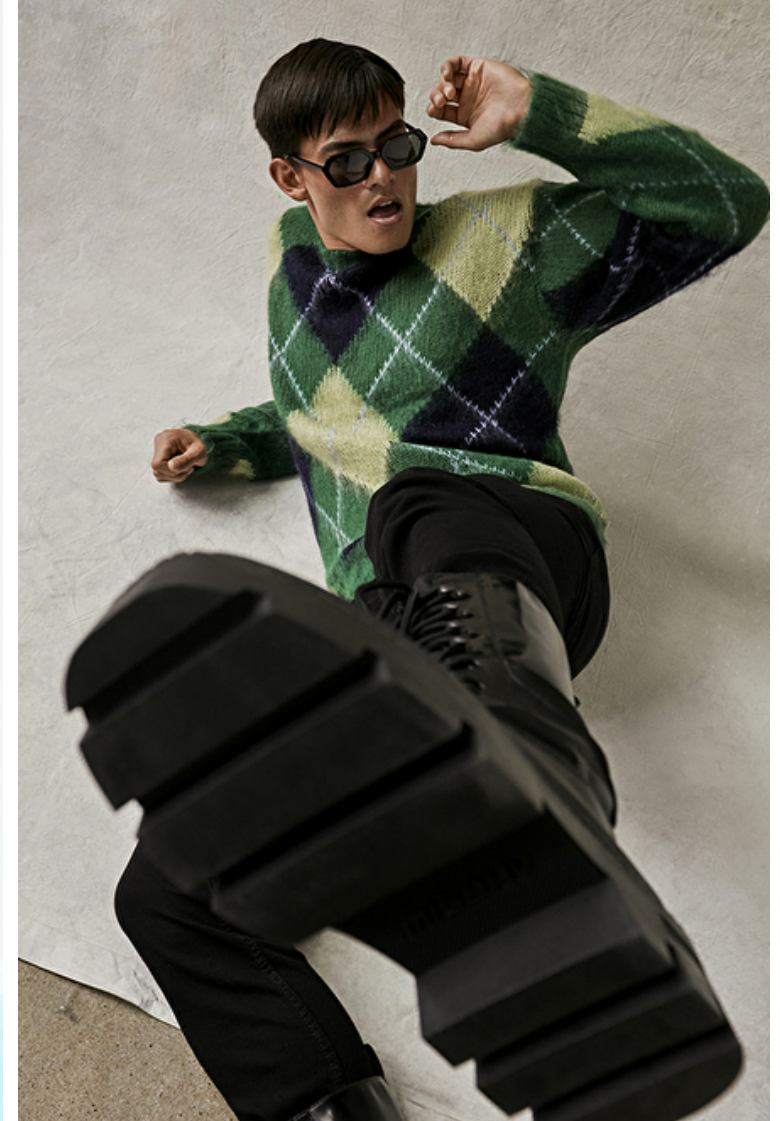

Chest 103cm / 40.5"

Waist 81cm / 32"

Hips 95cm / 37.5"

Shoes EU/US/UK 44 / 11 / 9.5

Eyes Brown

Hair Black

Modellink

Vasagatan 16, Goteborg, 41124, Goteborg, Sweden
Phone: 031-13 15 33 Email: info@modellink.se Website: <http://modellink.se/>