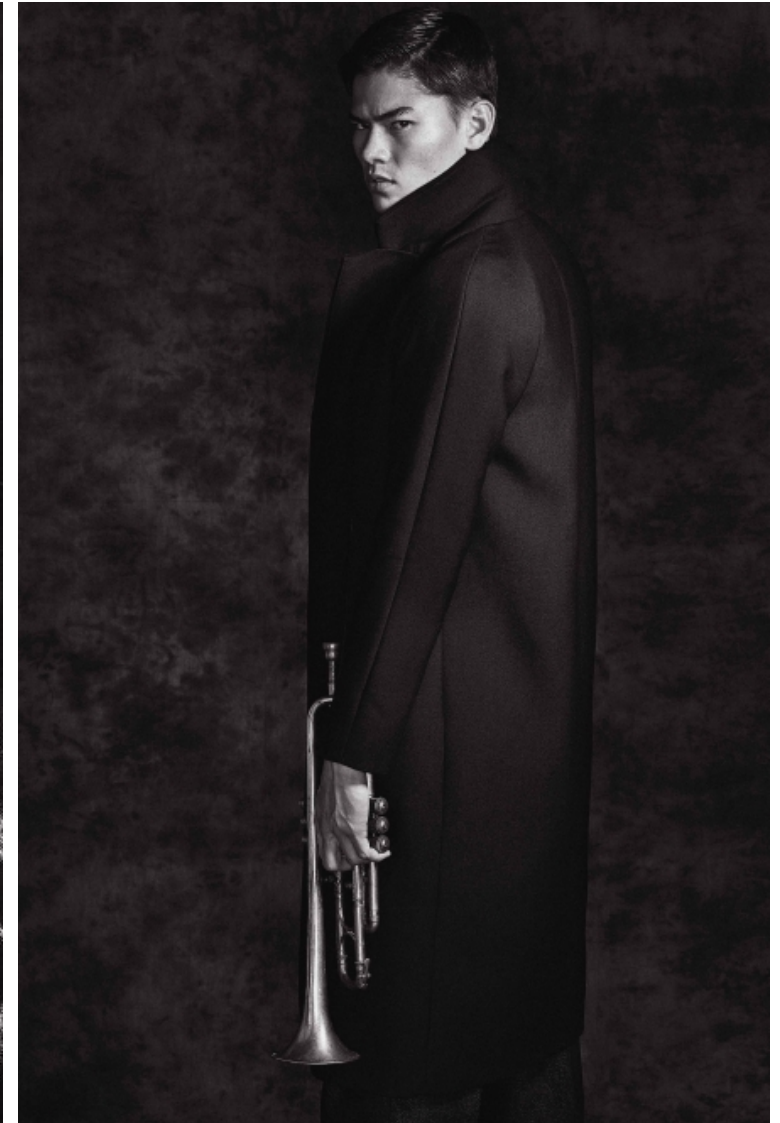

Modellink

Vasagatan 16, Goteborg, 41124, Goteborg, Sweden
Phone: 031-13 15 33 **Email:** info@modellink.se **Website:** <http://modellink.se/>

Simonas Pham

Height 188cm / 6' 2.0"

Size EU/US 48 / 18

Chest 103cm / 40.5"

Waist 81cm / 32"

Hips 95cm / 37.5"

Shoes EU/US/UK 44 / 11 / 9.5

Eyes Brown

Hair Black