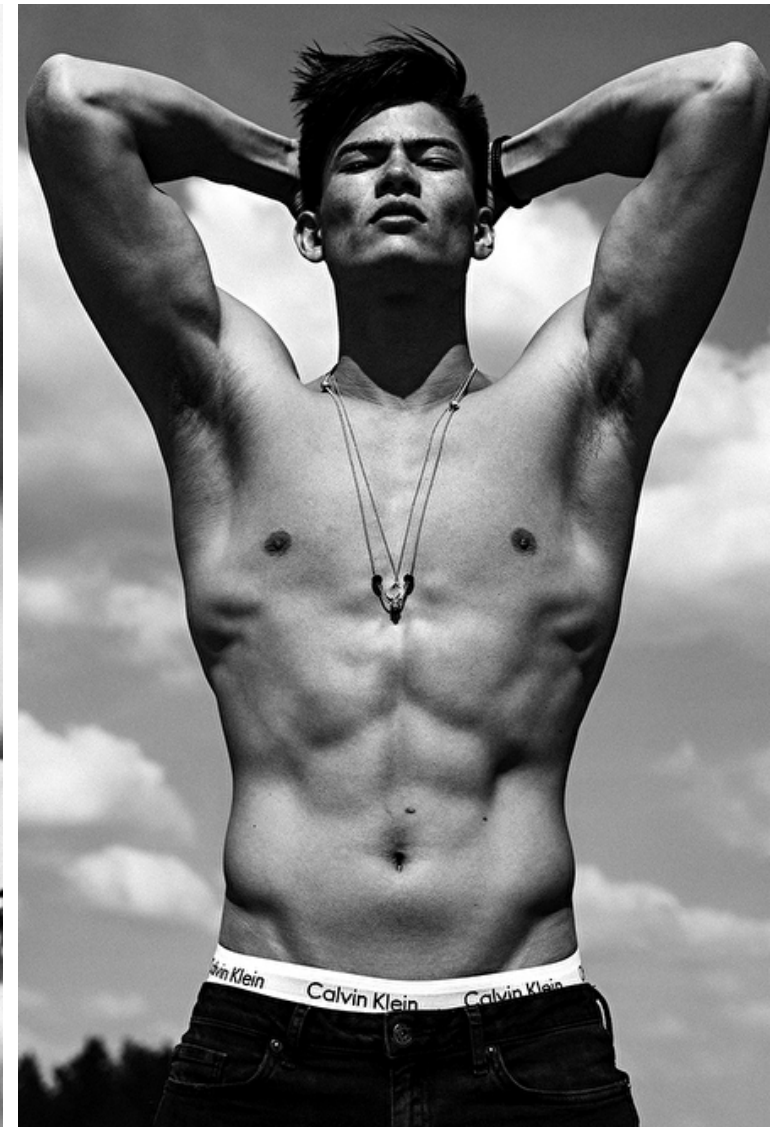

Simonas Pham

Height 188cm / 6' 2.0"

Size EU/US 48 / 18

Chest 103cm / 40.5"

Waist 81cm / 32"

Hips 95cm / 37.5"

Shoes EU/US/UK 44 / 11 / 9.5

Eyes Brown

Hair Black