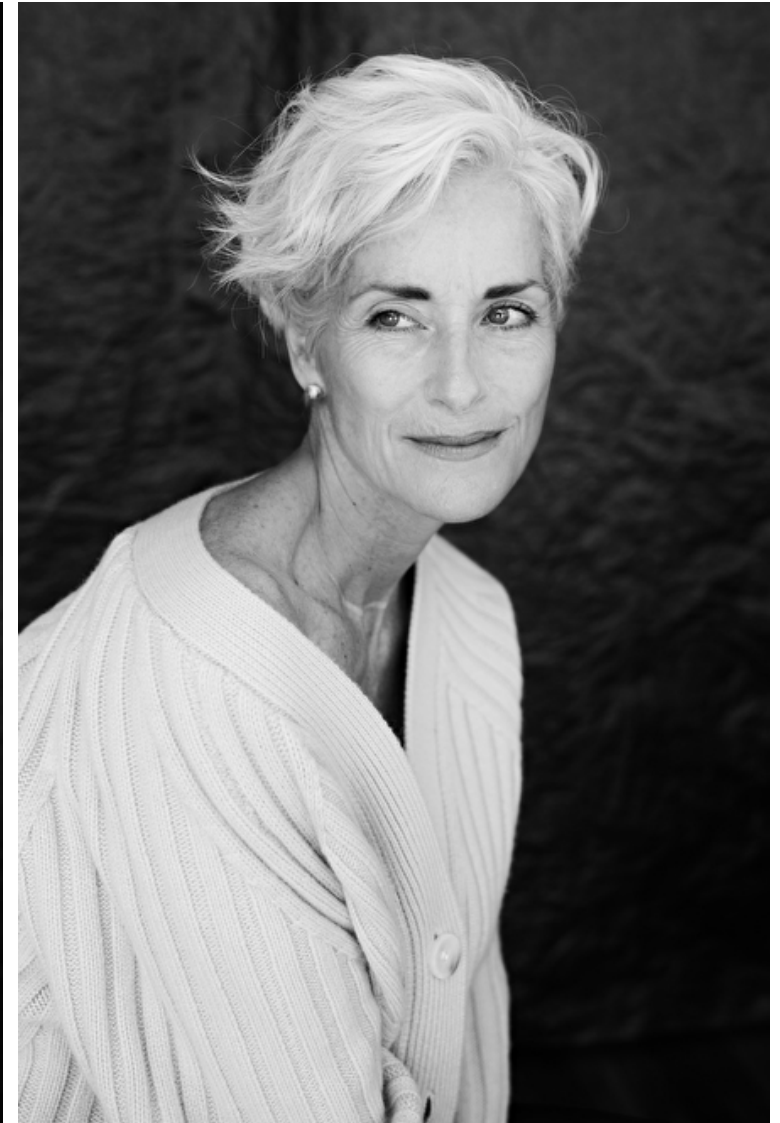

Simone Jacob

Height 176cm / 5' 9.5"

Bust 90cm / 35.5"

Waist 63cm / 25"

Hips 92cm / 36"

Shoes EU/US/UK 40 / 9 / 7

Eyes Blue

Hair Grey

Cup B