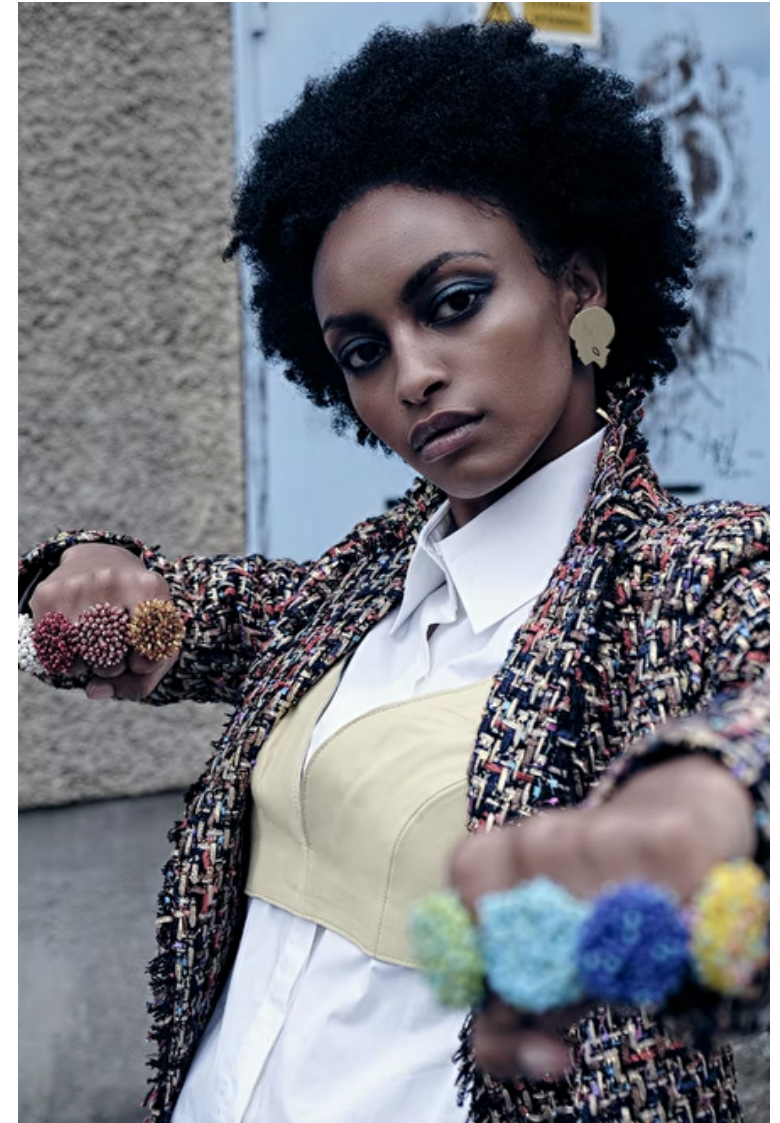

Sion Wikström

Height 165cm / 5' 5.0"

Bust 81cm / 32"

Waist 61cm / 24"

Hips 90cm / 35.5"

Shoes EU/US/UK 38 / 7.5 / 5

Eyes Dark brown

Hair Black

Cup C