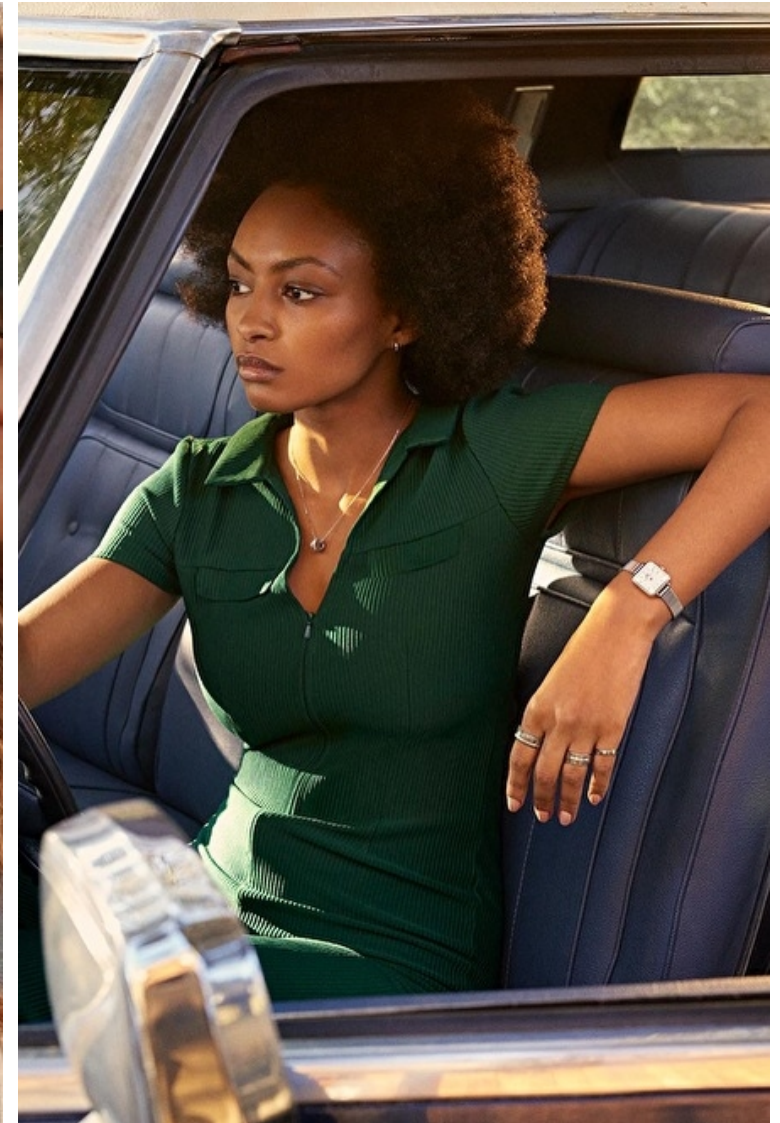

Waist 61cm / 24"

Hips 90cm / 35.5"

Shoes EU/US/UK 38 / 7.5 / 5

Eyes Dark brown

Hair Black

Cup C

Sion Wikström

Height 165cm / 5' 5.0"