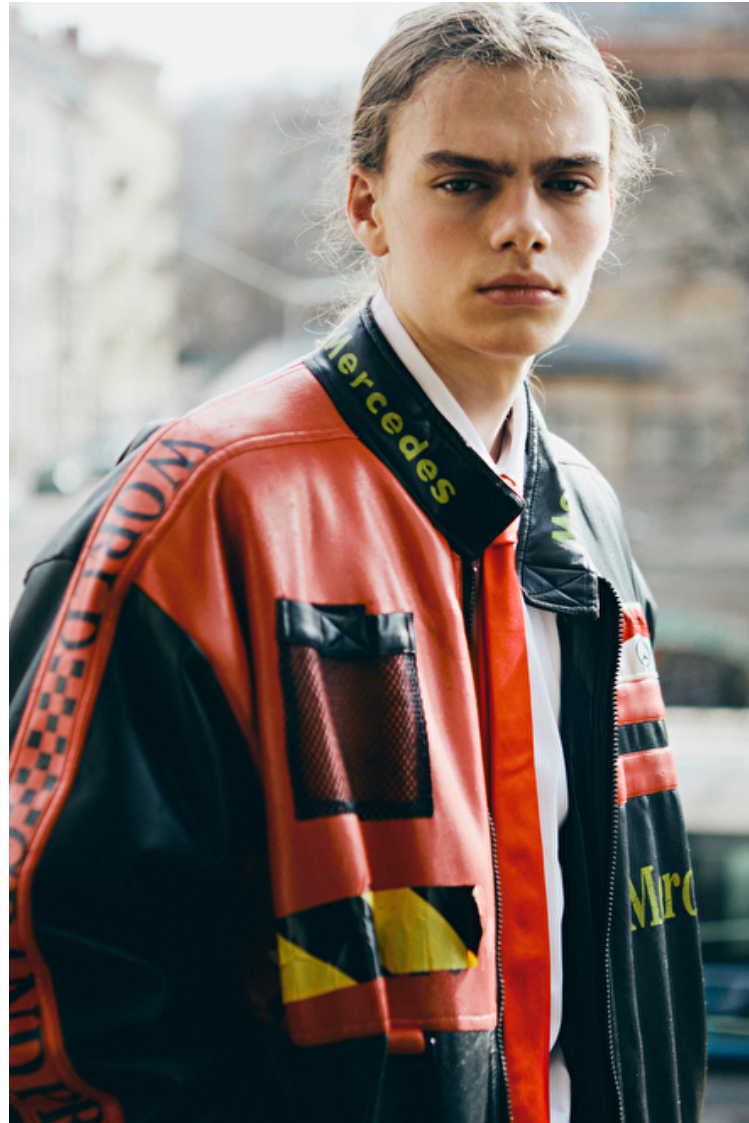

Waist 69cm / 27"

Hips 92cm / 36"

Shoes EU/US/UK 44 / 11 / 9.5

Eyes Brown

Hair Brown

Location Gothenburg

Modellink

Vasagatan 16, Goteborg, 41124, Goteborg, Sweden
Phone: 031-13 15 33 **Email:** info@modellink.se **Website:** http://modellink.se/