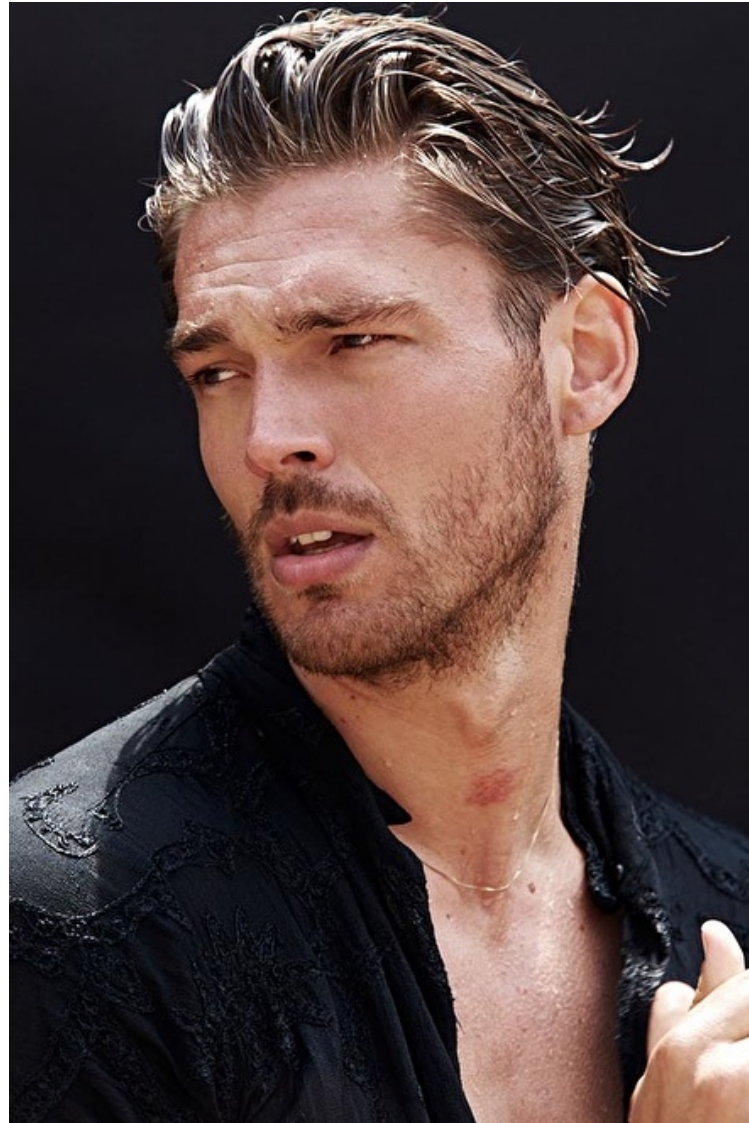

Sjak van Hoof

Height 194cm / 6' 4.5"

Chest 108cm / 42.5"

Waist 88cm / 34.5"

Hips 104cm / 41"

Shoes EU/US/UK 44 / 11 / 9.5

Eyes Brown

Hair Dark blond

Suit size 52cm / 42"