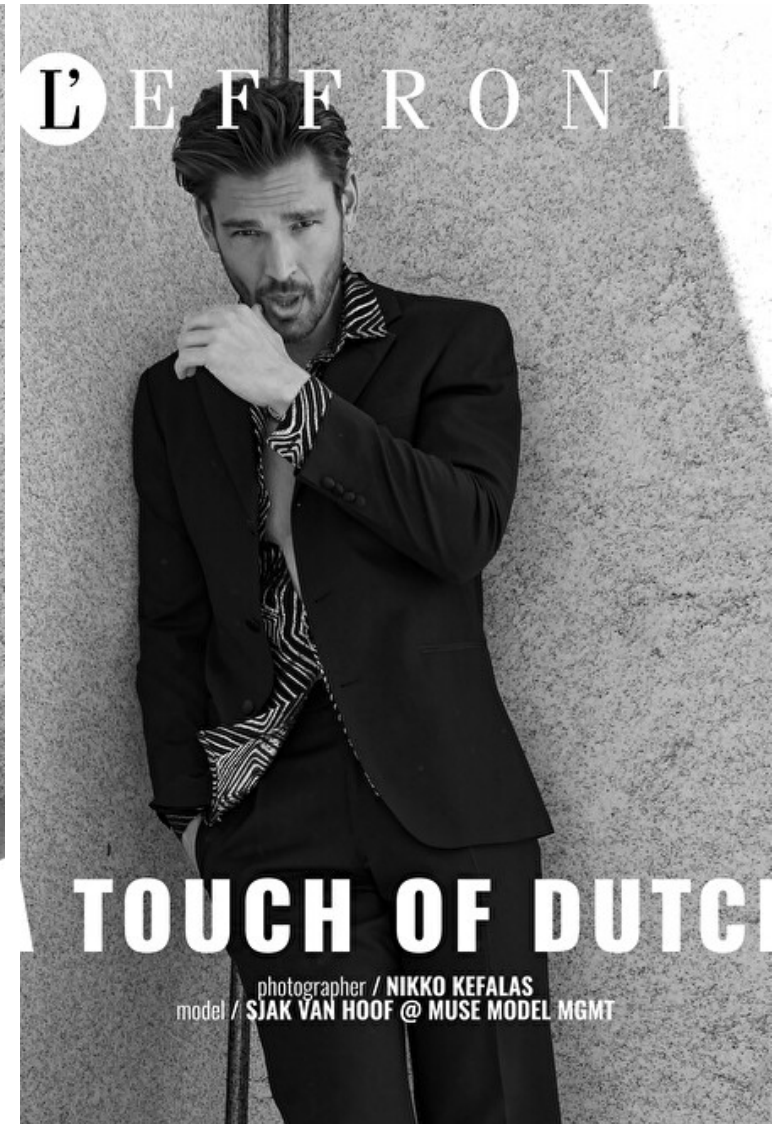

Sjak van Hoof

Height 194cm / 6' 4.5"

Chest 108cm / 42.5"

Waist 88cm / 34.5"

Hips 104cm / 41"

Shoes EU/US/UK 44 / 11 / 9.5

Eyes Brown

Hair Dark blond

Suit size 52cm / 42"