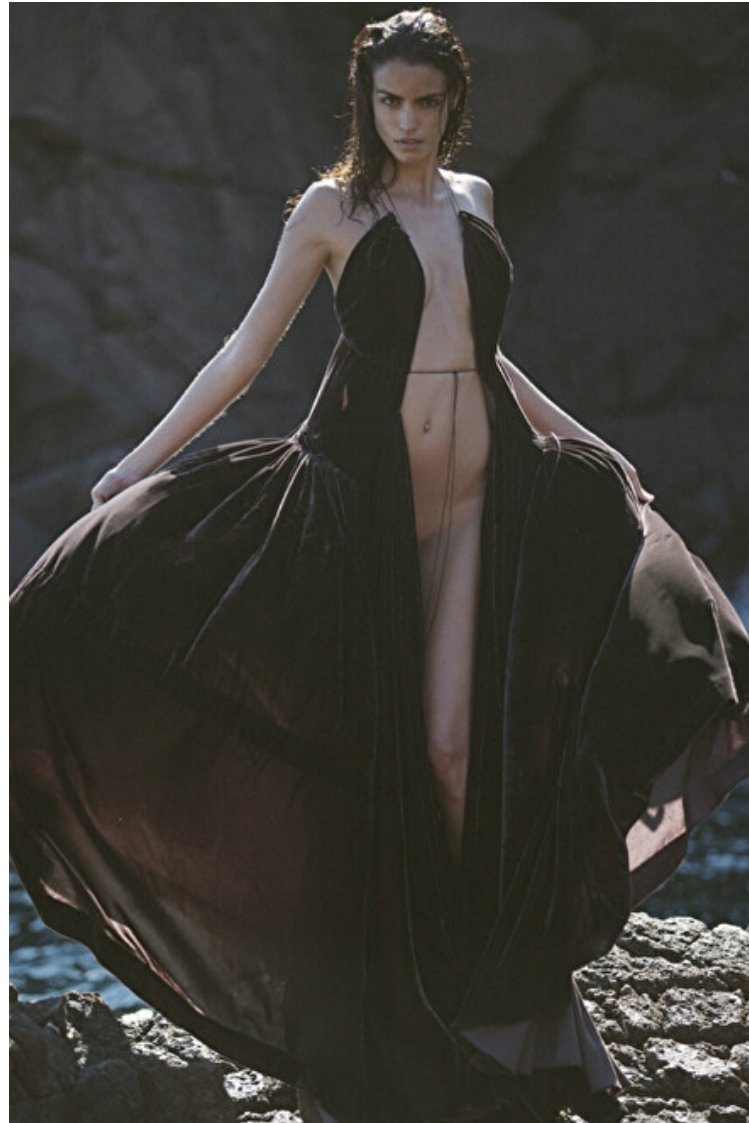

SOFIA RESING

Height 180cm / 5' 11.0"

Bust 84cm / 33"

Waist 63cm / 25"

Hips 93cm / 36.5"

Shoes EU/US/UK 39 / 8 / 6

Hair Brown

Eyes Brown

Cup B