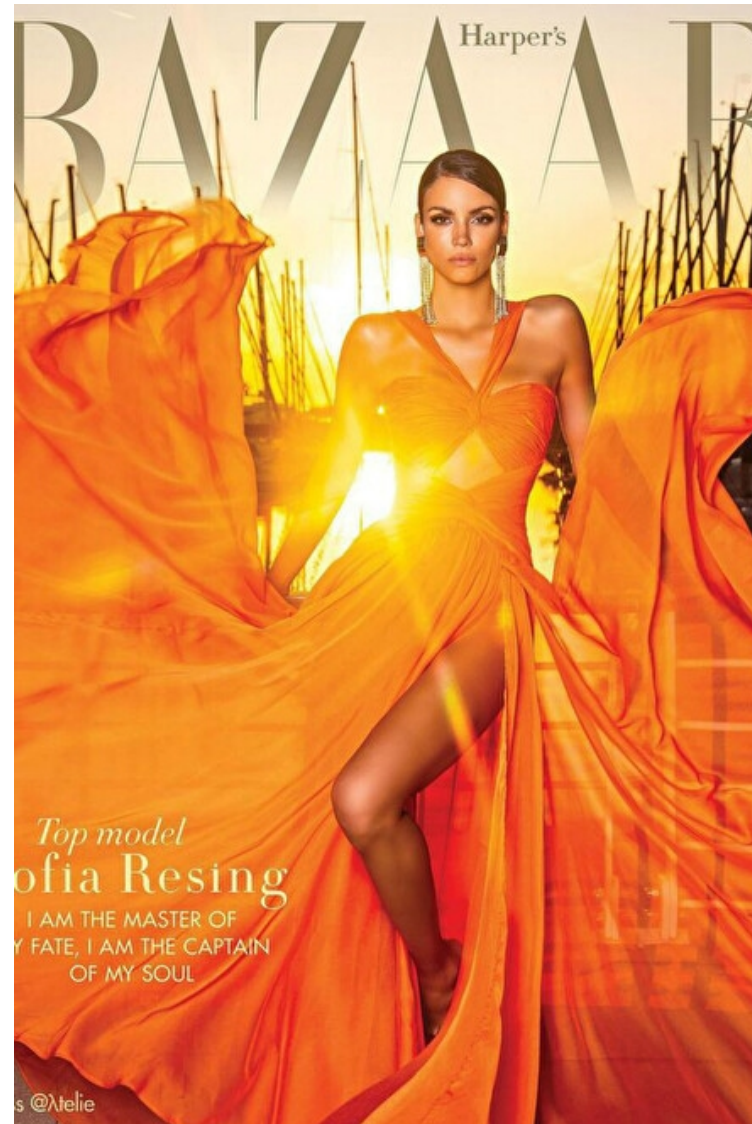

SOFIA RESING

Height 180cm / 5' 11.0"

Bust 84cm / 33"

Waist 63cm / 25"

Hips 93cm / 36.5"

Shoes EU/US/UK 39 / 8 / 6

Hair Brown

Eyes Brown

Cup B