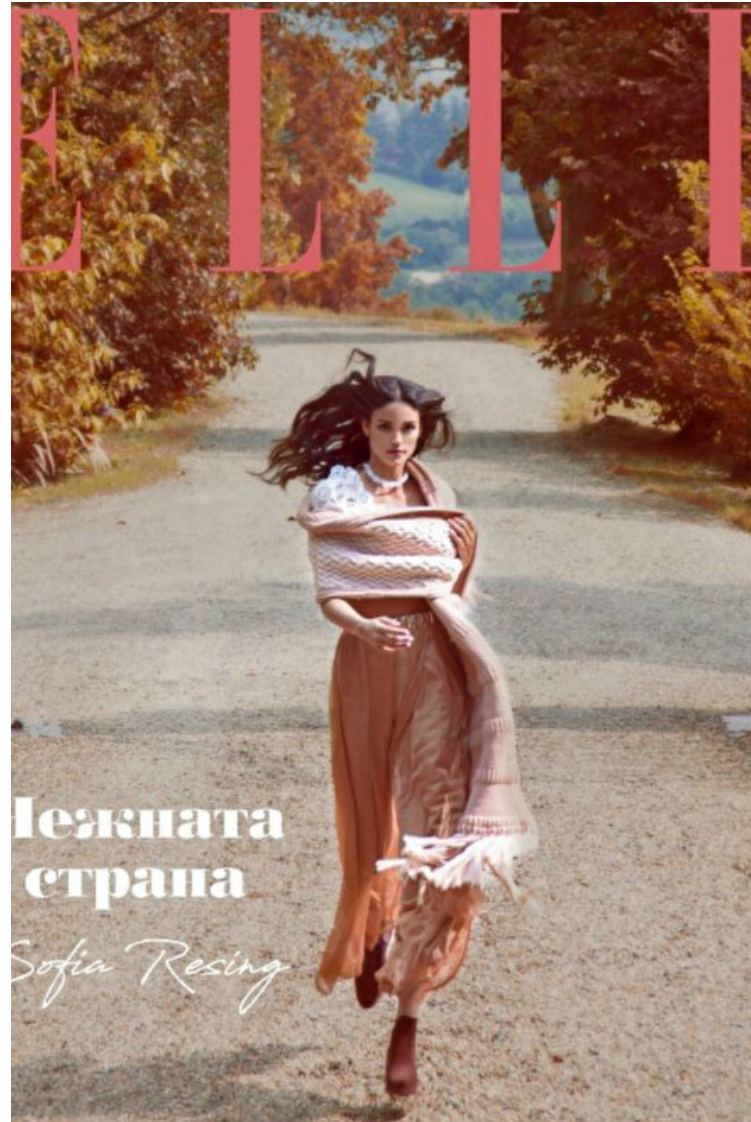

Modellink

Vasagatan 16, Goteborg, 41124, Goteborg, Sweden
Phone: 031-13 15 33 Email: info@modellink.se Website: <http://modellink.se/>

SOFIA RESING

Height 180cm / 5' 11.0"

Bust 84cm / 33"

Waist 63cm / 25"

Hips 93cm / 36.5"

Shoes EU/US/UK 39 / 8 / 6

Hair Brown

Eyes Brown

Cup B