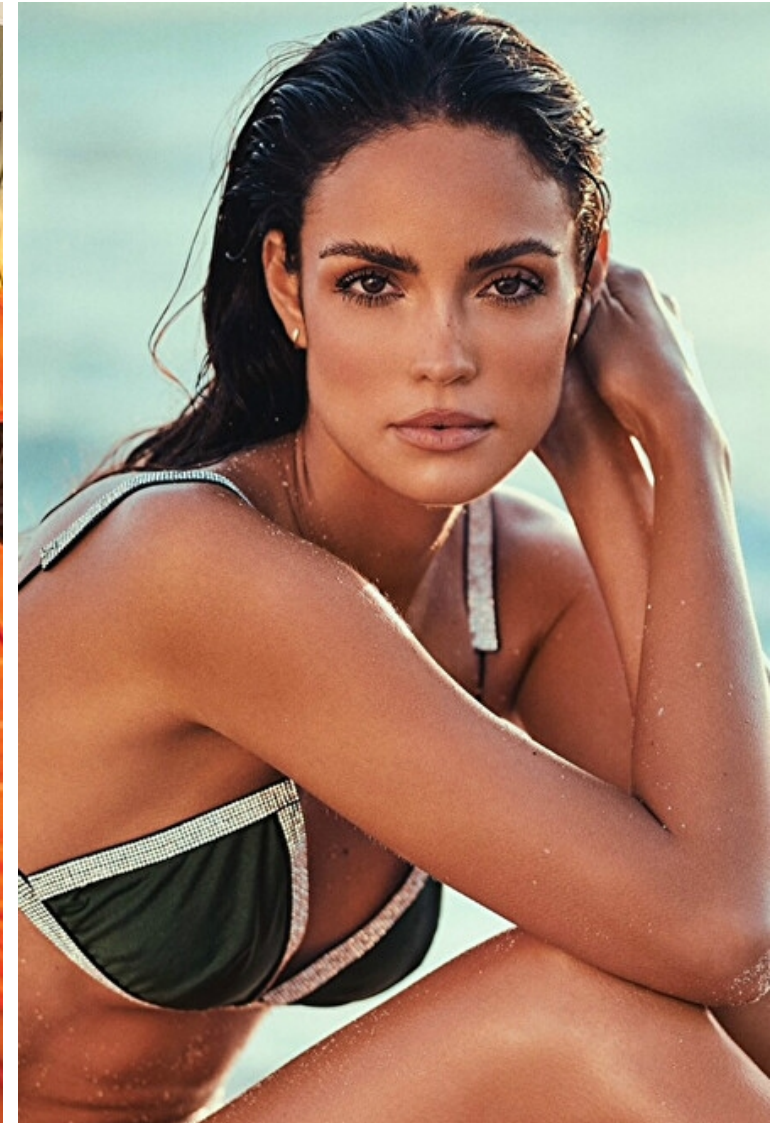

SOFIA RESING

Height 180cm / 5' 11.0"

Bust 84cm / 33"

Waist 63cm / 25"

Hips 93cm / 36.5"

Shoes EU/US/UK 39 / 8 / 6

Hair Brown

Eyes Brown

Cup B