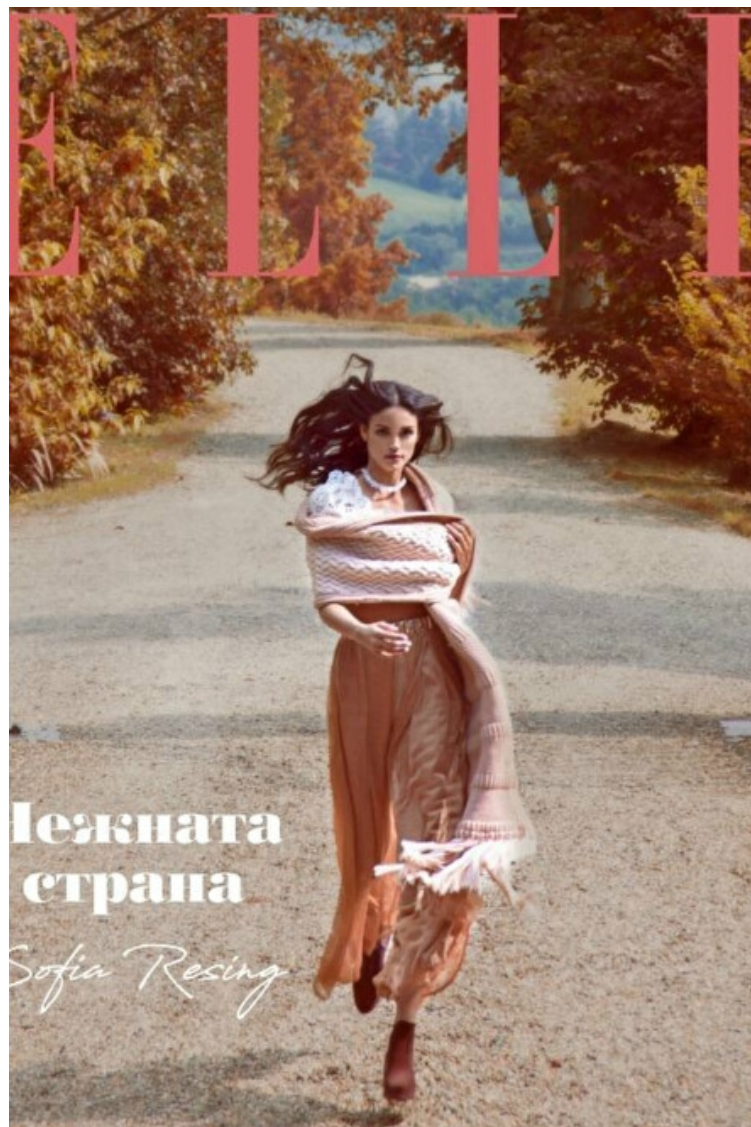

SOFIA RESING

Height 180cm / 5' 11.0"

Bust 84cm / 33"

Waist 63cm / 25"

Hips 93cm / 36.5"

Shoes EU/US/UK 39 / 8 / 6

Hair Brown

Eyes Brown

Cup B