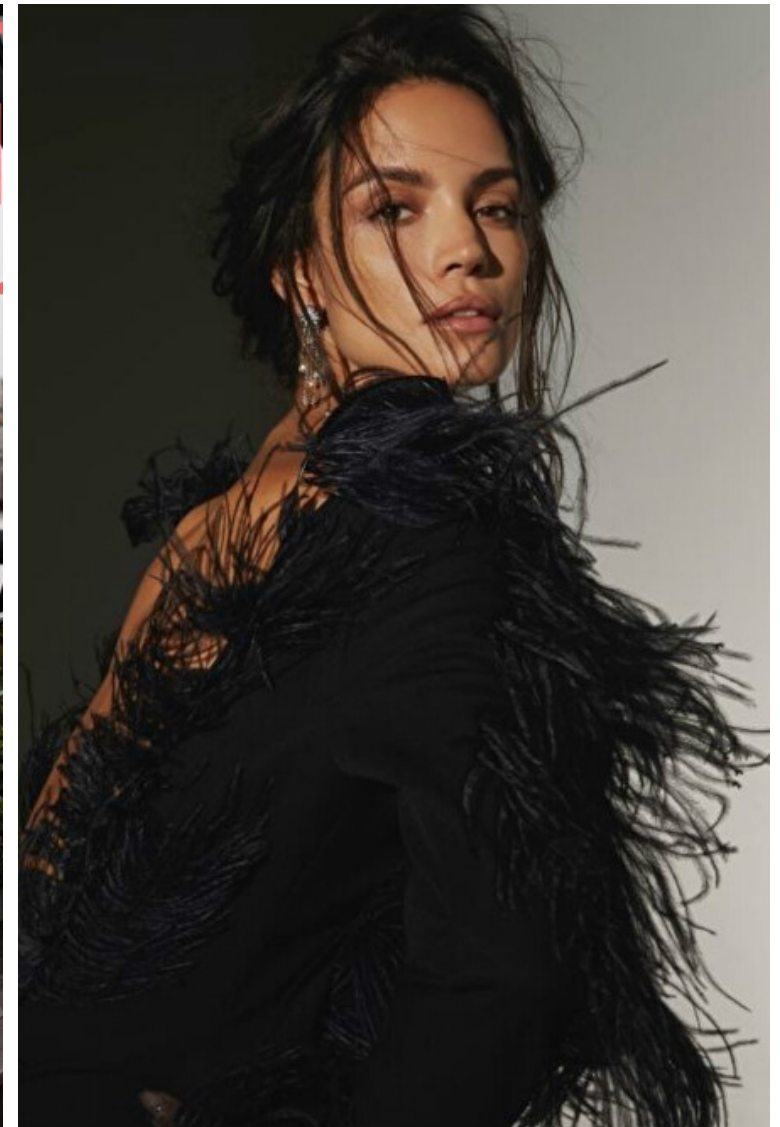

Height 180cm / 5' 11.0"

Bust 84cm / 33"

Waist 63cm / 25"

Hips 93cm / 36.5"

Shoes EU/US/UK 39 / 8 / 6

Hair Brown

Eyes Brown

Cup B