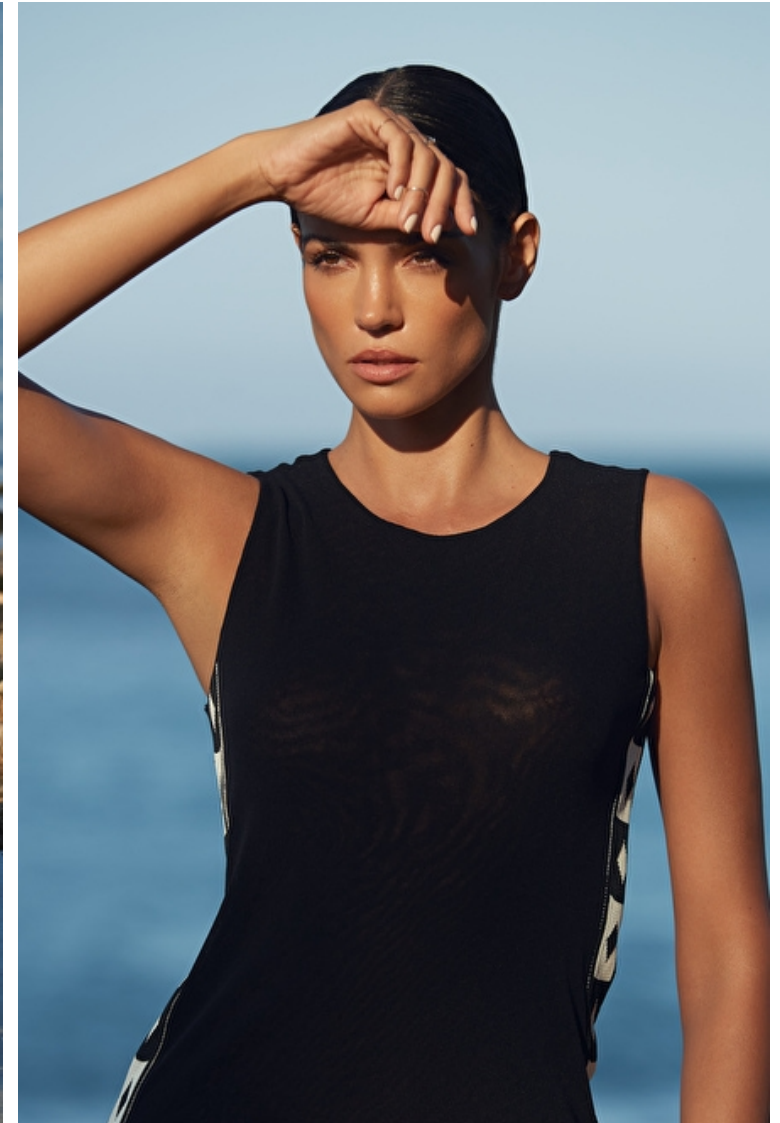

SOFIA RESING

Height 180cm / 5' 11.0"

Bust 84cm / 33"

Waist 63cm / 25"

Hips 93cm / 36.5"

Shoes EU/US/UK 39 / 8 / 6

Hair Brown

Eyes Brown

Cup B