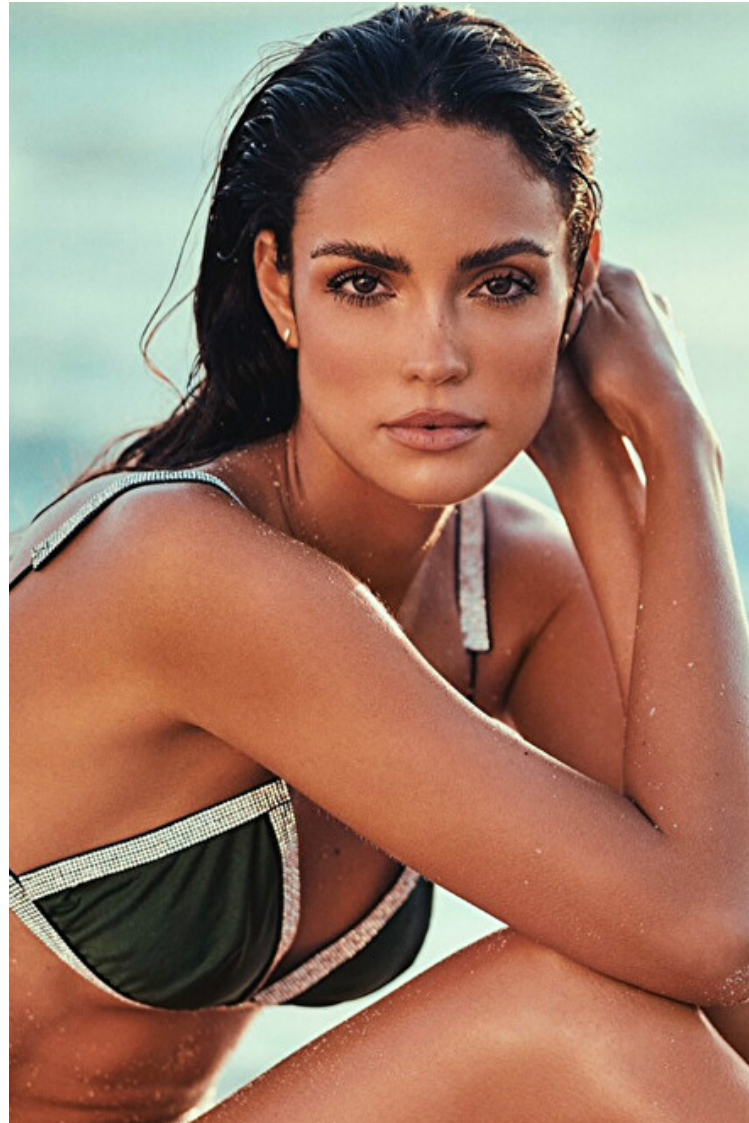

Modellink

Vasagatan 16, Goteborg, 41124, Goteborg, Sweden
Phone: 031-13 15 33 **Email:** info@modellink.se **Website:** <http://modellink.se/>

SOFIA RESING

Height 180cm / 5' 11.0"

Bust 84cm / 33"

Waist 63cm / 25"

Hips 93cm / 36.5"

Shoes EU/US/UK 39 / 8 / 6

Hair Brown

Eyes Brown

Cup B