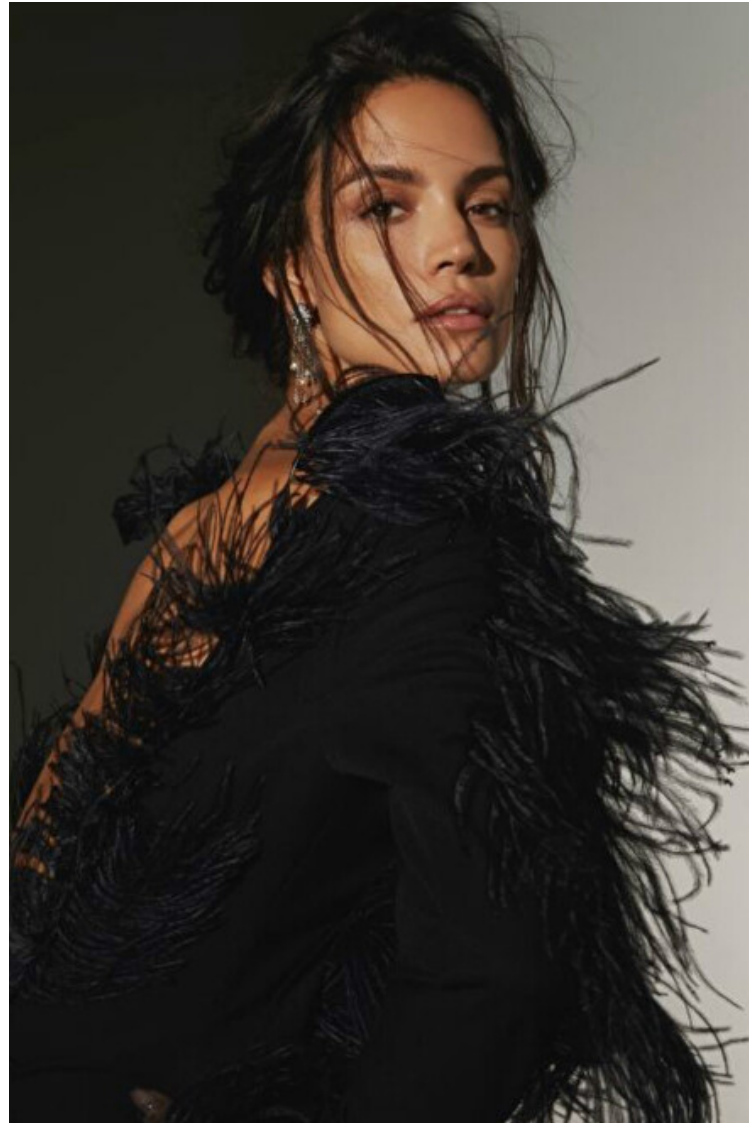

Modellink

Vasagatan 16, Goteborg, 41124, Goteborg, Sweden
Phone: 031-13 15 33 **Email:** info@modellink.se **Website:** http://modellink.se/

SOFIA RESING

Height 180cm / 5' 11.0"

Bust 84cm / 33"

Waist 63cm / 25"

Hips 93cm / 36.5"

Shoes EU/US/UK 39 / 8 / 6

Hair Brown

Eyes Brown

Cup B