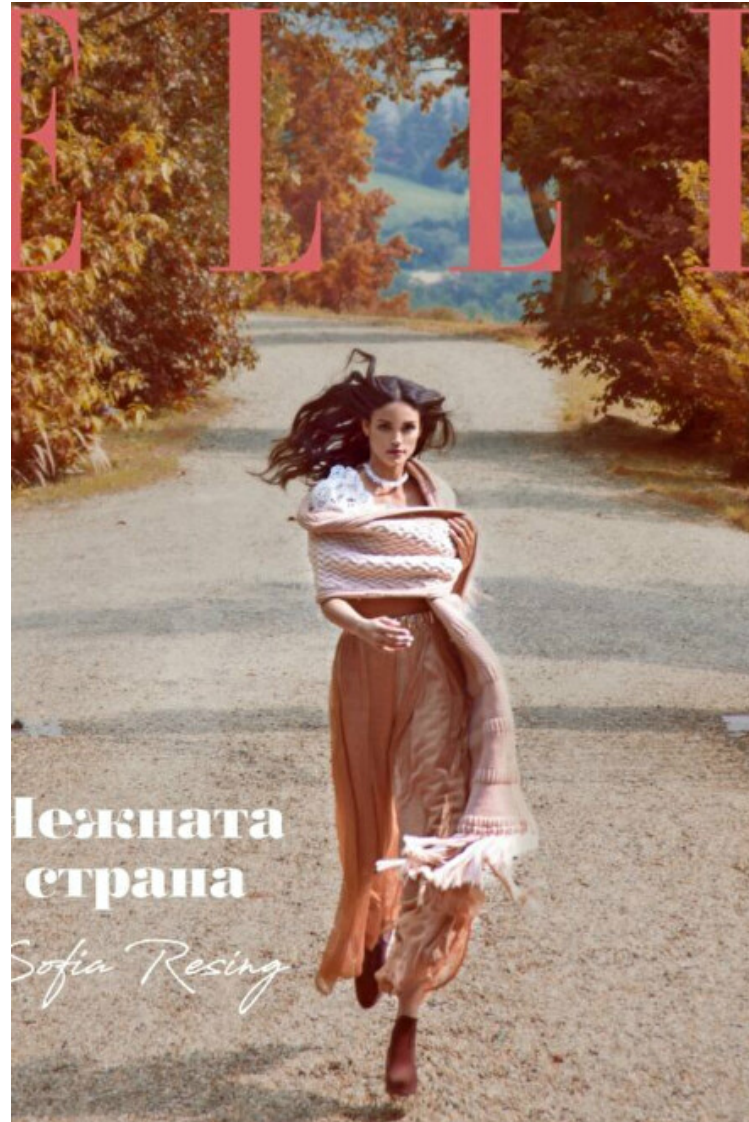

Modellink

Vasagatan 16, Goteborg, 41124, Goteborg, Sweden
Phone: 031-13 15 33 Email: info@modellink.se Website: http://modellink.se/

SOFIA RESING

Height 180cm / 5' 11.0"

Bust 84cm / 33"

Waist 63cm / 25"

Hips 93cm / 36.5"

Shoes EU/US/UK 39 / 8 / 6

Hair Brown

Eyes Brown

Cup B