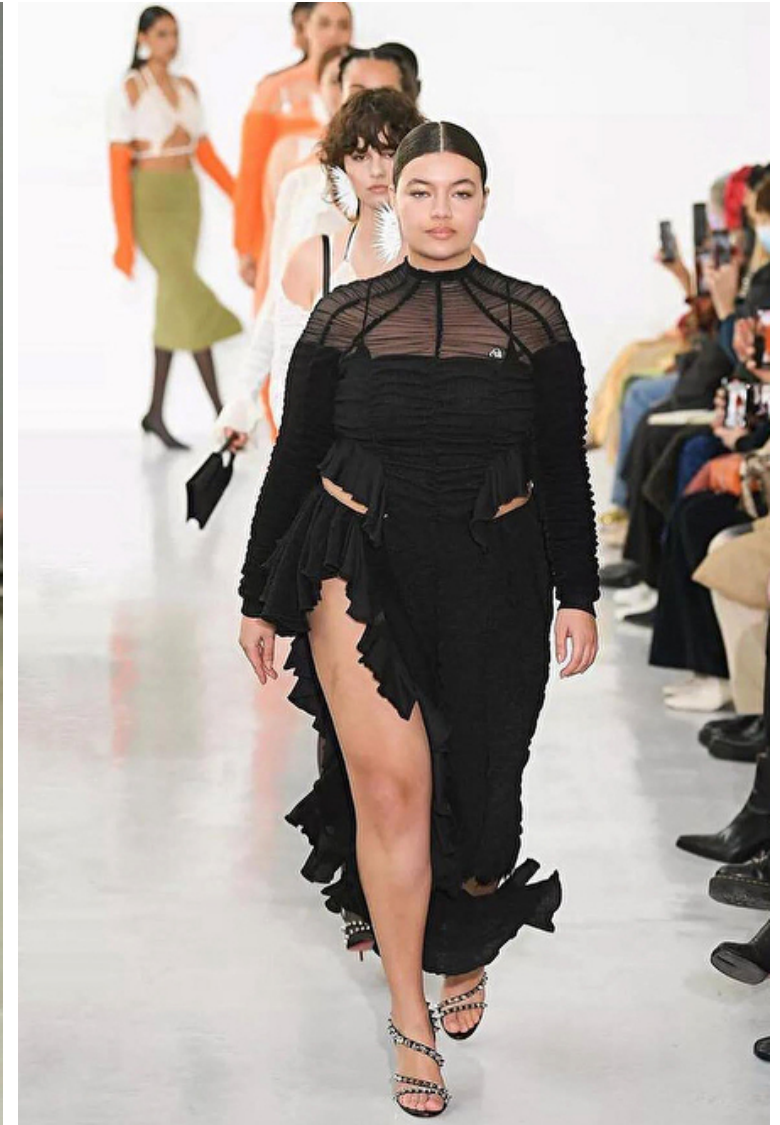

Modellink

Vasagatan 16, Goteborg, 41124, Goteborg, Sweden
Phone: 031-13 15 33 **Email:** info@modellink.se **Website:** <http://modellink.se/>

Sofie Vrints

Height 173cm / 5' 8.0"

Bust 105cm / 41.5"

Waist 86cm / 34"

Hips 110cm / 43.5"

Shoes EU/US/UK 41 / 9.5 / 8

Eyes Blue green

Hair Brown

Cup D