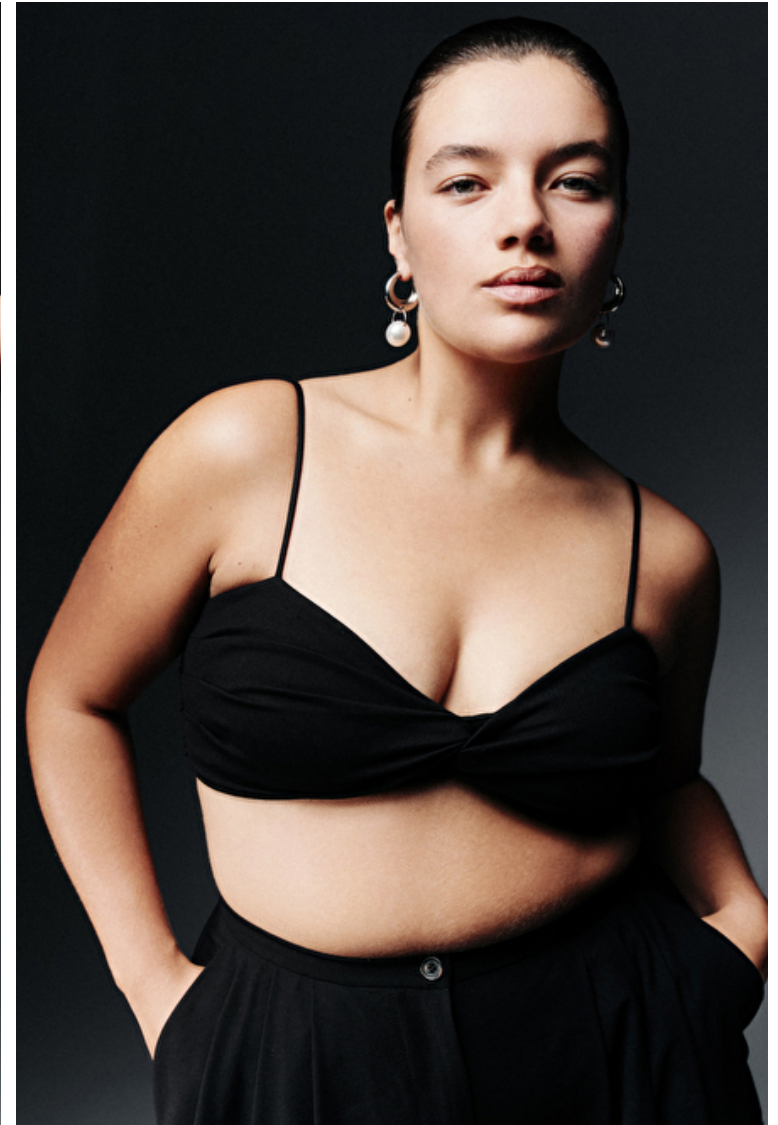

Modellink

Vasagatan 16, Goteborg, 41124, Goteborg, Sweden
Phone: 031-13 15 33 **Email:** info@modellink.se **Website:** http://modellink.se/

Sofie Vrints

Height 173cm / 5' 8.0"

Bust 105cm / 41.5"

Waist 86cm / 34"

Hips 110cm / 43.5"

Shoes EU/US/UK 41 / 9.5 / 8

Eyes Blue green

Hair Brown

Cup D