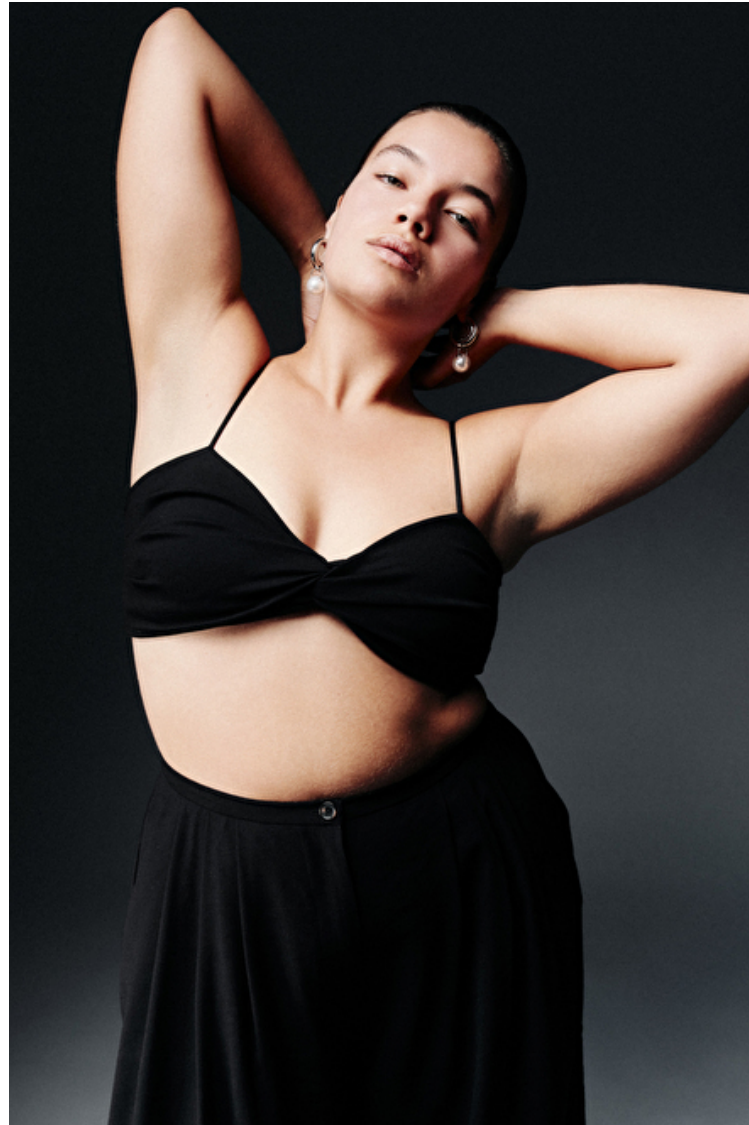

Modellink

Vasagatan 16, Goteborg, 41124, Goteborg, Sweden
Phone: 031-13 15 33 **Email:** info@modellink.se **Website:** http://modellink.se/

Sofie Vrints

Height 173cm / 5' 8.0"

Bust 105cm / 41.5"

Waist 86cm / 34"

Hips 110cm / 43.5"

Shoes EU/US/UK 41 / 9.5 / 8

Eyes Blue green

Hair Brown

Cup D