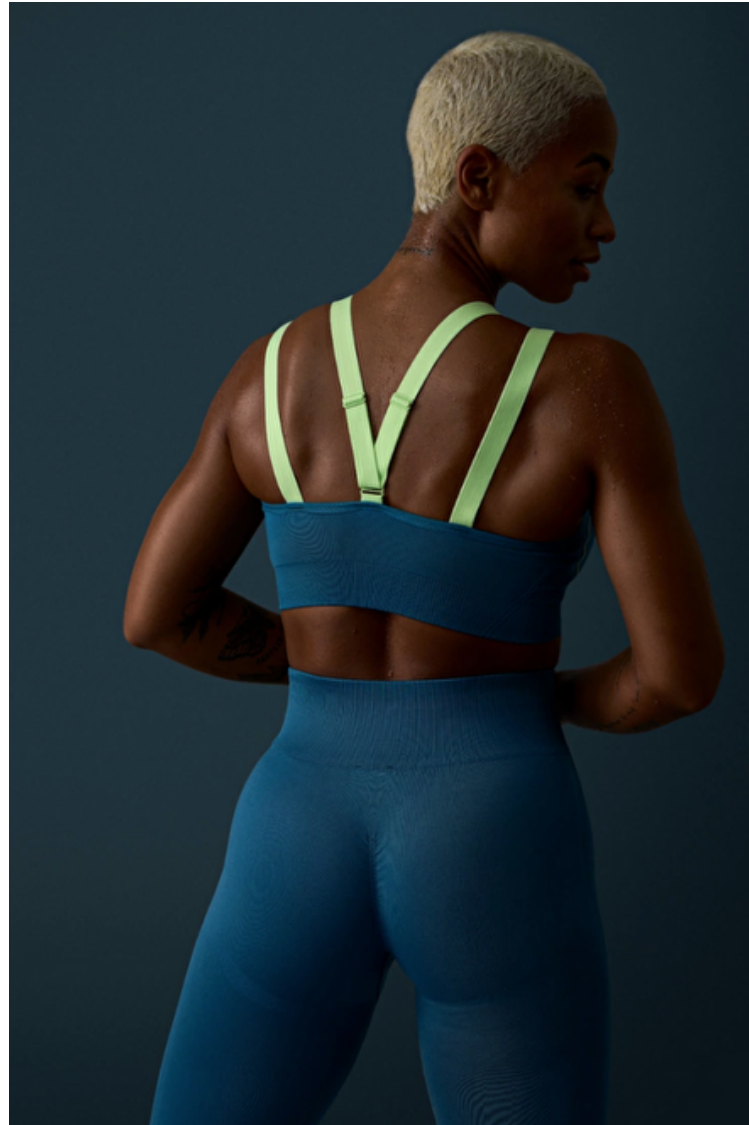

Bust 94cm / 37"

Waist 62cm / 24.5"

Hips 102cm / 40"

Shoes EU/US/UK 40 / 9 / 7

Eyes Dark brown

Hair Blond

Cup D

Location Copenhagen