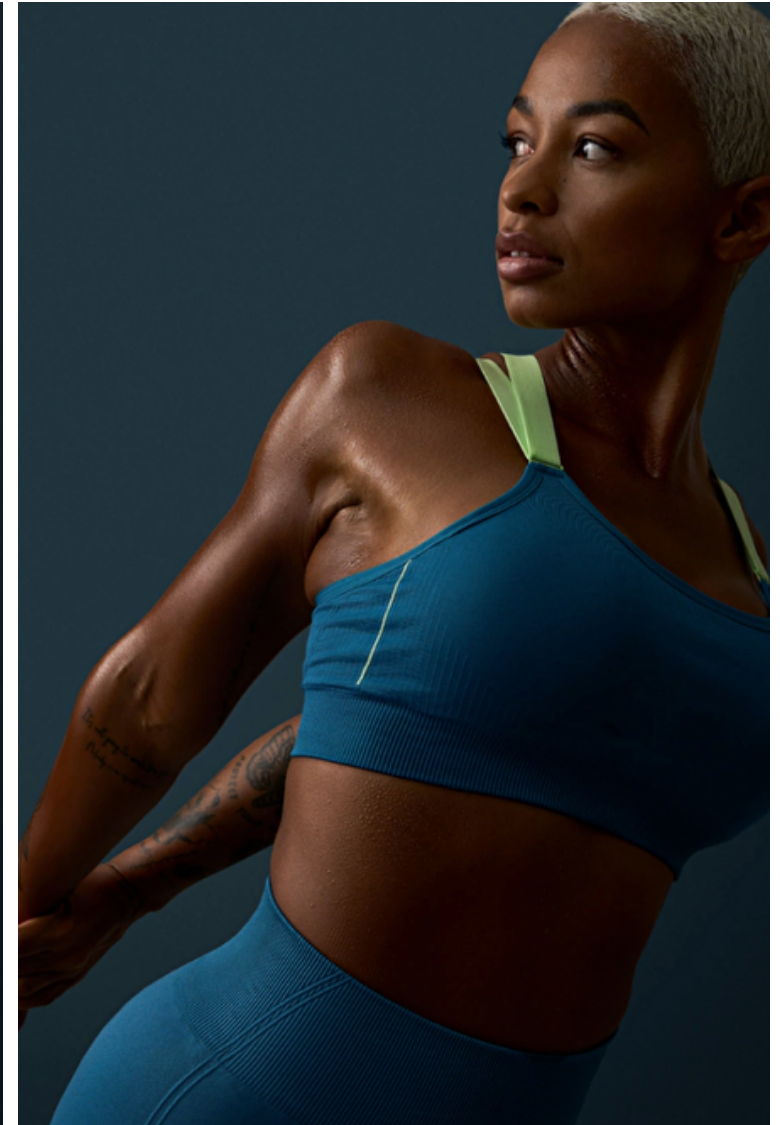

Modellink

Vasagatan 16, Goteborg, 41124, Goteborg, Sweden
Phone: 031-13 15 33 **Email:** info@modellink.se **Website:** http://modellink.se/

Sophia Adegnika

Height 172cm / 5' 7.5"

Bust 94cm / 37"

Waist 62cm / 24.5"

Hips 102cm / 40"

Shoes EU/US/UK 40 / 9 / 7

Eyes Dark brown

Hair Blond

Cup D

Location Copenhagen