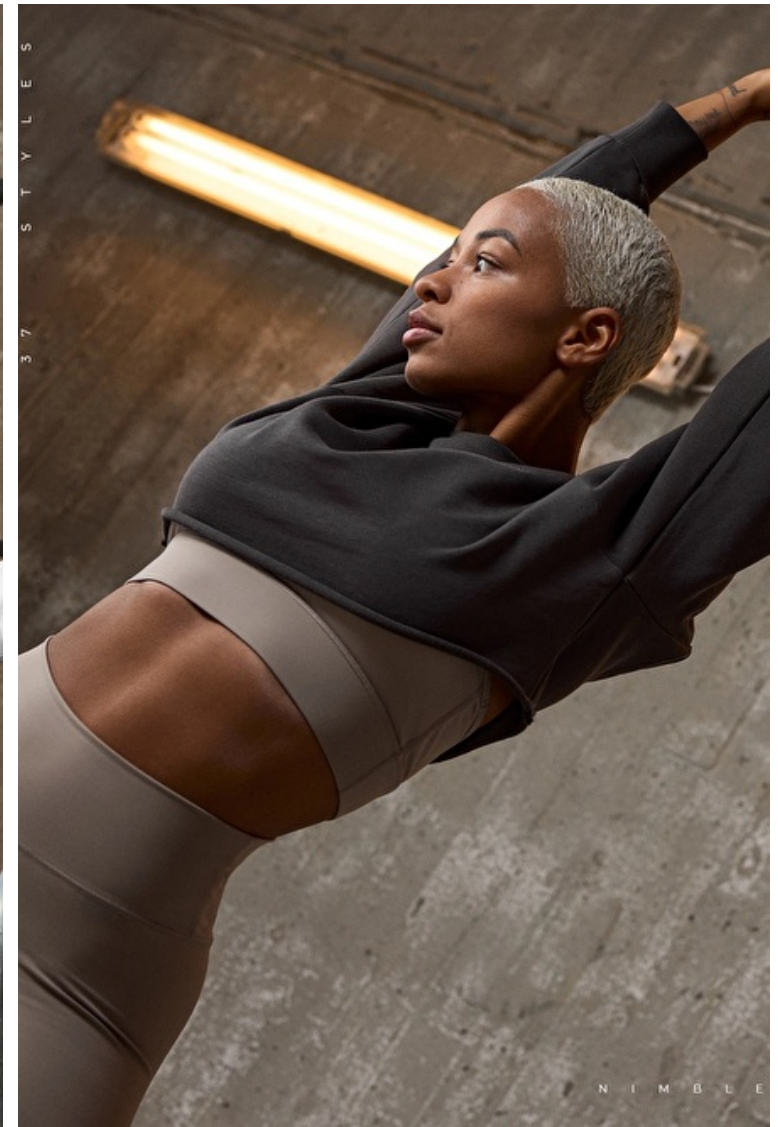

Modellink

Vasagatan 16, Goteborg, 41124, Goteborg, Sweden
Phone: 031-13 15 33 **Email:** info@modellink.se **Website:** http://modellink.se/

Sophia Adegnika

Height 172cm / 5' 7.5"

Bust 94cm / 37"

Waist 62cm / 24.5"

Hips 102cm / 40"

Shoes EU/US/UK 40 / 9 / 7

Eyes Dark brown

Hair Blond

Cup D

Location Copenhagen