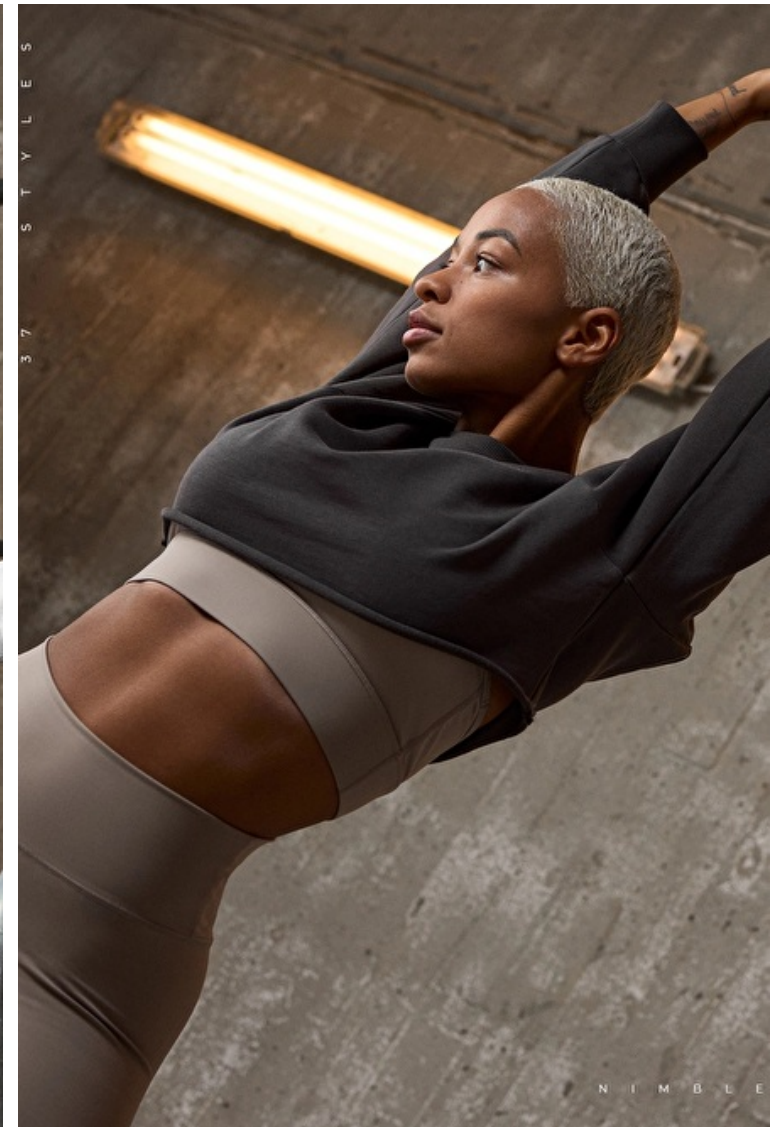

Bust 94cm / 37"

Waist 62cm / 24.5"

Hips 102cm / 40"

Shoes EU/US/UK 40 / 9 / 7

Eyes Dark brown

Hair Blond

Cup D

Location Copenhagen