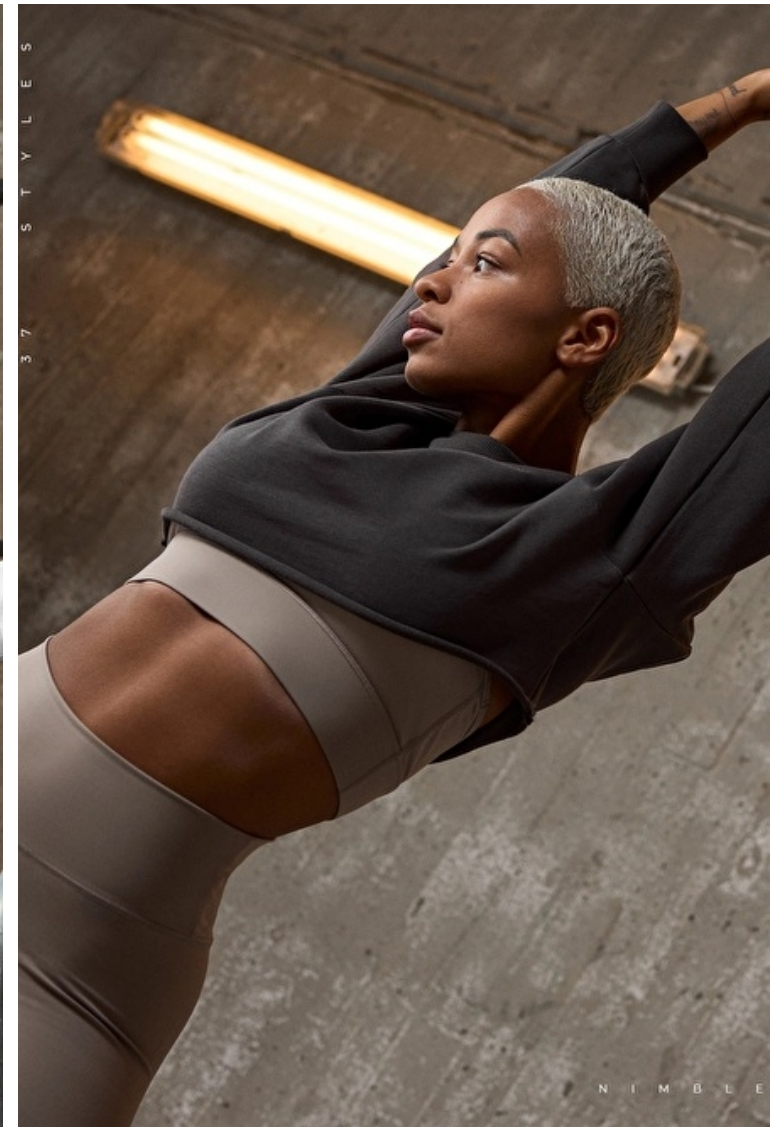

Sophia Adegnika

Height 172cm / 5' 7.5"

Bust 92cm / 36"

Waist 65cm / 25.5"

Hips 94cm / 37"

Shoes EU/US/UK 40 / 9 / 7

Eyes Dark brown

Hair Black

Cup D

Location Copenhagen