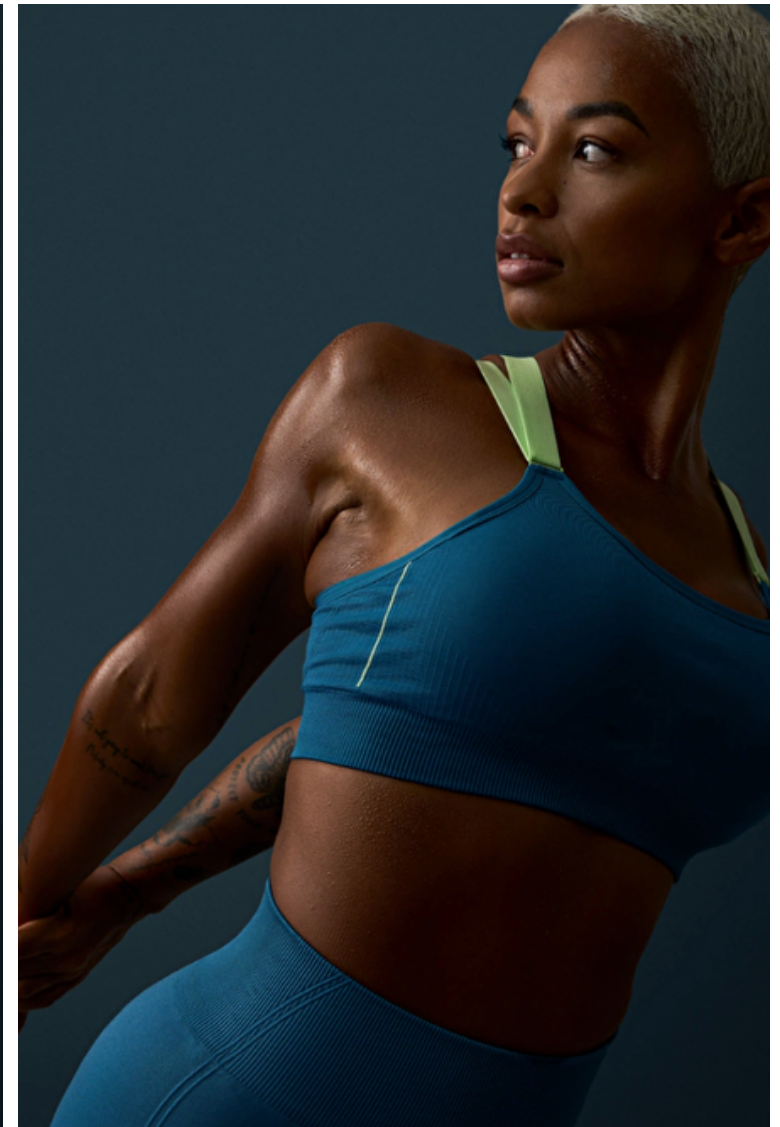

Sophia Adegnika

Height 172cm / 5' 7.5"

Bust 92cm / 36"

Waist 65cm / 25.5"

Hips 94cm / 37"

Shoes EU/US/UK 40 / 9 / 7

Eyes Dark brown

Hair Black

Cup D

Location Copenhagen