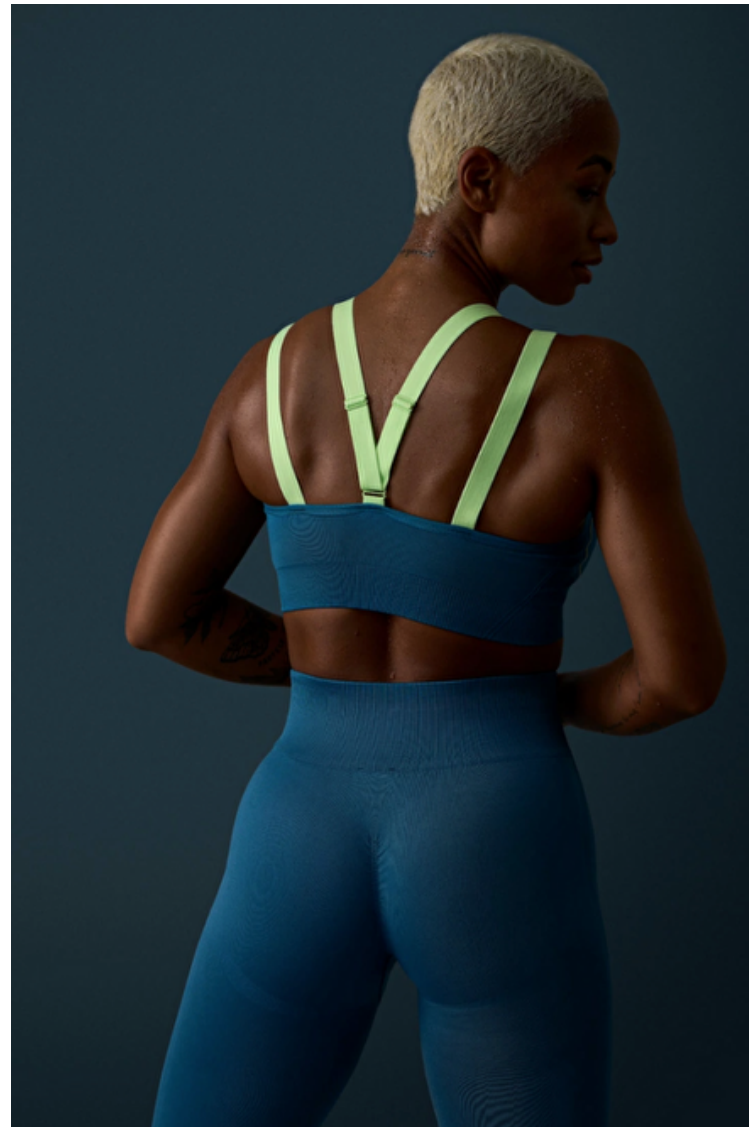

Sophia Adegnika

Height 172cm / 5' 7.5"

Bust 92cm / 36"

Waist 65cm / 25.5"

Hips 94cm / 37"

Shoes EU/US/UK 40 / 9 / 7

Eyes Dark brown

Hair Black

Cup D

Location Copenhagen