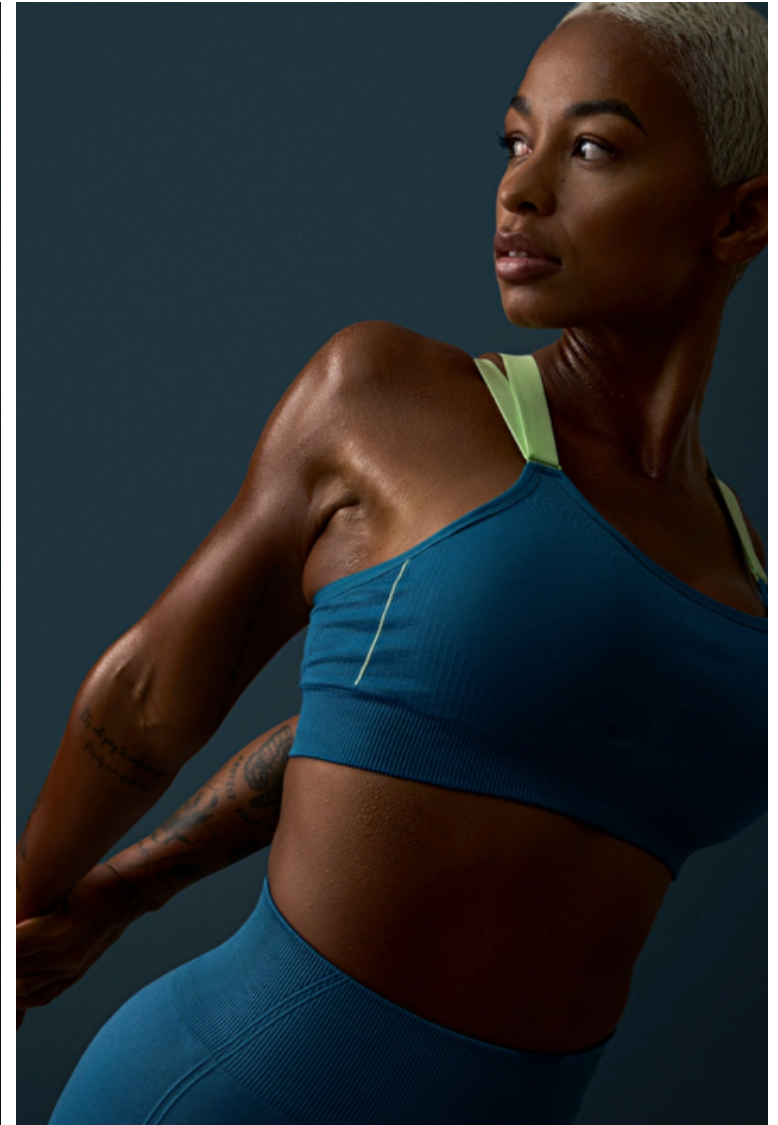

Bust 94cm / 37"

Waist 62cm / 24.5"

Hips 102cm / 40"

Shoes EU/US/UK 40 / 9 / 7

Eyes Dark brown

Hair Blond

Cup D

Location Copenhagen