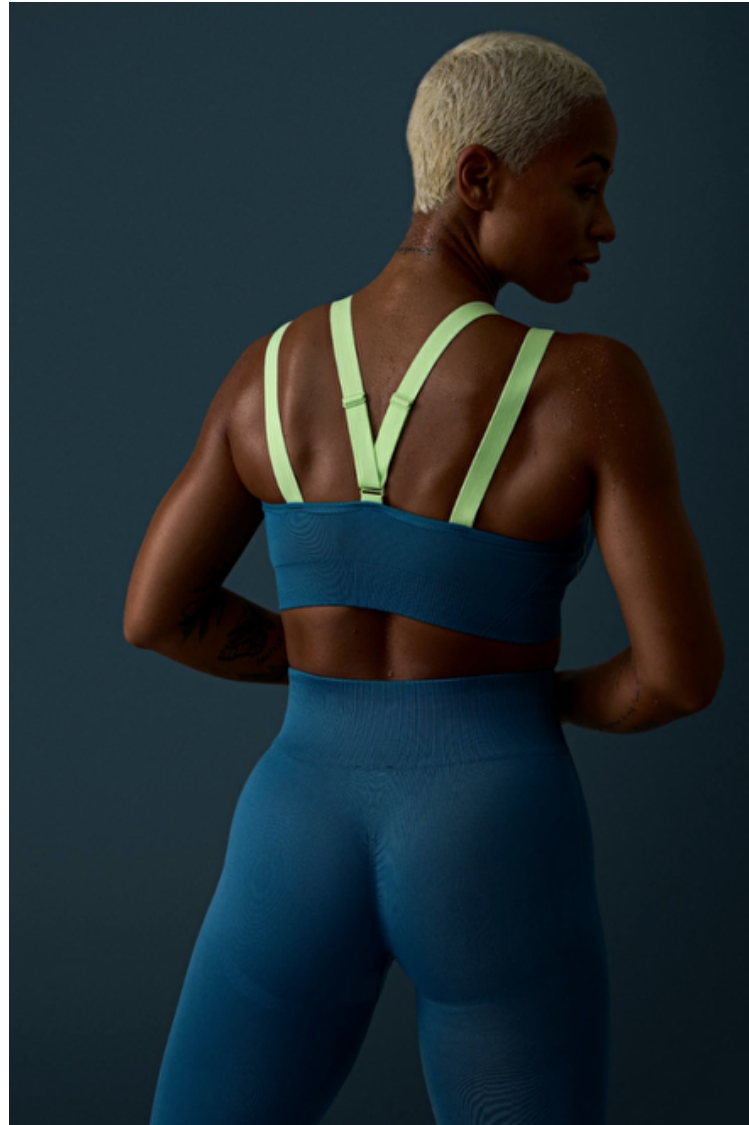

Modellink

Vasagatan 16, Goteborg, 41124, Goteborg, Sweden
Phone: 031-13 15 33 **Email:** info@modellink.se **Website:** http://modellink.se/

Sophia Adegnika

Height 172cm / 5' 7.5"

Bust 94cm / 37"

Waist 62cm / 24.5"

Hips 102cm / 40"

Shoes EU/US/UK 40 / 9 / 7

Eyes Dark brown

Hair Blond

Cup D

Location Copenhagen