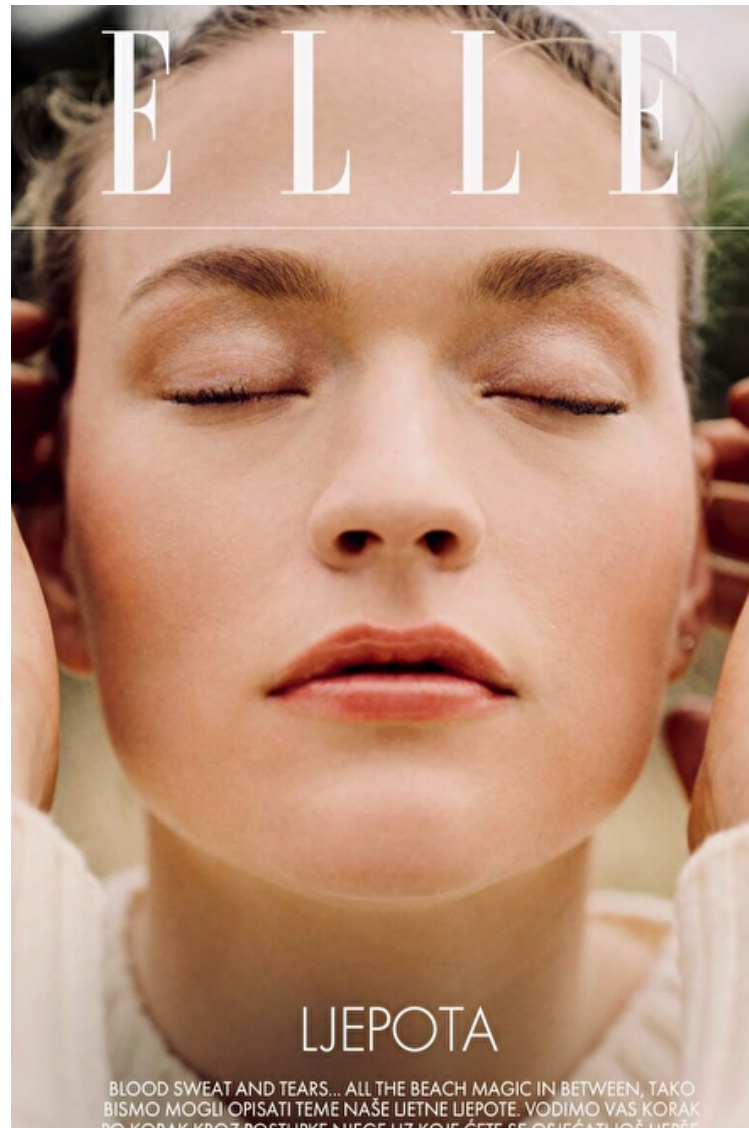

Modellink

Vasagatan 16, Goteborg, 41124, Goteborg, Sweden
Phone: 031-13 15 33 **Email:** info@modellink.se **Website:** http://modellink.se/

Sophia Ahrens

Height 182cm / 5' 11.5"

Bust 95cm / 37.5"

Waist 75cm / 29.5"

Hips 99cm / 39"

Shoes EU/US/UK 41.5 / 10 / 8

Eyes Hazel

Hair Blond

Cup B/C