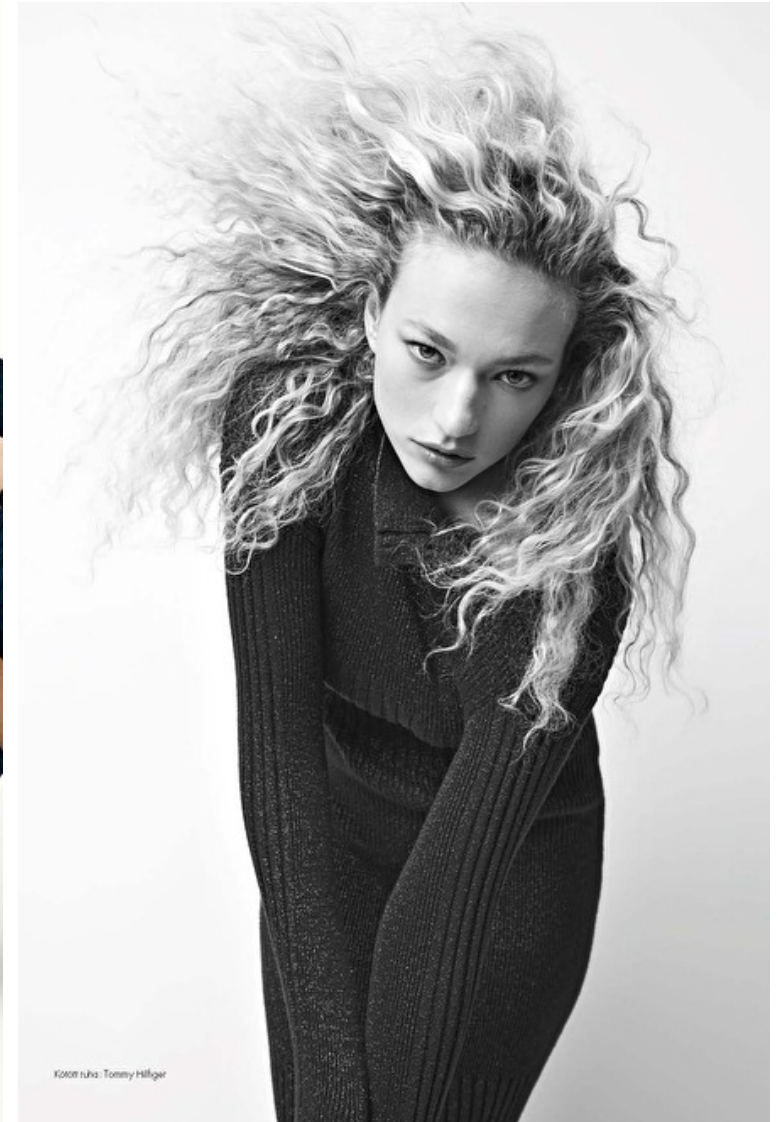

Modellink

Vasagatan 16, Goteborg, 41124, Goteborg, Sweden
Phone: 031-13 15 33 **Email:** info@modellink.se **Website:** http://modellink.se/

Sophia Ahrens

Height 182cm / 5' 11.5"

Bust 95cm / 37.5"

Waist 75cm / 29.5"

Hips 99cm / 39"

Shoes EU/US/UK 41.5 / 10 / 8

Eyes Hazel

Hair Blond

Cup B/C