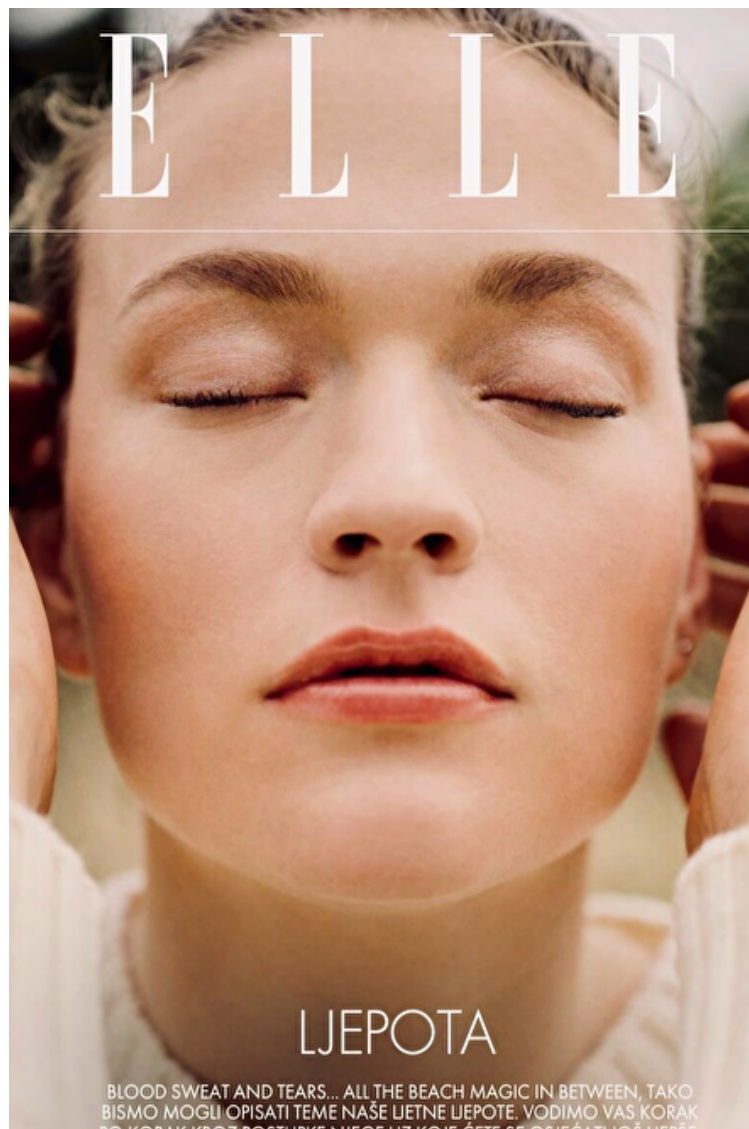

Sophia Ahrens

Height 182cm / 5' 11.5"

Bust 86cm / 34"

Waist 67cm / 26.5"

Hips 95cm / 37.5"

Shoes EU/US/UK 41.5 / 10 / 8

Eyes Hazel

Hair Blond

Cup B/C