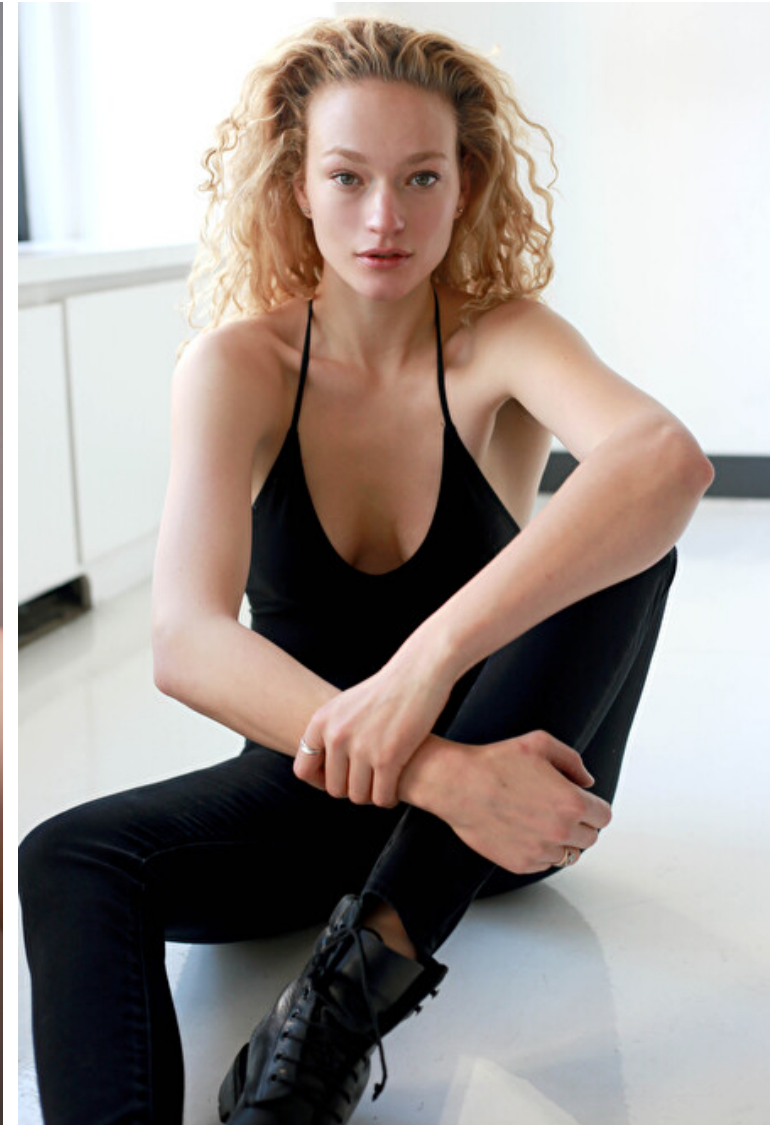

Modellink

Vasagatan 16, Goteborg, 41124, Goteborg, Sweden
Phone: 031-13 15 33 **Email:** info@modellink.se **Website:** http://modellink.se/

Sophia Ahrens

Height 182cm / 5' 11.5"

Bust 95cm / 37.5"

Waist 75cm / 29.5"

Hips 99cm / 39"

Shoes EU/US/UK 41.5 / 10 / 8

Eyes Hazel

Hair Blond

Cup B/C