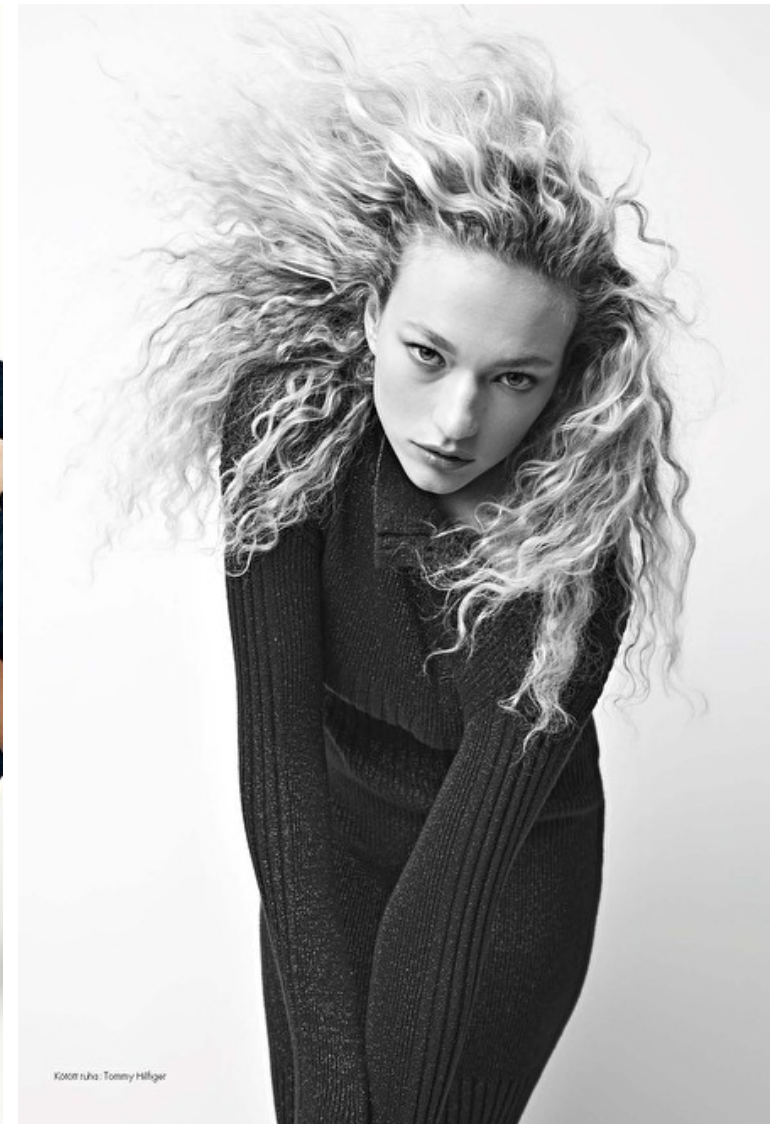

Modellink

Vasagatan 16, Goteborg, 41124, Goteborg, Sweden
Phone: 031-13 15 33 **Email:** info@modellink.se **Website:** http://modellink.se/

Sophia Ahrens

Height 182cm / 5' 11.5"

Bust 95cm / 37.5"

Waist 75cm / 29.5"

Hips 99cm / 39"

Shoes EU/US/UK 41.5 / 10 / 8

Eyes Hazel

Hair Blond

Cup B/C