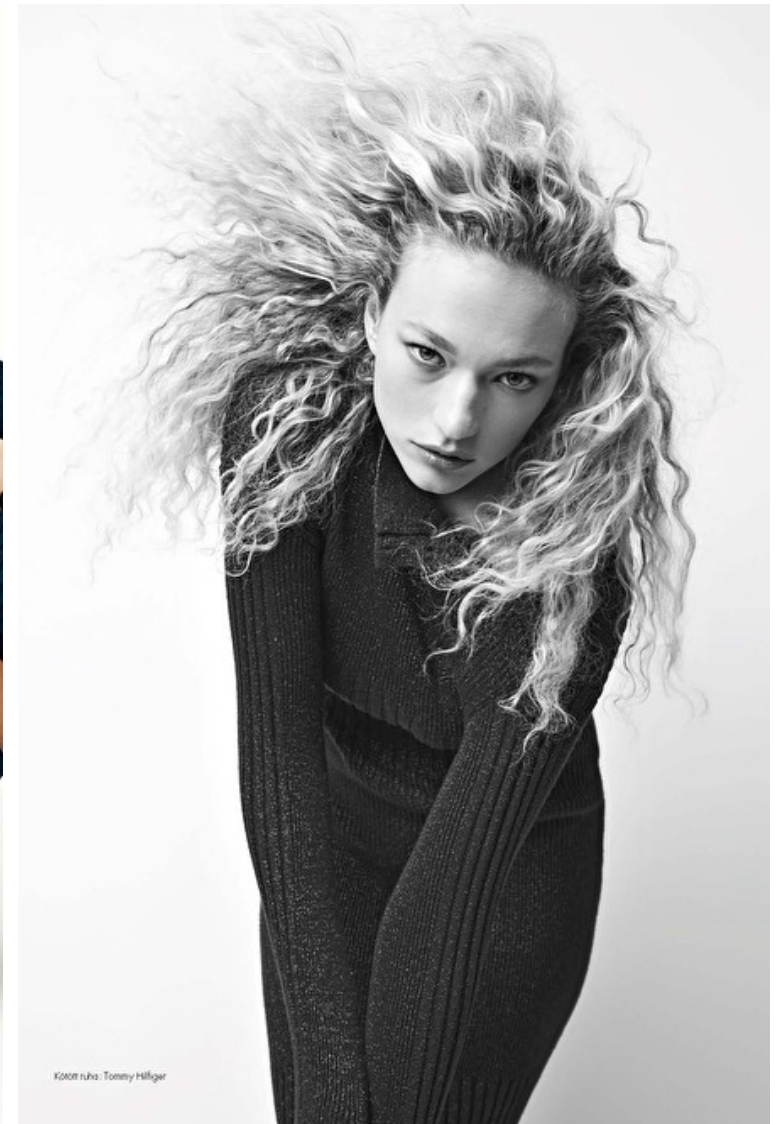

Sophia Ahrens

Height 182cm / 5' 11.5"

Bust 86cm / 34"

Waist 67cm / 26.5"

Hips 95cm / 37.5"

Shoes EU/US/UK 41.5 / 10 / 8

Eyes Hazel

Hair Blond

Cup B/C