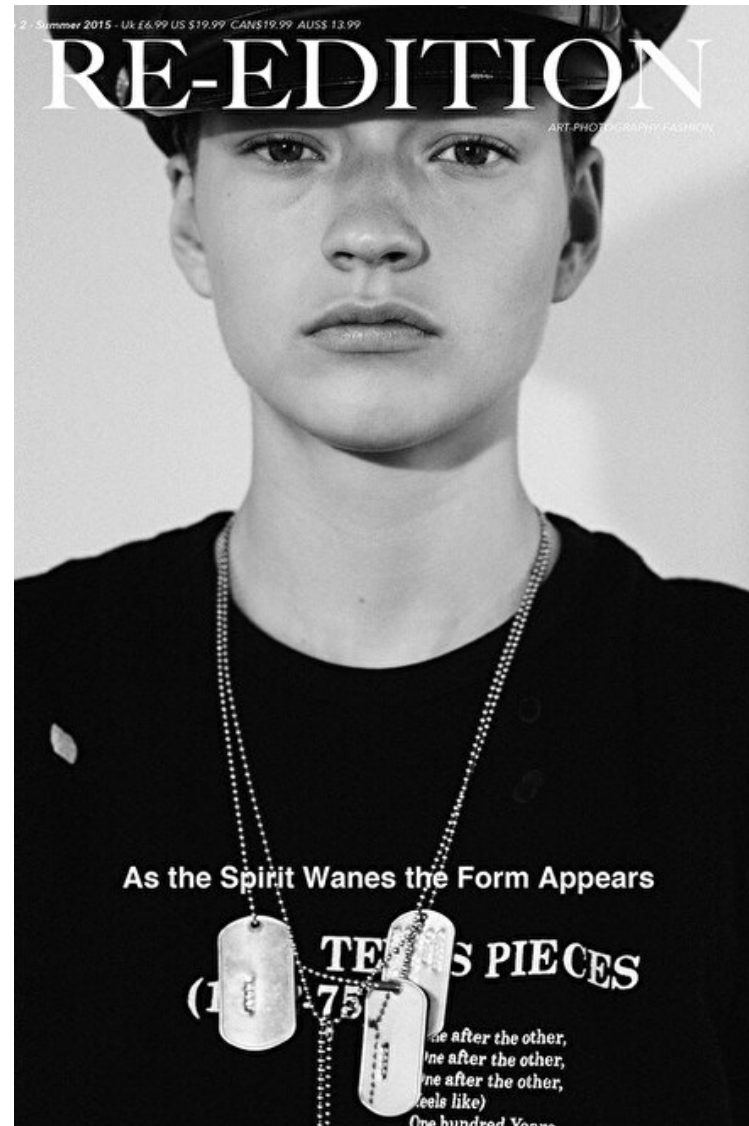

Modellink

Vasagatan 16, Goteborg, 41124, Goteborg, Sweden
Phone: 031-13 15 33 Email: info@modellink.se Website: http://modellink.se/

Sophia Ahrens

Height 182cm / 5' 11.5"

Bust 95cm / 37.5"

Waist 75cm / 29.5"

Hips 99cm / 39"

Shoes EU/US/UK 41.5 / 10 / 8

Eyes Hazel

Hair Blond

Cup B/C