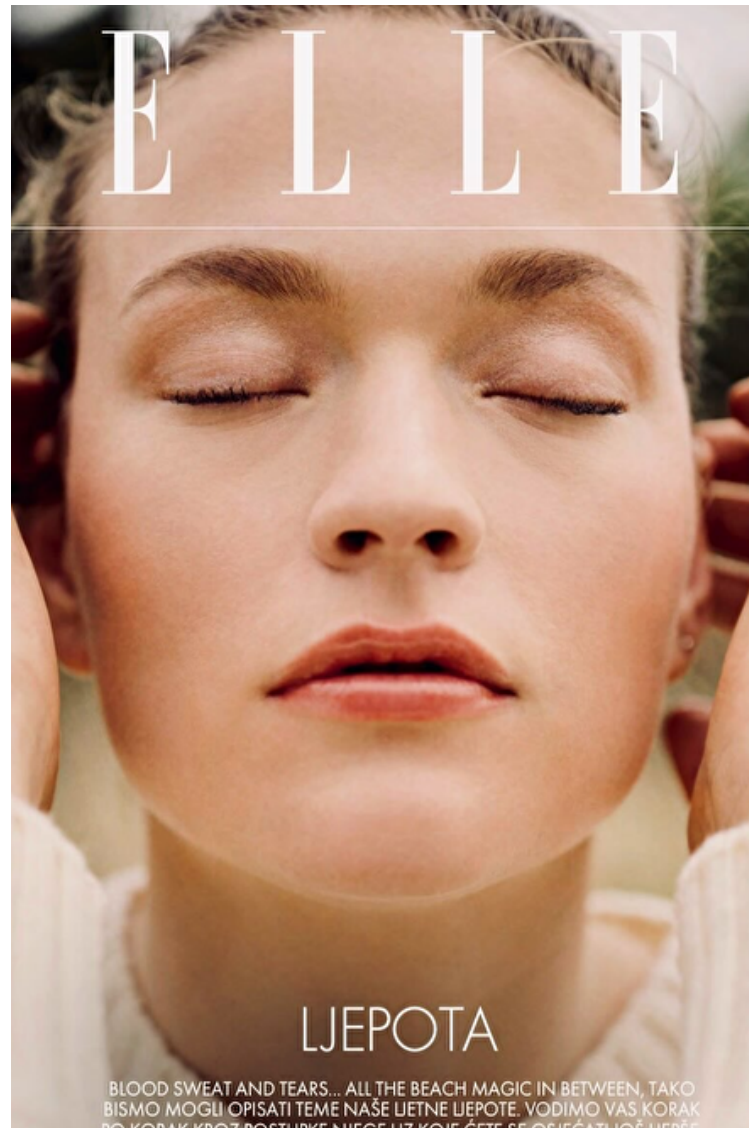

Waist 75cm / 29.5"

Hips 99cm / 39"

Shoes EU/US/UK 41.5 / 10 / 8

Eyes Hazel

Hair Blond

Cup B/C