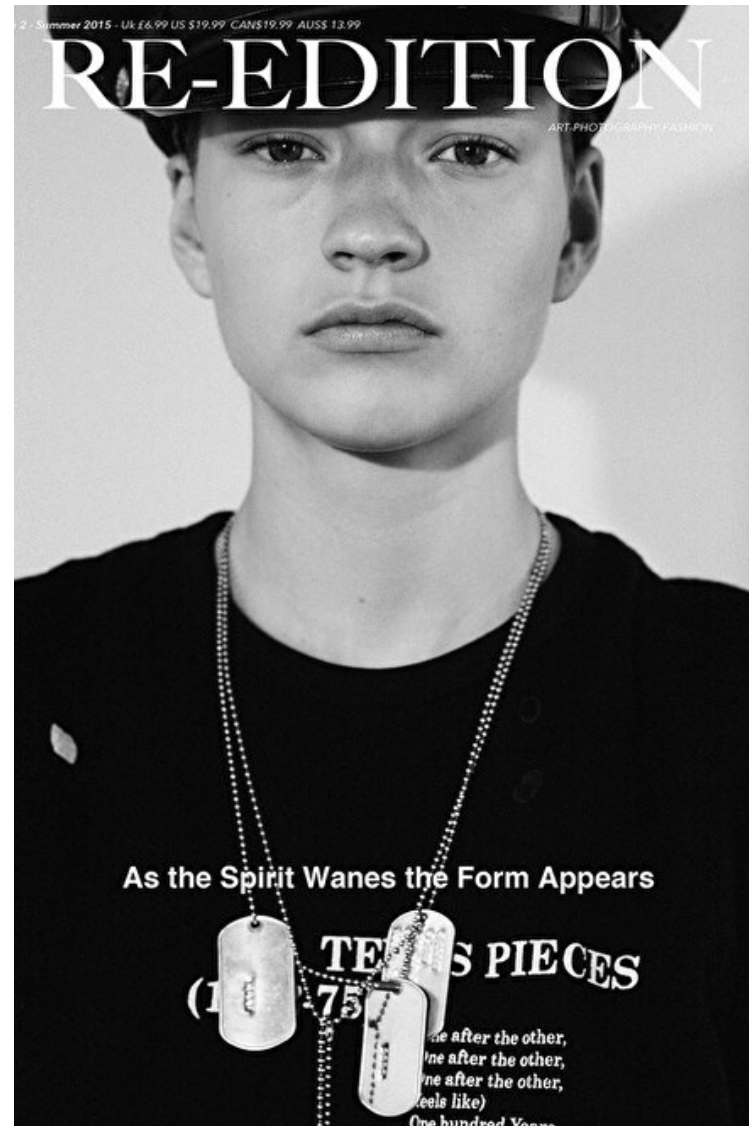

Hips 99cm / 39"

Shoes EU/US/UK 41.5 / 10 / 8

Eyes Hazel

Hair Blond

Cup B/C