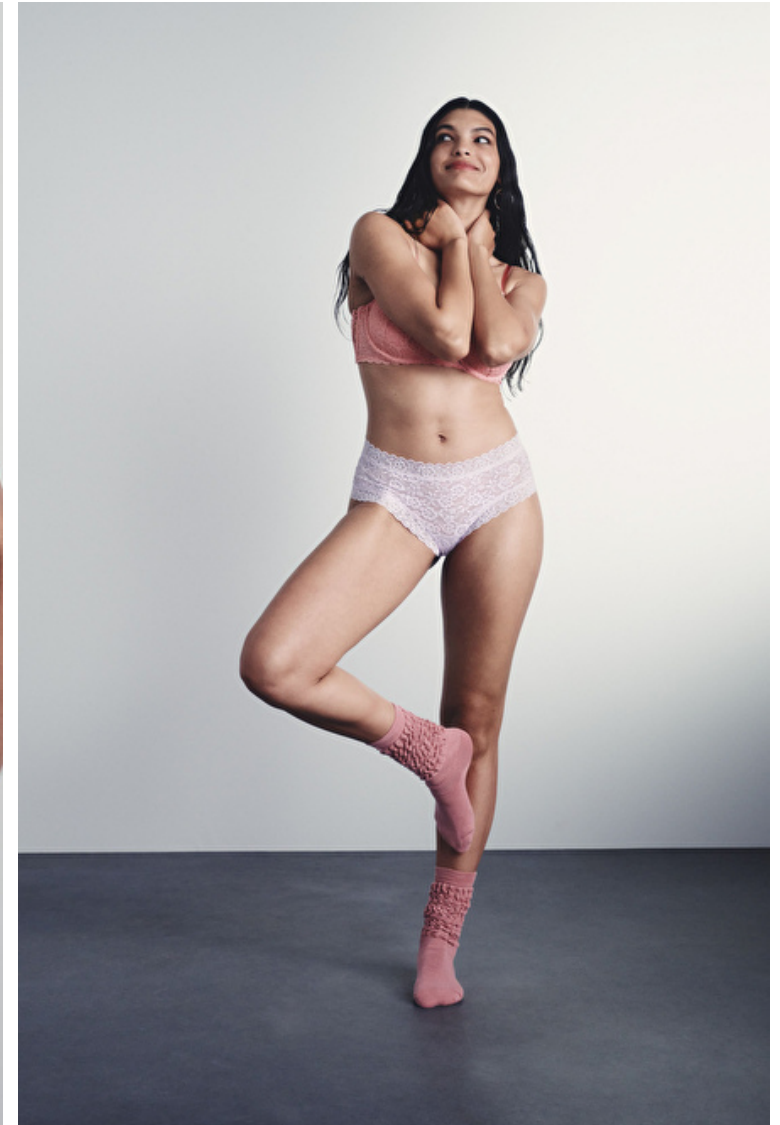

Sophie Alice

Height 176cm / 5' 9.5"

Bust 90cm / 35.5"

Waist 72cm / 28.5"

Hips 98cm / 38.5"

Shoes EU/US/UK 40 / 9 / 7

Eyes Brown

Hair Black

Cup E