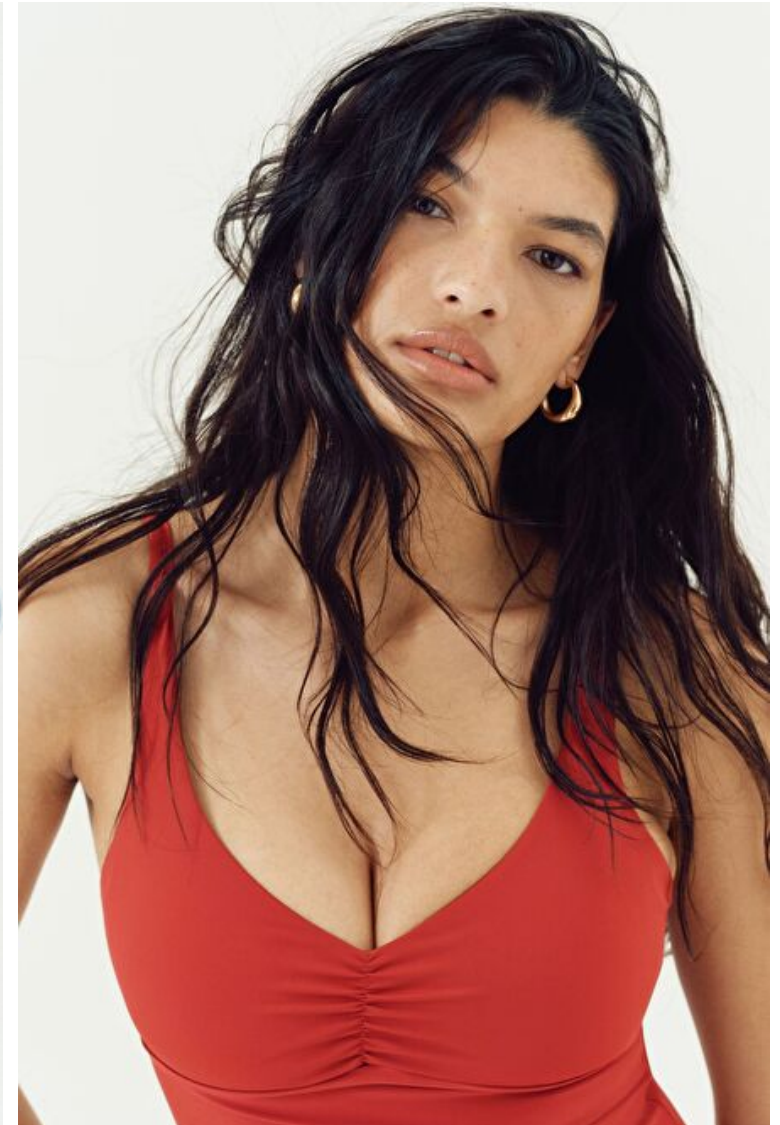

Sophie Alice

Height 176cm / 5' 9.5"

Bust 90cm / 35.5"

Waist 72cm / 28.5"

Hips 98cm / 38.5"

Shoes EU/US/UK 40 / 9 / 7

Eyes Brown

Hair Black

Cup E