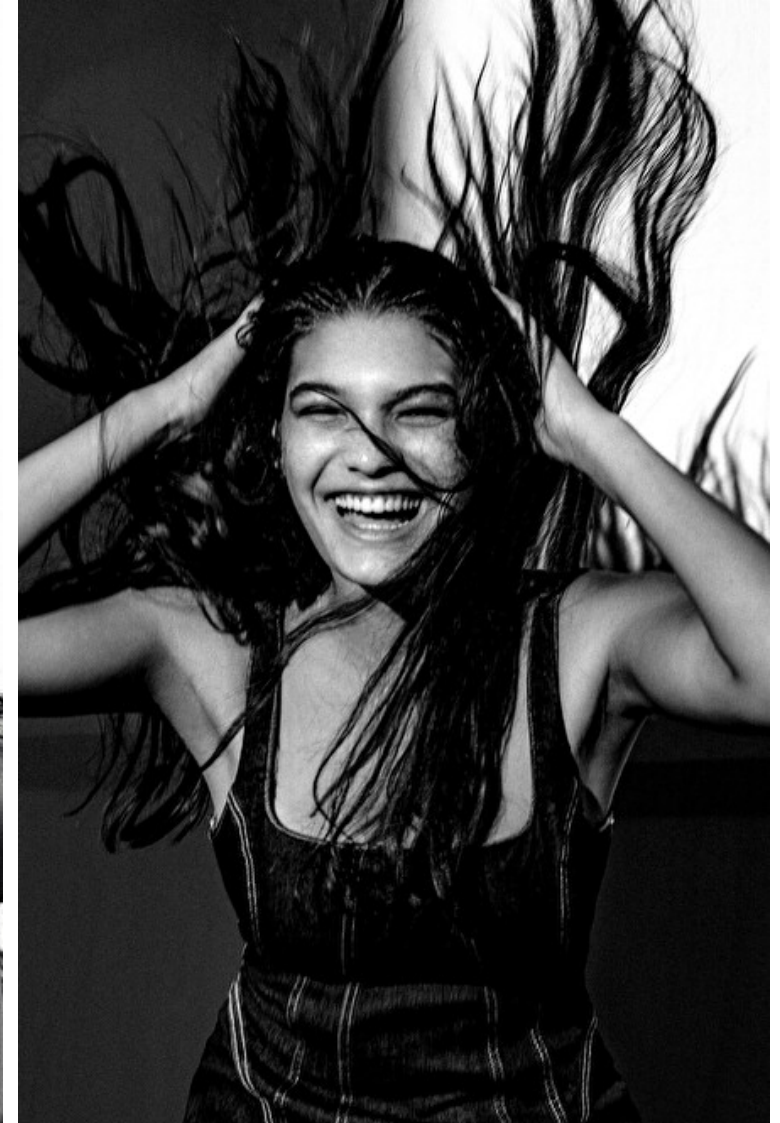

Height 176cm / 5' 9.5"

Bust 90cm / 35.5"

Waist 72cm / 28.5"

Hips 98cm / 38.5"

Shoes EU/US/UK 40 / 9 / 7

Eyes Brown

Hair Black

Cup E