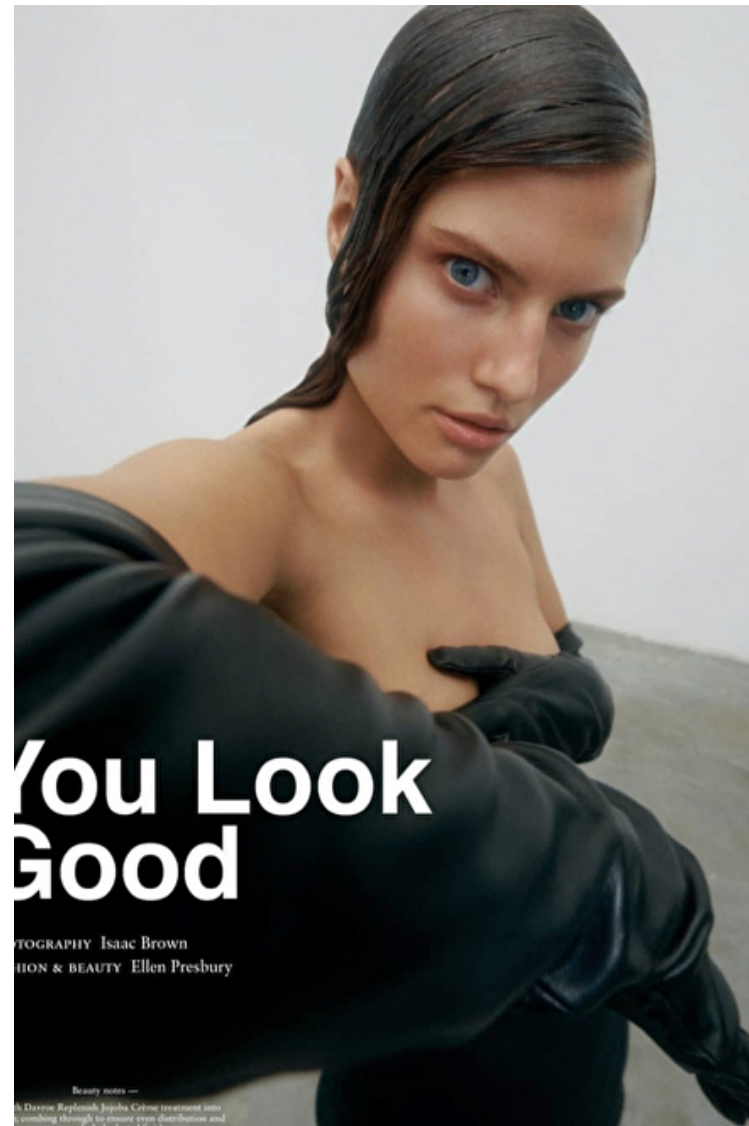

Modellink

Vasagatan 16, Goteborg, 41124, Goteborg, Sweden
Phone: 031-13 15 33 Email: info@modellink.se Website: http://modellink.se/

Steinunn Agnarsdottir

Height 178cm / 5' 10.0"

Bust 82cm / 32.5"

Waist 64cm / 25"

Hips 90cm / 35.5"

Shoes EU/US/UK 39 / 8 / 6

Eyes Blue

Hair Red

Cup A