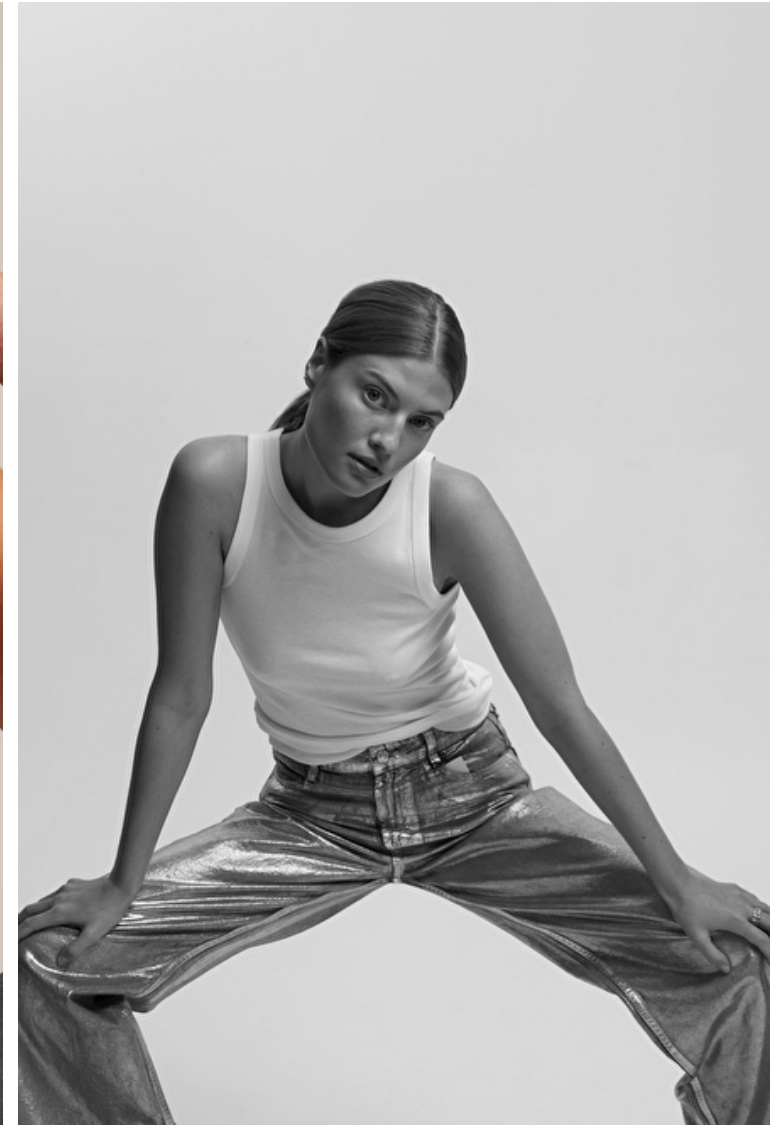

Modellink

Vasagatan 16, Goteborg, 41124, Goteborg, Sweden
Phone: 031-13 15 33 **Email:** info@modellink.se **Website:** http://modellink.se/

Steinunn Agnarsdottir

Height 178cm / 5' 10.0"

Bust 82cm / 32.5"

Waist 64cm / 25"

Hips 90cm / 35.5"

Shoes EU/US/UK 39 / 8 / 6

Eyes Blue

Hair Red

Cup A