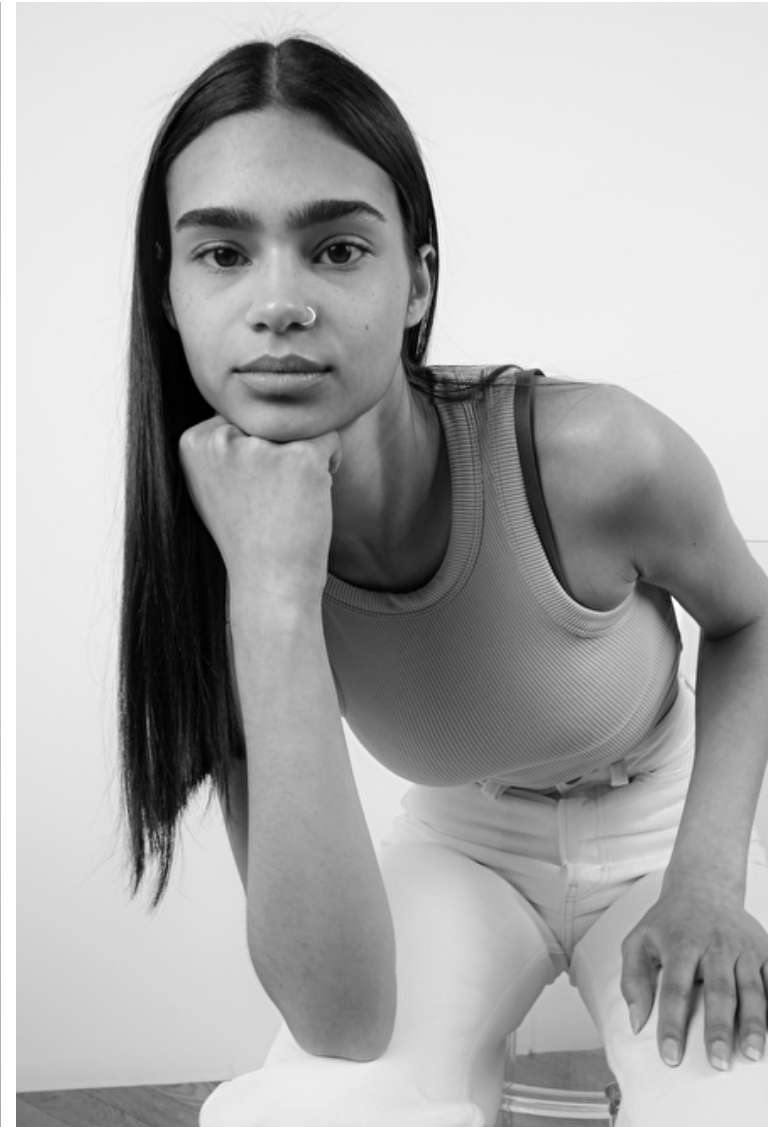

Modellink

Vasagatan 16, Goteborg, 41124, Goteborg, Sweden
Phone: 031-13 15 33 **Email:** info@modellink.se **Website:** http://modellink.se/

Stephanie Karlsson

Height 172cm / 5' 7.5"

Bust 77cm / 30.5"

Waist 58cm / 23"

Hips 87cm / 34.5"

Shoes EU/US/UK 40 / 9 / 7

Eyes Brown

Hair Brown

Cup B/C

Location Jönköping