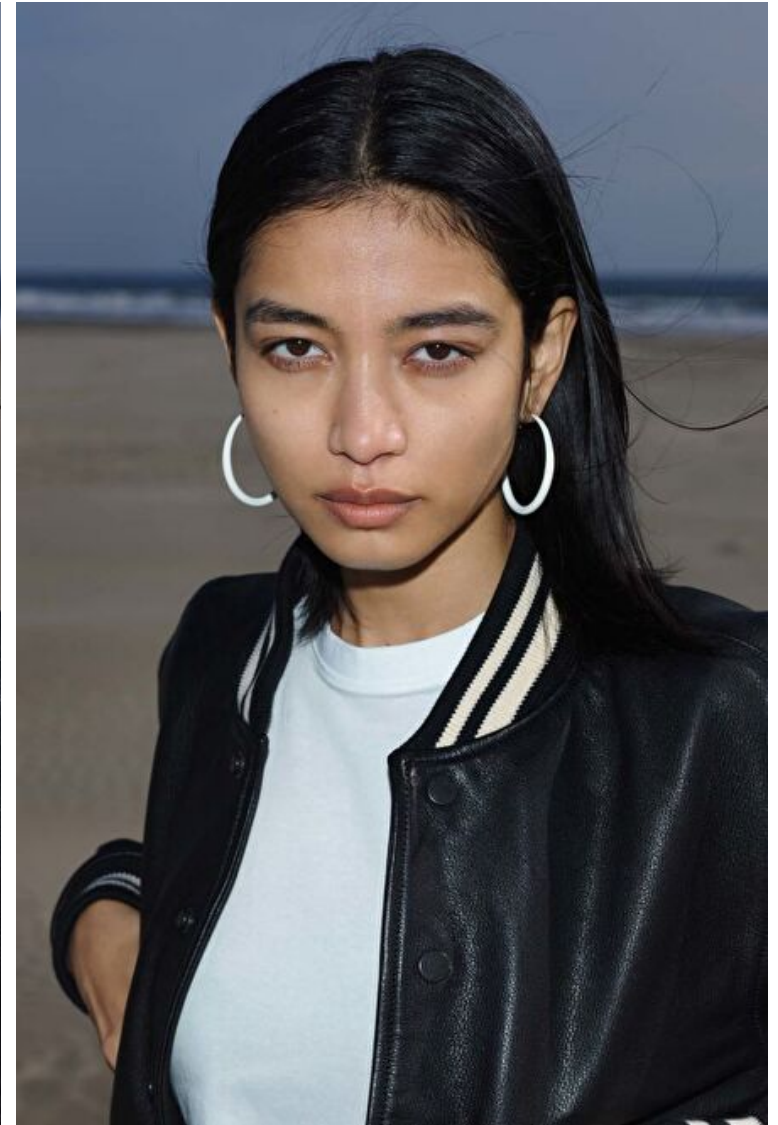

Sumaya Hazarika

Height 171cm / 5' 7.5"

Bust 80cm / 31.5"

Waist 60cm / 23.5"

Hips 85cm / 33.5"

Shoes EU/US/UK 38 / 7.5 / 5

Eyes Black

Hair Black