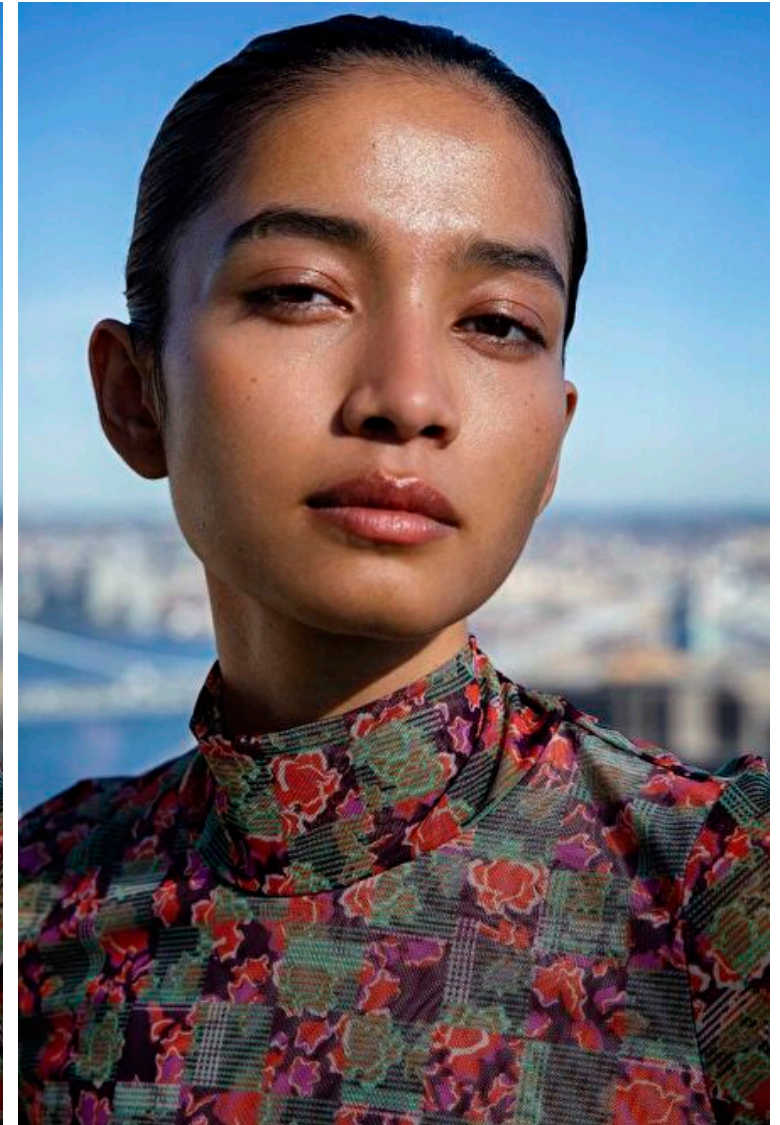

Modellink

Vasagatan 16, Goteborg, 41124, Goteborg, Sweden
Phone: 031-13 15 33 **Email:** info@modellink.se **Website:** <http://modellink.se/>

Sumaya Hazarika

Height 171cm / 5' 7.5"

Bust 80cm / 31.5"

Waist 60cm / 23.5"

Hips 85cm / 33.5"

Shoes EU/US/UK 38 / 7.5 / 5

Eyes Black

Hair Black