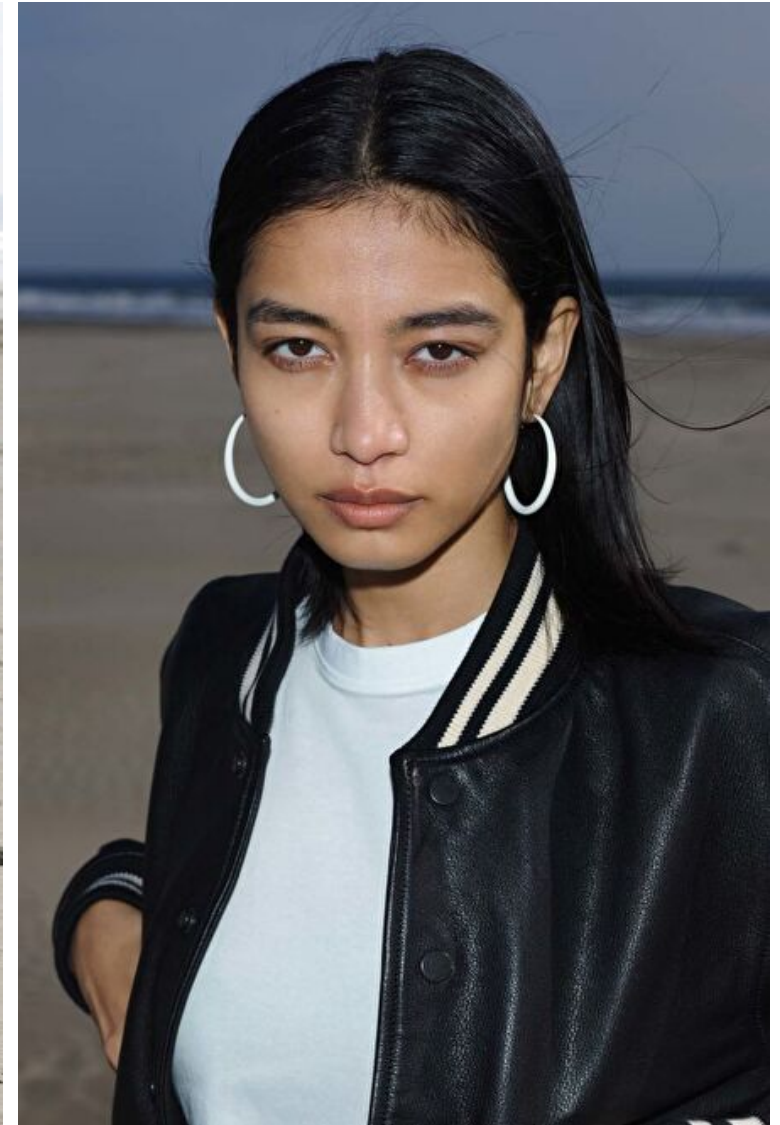

Modellink

Vasagatan 16, Goteborg, 41124, Goteborg, Sweden
Phone: 031-13 15 33 **Email:** info@modellink.se **Website:** http://modellink.se/

Sumaya Hazarika

Height 171cm / 5' 7.5"

Bust 80cm / 31.5"

Waist 60cm / 23.5"

Hips 85cm / 33.5"

Shoes EU/US/UK 38 / 7.5 / 5

Eyes Black

Hair Black