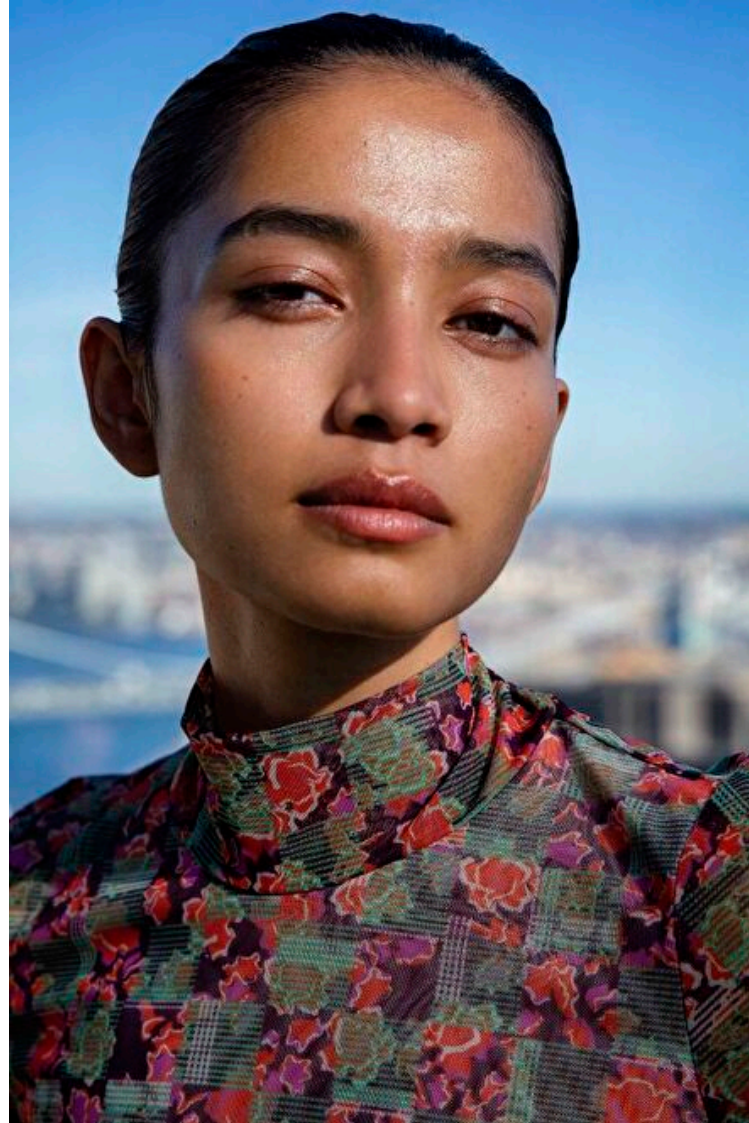

Sumaya Hazarika

Height 171cm / 5' 7.5"

Bust 80cm / 31.5"

Waist 60cm / 23.5"

Hips 85cm / 33.5"

Shoes EU/US/UK 38 / 7.5 / 5

Eyes Black

Hair Black