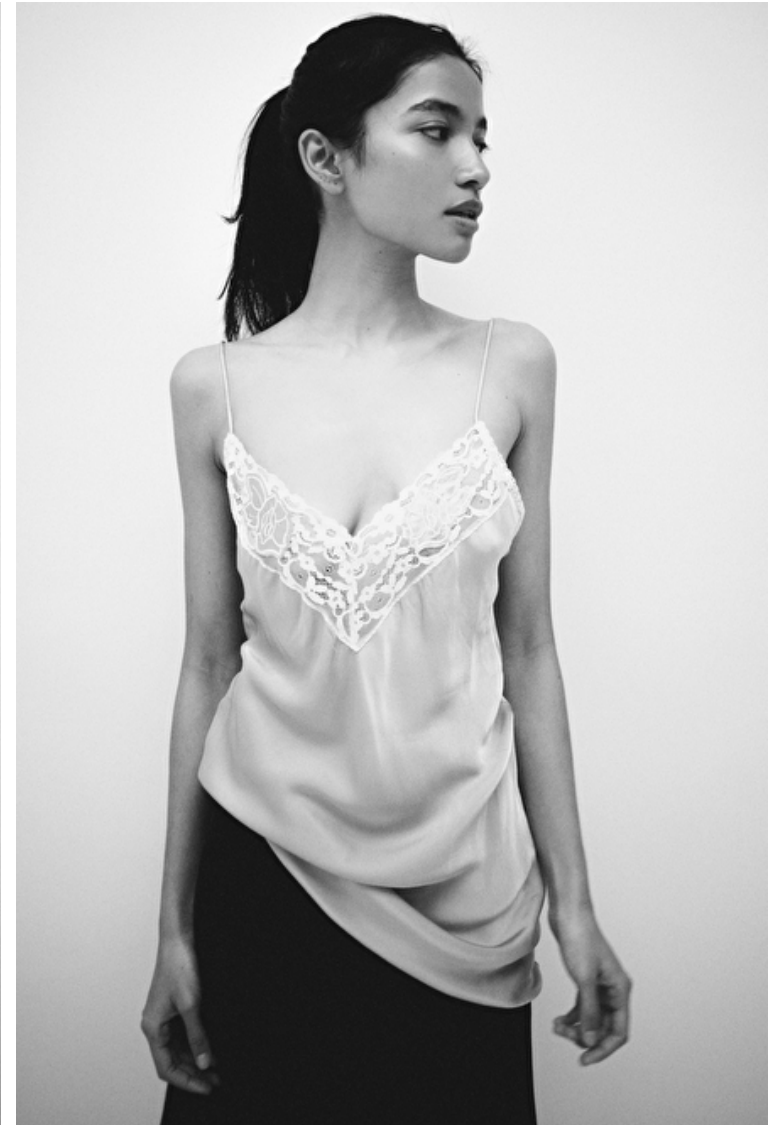

Modellink

Vasagatan 16, Goteborg, 41124, Goteborg, Sweden
Phone: 031-13 15 33 **Email:** info@modellink.se **Website:** http://modellink.se/

Sumaya Hazarika

Height 171cm / 5' 7.5"

Bust 80cm / 31.5"

Waist 60cm / 23.5"

Hips 85cm / 33.5"

Shoes EU/US/UK 38 / 7.5 / 5

Eyes Black

Hair Black