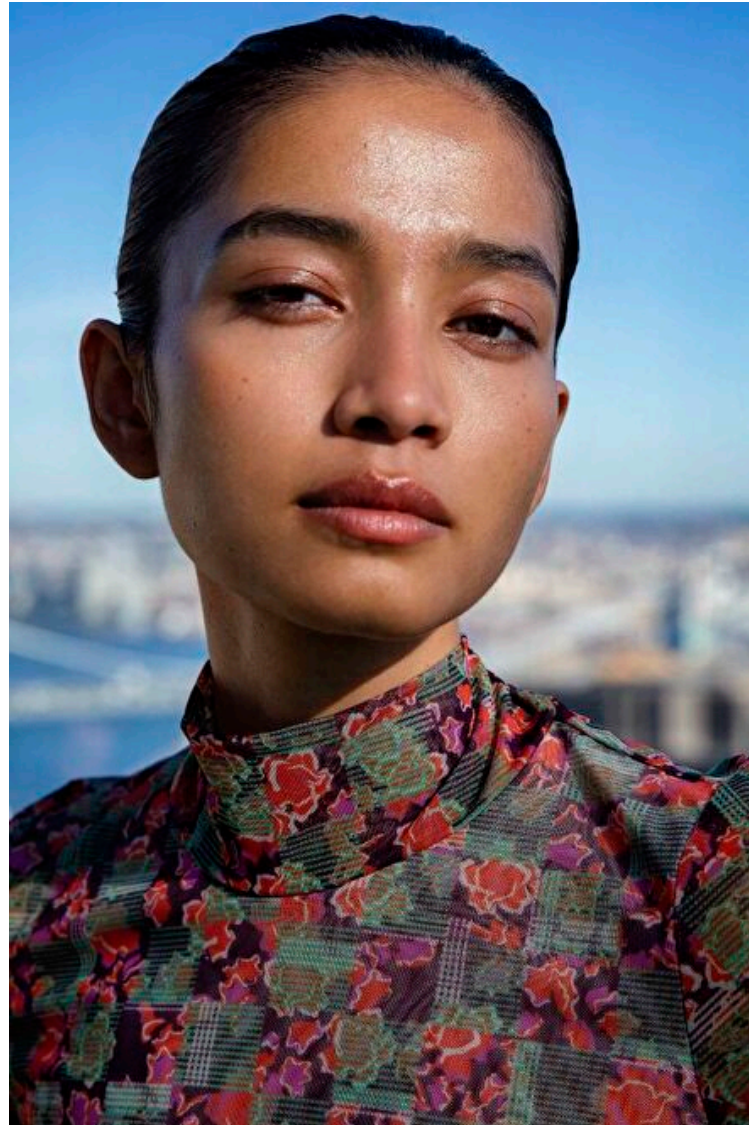

Modellink

Vasagatan 16, Goteborg, 41124, Goteborg, Sweden
Phone: 031-13 15 33 **Email:** info@modellink.se **Website:** <http://modellink.se/>

Sumaya Hazarika

Height 171cm / 5' 7.5"

Bust 80cm / 31.5"

Waist 60cm / 23.5"

Hips 85cm / 33.5"

Shoes EU/US/UK 38 / 7.5 / 5

Eyes Black

Hair Black