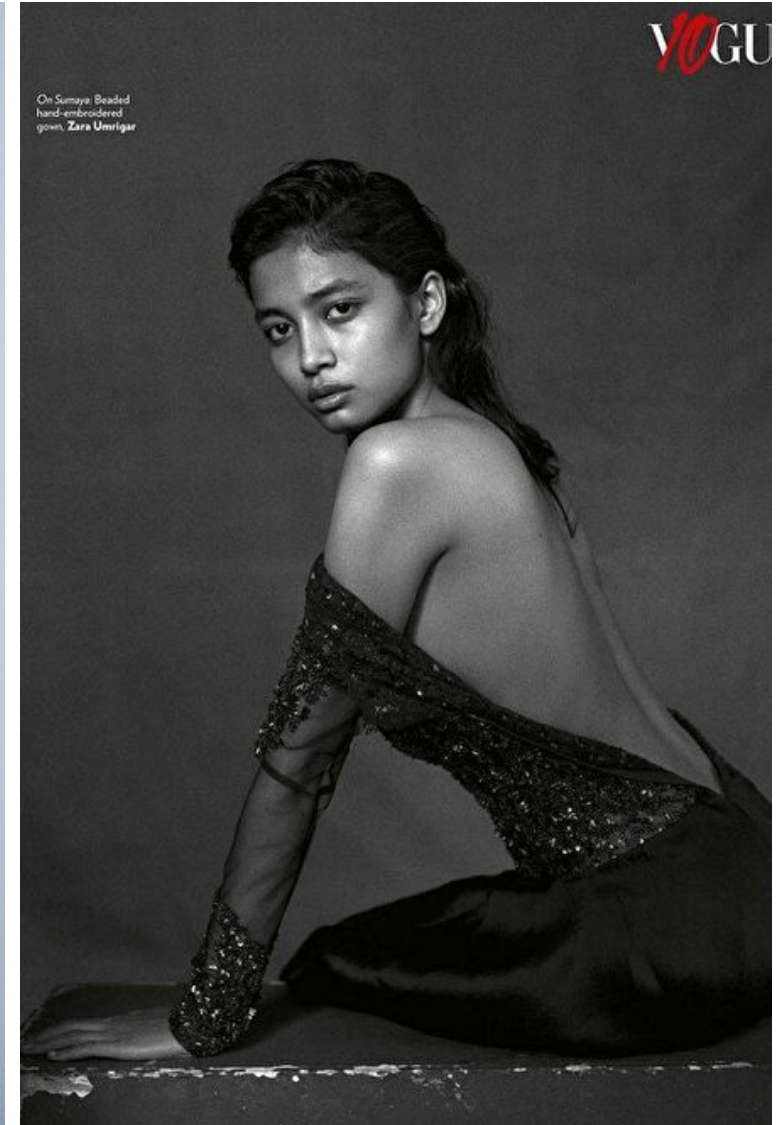

Sumaya Hazarika

Height 171cm / 5' 7.5"

Bust 80cm / 31.5"

Waist 60cm / 23.5"

Hips 85cm / 33.5"

Shoes EU/US/UK 38 / 7.5 / 5

Eyes Black

Hair Black