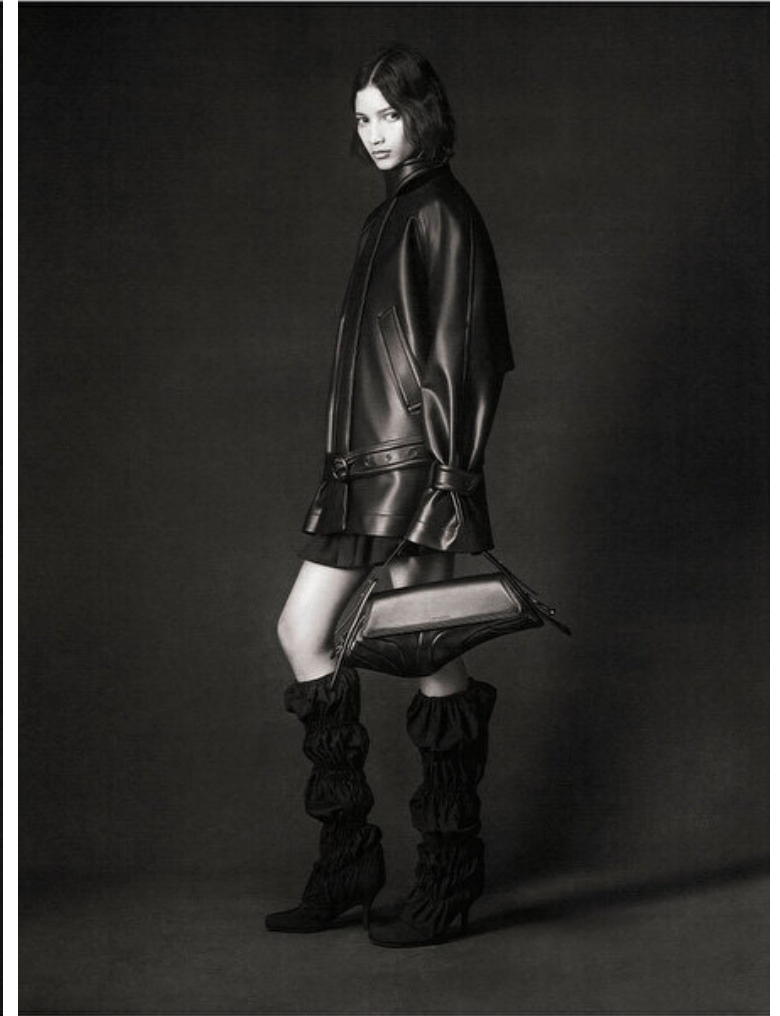

Modellink

Vasagatan 16, Goteborg, 41124, Goteborg, Sweden
Phone: 031-13 15 33 **Email:** info@modellink.se **Website:** http://modellink.se/

Tais Vieira

Height 177cm / 5' 9.5"

Bust 78cm / 30.5"

Waist 58cm / 23"

Hips 87cm / 34.5"

Shoes EU/US/UK 38 / 7.5 / 5

Eyes Brown

Hair Brown

TRUSSARDI