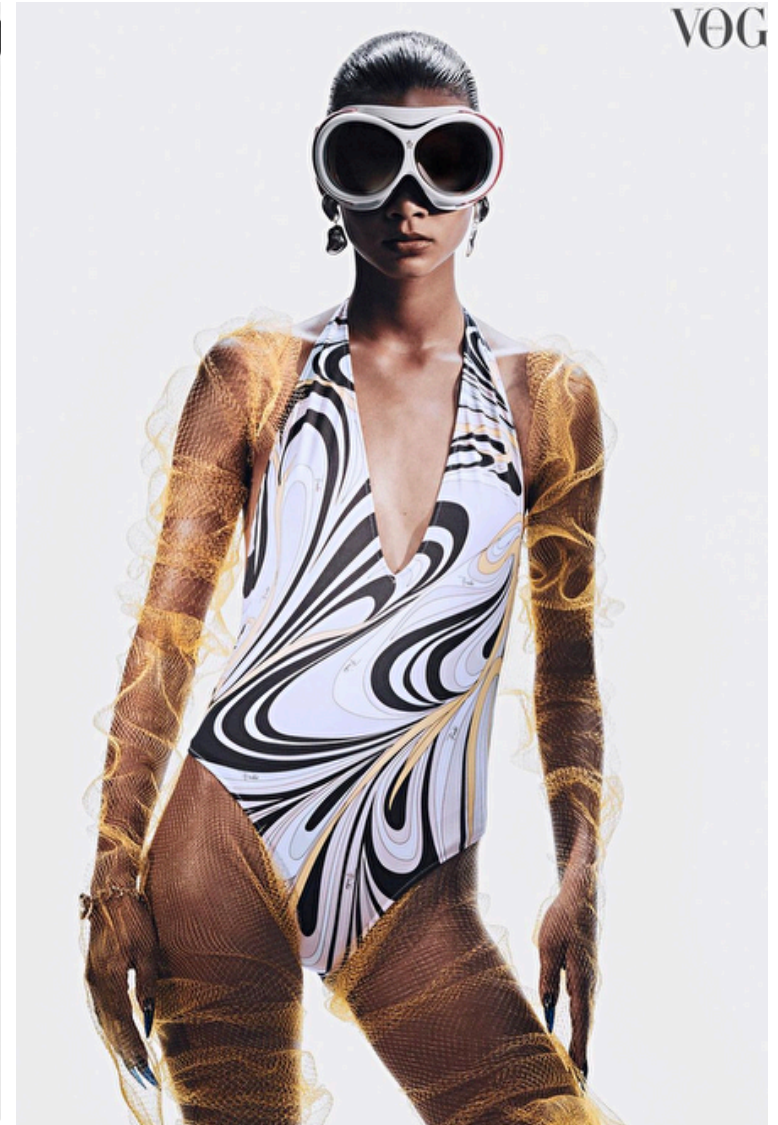

## Tais Vieira

Height 177cm / 5' 9.5"

Bust 78cm / 30.5"

Waist 58cm / 23"

Hips 87cm / 34.5"

Shoes EU/US/UK 38 / 7.5 / 5

Eyes Brown

Hair Brown