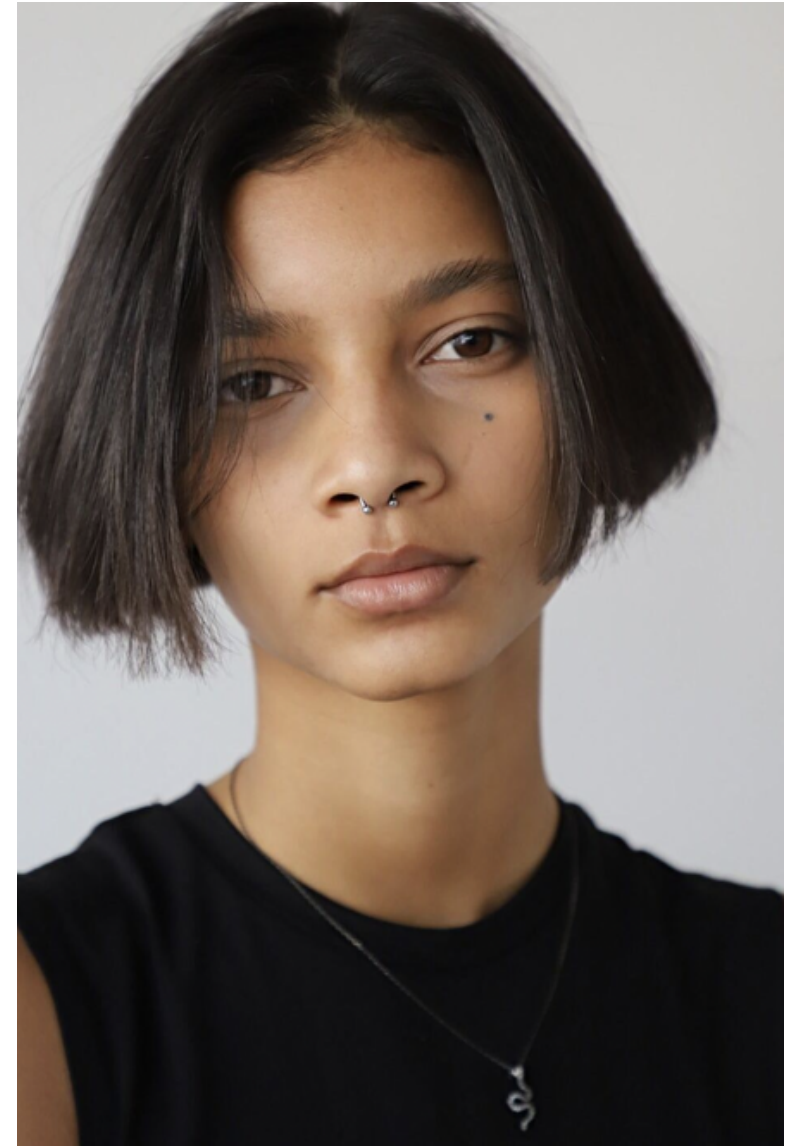

## Tais Vieira

Height 177cm / 5' 9.5"

Bust 78cm / 30.5"

Waist 58cm / 23"

Hips 87cm / 34.5"

Shoes EU/US/UK 38 / 7.5 / 5

Eyes Brown

Hair Brown