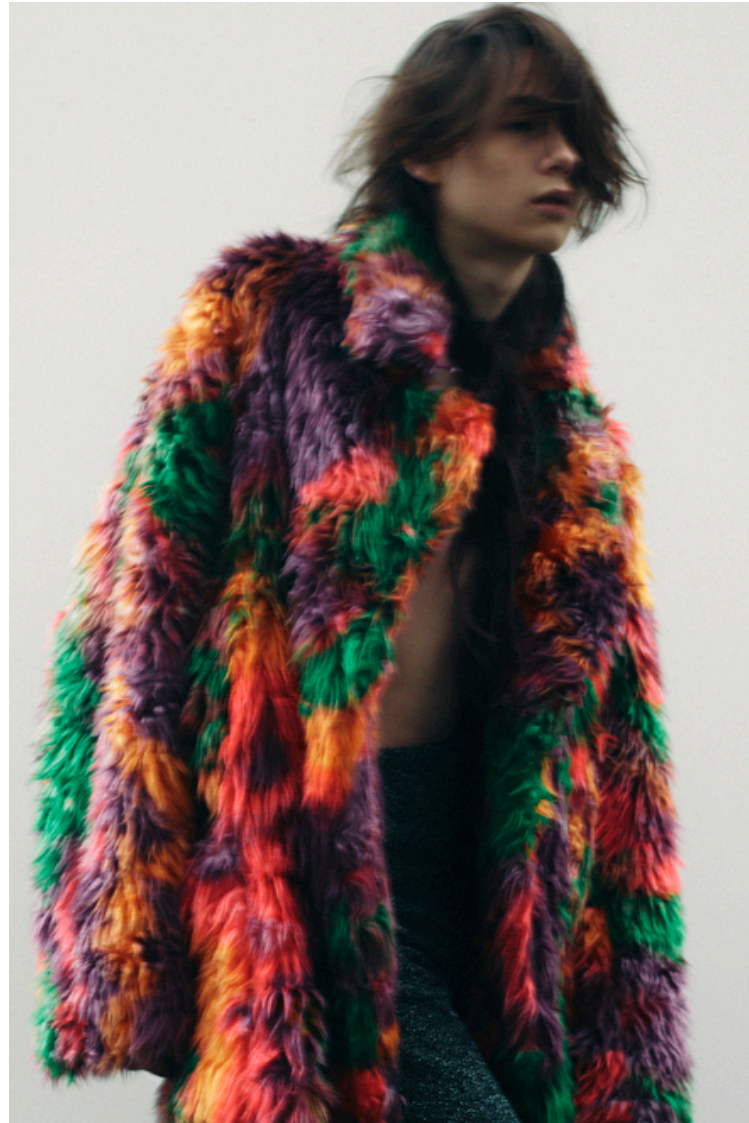

Modellink

Vasagatan 16, Goteborg, 41124, Goteborg, Sweden
Phone: 031-13 15 33 **Email:** info@modellink.se **Website:** <http://modellink.se/>

Takuma Amakasu

Height 186cm / 6' 1.0"

Chest 86cm / 34"

Waist 70cm / 27.5"

Hips 90cm / 35.5"

Shoes EU/US/UK 44 / 11 / 9.5

Eyes Black

Hair Black