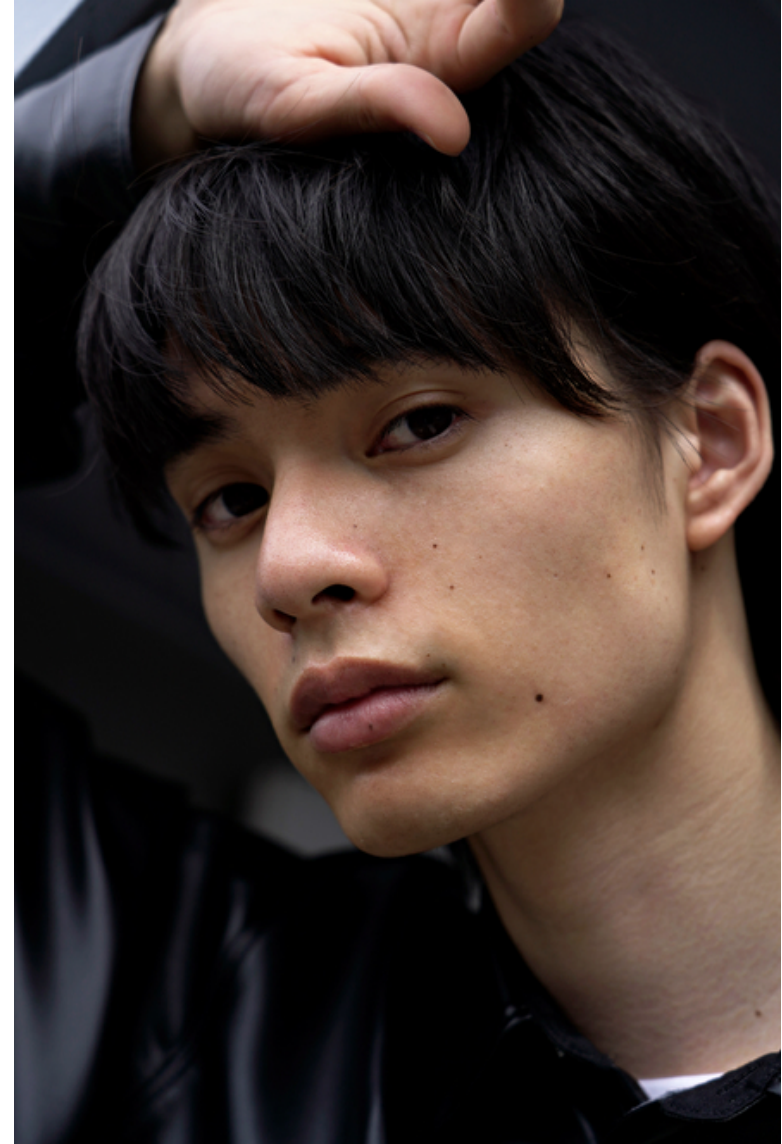

Modellink

Vasagatan 16, Goteborg, 41124, Goteborg, Sweden
Phone: 031-13 15 33 **Email:** info@modellink.se **Website:** <http://modellink.se/>

Takuma Amakasu

Height 186cm / 6' 1.0"

Chest 86cm / 34"

Waist 70cm / 27.5"

Hips 90cm / 35.5"

Shoes EU/US/UK 44 / 11 / 9.5

Eyes Black

Hair Black