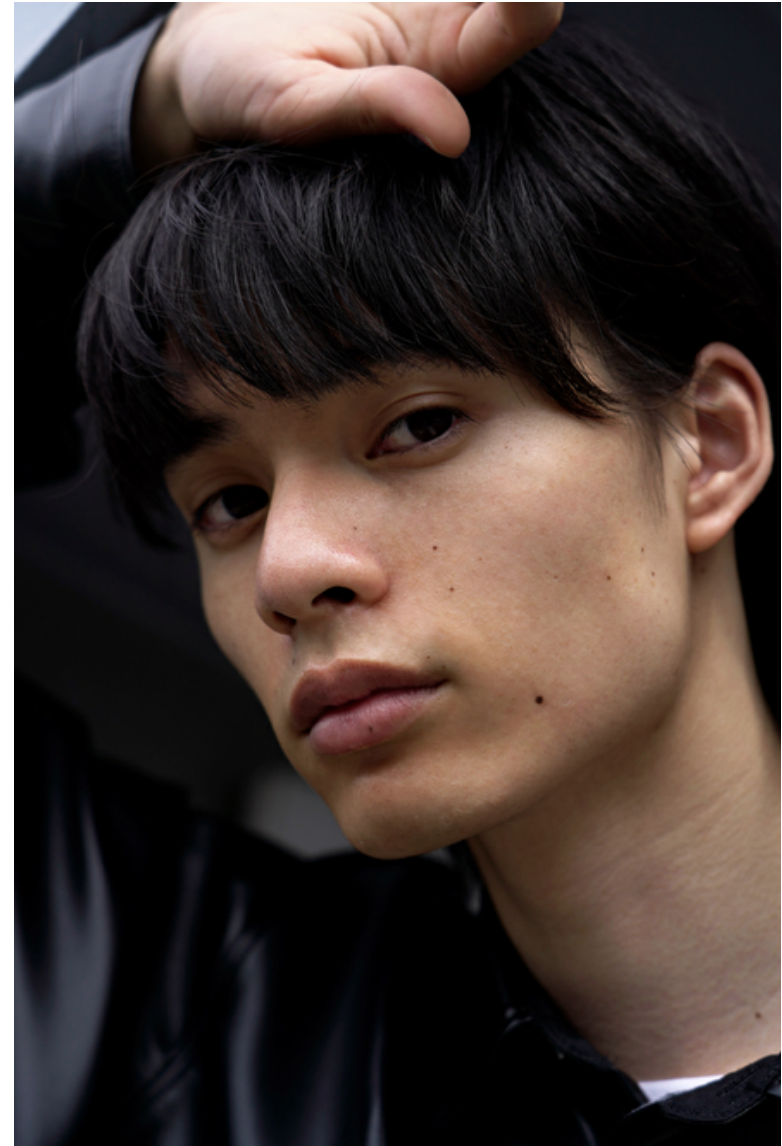

Takuma Amakasu

Height 186cm / 6' 1.0"

Chest 86cm / 34"

Waist 70cm / 27.5"

Hips 90cm / 35.5"

Shoes EU/US/UK 44 / 11 / 9.5

Eyes Black

Hair Black