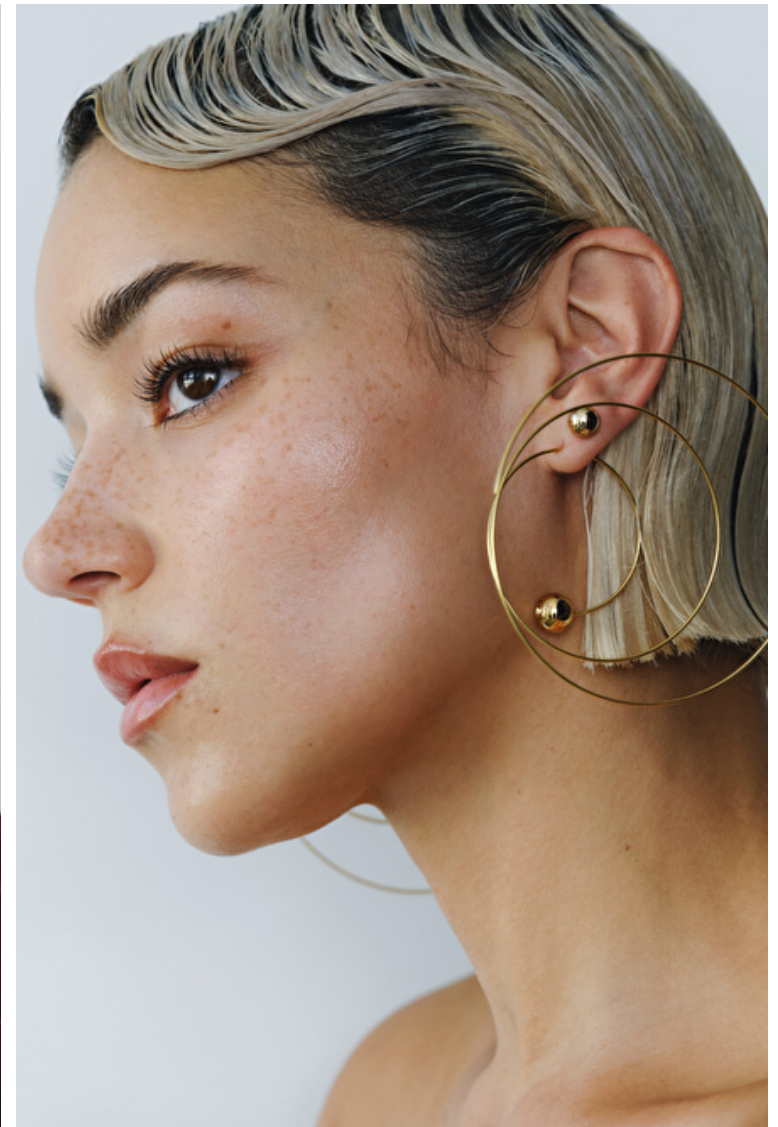

## Tashi Rodriguez

Height 170cm / 5' 7.0"

Bust 86cm / 34"

Waist 64cm / 25"

Hips 86cm / 34"