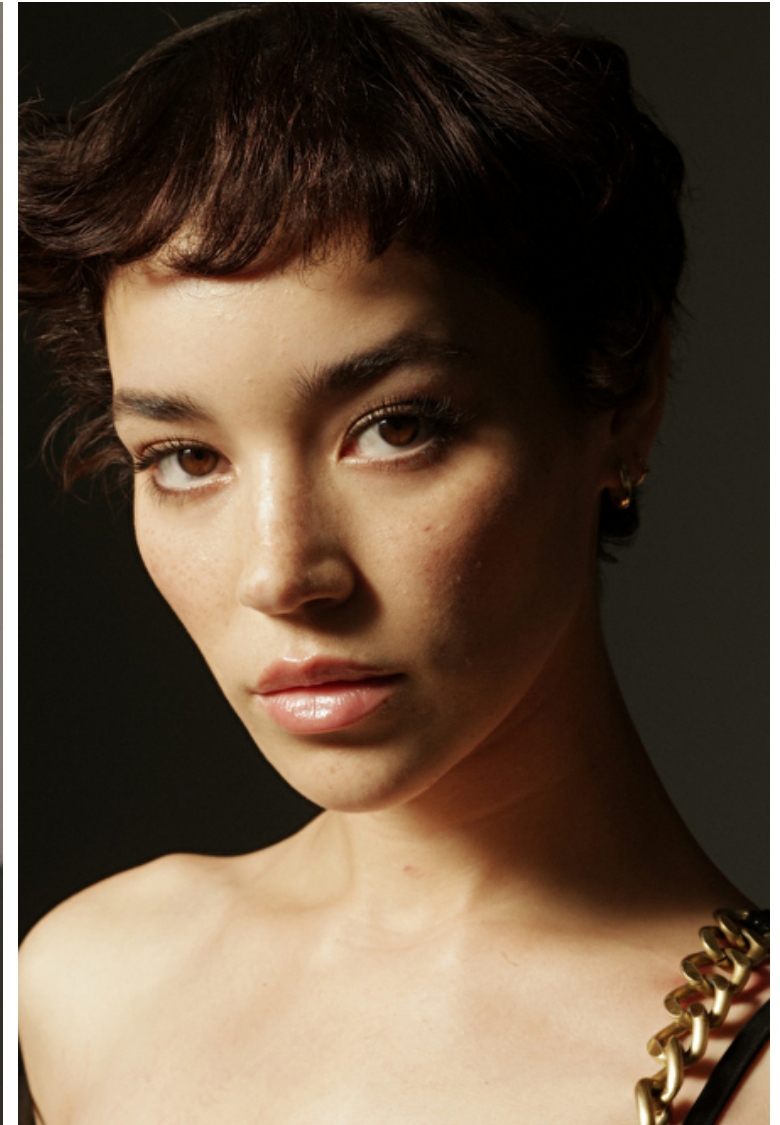

Modellink

Vasagatan 16, Goteborg, 41124, Goteborg, Sweden
Phone: 031-13 15 33 **Email:** info@modellink.se **Website:** <http://modellink.se/>

Tashi Rodriguez

Height 170cm / 5' 7.0"

Bust 86cm / 34"

Waist 64cm / 25"

Hips 86cm / 34"