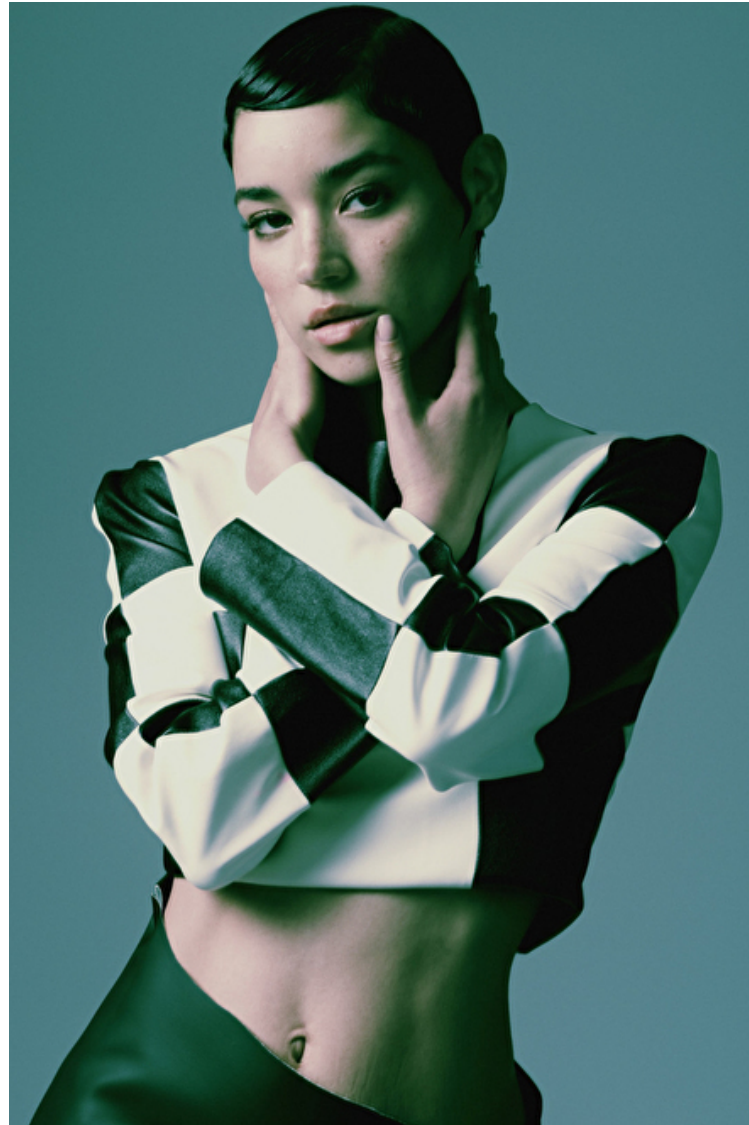

Modellink

Vasagatan 16, Goteborg, 41124, Goteborg, Sweden
Phone: 031-13 15 33 **Email:** info@modellink.se **Website:** <http://modellink.se/>

Tashi Rodriguez

Height 170cm / 5' 7.0"

Bust 86cm / 34"

Waist 64cm / 25"

Hips 86cm / 34"