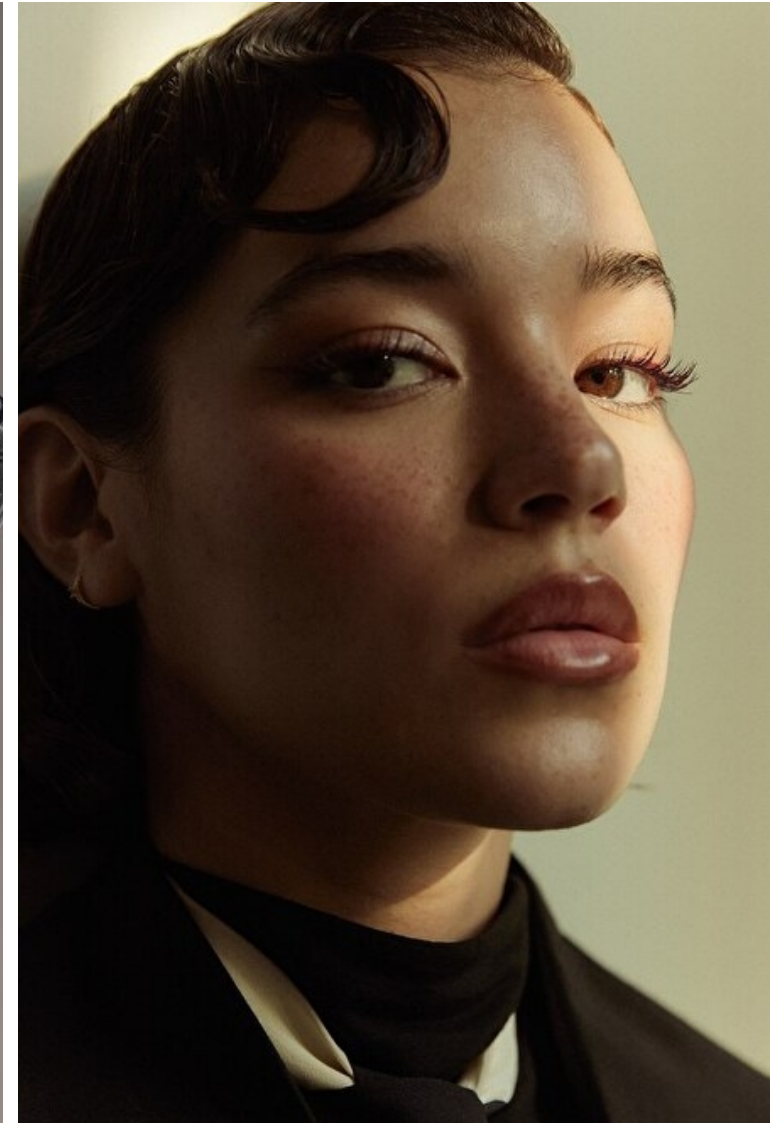

Tashi Rodriguez

Height 170cm / 5' 7.0"

Bust 86cm / 34"

Waist 64cm / 25"

Hips 86cm / 34"