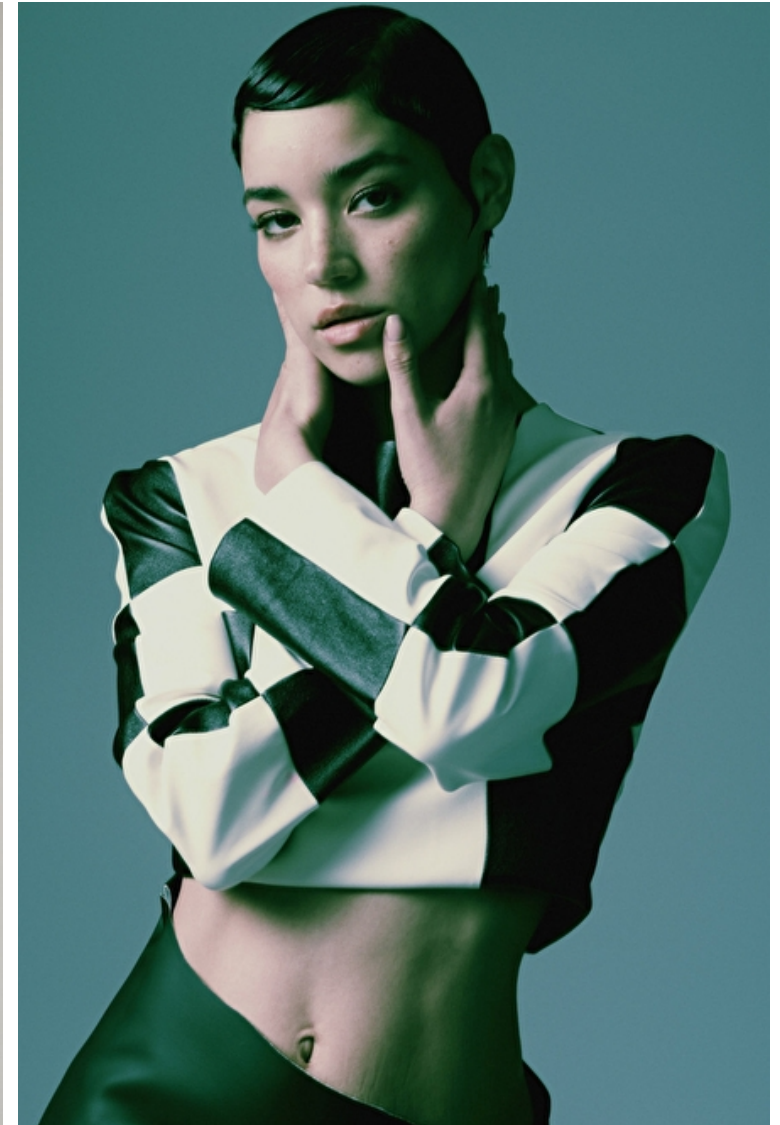

Tashi Rodriguez

Height 170cm / 5' 7.0"

Bust 86cm / 34"

Waist 64cm / 25"

Hips 86cm / 34"