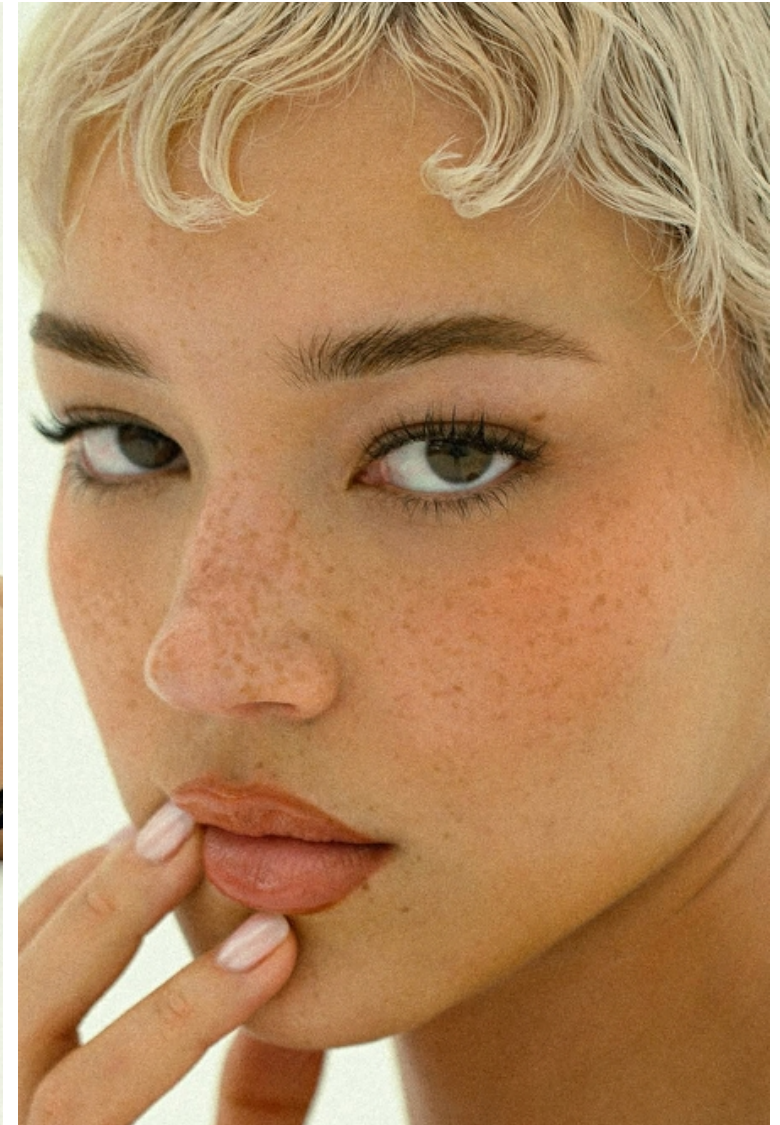

Tashi Rodriguez

Height 170cm / 5' 7.0"

Bust 86cm / 34"

Waist 64cm / 25"

Hips 86cm / 34"