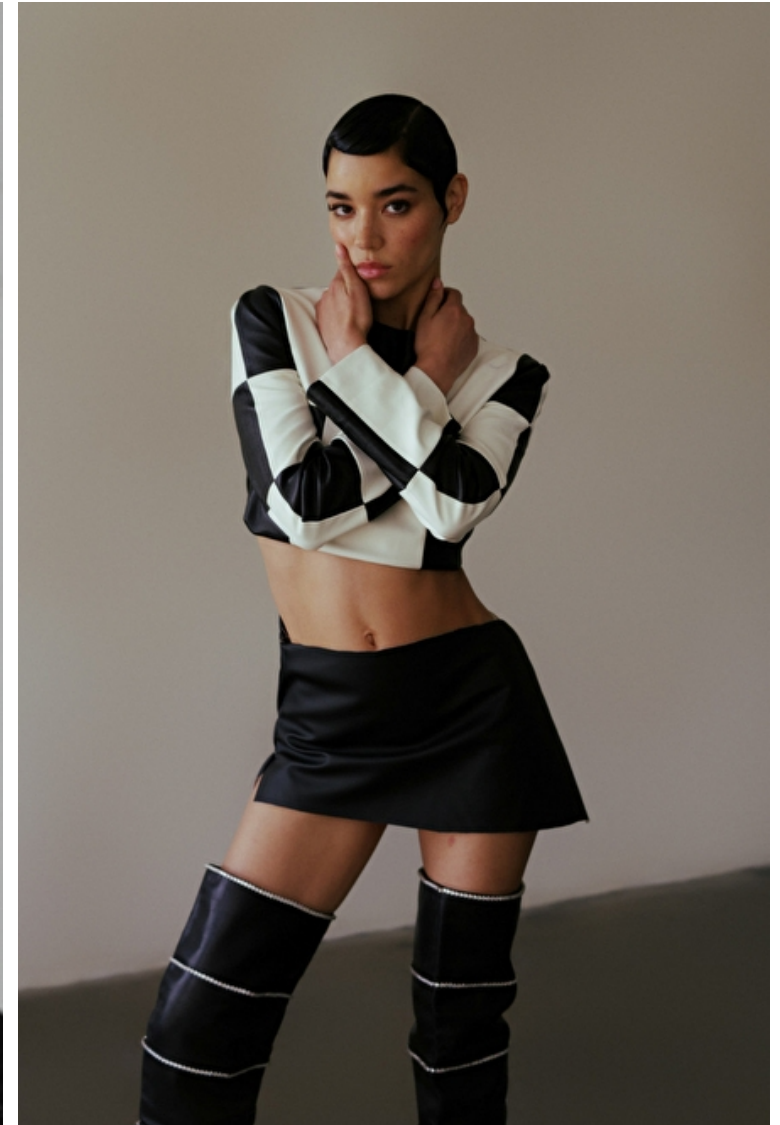

Tashi Rodriguez

Height 170cm / 5' 7.0"

Bust 86cm / 34"

Waist 64cm / 25"

Hips 86cm / 34"