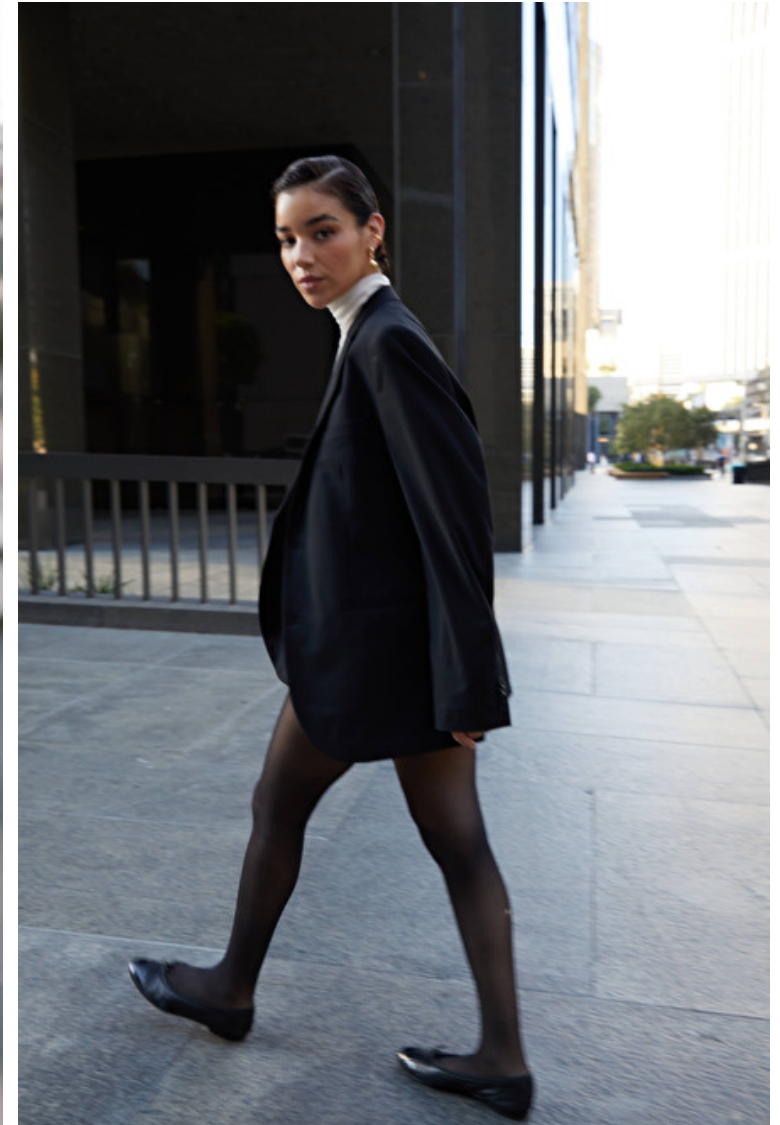

Modellink

Vasagatan 16, Goteborg, 41124, Goteborg, Sweden
Phone: 031-13 15 33 **Email:** info@modellink.se **Website:** <http://modellink.se/>

Tashi Rodriguez

Height 170cm / 5' 7.0"

Bust 86cm / 34"

Waist 64cm / 25"

Hips 86cm / 34"