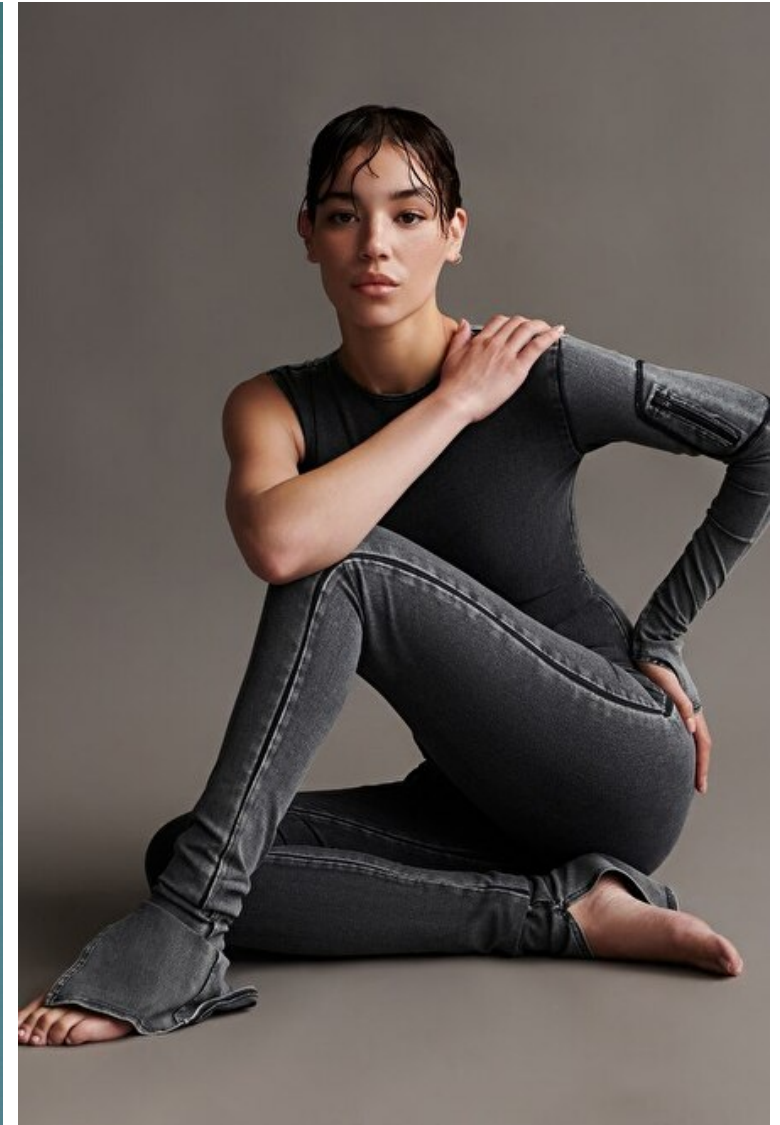

Modellink

Vasagatan 16, Goteborg, 41124, Goteborg, Sweden
Phone: 031-13 15 33 **Email:** info@modellink.se **Website:** <http://modellink.se/>

Tashi Rodriguez

Height 170cm / 5' 7.0"

Bust 86cm / 34"

Waist 64cm / 25"

Hips 86cm / 34"