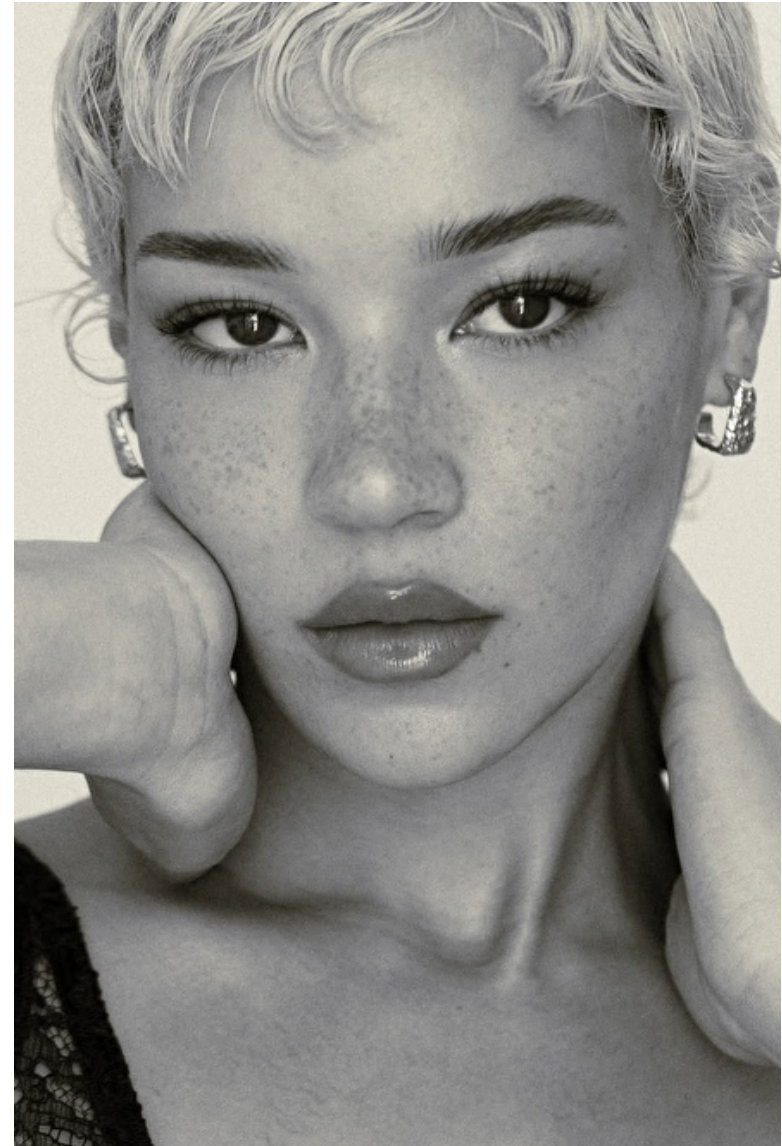

## Tashi Rodriguez

Height 170cm / 5' 7.0"

Bust 86cm / 34"

Waist 64cm / 25"

Hips 86cm / 34"