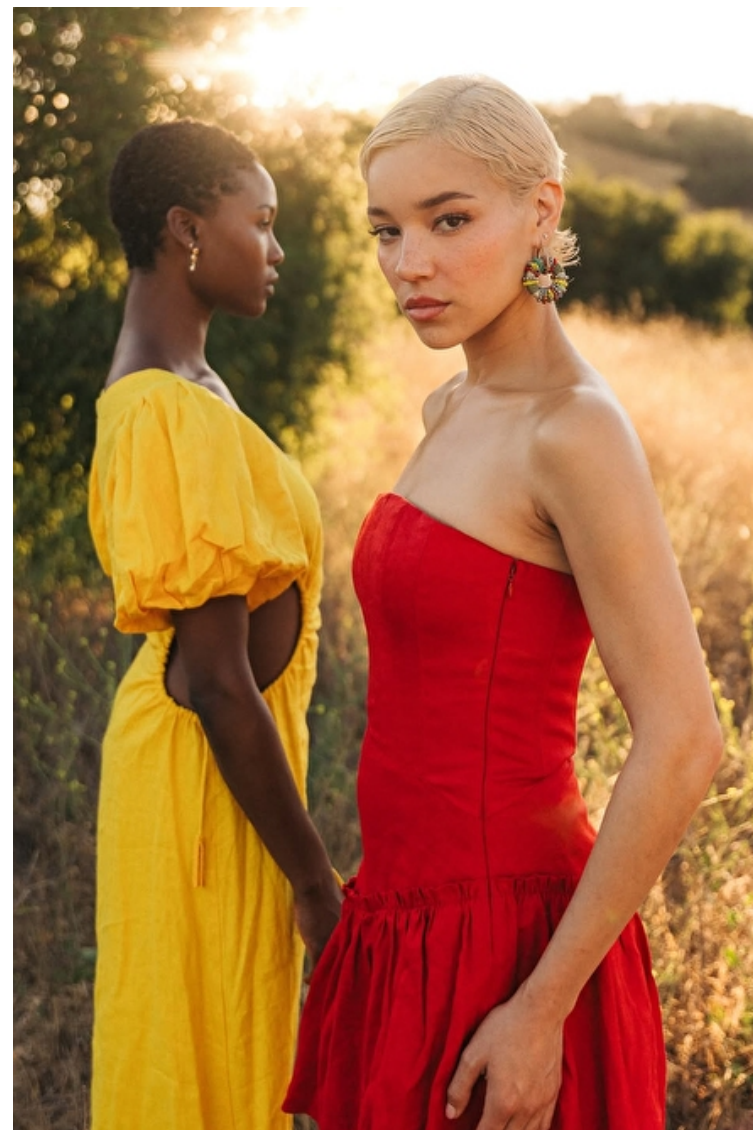

## Tashi Rodriguez

Height 170cm / 5' 7.0"

Bust 86cm / 34"

Waist 64cm / 25"

Hips 86cm / 34"