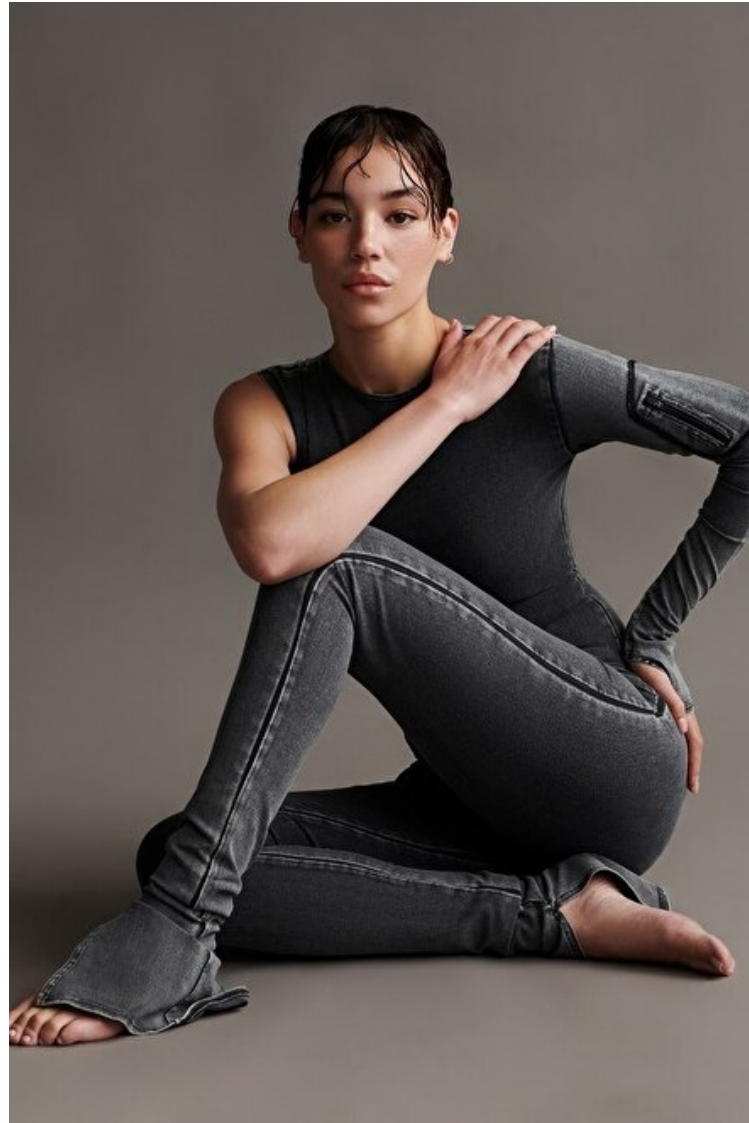

Tashi Rodriguez

Height 170cm / 5' 7.0"

Bust 86cm / 34"

Waist 64cm / 25"

Hips 86cm / 34"