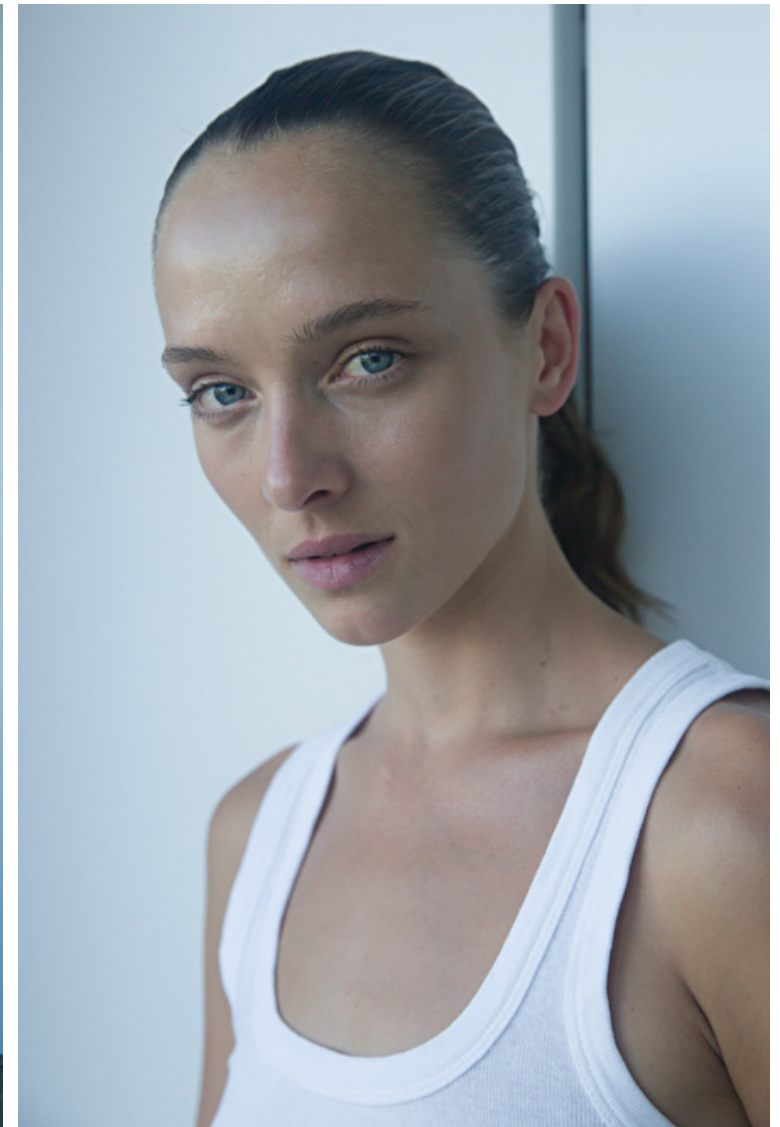

Modellink

Vasagatan 16, Goteborg, 41124, Goteborg, Sweden
Phone: 031-13 15 33 **Email:** info@modellink.se **Website:** http://modellink.se/

Tatyana Gilliam

Height 170cm / 5' 7.0"

Bust 81cm / 32"

Waist 60cm / 23.5"

Hips 86cm / 34"

Shoes EU/US/UK 38.5 / 7.5 / 5

Eyes Blue

Hair Dark blond

Cup B