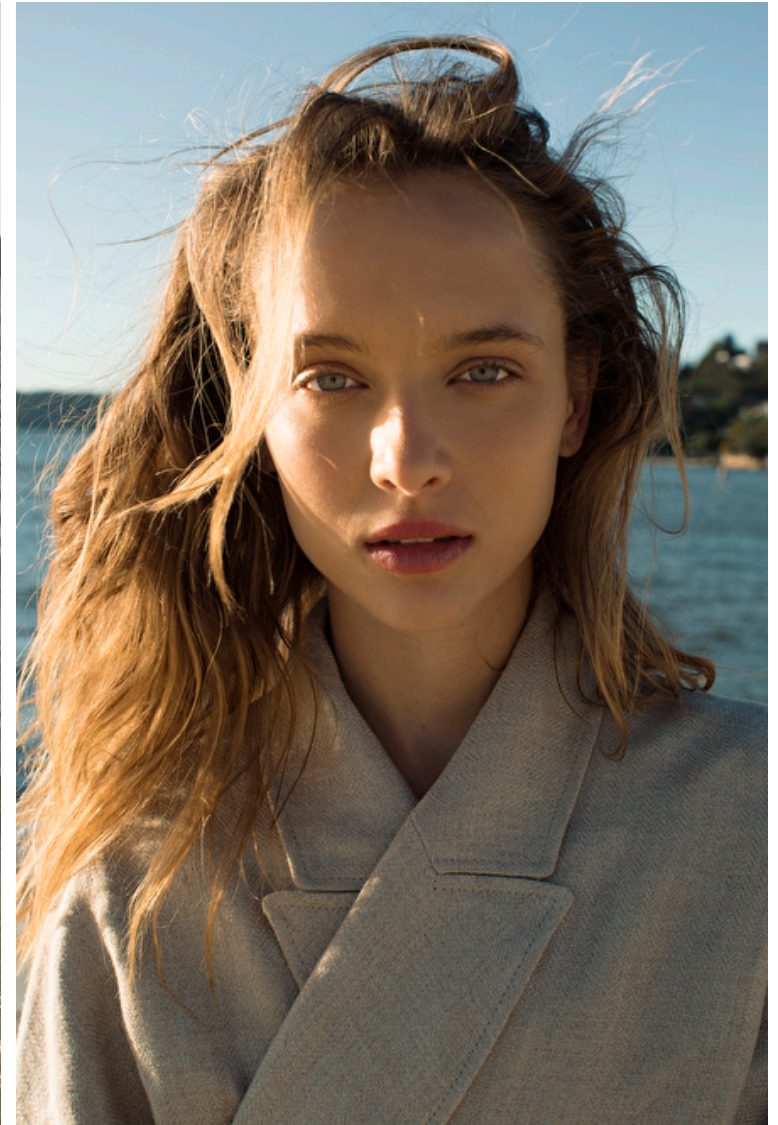

Modellink

Vasagatan 16, Goteborg, 41124, Goteborg, Sweden
Phone: 031-13 15 33 **Email:** info@modellink.se **Website:** http://modellink.se/

Tatyana Gilliam

Height 170cm / 5' 7.0"

Bust 81cm / 32"

Waist 60cm / 23.5"

Hips 86cm / 34"

Shoes EU/US/UK 38.5 / 7.5 / 5

Eyes Blue

Hair Dark blond

Cup B