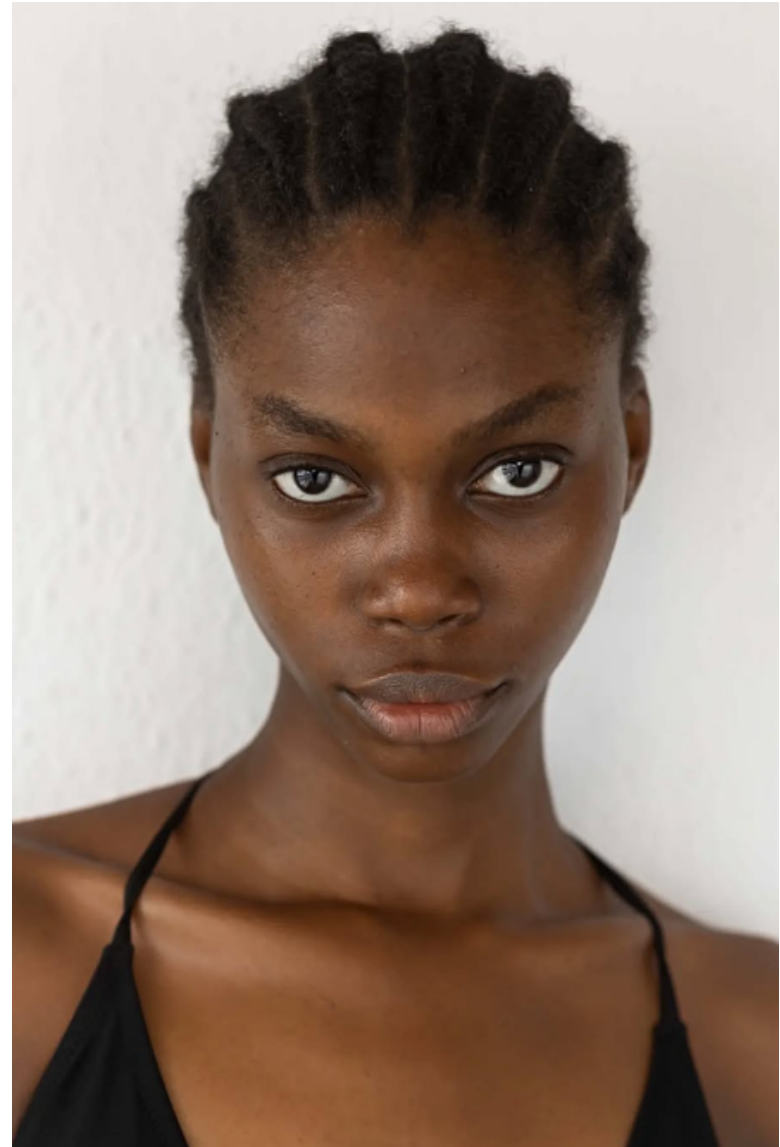

Modellink

Vasagatan 16, Goteborg, 41124, Goteborg, Sweden
Phone: 031-13 15 33 **Email:** info@modellink.se **Website:** <http://modellink.se/>

Theresa Akpodiete

Height 180cm / 5' 11.0"

Bust 76cm / 30"

Waist 61cm / 24"

Hips 86cm / 34"

Eyes Black

Hair Black