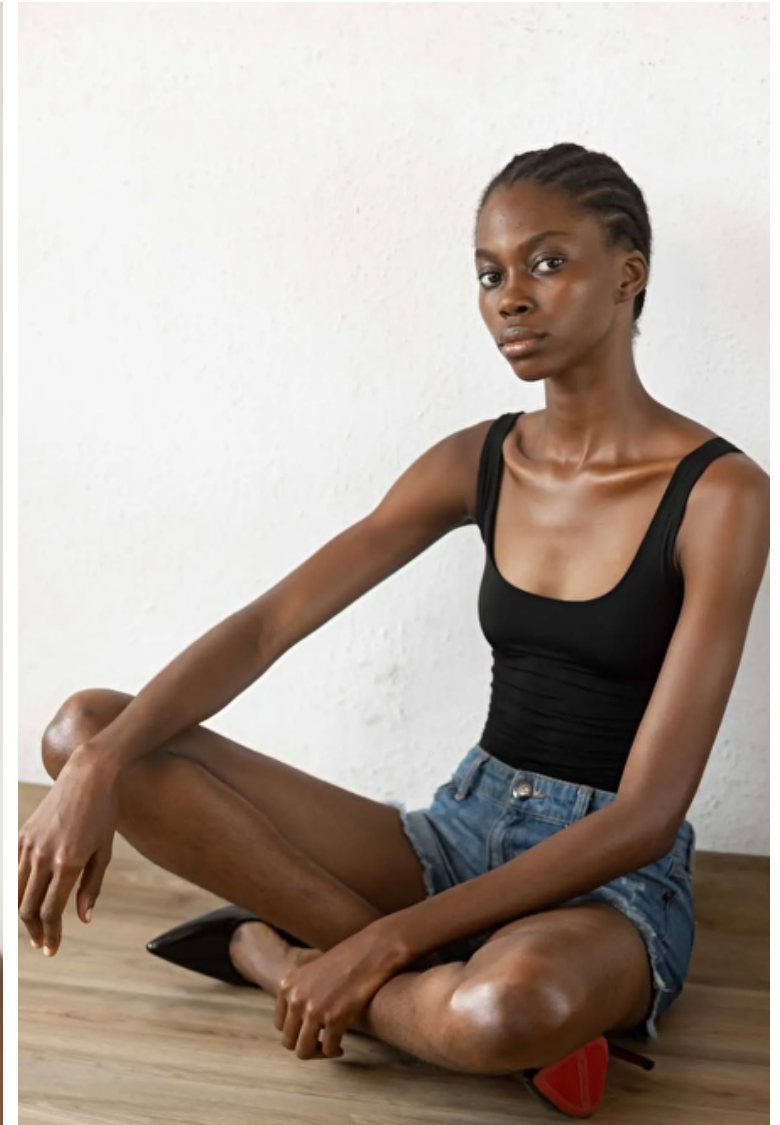

Modellink

Vasagatan 16, Goteborg, 41124, Goteborg, Sweden
Phone: 031-13 15 33 **Email:** info@modellink.se **Website:** <http://modellink.se/>

Theresa Akpodiete

Height 180cm / 5' 11.0"

Bust 76cm / 30"

Waist 61cm / 24"

Hips 86cm / 34"

Eyes Black

Hair Black