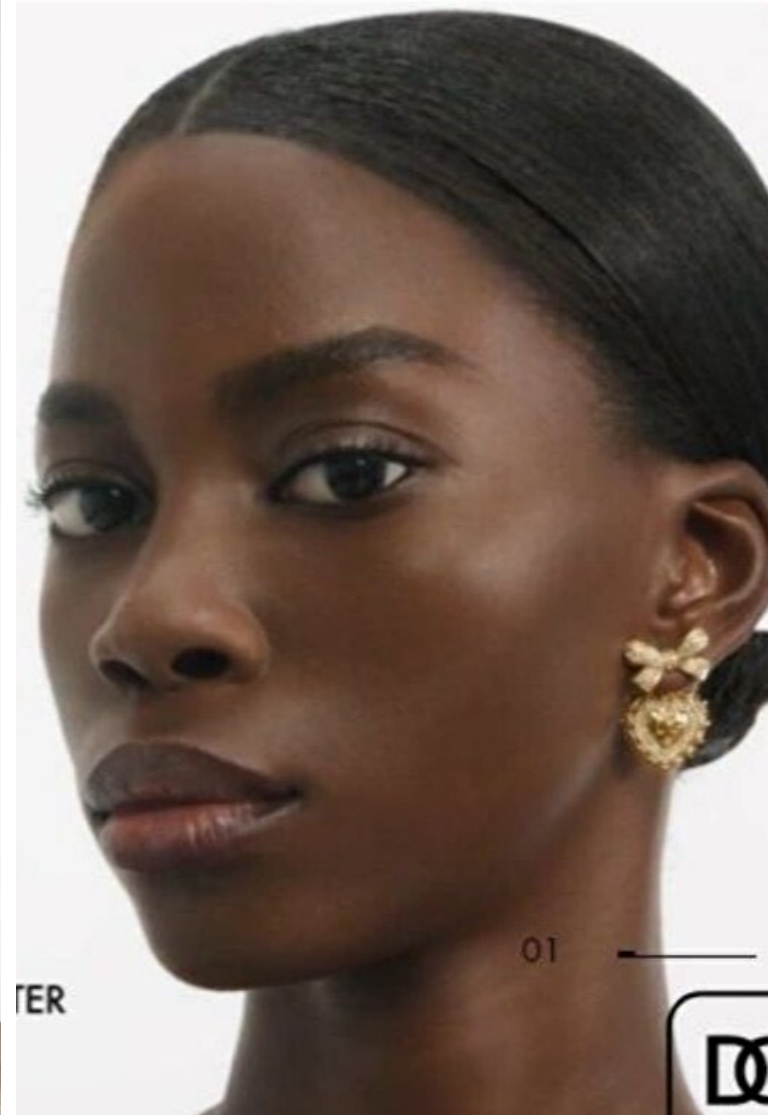

Theresa Akpodiete

Height 180cm / 5' 11.0"

Bust 76cm / 30"

Waist 61cm / 24"

Hips 86cm / 34"

Eyes Black

Hair Black

Modellink