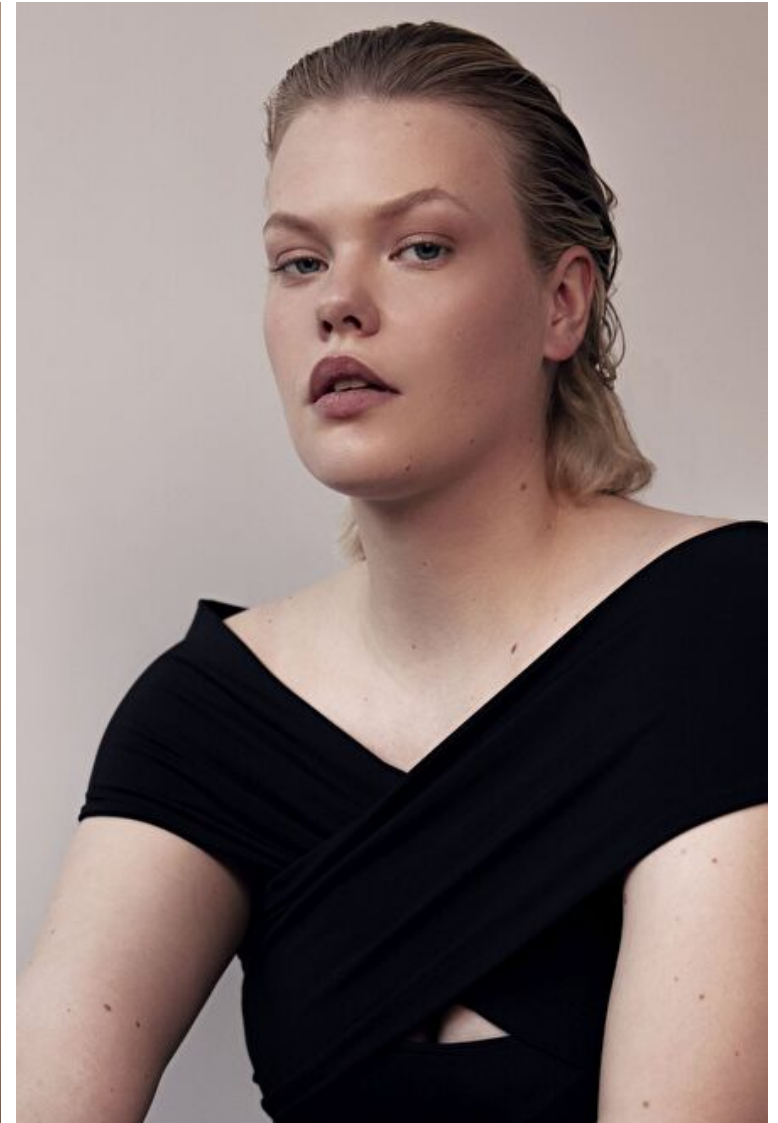

Modellink

Vasagatan 16, Goteborg, 41124, Goteborg, Sweden
Phone: 031-13 15 33 **Email:** info@modellink.se **Website:** http://modellink.se/

Theresa Frömberg

Height 178cm / 5' 10.0"

Bust 104cm / 41"

Waist 90cm / 35.5"

Hips 112cm / 44"

Shoes EU/US/UK 41 / 9.5 / 8

Eyes Blue

Hair Blond

Cup C