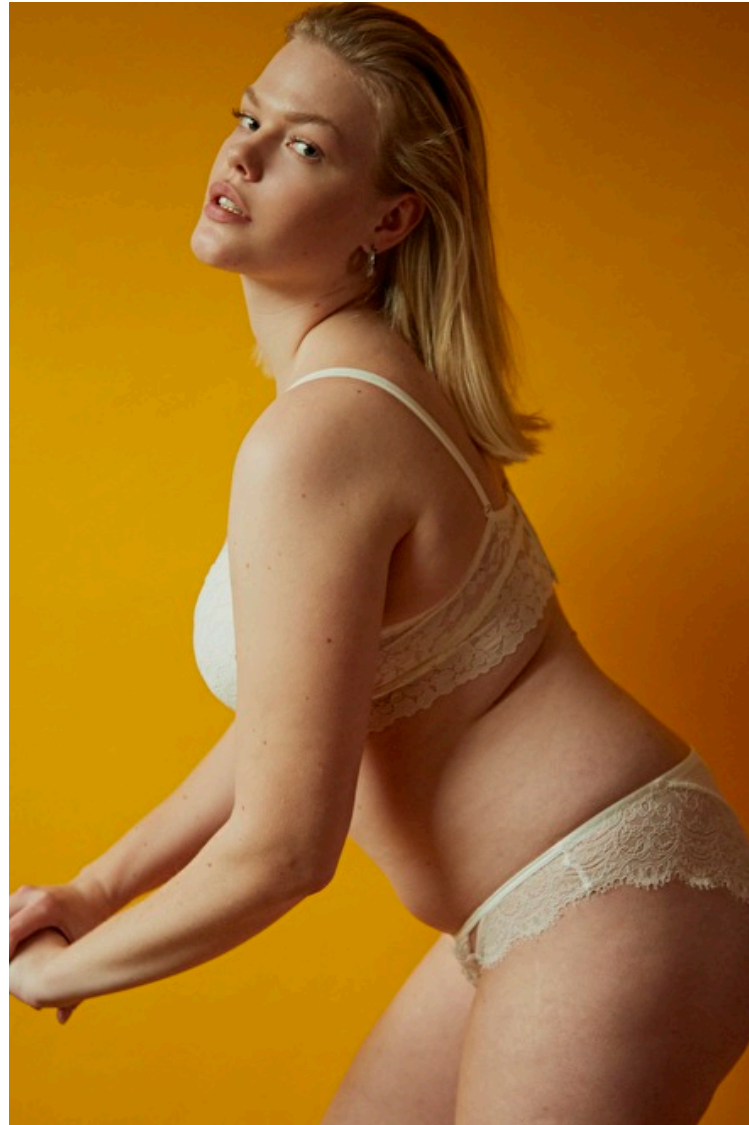

Modellink

Vasagatan 16, Goteborg, 41124, Goteborg, Sweden
Phone: 031-13 15 33 **Email:** info@modellink.se **Website:** http://modellink.se/

Theresa Frömberg

Height 178cm / 5' 10.0"

Bust 104cm / 41"

Waist 90cm / 35.5"

Hips 112cm / 44"

Shoes EU/US/UK 41 / 9.5 / 8

Eyes Blue

Hair Blond

Cup C