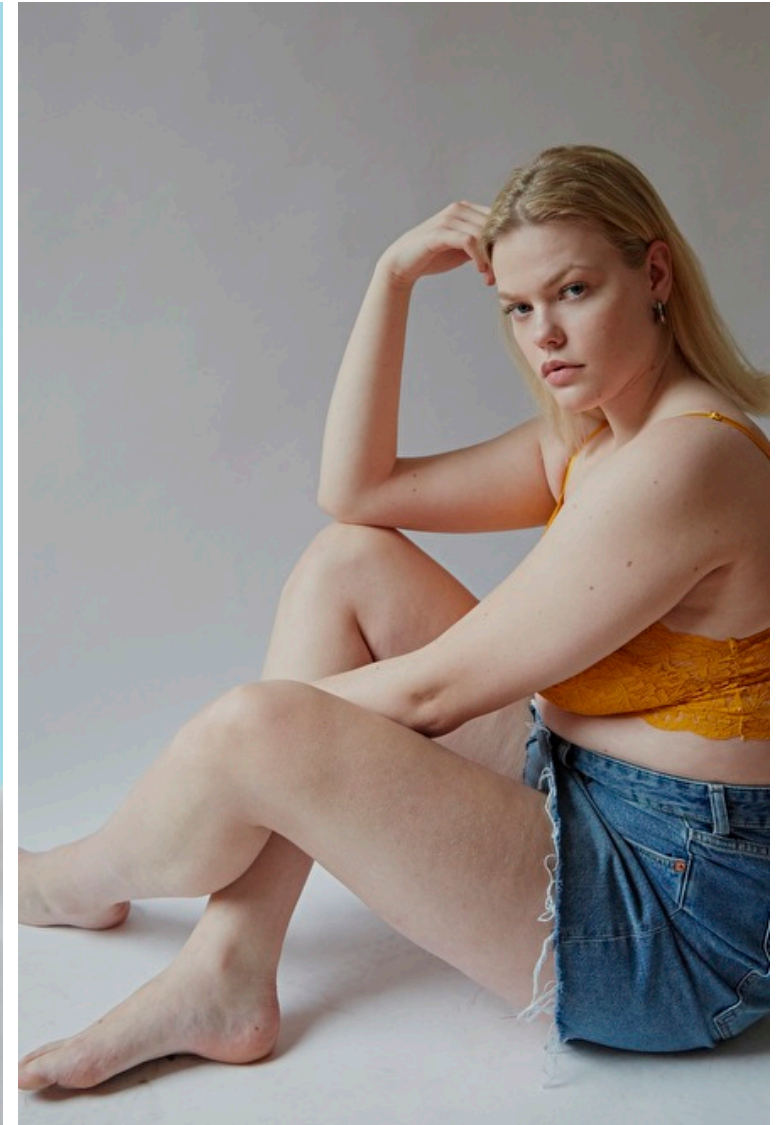

Modellink

Vasagatan 16, Goteborg, 41124, Goteborg, Sweden
Phone: 031-13 15 33 **Email:** info@modellink.se **Website:** http://modellink.se/

Theresa Frömberg

Height 178cm / 5' 10.0"

Bust 104cm / 41"

Waist 90cm / 35.5"

Hips 112cm / 44"

Shoes EU/US/UK 41 / 9.5 / 8

Eyes Blue

Hair Blond

Cup C