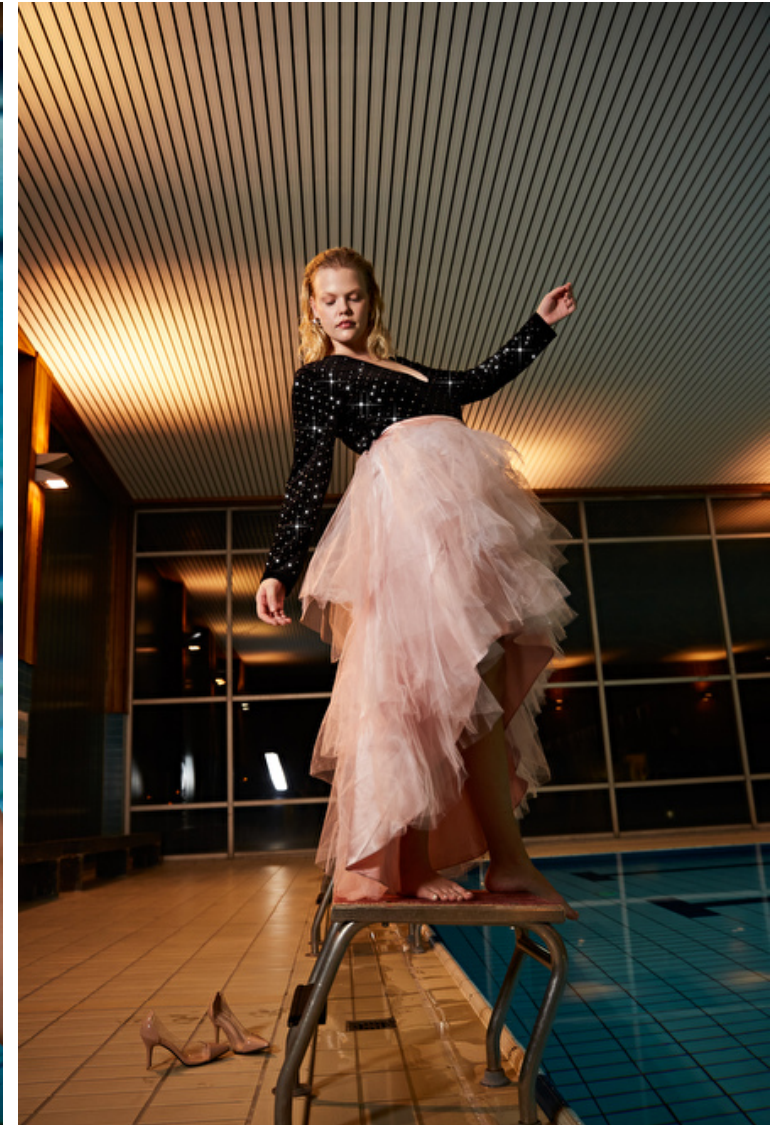

Modellink

Vasagatan 16, Goteborg, 41124, Goteborg, Sweden
Phone: 031-13 15 33 **Email:** info@modellink.se **Website:** http://modellink.se/

Theresa Frömberg

Height 178cm / 5' 10.0"

Bust 104cm / 41"

Waist 90cm / 35.5"

Hips 112cm / 44"

Shoes EU/US/UK 41 / 9.5 / 8

Eyes Blue

Hair Blond

Cup C