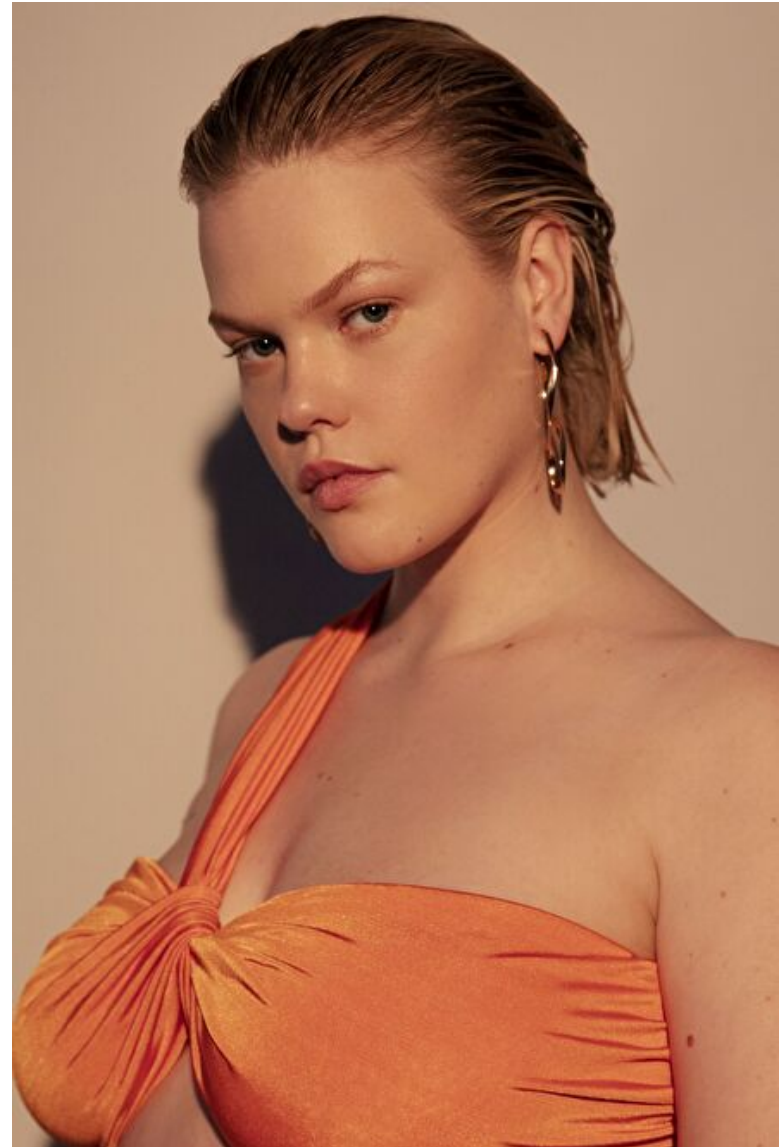

Modellink

Vasagatan 16, Goteborg, 41124, Goteborg, Sweden
Phone: 031-13 15 33 **Email:** info@modellink.se **Website:** <http://modellink.se/>

Theresa Frömberg

Height 178cm / 5' 10.0"

Bust 104cm / 41"

Waist 90cm / 35.5"

Hips 112cm / 44"

Shoes EU/US/UK 41 / 9.5 / 8

Eyes Blue

Hair Blond

Cup C