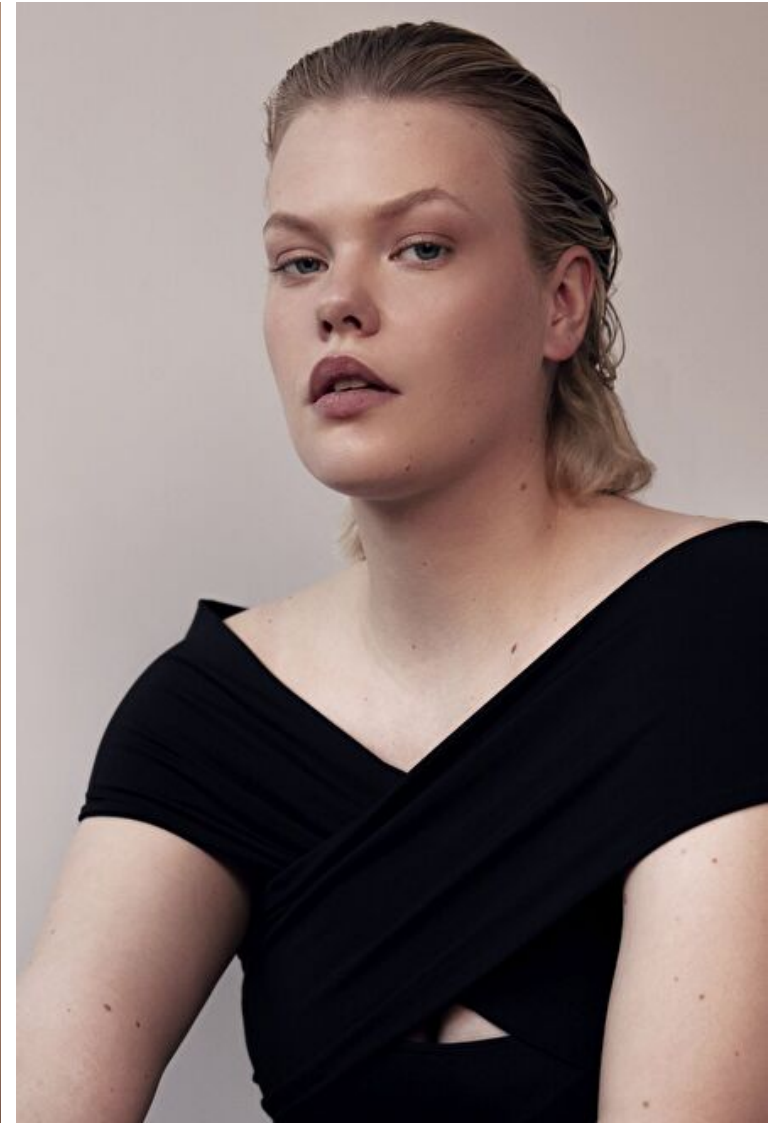

Modellink

Vasagatan 16, Goteborg, 41124, Goteborg, Sweden
Phone: 031-13 15 33 **Email:** info@modellink.se **Website:** http://modellink.se/

Theresa Frömberg

Height 178cm / 5' 10.0"

Bust 104cm / 41"

Waist 90cm / 35.5"

Hips 112cm / 44"

Shoes EU/US/UK 41 / 9.5 / 8

Eyes Blue

Hair Blond

Cup C