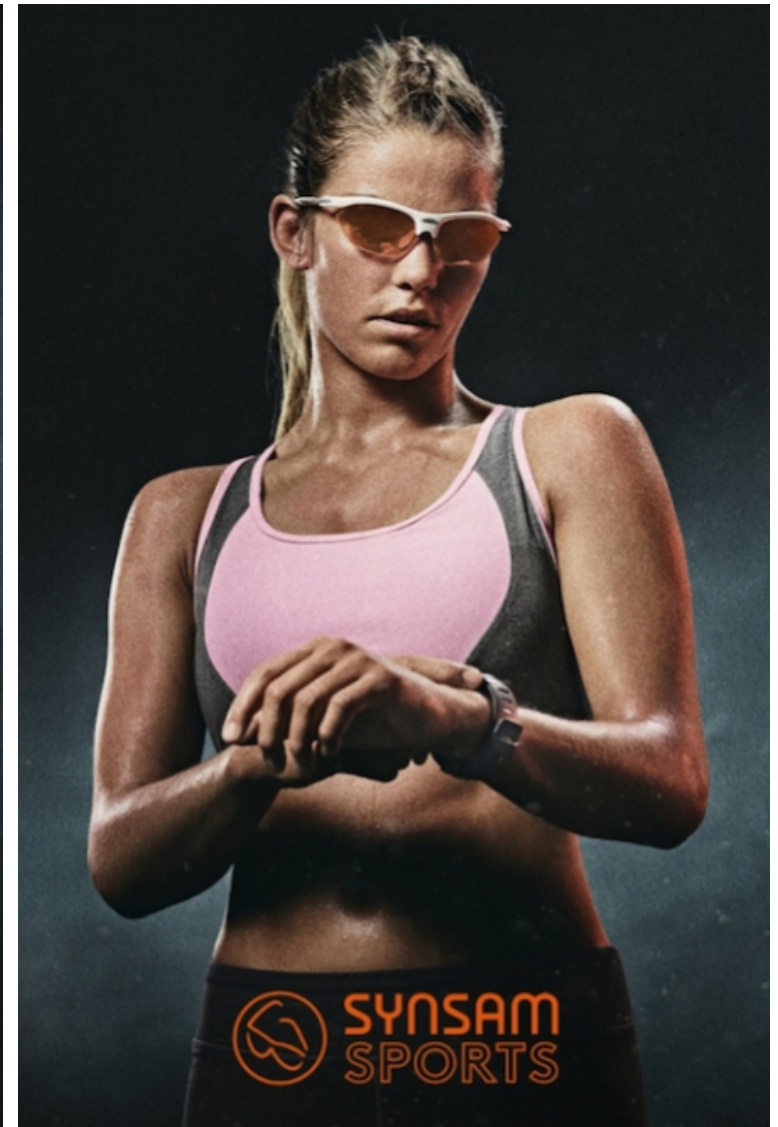

Therese Persson

Height 170cm / 5' 7.0"

Bust 90cm / 35.5"

Waist 73cm / 28.5"

Hips 100cm / 39.5"

Shoes EU/US/UK 39 / 8 / 6

Eyes Blue

Hair Brown