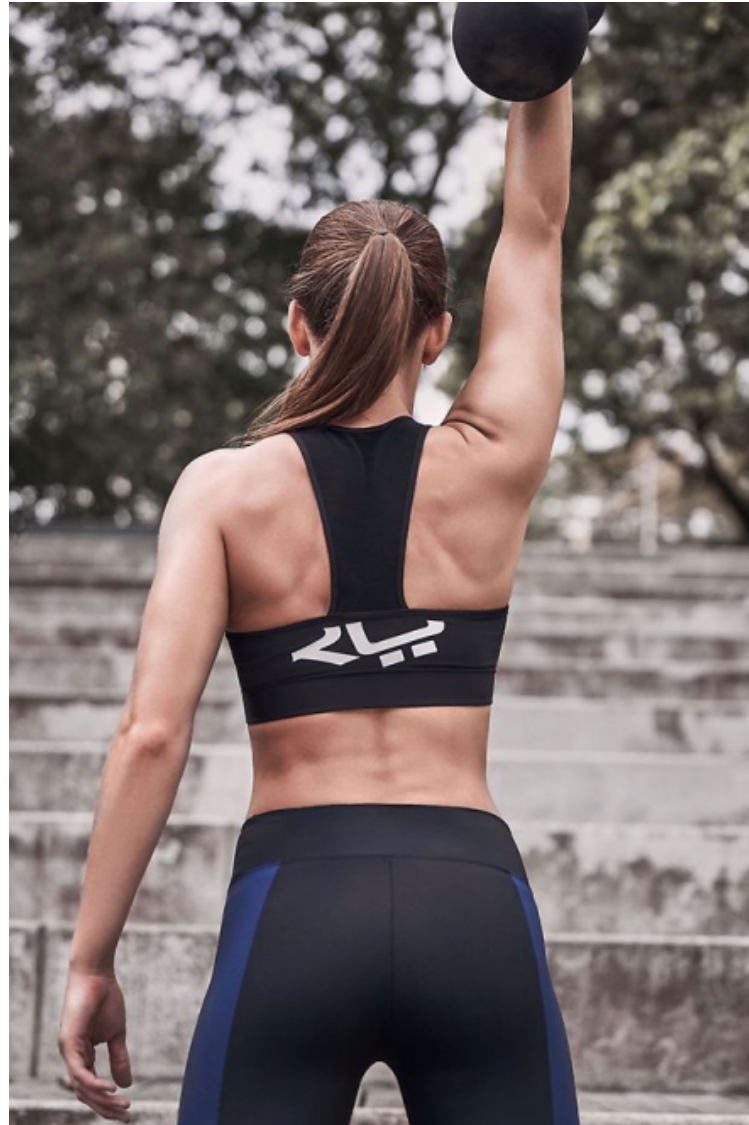

Therese Persson

Height 170cm / 5' 7.0"

Bust 90cm / 35.5"

Waist 73cm / 28.5"

Hips 100cm / 39.5"

Shoes EU/US/UK 39 / 8 / 6

Eyes Blue

Hair Brown