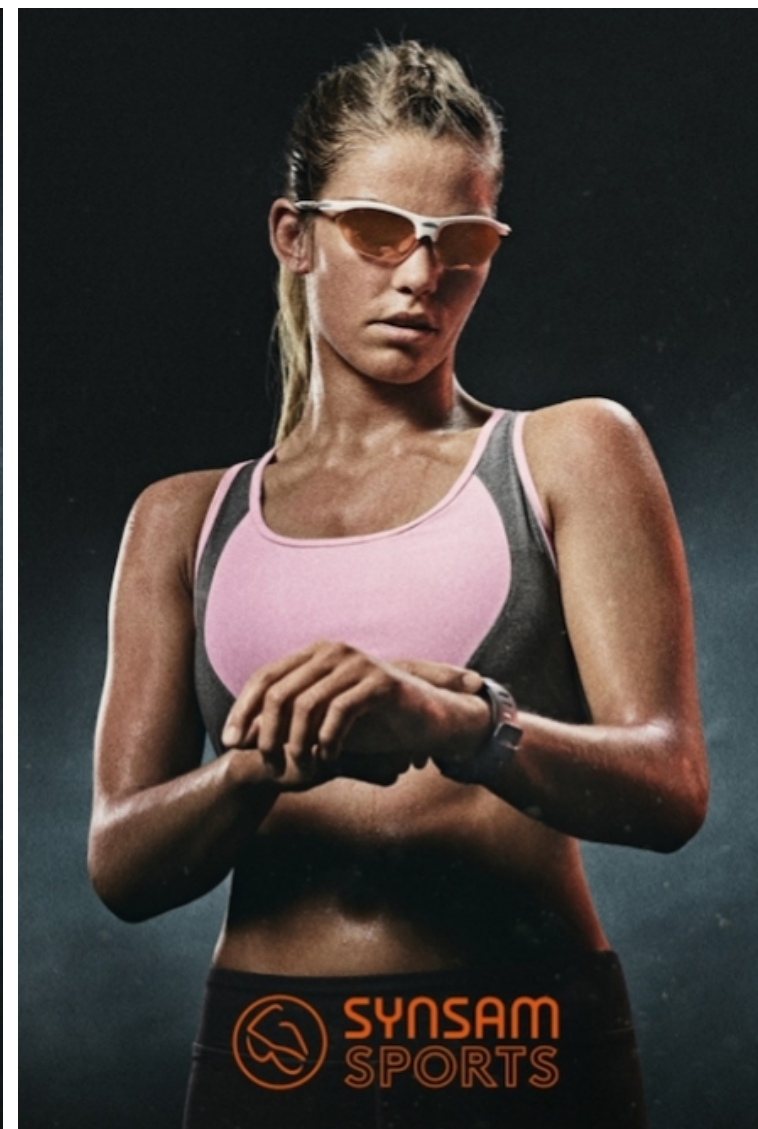

Therese Persson

Height 170cm / 5' 7.0"

Bust 90cm / 35.5"

Waist 73cm / 28.5"

Hips 100cm / 39.5"

Shoes EU/US/UK 39 / 8 / 6

Eyes Blue

Hair Brown