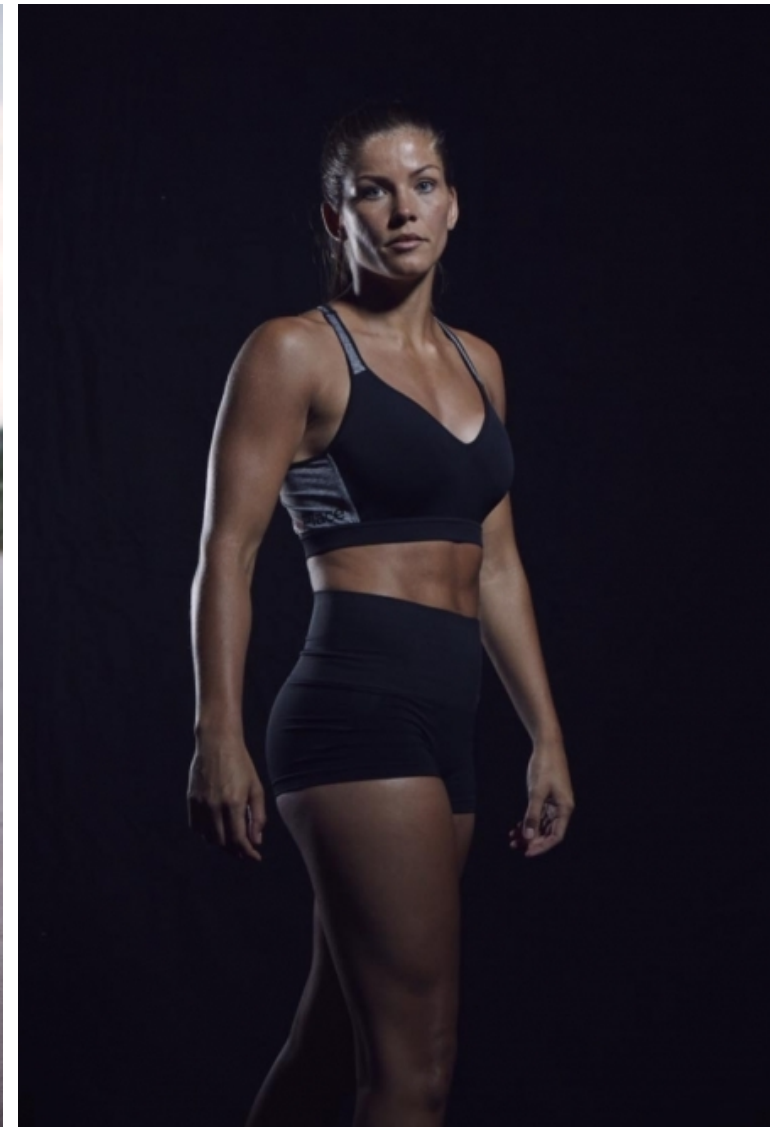

Therese Persson

Height 170cm / 5' 7.0"

Bust 90cm / 35.5"

Waist 73cm / 28.5"

Hips 100cm / 39.5"

Shoes EU/US/UK 39 / 8 / 6

Eyes Blue

Hair Brown