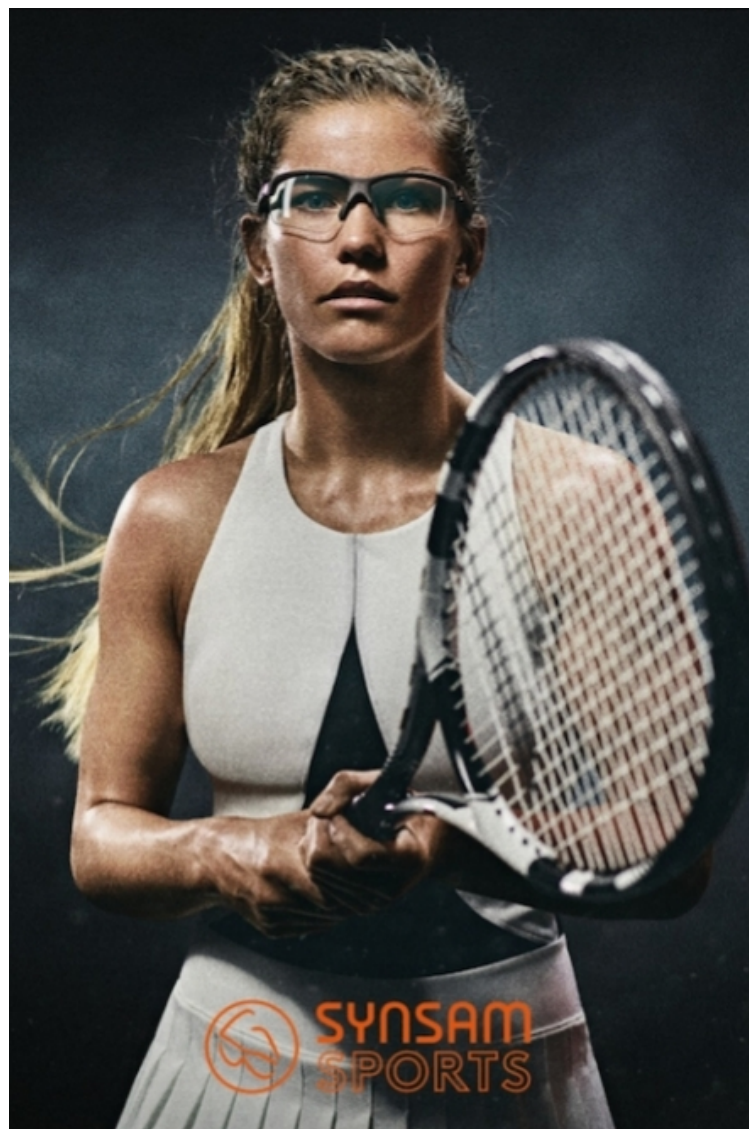

Therese Persson

Height 170cm / 5' 7.0"

Bust 90cm / 35.5"

Waist 73cm / 28.5"

Hips 100cm / 39.5"

Shoes EU/US/UK 39 / 8 / 6

Eyes Blue

Hair Brown