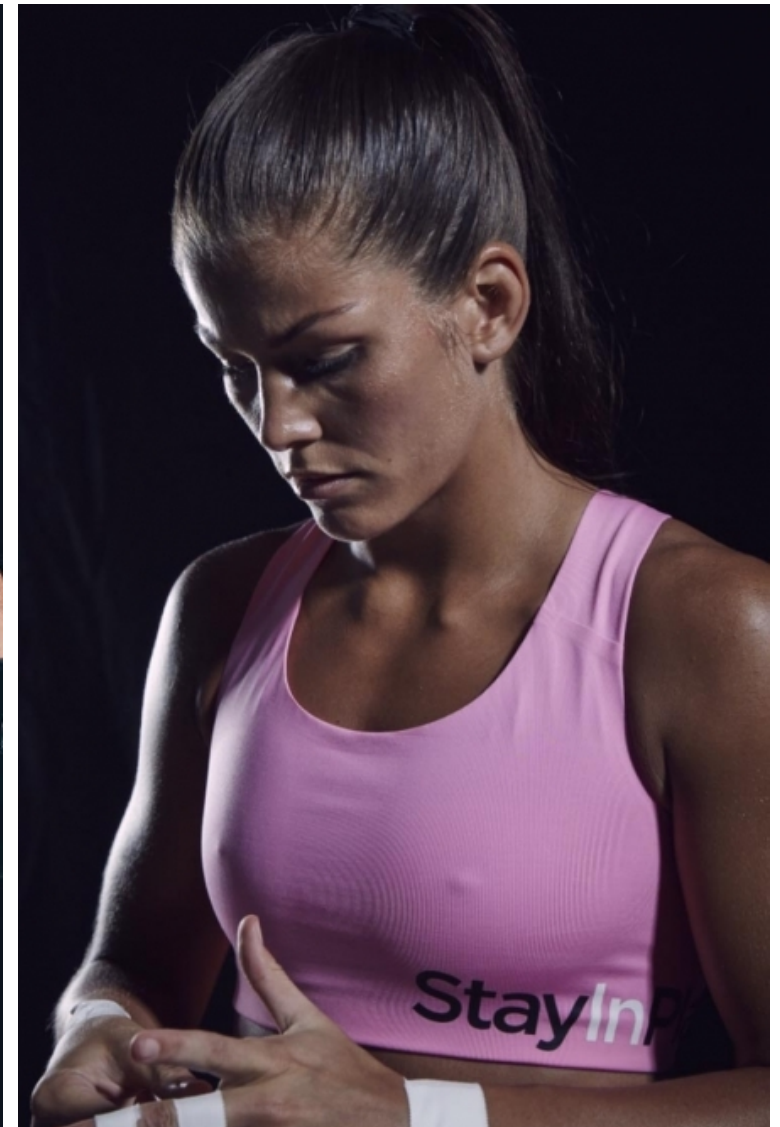

Therese Persson

Height 170cm / 5' 7.0"

Bust 90cm / 35.5"

Waist 73cm / 28.5"

Hips 100cm / 39.5"

Shoes EU/US/UK 39 / 8 / 6

Eyes Blue

Hair Brown