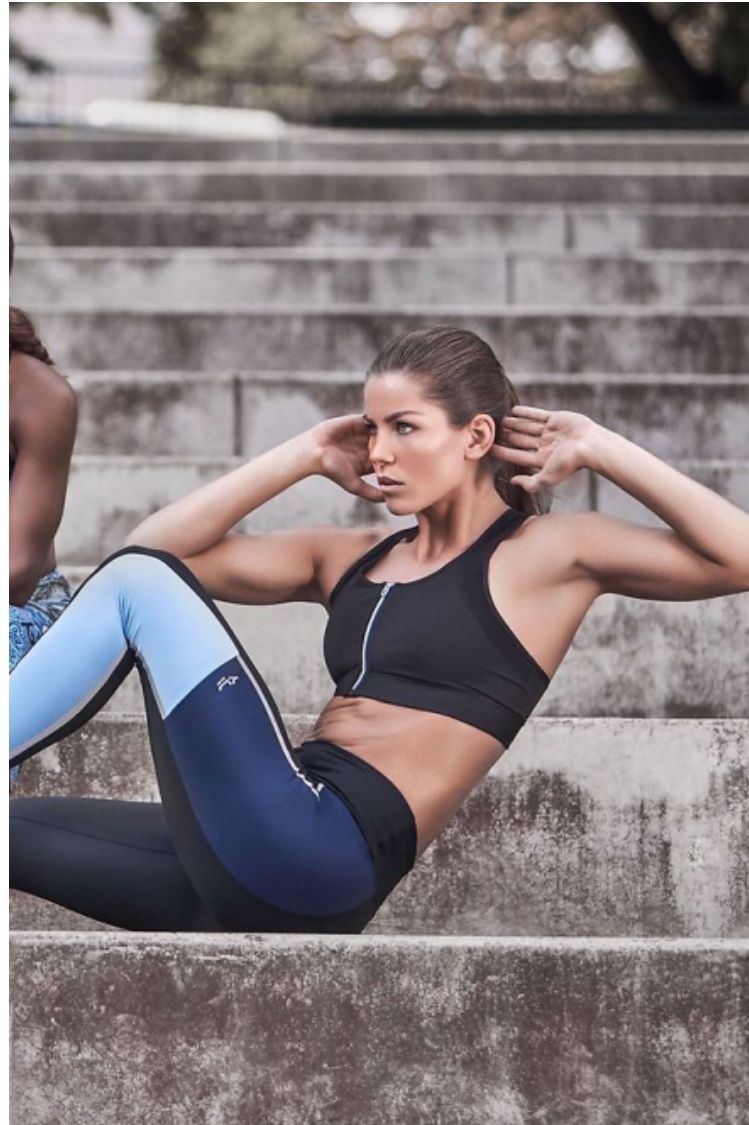

Modellink

Vasagatan 16, Goteborg, 41124, Goteborg, Sweden
Phone: 031-13 15 33 **Email:** info@modellink.se **Website:** <http://modellink.se/>

Therese Persson

Height 170cm / 5' 7.0"

Bust 90cm / 35.5"

Waist 73cm / 28.5"

Hips 100cm / 39.5"

Shoes EU/US/UK 39 / 8 / 6

Eyes Blue

Hair Brown