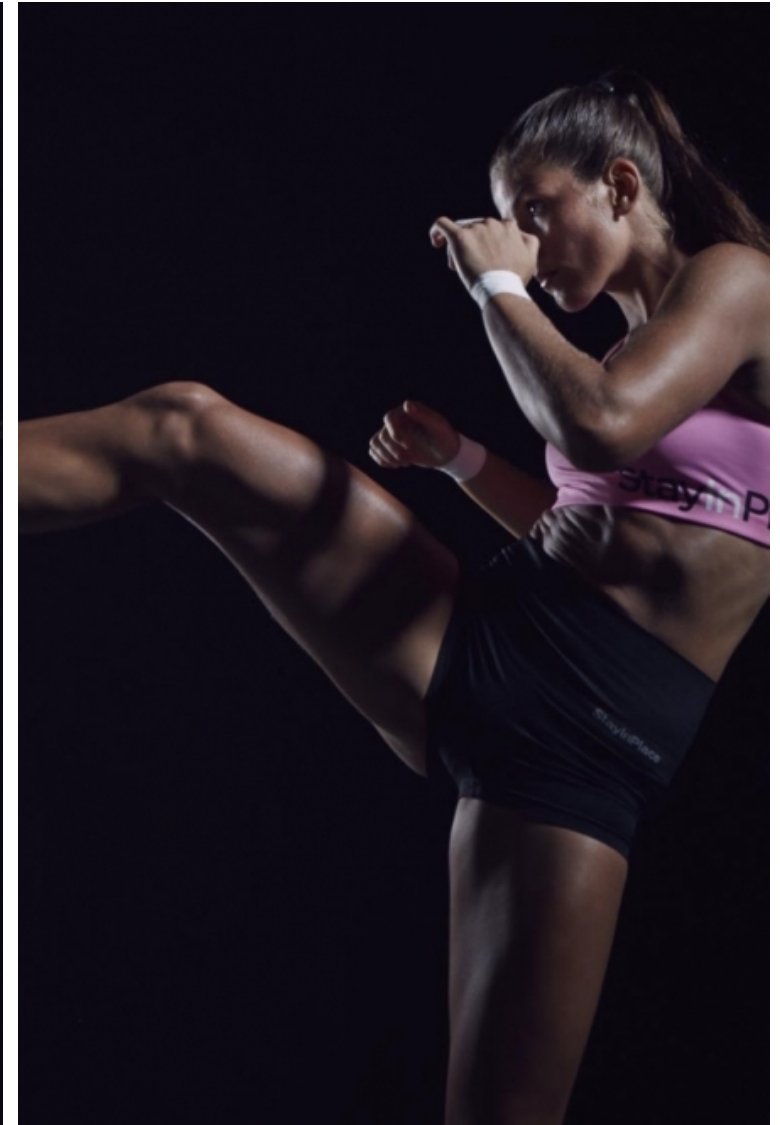

Therese Persson

Height 170cm / 5' 7.0"

Bust 90cm / 35.5"

Waist 73cm / 28.5"

Hips 100cm / 39.5"

Shoes EU/US/UK 39 / 8 / 6

Eyes Blue

Hair Brown