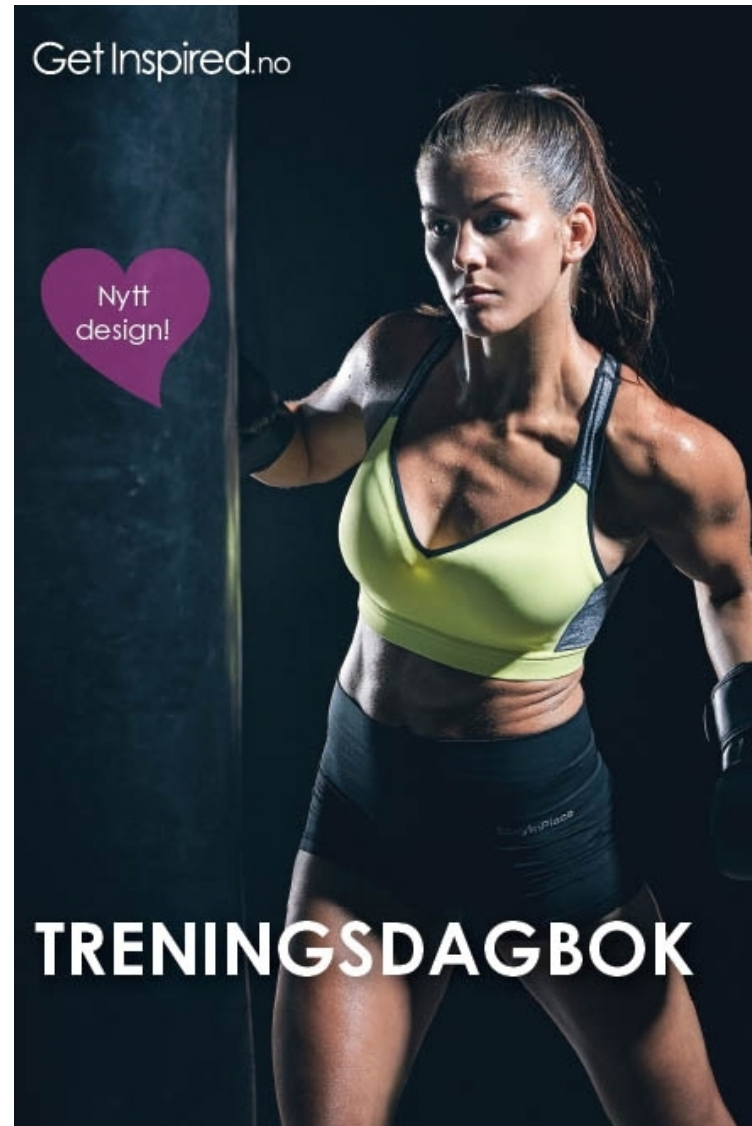

Therese Persson

Height 170cm / 5' 7.0"

Bust 90cm / 35.5"

Waist 73cm / 28.5"

Hips 100cm / 39.5"

Shoes EU/US/UK 39 / 8 / 6

Eyes Blue

Hair Brown