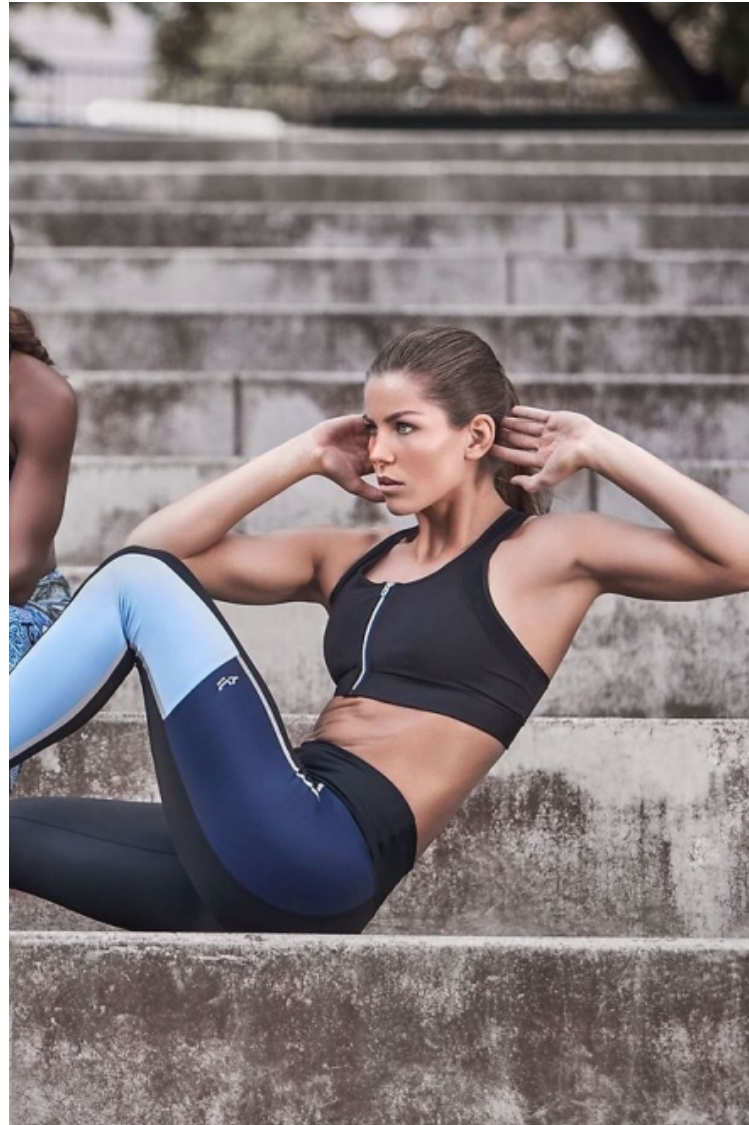

Therese Persson

Height 170cm / 5' 7.0"

Bust 90cm / 35.5"

Waist 73cm / 28.5"

Hips 100cm / 39.5"

Shoes EU/US/UK 39 / 8 / 6

Eyes Blue

Hair Brown