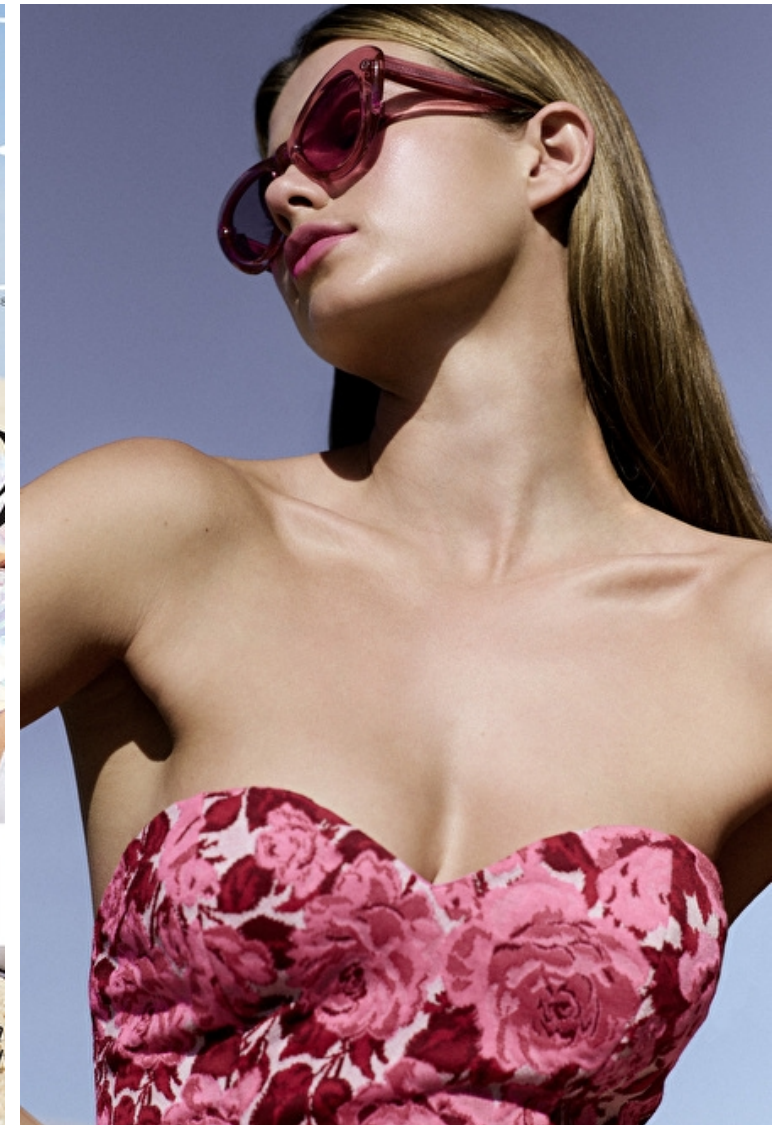

## Tia Mallia

Height 173cm / 5' 8.0"

Bust 83cm / 32.5"

Waist 60cm / 23.5"

Hips 87cm / 34.5"

Shoes EU/US/UK 39 / 8 / 6

Eyes Green

Hair Light brown