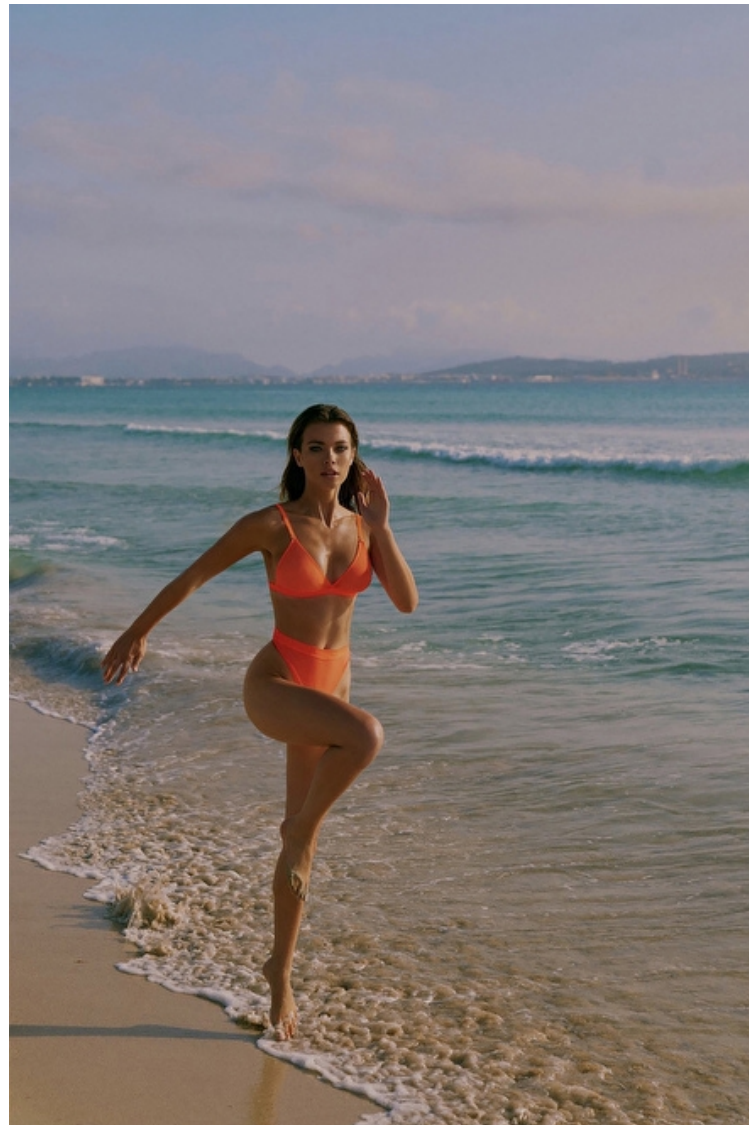

## Tia Mallia

Height 173cm / 5' 8.0"

Bust 83cm / 32.5"

Waist 60cm / 23.5"

Hips 87cm / 34.5"

Shoes EU/US/UK 39 / 8 / 6

Eyes Green

Hair Light brown