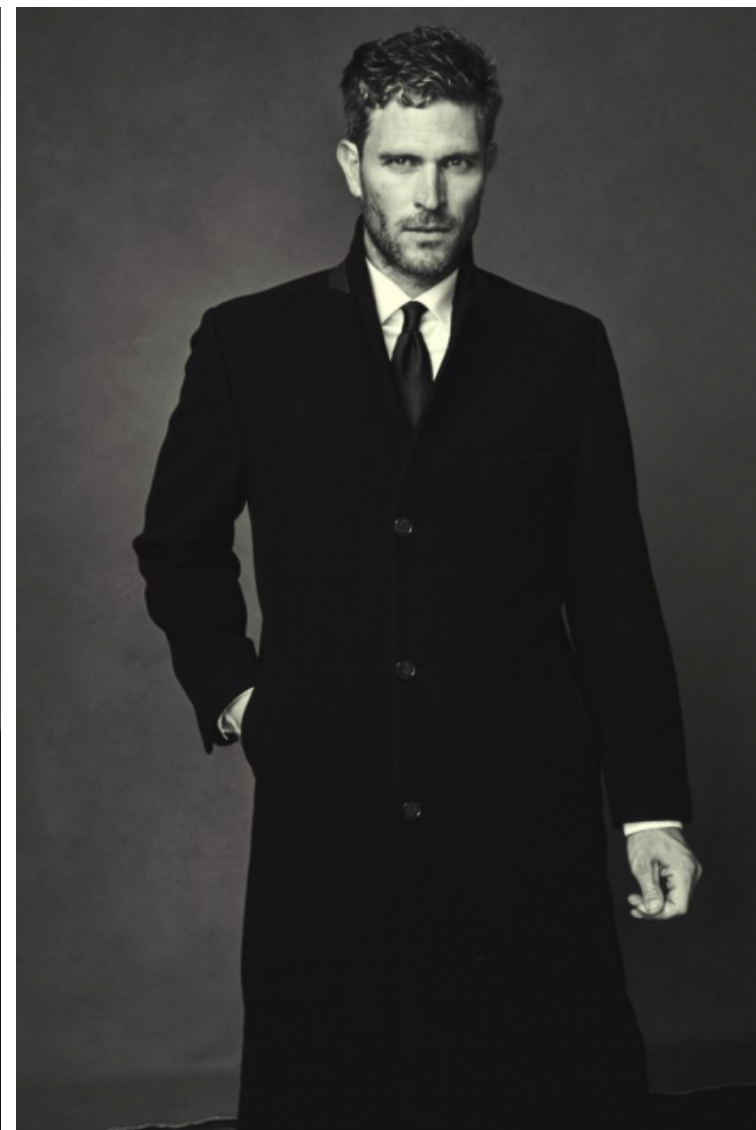

Modellink

Vasagatan 16, Goteborg, 41124, Goteborg, Sweden
Phone: 031-13 15 33 **Email:** info@modellink.se **Website:** <http://modellink.se/>

Justin Tobias Jenkins

Height 188cm / 6' 2.0"

Waist 81cm / 32"

Shoes EU/US/UK 44 / 11 / 9.5

Hair Dark blond

Eyes Blue

Inseam 84cm / 33"

Suit size 51cm / 41"

Suit cut Long