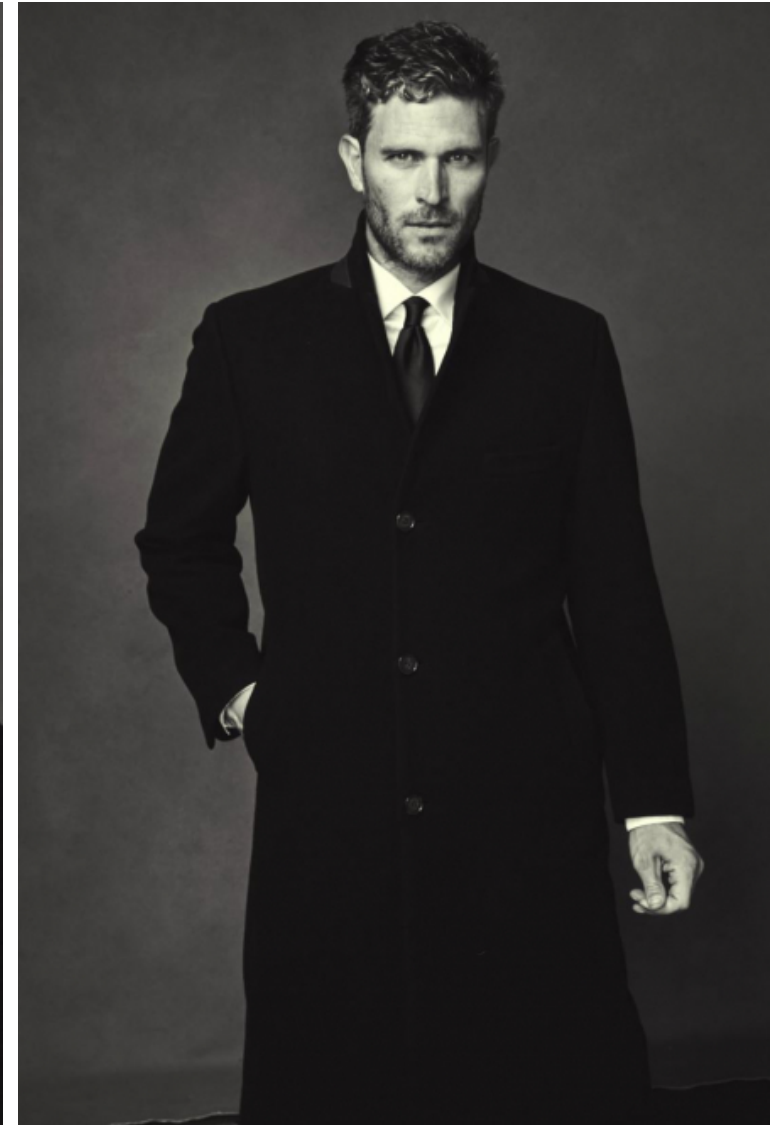

Modellink

Vasagatan 16, Goteborg, 41124, Goteborg, Sweden
Phone: 031-13 15 33 **Email:** info@modellink.se **Website:** <http://modellink.se/>

Justin Tobias Jenkins

Height 188cm / 6' 2.0"

Waist 81cm / 32"

Shoes EU/US/UK 44 / 11 / 9.5

Hair Dark blond

Eyes Blue

Inseam 84cm / 33"

Suit size 51cm / 41"

Suit cut Long